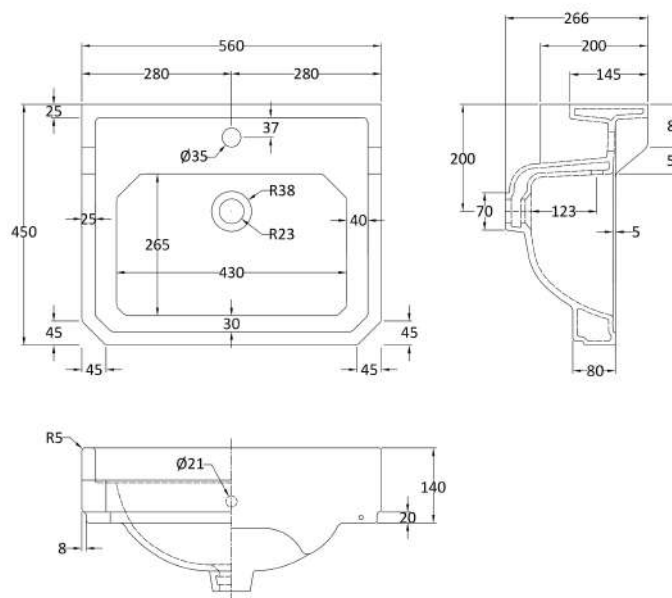

### Product Dimensions

Height (mm):	670
Width (mm):	250
Depth (mm):	180
Nett Weight (kg):	11

### Outer Box Dimensions (If Applicable)

Height (mm):	
Width (mm):	
Depth (mm):	
Gross Weight (kg):	
Barcode:	5055369038688

### Product Dimensions

Height (mm):	266
Width (mm):	560
Depth (mm):	450
Nett Weight (kg):	16.7

### Packaging Dimensions

Height (mm):	290
Width (mm):	575
Depth (mm):	480
Gross Weight (kg):	17.5