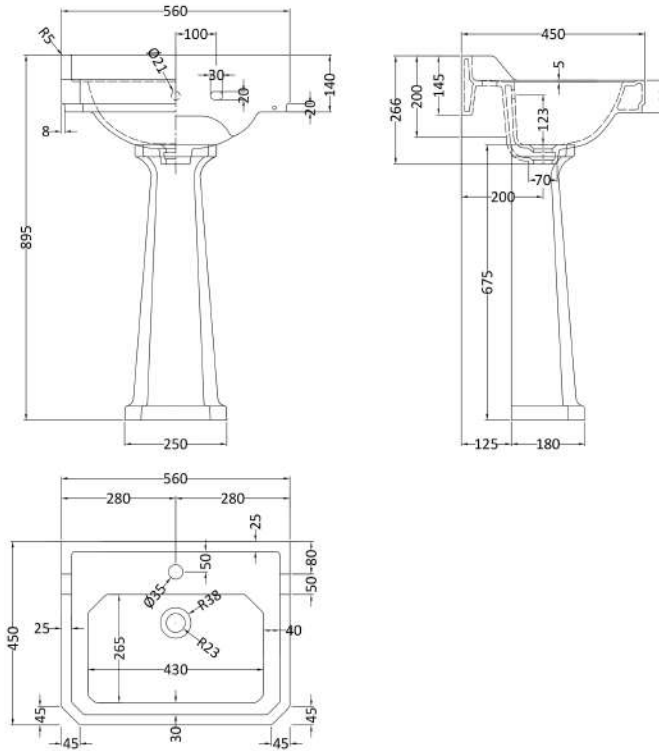

Sales Code: Ccr016

Description: Richmond 560mm 1 Th Basin & Pedestal

Packaging Details

Barcode: 5055275867129