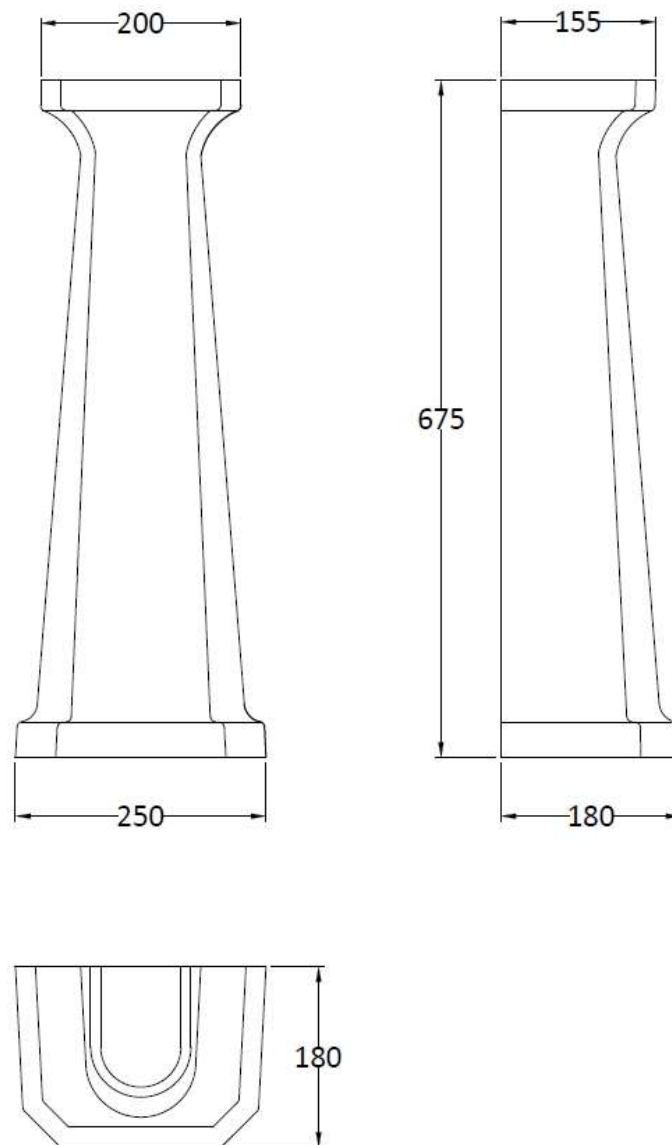

### Product Dimensions

Height (mm):	670
Width (mm):	250
Depth (mm):	180
Nett Weight (kg):	11

### Packaging Dimensions

Height (mm):	290
Width (mm):	685
Depth (mm):	200
Gross Weight (kg):	11.6

### Product Dimensions

Height (mm):	266
Width (mm):	560
Depth (mm):	450
Nett Weight (kg):	16.7

### Packaging Dimensions

Height (mm):	290
Width (mm):	575
Depth (mm):	480
Gross Weight (kg):	17.5