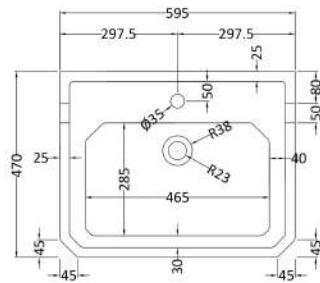

Sales Code: Ccr017

Description: Richmond 600mm 1 Th Basin & Pedestal

Packaging Details

Barcode: 5055275867136

Sales Code: NCS882A

Description: 595mm Basin 1Th

Product Dimensions

Height (mm):	266
Width (mm):	595
Depth (mm):	470
Nett Weight (kg):	20.5

Packaging Dimensions

Height (mm):	287
Width (mm):	615
Depth (mm):	490
Gross Weight (kg):	22.1

Packaging Data

Box Colour:	Brown Cardboard Box - Printed
Box Qty:	1
Label Size:	100 x 50
Label Colour:	Not Applicable
Label Qty:	0

Outer Box Dimensions (If Applicable)

Height (mm):	
Width (mm):	
Depth (mm):	
Gross Weight (kg):	
Barcode:	5055369040018

Product Details

Country of Origin:	China
Fitting Instruction:	No
Certification: CE & UKCA:	N/A
WRAS:	N/A
WRAS No:	N/A
Product Material:	Vitreous China
Fixing Supplied:	No

Sales Code: NCS883

Description: Full Pedestal

Product Dimensions

Height (mm):	670
Width (mm):	250
Depth (mm):	180
Nett Weight (kg):	11

Packaging Dimensions

Height (mm):	290
Width (mm):	685
Depth (mm):	200
Gross Weight (kg):	11.6