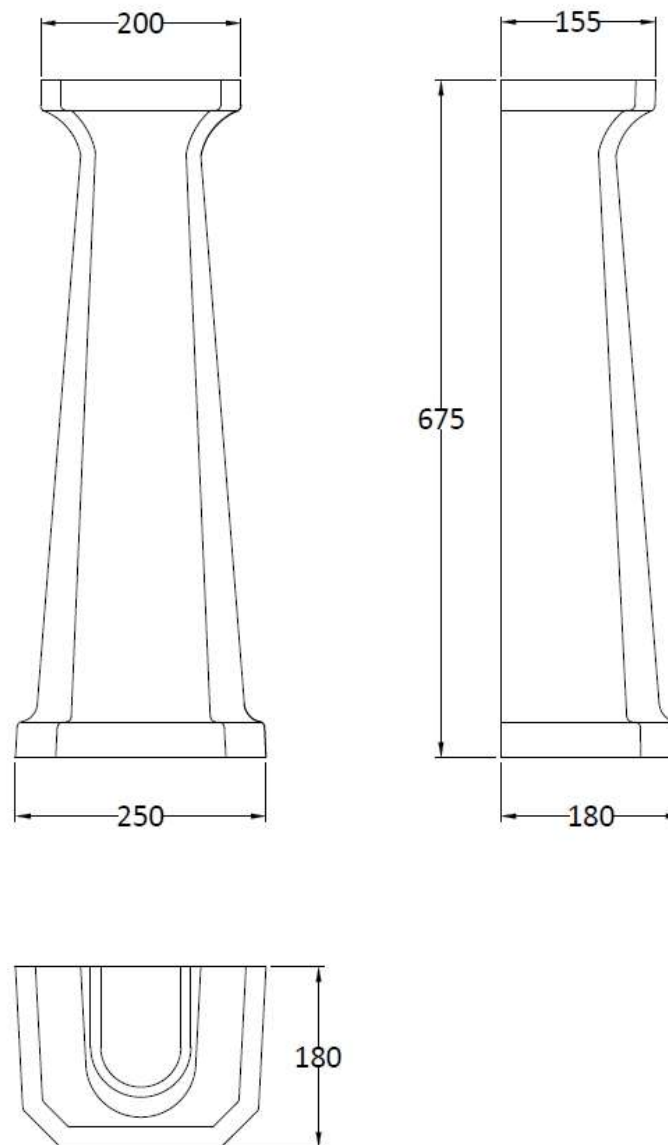

Sales Code: Ccr017

Description: Richmond 600mm 1 Th Basin & Pedestal

Packaging Details

Barcode: 5055275867136

Sales Code: NCS882A

Description: 595mm Basin 1Th

Product Dimensions

Height (mm):	266
Width (mm):	595
Depth (mm):	470
Nett Weight (kg):	20.5

Packaging Dimensions

Height (mm):	287
Width (mm):	615
Depth (mm):	490
Gross Weight (kg):	22.1

Packaging Data

Box Colour:	Brown Cardboard Box - Printed
Box Qty:	1
Label Size:	100 x 50
Label Colour:	Not Applicable
Label Qty:	0

Outer Box Dimensions (If Applicable)

Height (mm):	
Width (mm):	
Depth (mm):	
Gross Weight (kg):	
Barcode:	5055369040018

Product Details

Country of Origin:	China
Fitting Instruction:	No
Certification: CE & UKCA:	N/A
WRAS:	N/A
WRAS No:	N/A
Product Material:	Vitreous China
Fixing Supplied:	No

Sales Code: NCS883

Description: Full Pedestal

Product Dimensions

Height (mm):	670
Width (mm):	250
Depth (mm):	180
Nett Weight (kg):	11

Packaging Dimensions

Height (mm):	290
Width (mm):	685
Depth (mm):	200
Gross Weight (kg):	11.6