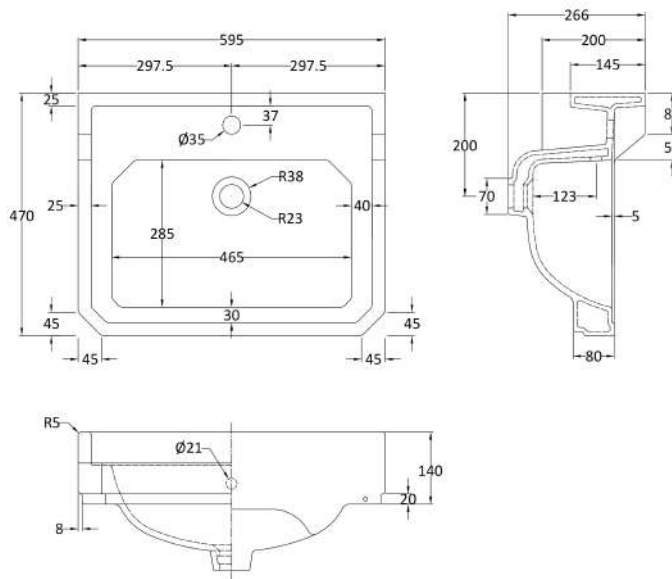

Sales Code: Ccr017

Description: Richmond 600mm 1 Th Basin & Pedestal

Packaging Details

Barcode: 5055275867136

Sales Code: NCS882A

Description: 595mm Basin 1Th

Product Dimensions

Height (mm):	266
Width (mm):	595
Depth (mm):	470
Nett Weight (kg):	20.5

Packaging Dimensions

Height (mm):	287
Width (mm):	615
Depth (mm):	490
Gross Weight (kg):	22.1

Packaging Data

Box Colour:	Brown Cardboard Box - Printed
Box Qty:	1
Label Size:	100 x 50
Label Colour:	Not Applicable
Label Qty:	0

Outer Box Dimensions (If Applicable)

Height (mm):	
Width (mm):	
Depth (mm):	
Gross Weight (kg):	
Barcode:	5055369040018

Product Details

Country of Origin:	China
Fitting Instruction:	No
Certification: CE & UKCA:	N/A
WRAS:	N/A
WRAS No:	N/A
Product Material:	Vitreous China
Fixing Supplied:	No

Sales Code: NCS883

Description: Full Pedestal

Product Dimensions

Height (mm):	670
Width (mm):	250
Depth (mm):	180
Nett Weight (kg):	11

Packaging Dimensions

Height (mm):	290
Width (mm):	685
Depth (mm):	200
Gross Weight (kg):	11.6