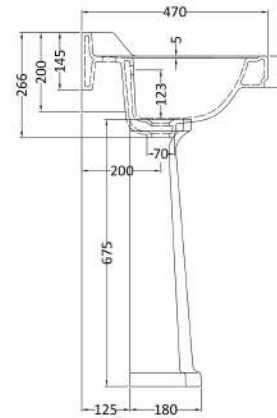

Sales Code: Ccr017

Description: Richmond 600mm 1 Th Basin & Pedestal

Packaging Details

Barcode: 5055275867136

Sales Code: NCS882A

Description: 595mm Basin 1Th

Product Dimensions

Height (mm):	266
Width (mm):	595
Depth (mm):	470
Nett Weight (kg):	20.5

Packaging Dimensions

Height (mm):	287
Width (mm):	615
Depth (mm):	490
Gross Weight (kg):	22.1

Packaging Data

Box Colour:	Brown Cardboard Box - Printed
Box Qty:	1
Label Size:	100 x 50
Label Colour:	Not Applicable
Label Qty:	0

Outer Box Dimensions (If Applicable)

Height (mm):	
Width (mm):	
Depth (mm):	
Gross Weight (kg):	
Barcode:	5055369040018

Product Details

Country of Origin:	China
Fitting Instruction:	No
Certification: CE & UKCA:	N/A
WRAS:	N/A
WRAS No:	N/A
Product Material:	Vitreous China
Fixing Supplied:	No

Sales Code: NCS883

Description: Full Pedestal

Product Dimensions

Height (mm):	670
Width (mm):	250
Depth (mm):	180
Nett Weight (kg):	11

Packaging Dimensions

Height (mm):	290
Width (mm):	685
Depth (mm):	200
Gross Weight (kg):	11.6