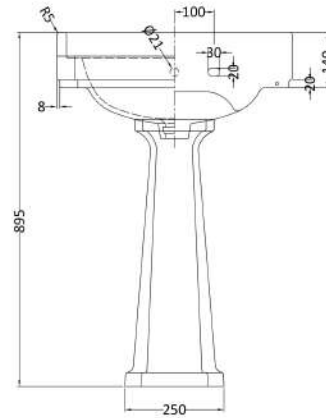

Sales Code: Ccr017

Description: Richmond 600mm 1 Th Basin & Pedestal

Packaging Details

Barcode: 5055275867136

Sales Code: NCS882A

Description: 595mm Basin 1Th

Product Dimensions

Height (mm):	266
Width (mm):	595
Depth (mm):	470
Nett Weight (kg):	20.5

Packaging Dimensions

Height (mm):	287
Width (mm):	615
Depth (mm):	490
Gross Weight (kg):	22.1

Packaging Data

Box Colour:	Brown Cardboard Box - Printed
Box Qty:	1
Label Size:	100 x 50
Label Colour:	Not Applicable
Label Qty:	0

Outer Box Dimensions (If Applicable)

Height (mm):	
Width (mm):	
Depth (mm):	
Gross Weight (kg):	
Barcode:	5055369040018

Product Details

Country of Origin:	China
Fitting Instruction:	No
Certification: CE & UKCA:	N/A
WRAS:	N/A
WRAS No:	N/A
Product Material:	Vitreous China
Fixing Supplied:	No

Sales Code: NCS883

Description: Full Pedestal

Product Dimensions

Height (mm):	670
Width (mm):	250
Depth (mm):	180
Nett Weight (kg):	11

Packaging Dimensions

Height (mm):	290
Width (mm):	685
Depth (mm):	200
Gross Weight (kg):	11.6