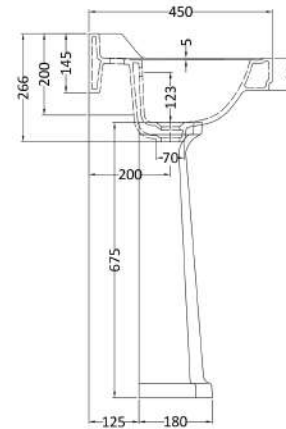

Sales Code: Ccr019

Description: Richmond 560mm 2 Th Basin & Pedestal

Packaging Details

Barcode: 5055275867150

Sales Code: NCS883

Description: Full Pedestal

Product Dimensions

Height (mm):	670
Width (mm):	250
Depth (mm):	180
Nett Weight (kg):	11

Packaging Dimensions

Height (mm):	290
Width (mm):	685
Depth (mm):	200
Gross Weight (kg):	11.6

Packaging Data

Box Colour:	Brown Cardboard Box - Printed
Box Qty:	1
Label Size:	100 x 50
Label Colour:	Not Applicable
Label Qty:	0

Outer Box Dimensions (If Applicable)

Height (mm):	
Width (mm):	
Depth (mm):	
Gross Weight (kg):	
Barcode:	5055369038688

Product Details

Country of Origin:	China
Fitting Instruction:	No
Certification: CE & UKCA:	N/A
WRAS:	N/A
WRAS No:	N/A
Product Material:	Vitreous China
Fixing Supplied:	No

Sales Code: NCS884

Description: 560mm Basin 2Th

Product Dimensions

Height (mm):	266
Width (mm):	560
Depth (mm):	450
Nett Weight (kg):	16.7

Packaging Dimensions

Height (mm):	290
Width (mm):	575
Depth (mm):	480
Gross Weight (kg):	17.5