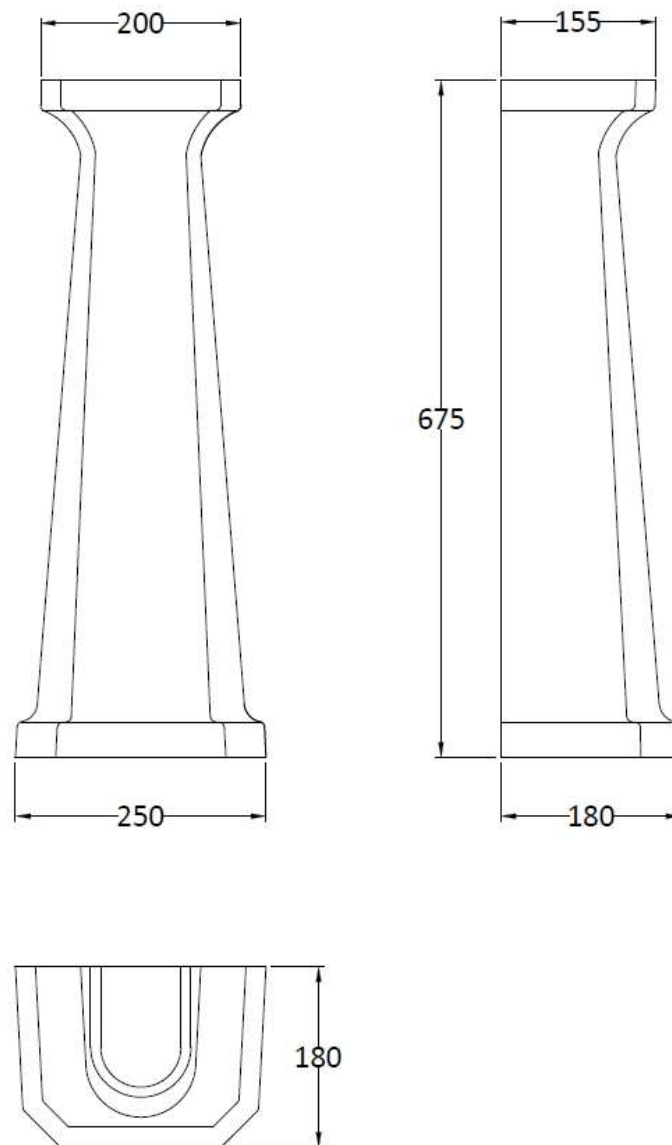

Sales Code: Ccr019

Description: Richmond 560mm 2 Th Basin & Pedestal

Packaging Details

Barcode: 5055275867150

Sales Code: NCS883

Description: Full Pedestal

Product Dimensions

Height (mm):	670
Width (mm):	250
Depth (mm):	180
Nett Weight (kg):	11

Packaging Dimensions

Height (mm):	290
Width (mm):	685
Depth (mm):	200
Gross Weight (kg):	11.6

Packaging Data

Box Colour:	Brown Cardboard Box - Printed
Box Qty:	1
Label Size:	100 x 50
Label Colour:	Not Applicable
Label Qty:	0

Outer Box Dimensions (If Applicable)

Height (mm):	
Width (mm):	
Depth (mm):	
Gross Weight (kg):	
Barcode:	5055369038688

Product Details

Country of Origin:	China
Fitting Instruction:	No
Certification: CE & UKCA:	N/A
WRAS:	N/A
WRAS No:	N/A
Product Material:	Vitreous China
Fixing Supplied:	No

Sales Code: NCS884

Description: 560mm Basin 2Th

Product Dimensions

Height (mm):	266
Width (mm):	560
Depth (mm):	450
Nett Weight (kg):	16.7

Packaging Dimensions

Height (mm):	290
Width (mm):	575
Depth (mm):	480
Gross Weight (kg):	17.5