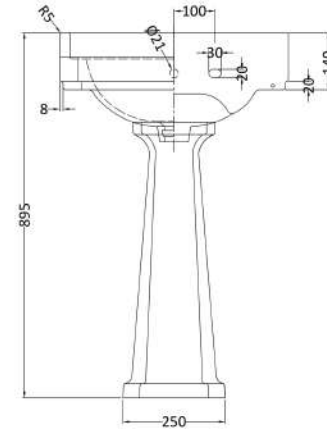

Sales Code: Ccr019

Description: Richmond 560mm 2 Th Basin & Pedestal

Packaging Details

Barcode: 5055275867150

Sales Code: NCS883

Description: Full Pedestal

Product Dimensions

Height (mm):	670
Width (mm):	250
Depth (mm):	180
Nett Weight (kg):	11

Packaging Dimensions

Height (mm):	290
Width (mm):	685
Depth (mm):	200
Gross Weight (kg):	11.6

Packaging Data

Box Colour:	Brown Cardboard Box - Printed
Box Qty:	1
Label Size:	100 x 50
Label Colour:	Not Applicable
Label Qty:	0

Outer Box Dimensions (If Applicable)

Height (mm):	
Width (mm):	
Depth (mm):	
Gross Weight (kg):	
Barcode:	5055369038688

Product Details

Country of Origin:	China
Fitting Instruction:	No
Certification: CE & UKCA:	N/A
WRAS:	N/A
WRAS No:	N/A
Product Material:	Vitreous China
Fixing Supplied:	No

Sales Code: NCS884

Description: 560mm Basin 2Th

Product Dimensions

Height (mm):	266
Width (mm):	560
Depth (mm):	450
Nett Weight (kg):	16.7

Packaging Dimensions

Height (mm):	290
Width (mm):	575
Depth (mm):	480
Gross Weight (kg):	17.5