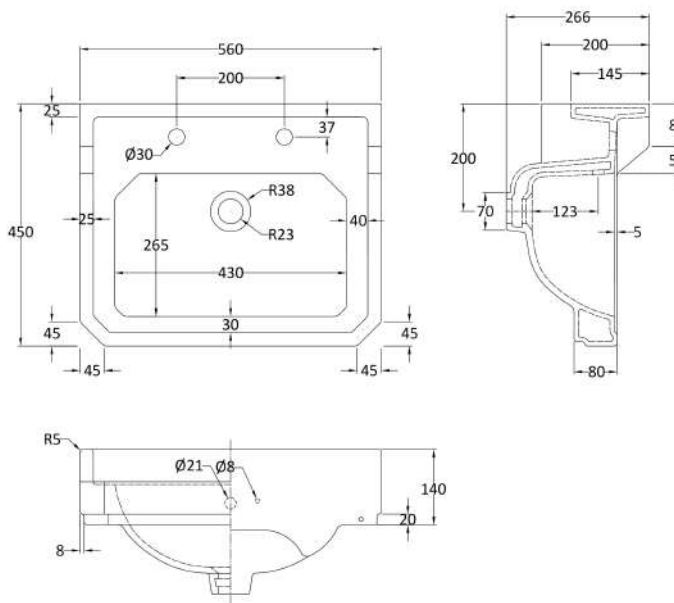

Sales Code: Ccr019

Description: Richmond 560mm 2 Th Basin & Pedestal

Packaging Details

Barcode: 5055275867150

Sales Code: NCS883

Description: Full Pedestal

Product Dimensions

Height (mm):	670
Width (mm):	250
Depth (mm):	180
Nett Weight (kg):	11

Packaging Dimensions

Height (mm):	290
Width (mm):	685
Depth (mm):	200
Gross Weight (kg):	11.6

Packaging Data

Box Colour:	Brown Cardboard Box - Printed
Box Qty:	1
Label Size:	100 x 50
Label Colour:	Not Applicable
Label Qty:	0

Outer Box Dimensions (If Applicable)

Height (mm):	
Width (mm):	
Depth (mm):	
Gross Weight (kg):	
Barcode:	5055369038688

Product Details

Country of Origin:	China
Fitting Instruction:	No
Certification: CE & UKCA:	N/A
WRAS:	N/A
WRAS No:	N/A
Product Material:	Vitreous China
Fixing Supplied:	No

Sales Code: NCS884

Description: 560mm Basin 2Th

Product Dimensions

Height (mm):	266
Width (mm):	560
Depth (mm):	450
Nett Weight (kg):	16.7

Packaging Dimensions

Height (mm):	290
Width (mm):	575
Depth (mm):	480
Gross Weight (kg):	17.5