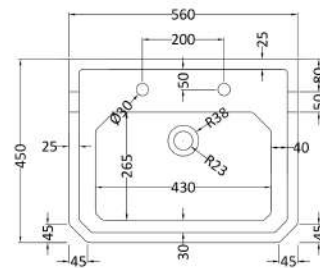

Sales Code: Ccr019

Description: Richmond 560mm 2 Th Basin & Pedestal

Packaging Details

Barcode: 5055275867150

Sales Code: NCS883

Description: Full Pedestal

Product Dimensions

Height (mm):	670
Width (mm):	250
Depth (mm):	180
Nett Weight (kg):	11

Packaging Dimensions

Height (mm):	290
Width (mm):	685
Depth (mm):	200
Gross Weight (kg):	11.6

Packaging Data

Box Colour:	Brown Cardboard Box - Printed
Box Qty:	1
Label Size:	100 x 50
Label Colour:	Not Applicable
Label Qty:	0

Outer Box Dimensions (If Applicable)

Height (mm):	
Width (mm):	
Depth (mm):	
Gross Weight (kg):	
Barcode:	5055369038688

Product Details

Country of Origin:	China
Fitting Instruction:	No
Certification: CE & UKCA:	N/A
WRAS:	N/A
WRAS No:	N/A
Product Material:	Vitreous China
Fixing Supplied:	No

Sales Code: NCS884

Description: 560mm Basin 2Th

Product Dimensions

Height (mm):	266
Width (mm):	560
Depth (mm):	450
Nett Weight (kg):	16.7

Packaging Dimensions

Height (mm):	290
Width (mm):	575
Depth (mm):	480
Gross Weight (kg):	17.5