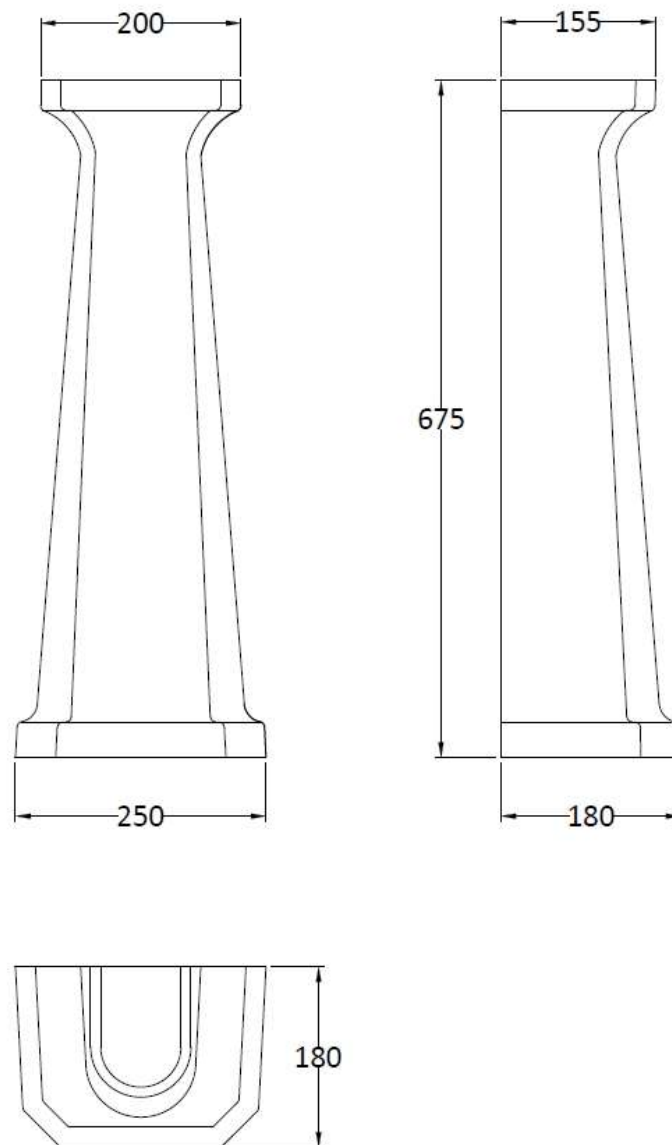

### Packaging Details

Barcode: 5055275867167

Sales Code: NCS882

Description: 595mm Basin 2Th

**Product Dimensions**

Height (mm):	266
Width (mm):	595
Depth (mm):	470
Nett Weight (kg):	20.5

**Packaging Dimensions**

Height (mm):	287
Width (mm):	615
Depth (mm):	490
Gross Weight (kg):	22.1

**Packaging Data**

Box Colour:	Brown Cardboard Box - Printed
Box Qty:	1
Label Size:	100 x 50
Label Colour:	Not Applicable
Label Qty:	0

**Outer Box Dimensions (If Applicable)**

Height (mm):	
Width (mm):	
Depth (mm):	
Gross Weight (kg):	
Barcode:	5055369038671

**Product Details**

Country of Origin:	China
Fitting Instruction:	No
Certification: CE & UKCA:	N/A WRAS: N/A WRAS No: N/A
Product Material:	Vitreous China
Fixing Supplied:	No

Sales Code: NCS883

Description: Full Pedestal

**Product Dimensions**

Height (mm):	670
Width (mm):	250
Depth (mm):	180
Nett Weight (kg):	11

**Packaging Dimensions**

Height (mm):	290
Width (mm):	685
Depth (mm):	200
Gross Weight (kg):	11.6