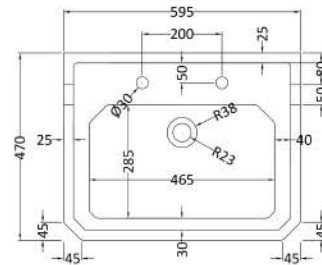

### Packaging Details

Barcode: 5055275867167

Sales Code: NCS882

Description: 595mm Basin 2Th

**Product Dimensions**

Height (mm):	266
Width (mm):	595
Depth (mm):	470
Nett Weight (kg):	20.5

**Packaging Dimensions**

Height (mm):	287
Width (mm):	615
Depth (mm):	490
Gross Weight (kg):	22.1

**Packaging Data**

Box Colour:	Brown Cardboard Box - Printed
Box Qty:	1
Label Size:	100 x 50
Label Colour:	Not Applicable
Label Qty:	0

**Outer Box Dimensions (If Applicable)**

Height (mm):	
Width (mm):	
Depth (mm):	
Gross Weight (kg):	
Barcode:	5055369038671

**Product Details**

Country of Origin:	China
Fitting Instruction:	No
Certification: CE & UKCA:	N/A WRAS: N/A WRAS No: N/A
Product Material:	Vitreous China
Fixing Supplied:	No

Sales Code: NCS883

Description: Full Pedestal

**Product Dimensions**

Height (mm):	670
Width (mm):	250
Depth (mm):	180
Nett Weight (kg):	11

**Packaging Dimensions**

Height (mm):	290
Width (mm):	685
Depth (mm):	200
Gross Weight (kg):	11.6