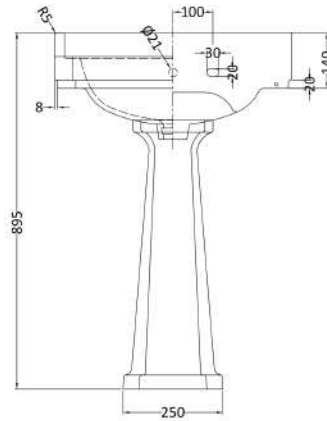

### Packaging Details

Barcode: 5055275867167

Sales Code: NCS882

Description: 595mm Basin 2Th

**Product Dimensions**

Height (mm):	266
Width (mm):	595
Depth (mm):	470
Nett Weight (kg):	20.5

**Packaging Dimensions**

Height (mm):	287
Width (mm):	615
Depth (mm):	490
Gross Weight (kg):	22.1

**Packaging Data**

Box Colour:	Brown Cardboard Box - Printed
Box Qty:	1
Label Size:	100 x 50
Label Colour:	Not Applicable
Label Qty:	0

**Outer Box Dimensions (If Applicable)**

Height (mm):	
Width (mm):	
Depth (mm):	
Gross Weight (kg):	
Barcode:	5055369038671

**Product Details**

Country of Origin:	China
Fitting Instruction:	No
Certification: CE & UKCA:	N/A WRAS: N/A WRAS No: N/A
Product Material:	Vitreous China
Fixing Supplied:	No

Sales Code: NCS883

Description: Full Pedestal

**Product Dimensions**

Height (mm):	670
Width (mm):	250
Depth (mm):	180
Nett Weight (kg):	11

**Packaging Dimensions**

Height (mm):	290
Width (mm):	685
Depth (mm):	200
Gross Weight (kg):	11.6