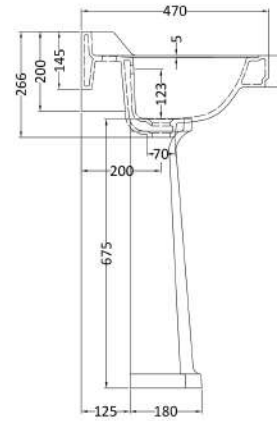

### Packaging Details

Barcode: 5055275867167

Sales Code: NCS882

Description: 595mm Basin 2Th

**Product Dimensions**

Height (mm):	266
Width (mm):	595
Depth (mm):	470
Nett Weight (kg):	20.5

**Packaging Dimensions**

Height (mm):	287
Width (mm):	615
Depth (mm):	490
Gross Weight (kg):	22.1

**Packaging Data**

Box Colour:	Brown Cardboard Box - Printed
Box Qty:	1
Label Size:	100 x 50
Label Colour:	Not Applicable
Label Qty:	0

**Outer Box Dimensions (If Applicable)**

Height (mm):	
Width (mm):	
Depth (mm):	
Gross Weight (kg):	
Barcode:	5055369038671

**Product Details**

Country of Origin:	China
Fitting Instruction:	No
Certification: CE & UKCA:	N/A WRAS: N/A WRAS No: N/A
Product Material:	Vitreous China
Fixing Supplied:	No

Sales Code: NCS883

Description: Full Pedestal

**Product Dimensions**

Height (mm):	670
Width (mm):	250
Depth (mm):	180
Nett Weight (kg):	11

**Packaging Dimensions**

Height (mm):	290
Width (mm):	685
Depth (mm):	200
Gross Weight (kg):	11.6