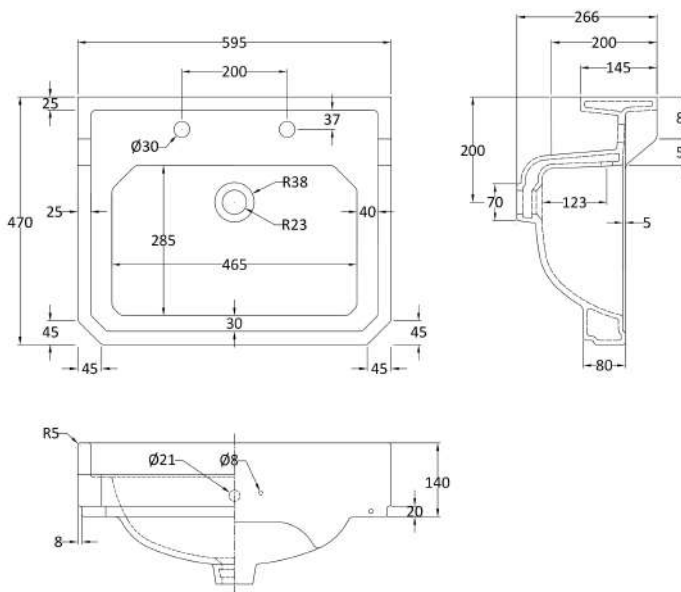

### Packaging Details

Barcode: 5055275867167

Sales Code: NCS882

Description: 595mm Basin 2Th

**Product Dimensions**

Height (mm):	266
Width (mm):	595
Depth (mm):	470
Nett Weight (kg):	20.5

**Packaging Dimensions**

Height (mm):	287
Width (mm):	615
Depth (mm):	490
Gross Weight (kg):	22.1

**Packaging Data**

Box Colour:	Brown Cardboard Box - Printed
Box Qty:	1
Label Size:	100 x 50
Label Colour:	Not Applicable
Label Qty:	0

**Outer Box Dimensions (If Applicable)**

Height (mm):	
Width (mm):	
Depth (mm):	
Gross Weight (kg):	
Barcode:	5055369038671

**Product Details**

Country of Origin:	China
Fitting Instruction:	No
Certification: CE & UKCA:	N/A WRAS: N/A WRAS No: N/A
Product Material:	Vitreous China
Fixing Supplied:	No

Sales Code: NCS883

Description: Full Pedestal

**Product Dimensions**

Height (mm):	670
Width (mm):	250
Depth (mm):	180
Nett Weight (kg):	11

**Packaging Dimensions**

Height (mm):	290
Width (mm):	685
Depth (mm):	200
Gross Weight (kg):	11.6