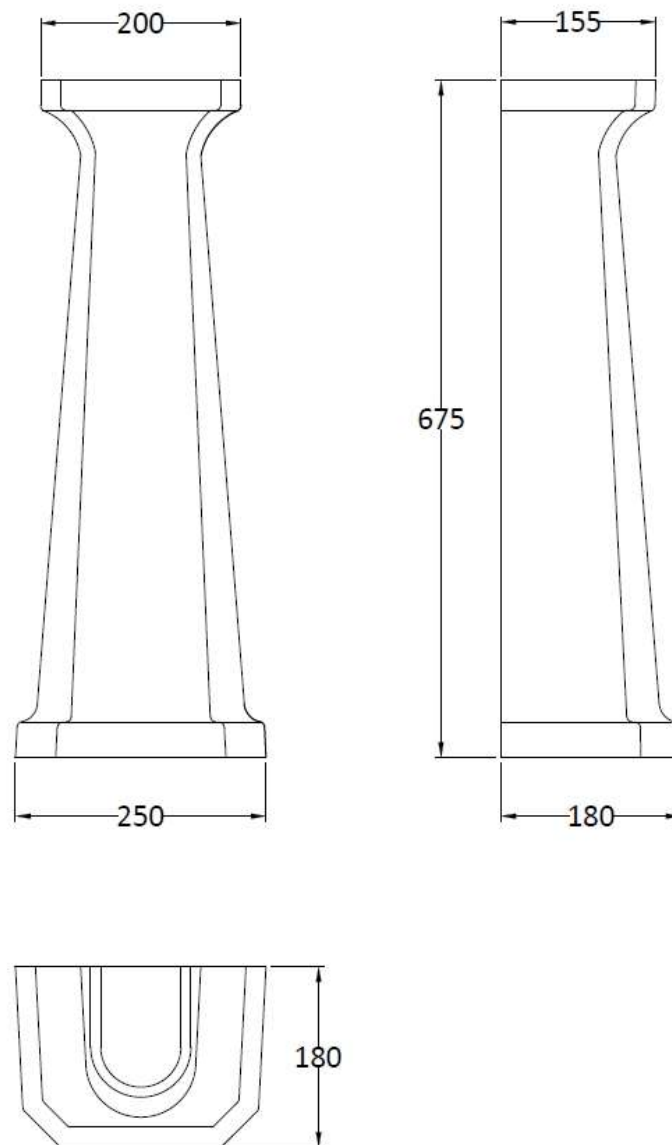

### Product Dimensions

Height (mm):	266
Width (mm):	560
Depth (mm):	450
Nett Weight (kg):	16.7

### Packaging Dimensions

Height (mm):	287
Width (mm):	575
Depth (mm):	490
Gross Weight (kg):	17.5

### Outer Box Dimensions (If Applicable)

Height (mm):	
Width (mm):	
Depth (mm):	
Gross Weight (kg):	
Barcode:	5055275810811

**Product Dimensions**

Height (mm):	670
Width (mm):	250
Depth (mm):	180
Nett Weight (kg):	11

**Packaging Dimensions**

Height (mm):	290
Width (mm):	685
Depth (mm):	200
Gross Weight (kg):	11.6

**Packaging Data**