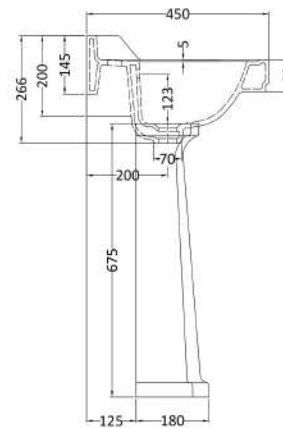

Sales Code: Ccr021

Description: Richmond 560mm 3 Th Basin & Pedestal

Packaging Details

Barcode: 5056211804116