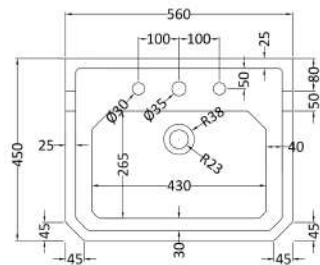

Sales Code: Ccr021

Description: Richmond 560mm 3 Th Basin & Pedestal

Packaging Details

Barcode: 5056211804116