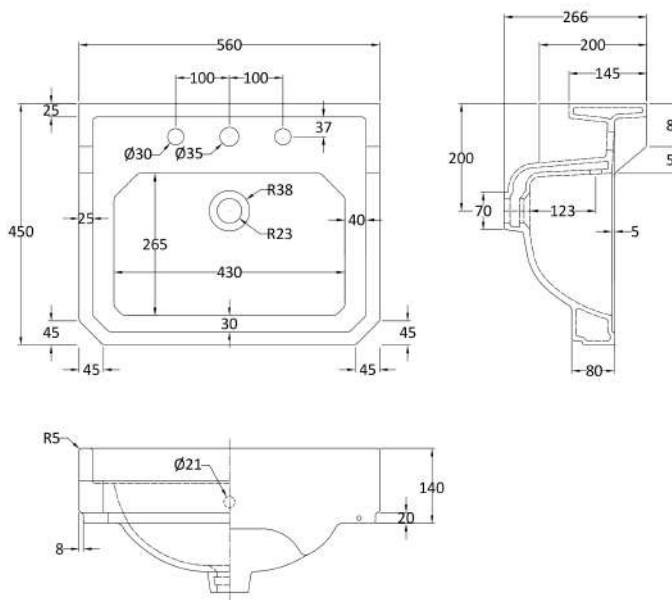

### Product Dimensions

Height (mm):	266
Width (mm):	560
Depth (mm):	450
Nett Weight (kg):	16.7

### Packaging Dimensions

Height (mm):	287
Width (mm):	575
Depth (mm):	490
Gross Weight (kg):	17.5

### Outer Box Dimensions (If Applicable)

Height (mm):	
Width (mm):	
Depth (mm):	
Gross Weight (kg):	
Barcode:	5055275810811

**Product Dimensions**

Height (mm):	670
Width (mm):	250
Depth (mm):	180
Nett Weight (kg):	11

**Packaging Dimensions**

Height (mm):	290
Width (mm):	685
Depth (mm):	200
Gross Weight (kg):	11.6

**Packaging Data**