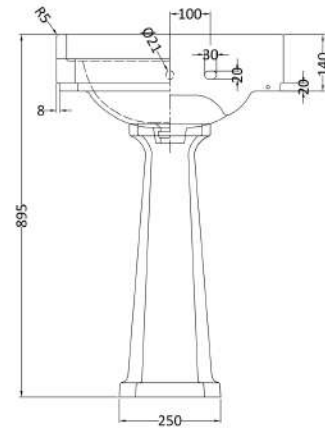

Sales Code: Ccr021

Description: Richmond 560mm 3 Th Basin & Pedestal

Packaging Details

Barcode: 5056211804116