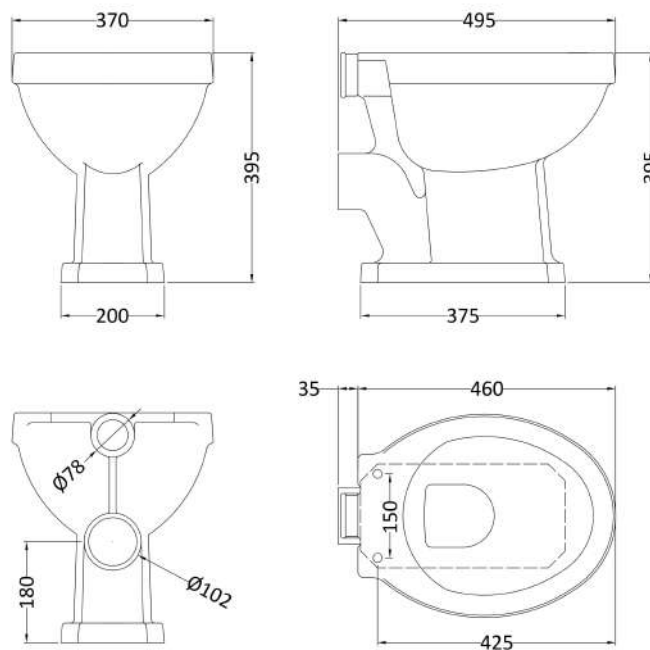

Sales Code: Ccr022

Description: Richmond Low Level Wc W/ Flush Pipe Kit

Packaging Details

Barcode: 5055275895733

Sales Code: NCS870

Description: High/Low Level Pan (Excluding Seat)

Product Dimensions

Height (mm):	395
Width (mm):	370
Depth (mm):	495
Nett Weight (kg):	15.61

Packaging Dimensions

Height (mm):	425
Width (mm):	525
Depth (mm):	430
Gross Weight (kg):	16.5

Packaging Data

Box Colour:	Brown Cardboard Box - Printed
Box Qty:	1
Label Size:	100 x 50
Label Colour:	Not Applicable
Label Qty:	0

Outer Box Dimensions (If Applicable)

Height (mm):	
Width (mm):	
Depth (mm):	
Gross Weight (kg):	
Barcode:	5055369040131

Product Details

Country of Origin:	China
Fitting Instruction:	No
Certification: CE & UKCA:	N/A
WRAS:	N/A
WRAS No:	N/A
Product Material:	Vitreous China
Fixing Supplied:	No

Packaging Data

Box Colour:	White Cardboard Box
Box Qty:	1
Label Size:	100 x 50
Label Colour:	White Label
Label Qty:	2

Outer Box Dimensions (If Applicable)

Height (mm):	
Width (mm):	
Length (mm):	
Depth (mm):	
Gross Weight (kg):	6
Barcode:	5055146107613