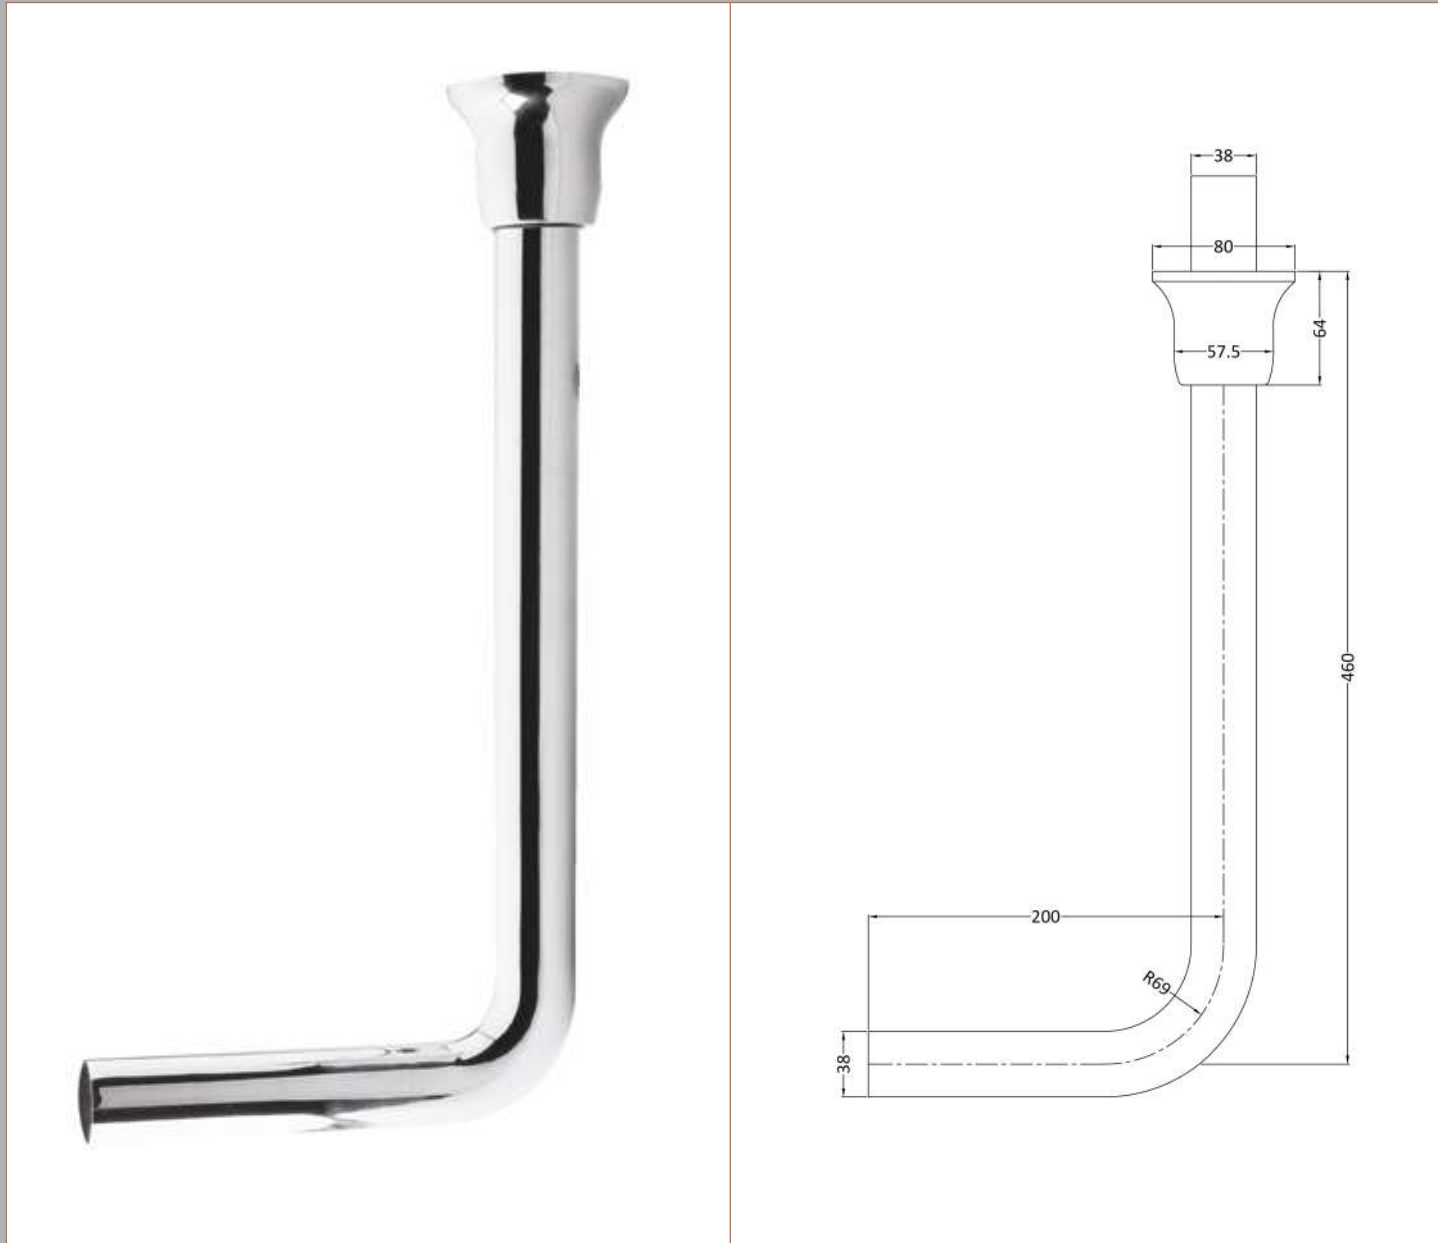

Sales Code: FA302

Description: Low Level Flush Pipe Pack

Product Dimensions

Length (mm):	
Width (mm):	81
Height (mm):	480
Depth (mm):	220
Nett Weight (kg):	0.78

Packaging Dimensions

Height (mm):	540
Width (mm):	200
Depth (mm):	75
Gross Weight (kg):	0.8

Packaging Data

Box Colour:	White Cardboard Box
Box Qty:	1
Label Size:	100 x 50
Label Colour:	White Label
Label Qty:	2

Outer Box Dimensions (If Applicable)

Height (mm):	
Width (mm):	
Length (mm):	
Depth (mm):	
Gross Weight (kg):	6
Barcode:	5055146107613

Product Details

Country of Origin:	China
Fitting Instruction:	No
CE & UKCA:	N/A
Product Material:	Brass
Heating Element Wattage:	Not Applicable
Colour/Finish:	Chrome
Product Diameter:	38mm
Connection Size:	11/2"