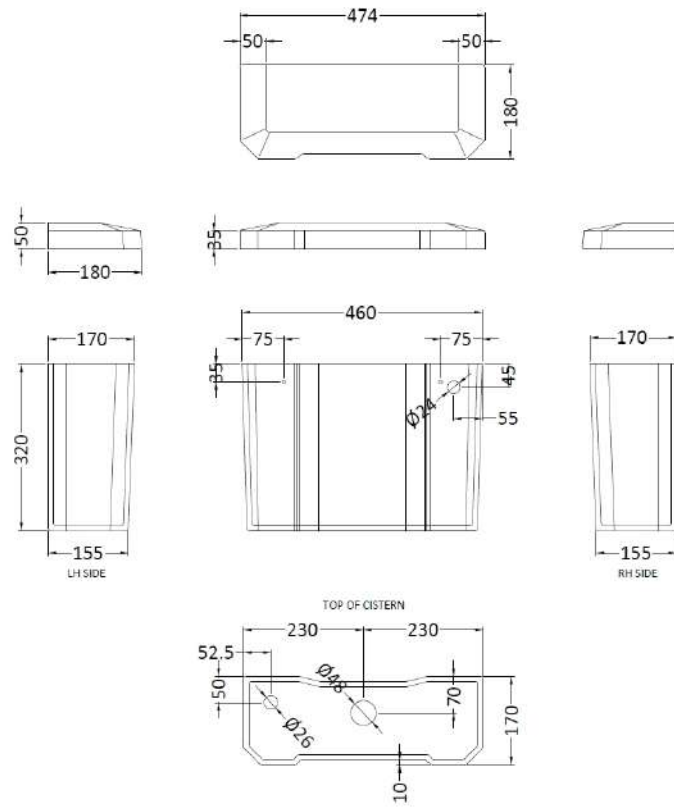

Packaging Dimensions

Height (mm):	425
Width (mm):	525
Depth (mm):	430
Gross Weight (kg):	16.5

Packaging Data

Box Colour:	Brown Cardboard Box - Printed
Box Qty:	1
Label Size:	100 x 50
Label Colour:	Not Applicable
Label Qty:	0

Outer Box Dimensions (If Applicable)

Height (mm):	
Width (mm):	
Depth (mm):	
Gross Weight (kg):	
Barcode:	5055369040131

Product Details

Country of Origin:	China
Fitting Instruction:	No
Certification: CE & UKCA:	N/A
WRAS:	N/A
WRAS No:	N/A
Product Material:	Vitreous China
Fixing Supplied:	No

Basins: Tap Hole: Not Applicable Chain Stay Hole: Not Applicable
 Template: Not Applicable Waste Type Req: Not Applicable
 Overflow Inc: Not Applicable Overflow Cover: Not Applicable
 Inner Bowl Depth (mm): N/A

Sales Code: NCS871B

Description: Low Level Cistern B Ceramic Lever Ftgs

Product Dimensions

Height (mm):	370
Width (mm):	474
Depth (mm):	180
Nett Weight (kg):	14.5

Packaging Dimensions

Height (mm):	205
Width (mm):	485
Depth (mm):	397
Gross Weight (kg):	16.5