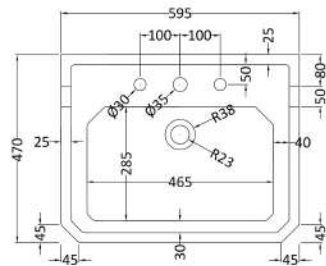

Sales Code: Ccr024

Description: Richmond 600mm 3 Th Basin & Pedestal

Packaging Details

Barcode: 5056211804703

Sales Code: NCS882B

Description: 595mm Basin 3Th

Product Dimensions

Height (mm):	266
Width (mm):	595
Depth (mm):	470
Nett Weight (kg):	20.5

Packaging Dimensions

Height (mm):	287
Width (mm):	615
Depth (mm):	490
Gross Weight (kg):	22.1

Packaging Data

Box Colour:	
Box Qty:	
Label Size:	x
Label Colour:	
Label Qty:	

Outer Box Dimensions (If Applicable)

Height (mm):	
Width (mm):	
Depth (mm):	
Gross Weight (kg):	
Barcode:	5055275895542

Product Details

Country of Origin:	China
Fitting Instruction:	No
Certification: CE & UKCA:	WRAS: N/A WRAS No: N/A
Product Material:	Vitreous China
Fixing Supplied:	No

Sales Code: NCS883

Description: Full Pedestal

Product Dimensions

Height (mm):	670
Width (mm):	250
Depth (mm):	180
Nett Weight (kg):	11

Packaging Dimensions

Height (mm):	290
Width (mm):	685
Depth (mm):	200
Gross Weight (kg):	11.6