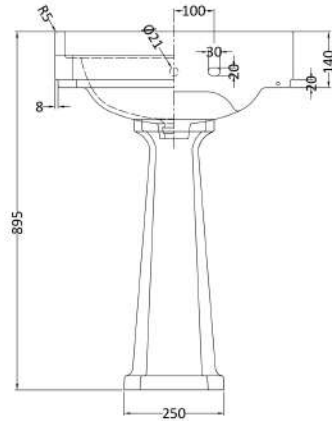

Sales Code: Ccr024

Description: Richmond 600mm 3 Th Basin & Pedestal

Packaging Details

Barcode: 5056211804703

Sales Code: NCS882B

Description: 595mm Basin 3Th

Product Dimensions

Height (mm):	266
Width (mm):	595
Depth (mm):	470
Nett Weight (kg):	20.5

Packaging Dimensions

Height (mm):	287
Width (mm):	615
Depth (mm):	490
Gross Weight (kg):	22.1

Packaging Data

Box Colour:	
Box Qty:	
Label Size:	x
Label Colour:	
Label Qty:	

Outer Box Dimensions (If Applicable)

Height (mm):	
Width (mm):	
Depth (mm):	
Gross Weight (kg):	
Barcode:	5055275895542

Product Details

Country of Origin:	China
Fitting Instruction:	No
Certification: CE & UKCA:	WRAS: N/A WRAS No: N/A
Product Material:	Vitreous China
Fixing Supplied:	No

Sales Code: NCS883

Description: Full Pedestal

Product Dimensions

Height (mm):	670
Width (mm):	250
Depth (mm):	180
Nett Weight (kg):	11

Packaging Dimensions

Height (mm):	290
Width (mm):	685
Depth (mm):	200
Gross Weight (kg):	11.6