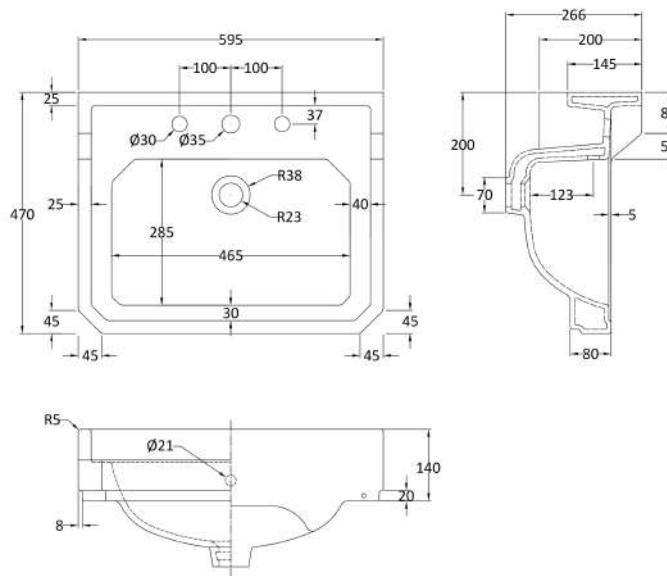

Sales Code: Ccr024

Description: Richmond 600mm 3 Th Basin & Pedestal

Packaging Details

Barcode: 5056211804703

Sales Code: NCS882B

Description: 595mm Basin 3Th

Product Dimensions

Height (mm):	266
Width (mm):	595
Depth (mm):	470
Nett Weight (kg):	20.5

Packaging Dimensions

Height (mm):	287
Width (mm):	615
Depth (mm):	490
Gross Weight (kg):	22.1

Packaging Data

Box Colour:	
Box Qty:	
Label Size:	x
Label Colour:	
Label Qty:	

Outer Box Dimensions (If Applicable)

Height (mm):	
Width (mm):	
Depth (mm):	
Gross Weight (kg):	
Barcode:	5055275895542

Product Details

Country of Origin:	China
Fitting Instruction:	No
Certification: CE & UKCA:	WRAS: N/A WRAS No: N/A
Product Material:	Vitreous China
Fixing Supplied:	No

Sales Code: NCS883

Description: Full Pedestal

Product Dimensions

Height (mm):	670
Width (mm):	250
Depth (mm):	180
Nett Weight (kg):	11

Packaging Dimensions

Height (mm):	290
Width (mm):	685
Depth (mm):	200
Gross Weight (kg):	11.6