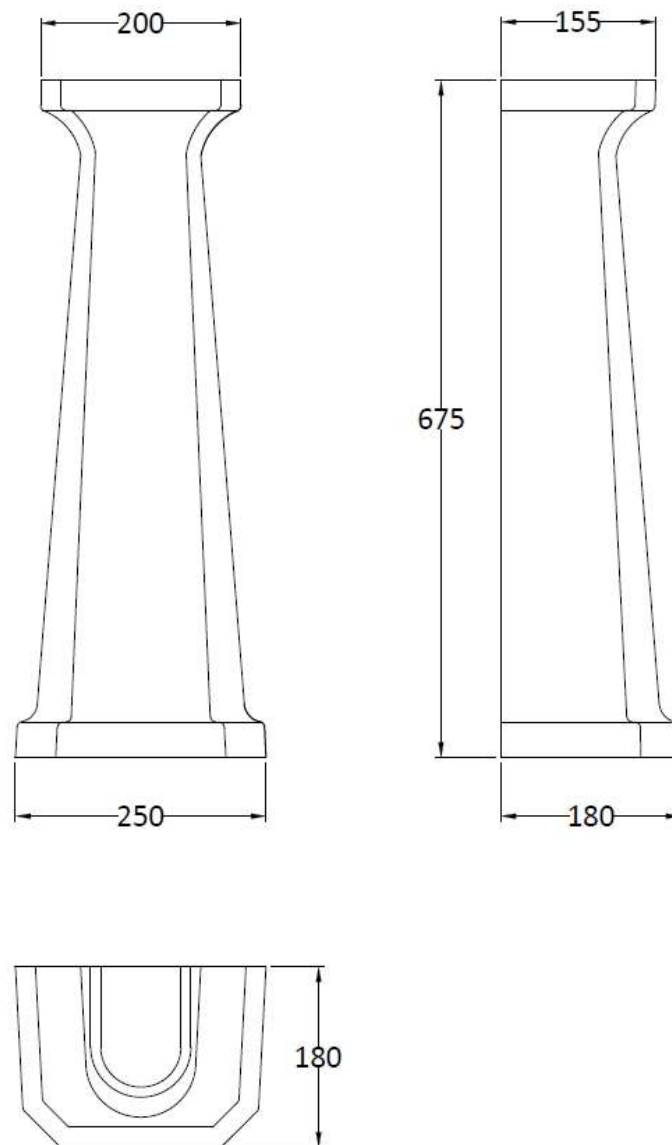

Sales Code: Ccr024

Description: Richmond 600mm 3 Th Basin & Pedestal

Packaging Details

Barcode: 5056211804703

Sales Code: NCS882B

Description: 595mm Basin 3Th

Product Dimensions

Height (mm):	266
Width (mm):	595
Depth (mm):	470
Nett Weight (kg):	20.5

Packaging Dimensions

Height (mm):	287
Width (mm):	615
Depth (mm):	490
Gross Weight (kg):	22.1

Packaging Data

Box Colour:	
Box Qty:	
Label Size:	x
Label Colour:	
Label Qty:	

Outer Box Dimensions (If Applicable)

Height (mm):	
Width (mm):	
Depth (mm):	
Gross Weight (kg):	
Barcode:	5055275895542

Product Details

Country of Origin:	China
Fitting Instruction:	No
Certification: CE & UKCA:	WRAS: N/A WRAS No: N/A
Product Material:	Vitreous China
Fixing Supplied:	No

Sales Code: NCS883

Description: Full Pedestal

Product Dimensions

Height (mm):	670
Width (mm):	250
Depth (mm):	180
Nett Weight (kg):	11

Packaging Dimensions

Height (mm):	290
Width (mm):	685
Depth (mm):	200
Gross Weight (kg):	11.6