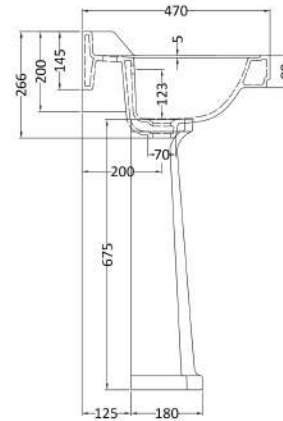

Sales Code: Ccr024

Description: Richmond 600mm 3 Th Basin & Pedestal

Packaging Details

Barcode: 5056211804703

Sales Code: NCS882B

Description: 595mm Basin 3Th

Product Dimensions

Height (mm):	266
Width (mm):	595
Depth (mm):	470
Nett Weight (kg):	20.5

Packaging Dimensions

Height (mm):	287
Width (mm):	615
Depth (mm):	490
Gross Weight (kg):	22.1

Packaging Data

Box Colour:	
Box Qty:	
Label Size:	x
Label Colour:	
Label Qty:	

Outer Box Dimensions (If Applicable)

Height (mm):	
Width (mm):	
Depth (mm):	
Gross Weight (kg):	
Barcode:	5055275895542

Product Details

Country of Origin:	China
Fitting Instruction:	No
Certification: CE & UKCA:	WRAS: N/A WRAS No: N/A
Product Material:	Vitreous China
Fixing Supplied:	No

Sales Code: NCS883

Description: Full Pedestal

Product Dimensions

Height (mm):	670
Width (mm):	250
Depth (mm):	180
Nett Weight (kg):	11

Packaging Dimensions

Height (mm):	290
Width (mm):	685
Depth (mm):	200
Gross Weight (kg):	11.6