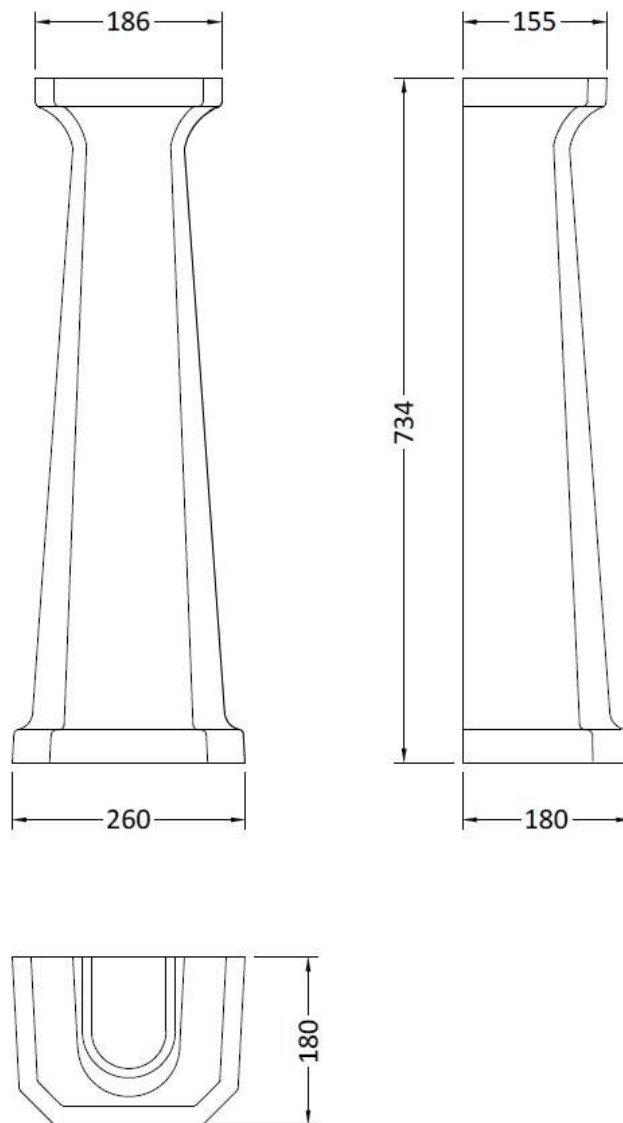

Sales Code: Ccr025

Description: 600mm 3Th Basin & Comfort Height Ped

Packaging Details

Barcode: 5056211818533

Sales Code: NCS882B

Description: 595mm Basin 3Th

Product Dimensions

Height (mm):	266
Width (mm):	595
Depth (mm):	470
Nett Weight (kg):	20.5

Packaging Dimensions

Height (mm):	287
Width (mm):	615
Depth (mm):	490
Gross Weight (kg):	22.1

Packaging Data

Box Colour:	
Box Qty:	
Label Size:	x
Label Colour:	
Label Qty:	

Outer Box Dimensions (If Applicable)

Height (mm):	
Width (mm):	
Depth (mm):	
Gross Weight (kg):	
Barcode:	5055275895542

Product Details

Country of Origin:	China
Fitting Instruction:	No
Certification: CE & UKCA:	WRAS: N/A WRAS No: N/A
Product Material:	Vitreous China
Fixing Supplied:	No

Sales Code: NCS853

Description: Comfort Height Full Pedestal

Product Dimensions

Height (mm):	734
Width (mm):	260
Depth (mm):	180
Nett Weight (kg):	11.5

Packaging Dimensions

Height (mm):	140
Width (mm):	285
Depth (mm):	715
Gross Weight (kg):	12