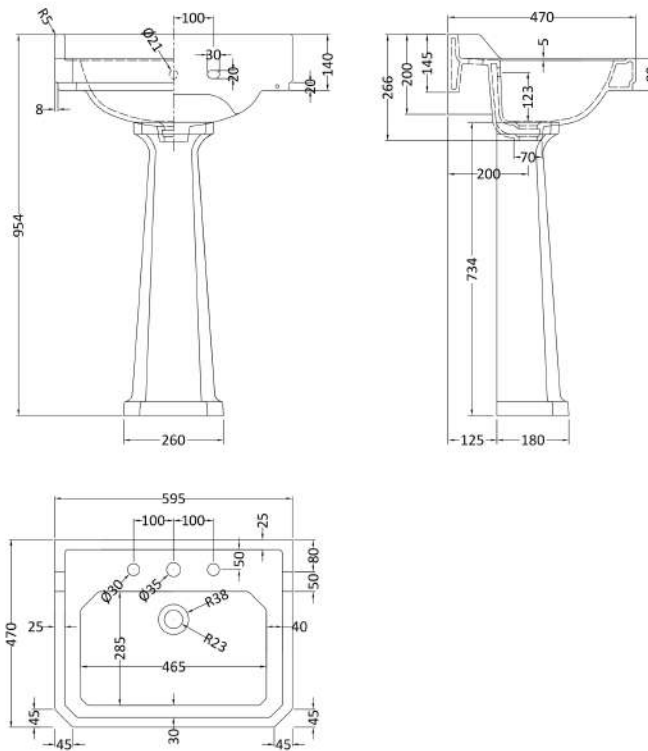

Sales Code: Ccr025

Description: 600mm 3Th Basin & Comfort Height Ped

Packaging Details

Barcode: 5056211818533

Sales Code: NCS882B

Description: 595mm Basin 3Th

Product Dimensions

Height (mm):	266
Width (mm):	595
Depth (mm):	470
Nett Weight (kg):	20.5

Packaging Dimensions

Height (mm):	287
Width (mm):	615
Depth (mm):	490
Gross Weight (kg):	22.1

Packaging Data

Box Colour:	
Box Qty:	
Label Size:	x
Label Colour:	
Label Qty:	

Outer Box Dimensions (If Applicable)

Height (mm):	
Width (mm):	
Depth (mm):	
Gross Weight (kg):	
Barcode:	5055275895542

Product Details

Country of Origin:	China
Fitting Instruction:	No
Certification: CE & UKCA:	WRAS: N/A WRAS No: N/A
Product Material:	Vitreous China
Fixing Supplied:	No

Sales Code: NCS853

Description: Comfort Height Full Pedestal

Product Dimensions

Height (mm):	734
Width (mm):	260
Depth (mm):	180
Nett Weight (kg):	11.5

Packaging Dimensions

Height (mm):	140
Width (mm):	285
Depth (mm):	715
Gross Weight (kg):	12