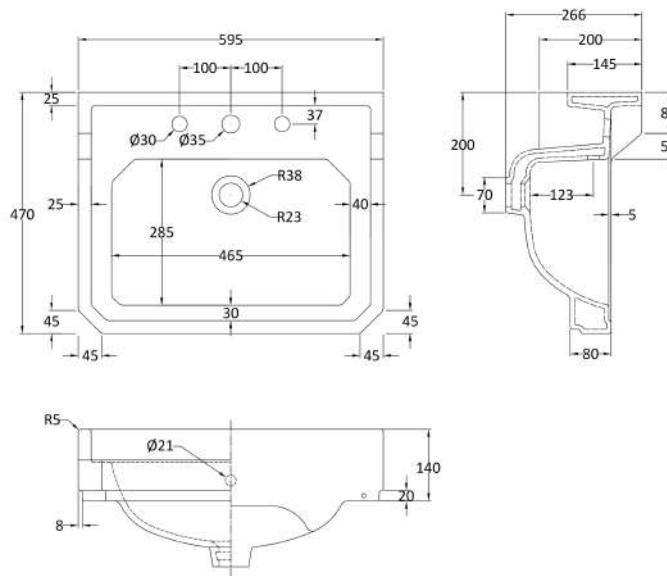

Sales Code: Ccr025

Description: 600mm 3Th Basin & Comfort Height Ped

Packaging Details

Barcode: 5056211818533

Sales Code: NCS882B

Description: 595mm Basin 3Th

Product Dimensions

Height (mm):	266
Width (mm):	595
Depth (mm):	470
Nett Weight (kg):	20.5

Packaging Dimensions

Height (mm):	287
Width (mm):	615
Depth (mm):	490
Gross Weight (kg):	22.1

Packaging Data

Box Colour:	
Box Qty:	
Label Size:	x
Label Colour:	
Label Qty:	

Outer Box Dimensions (If Applicable)

Height (mm):	
Width (mm):	
Depth (mm):	
Gross Weight (kg):	
Barcode:	5055275895542

Product Details

Country of Origin:	China
Fitting Instruction:	No
Certification: CE & UKCA:	WRAS: N/A WRAS No: N/A
Product Material:	Vitreous China
Fixing Supplied:	No

Sales Code: NCS853

Description: Comfort Height Full Pedestal

Product Dimensions

Height (mm):	734
Width (mm):	260
Depth (mm):	180
Nett Weight (kg):	11.5

Packaging Dimensions

Height (mm):	140
Width (mm):	285
Depth (mm):	715
Gross Weight (kg):	12