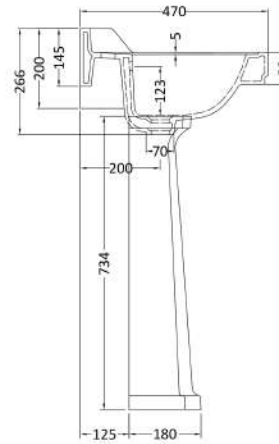

Sales Code: Ccr026

Description: 600mm 2Th Basin & Comfort Height Ped

Packaging Details

Barcode: 5056211818540