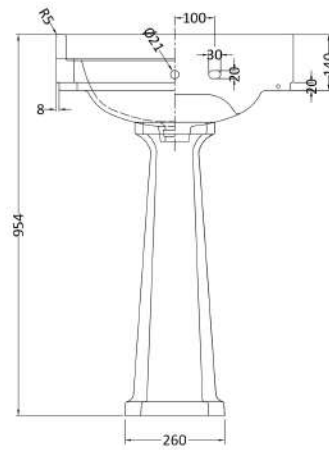

Sales Code: Ccr026

Description: 600mm 2Th Basin & Comfort Height Ped

Packaging Details

Barcode: 5056211818540