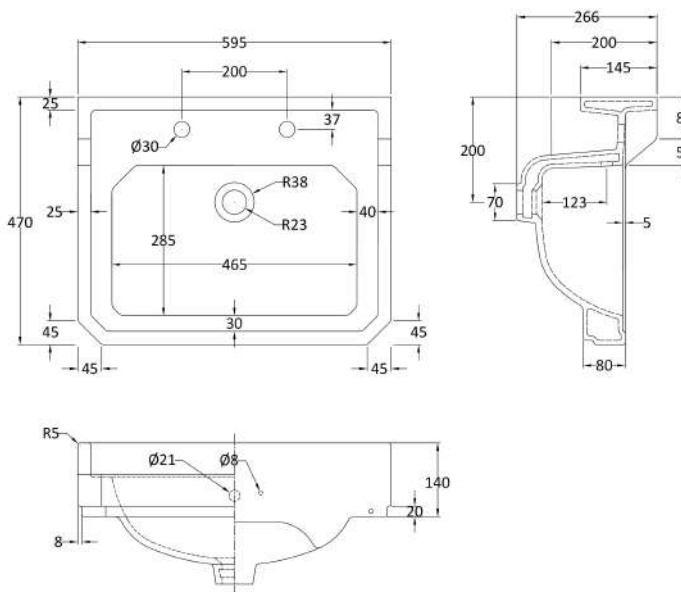

### Product Dimensions

Height (mm):	266
Width (mm):	595
Depth (mm):	470
Nett Weight (kg):	20.5

### Packaging Dimensions

Height (mm):	287
Width (mm):	615
Depth (mm):	490
Gross Weight (kg):	22.1

### Outer Box Dimensions (If Applicable)

Height (mm):	
Width (mm):	
Depth (mm):	
Gross Weight (kg):	
Barcode:	5055369038671

Description: Comfort Height Full Pedestal

**Product Dimensions**

Height (mm):	734
Width (mm):	260
Depth (mm):	180
Nett Weight (kg):	11.5

**Packaging Dimensions**

Height (mm):	140
Width (mm):	285
Depth (mm):	715
Gross Weight (kg):	12