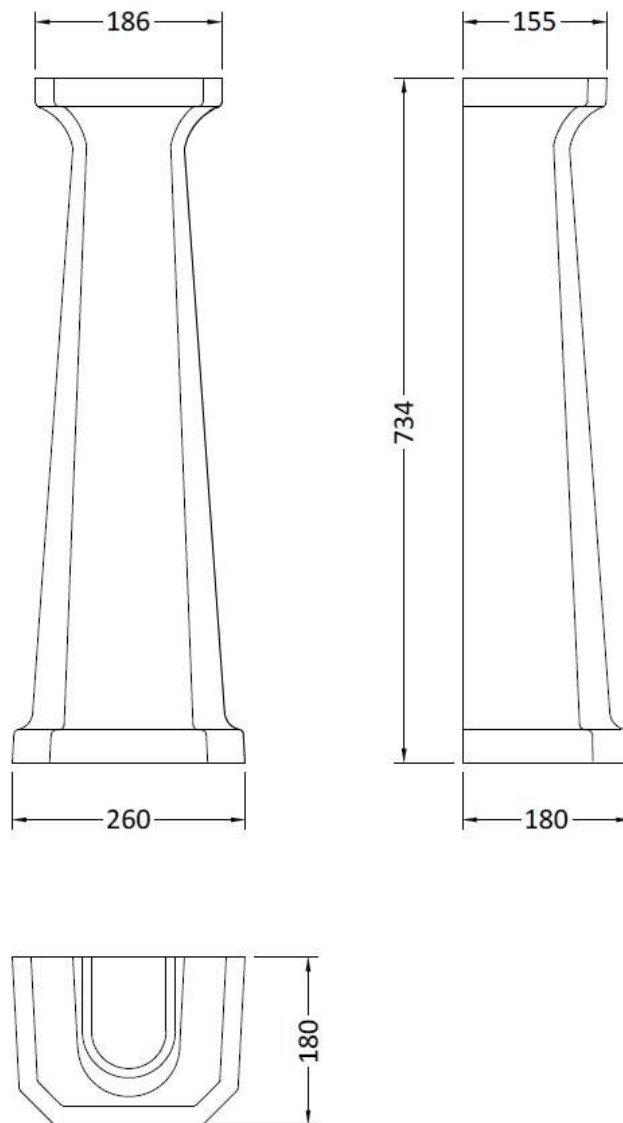

### Product Dimensions

Height (mm):	266
Width (mm):	595
Depth (mm):	470
Nett Weight (kg):	20.5

### Packaging Dimensions

Height (mm):	287
Width (mm):	615
Depth (mm):	490
Gross Weight (kg):	22.1

### Outer Box Dimensions (If Applicable)

Height (mm):	
Width (mm):	
Depth (mm):	
Gross Weight (kg):	
Barcode:	5055369038671

Description: Comfort Height Full Pedestal

**Product Dimensions**

Height (mm):	734
Width (mm):	260
Depth (mm):	180
Nett Weight (kg):	11.5

**Packaging Dimensions**

Height (mm):	140
Width (mm):	285
Depth (mm):	715
Gross Weight (kg):	12