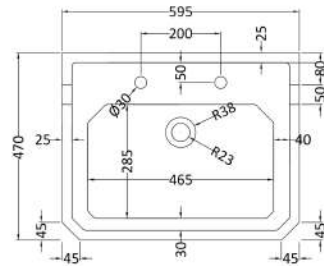

Sales Code: Ccr026

Description: 600mm 2Th Basin & Comfort Height Ped

Packaging Details

Barcode: 5056211818540