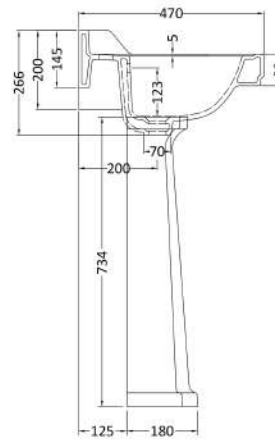

Sales Code: Ccr027

Description: 600mm 1Th Basin & Comfort Height Ped

Packaging Details

Barcode: 5056211818557

Sales Code: NCS882A

Description: 595mm Basin 1Th

Product Dimensions

Height (mm):	266
Width (mm):	595
Depth (mm):	470
Nett Weight (kg):	20.5

Packaging Dimensions

Height (mm):	287
Width (mm):	615
Depth (mm):	490
Gross Weight (kg):	22.1

Packaging Data

Box Colour:	Brown Cardboard Box - Printed
Box Qty:	1
Label Size:	100 x 50
Label Colour:	Not Applicable
Label Qty:	0

Outer Box Dimensions (If Applicable)

Height (mm):	
Width (mm):	
Depth (mm):	
Gross Weight (kg):	
Barcode:	5055369040018

Product Details

Country of Origin:	China
Fitting Instruction:	No
Certification: CE & UKCA:	N/A
WRAS:	N/A
WRAS No:	N/A
Product Material:	Vitreous China
Fixing Supplied:	No

Sales Code: NCS853

Description: Comfort Height Full Pedestal

Product Dimensions

Height (mm):	734
Width (mm):	260
Depth (mm):	180
Nett Weight (kg):	11.5

Packaging Dimensions

Height (mm):	140
Width (mm):	285
Depth (mm):	715
Gross Weight (kg):	12