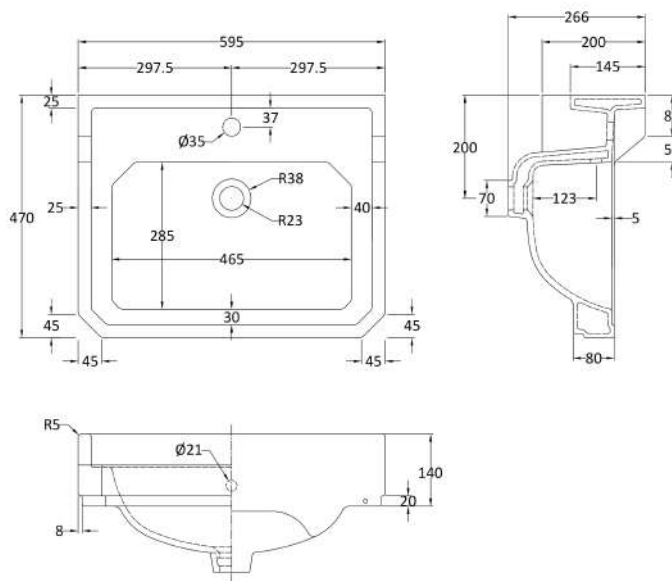

Sales Code: Ccr027

Description: 600mm 1Th Basin & Comfort Height Ped

Packaging Details

Barcode: 5056211818557

Sales Code: NCS882A

Description: 595mm Basin 1Th

Product Dimensions

Height (mm):	266
Width (mm):	595
Depth (mm):	470
Nett Weight (kg):	20.5

Packaging Dimensions

Height (mm):	287
Width (mm):	615
Depth (mm):	490
Gross Weight (kg):	22.1

Packaging Data

Box Colour:	Brown Cardboard Box - Printed
Box Qty:	1
Label Size:	100 x 50
Label Colour:	Not Applicable
Label Qty:	0

Outer Box Dimensions (If Applicable)

Height (mm):	
Width (mm):	
Depth (mm):	
Gross Weight (kg):	
Barcode:	5055369040018

Product Details

Country of Origin:	China
Fitting Instruction:	No
Certification: CE & UKCA:	N/A
WRAS:	N/A
WRAS No:	N/A
Product Material:	Vitreous China
Fixing Supplied:	No

Sales Code: NCS853

Description: Comfort Height Full Pedestal

Product Dimensions

Height (mm):	734
Width (mm):	260
Depth (mm):	180
Nett Weight (kg):	11.5

Packaging Dimensions

Height (mm):	140
Width (mm):	285
Depth (mm):	715
Gross Weight (kg):	12