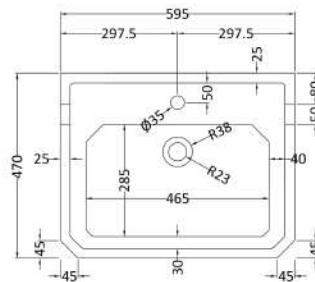

Sales Code: Ccr027

Description: 600mm 1Th Basin & Comfort Height Ped

Packaging Details

Barcode: 5056211818557

Sales Code: NCS882A

Description: 595mm Basin 1Th

Product Dimensions

Height (mm):	266
Width (mm):	595
Depth (mm):	470
Nett Weight (kg):	20.5

Packaging Dimensions

Height (mm):	287
Width (mm):	615
Depth (mm):	490
Gross Weight (kg):	22.1

Packaging Data

Box Colour:	Brown Cardboard Box - Printed
Box Qty:	1
Label Size:	100 x 50
Label Colour:	Not Applicable
Label Qty:	0

Outer Box Dimensions (If Applicable)

Height (mm):	
Width (mm):	
Depth (mm):	
Gross Weight (kg):	
Barcode:	5055369040018

Product Details

Country of Origin:	China
Fitting Instruction:	No
Certification: CE & UKCA:	N/A
WRAS:	N/A
WRAS No:	N/A
Product Material:	Vitreous China
Fixing Supplied:	No

Sales Code: NCS853

Description: Comfort Height Full Pedestal

Product Dimensions

Height (mm):	734
Width (mm):	260
Depth (mm):	180
Nett Weight (kg):	11.5

Packaging Dimensions

Height (mm):	140
Width (mm):	285
Depth (mm):	715
Gross Weight (kg):	12