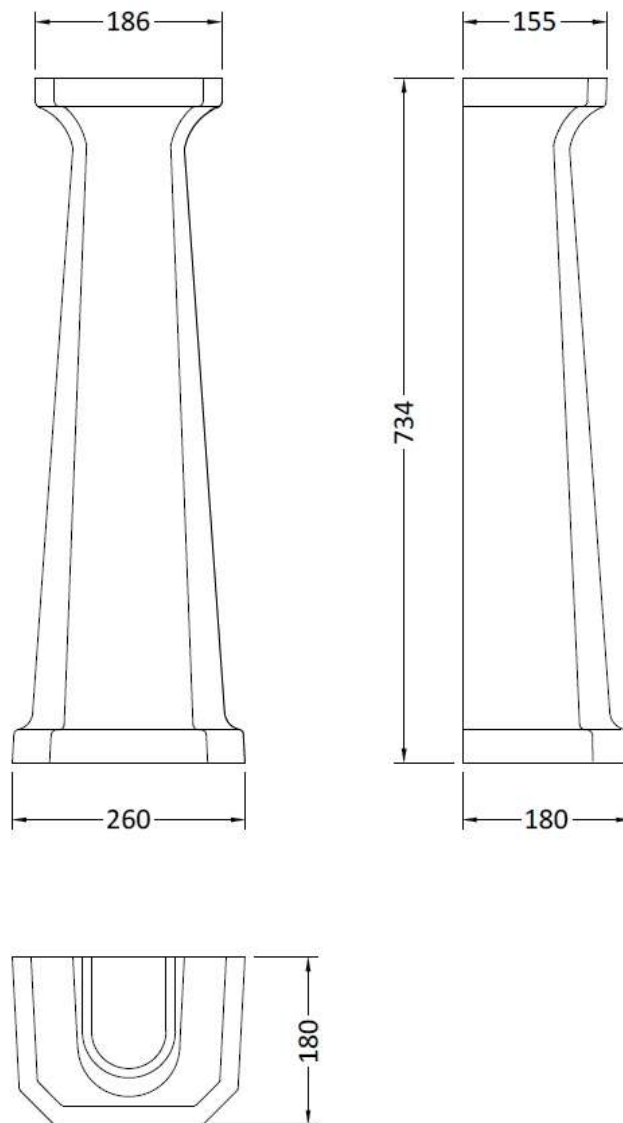

Sales Code: Ccr027

Description: 600mm 1Th Basin & Comfort Height Ped

Packaging Details

Barcode: 5056211818557

Sales Code: NCS882A

Description: 595mm Basin 1Th

Product Dimensions

Height (mm):	266
Width (mm):	595
Depth (mm):	470
Nett Weight (kg):	20.5

Outer Box Dimensions (If Applicable)

Height (mm):	
Width (mm):	
Depth (mm):	
Gross Weight (kg):	
Barcode:	5055369040018

Product Details

Country of Origin:	China
Fitting Instruction:	No
Certification: CE & UKCA:	N/A
WRAS:	N/A
WRAS No:	N/A
Product Material:	Vitreous China
Fixing Supplied:	No

Sales Code: NCS853

Description: Comfort Height Full Pedestal

Product Dimensions

Height (mm):	734
Width (mm):	260
Depth (mm):	180
Nett Weight (kg):	11.5

Packaging Dimensions

Height (mm):	140
Width (mm):	285
Depth (mm):	715
Gross Weight (kg):	12

Packaging Data

Box Colour:	
Box Qty:	
Label Size:	x
Label Colour:	
Label Qty:	

Outer Box Dimensions (If Applicable)

Height (mm):	
Width (mm):	
Depth (mm):	
Gross Weight (kg):	
Barcode:	5055275895559

Product Details