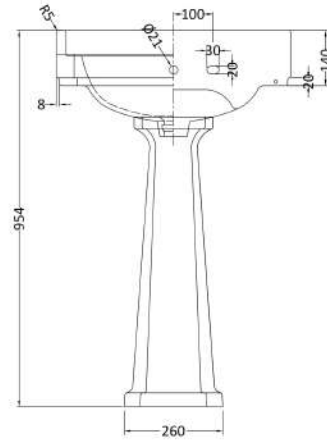

Sales Code: Ccr027

Description: 600mm 1Th Basin & Comfort Height Ped

Packaging Details

Barcode: 5056211818557

Sales Code: NCS882A

Description: 595mm Basin 1Th

Product Dimensions

Height (mm):	266
Width (mm):	595
Depth (mm):	470
Nett Weight (kg):	20.5

Packaging Dimensions

Height (mm):	287
Width (mm):	615
Depth (mm):	490
Gross Weight (kg):	22.1

Packaging Data

Box Colour:	Brown Cardboard Box - Printed
Box Qty:	1
Label Size:	100 x 50
Label Colour:	Not Applicable
Label Qty:	0

Outer Box Dimensions (If Applicable)

Height (mm):	
Width (mm):	
Depth (mm):	
Gross Weight (kg):	
Barcode:	5055369040018

Product Details

Country of Origin:	China
Fitting Instruction:	No
Certification: CE & UKCA:	N/A
WRAS:	N/A
WRAS No:	N/A
Product Material:	Vitreous China
Fixing Supplied:	No

Sales Code: NCS853

Description: Comfort Height Full Pedestal

Product Dimensions

Height (mm):	734
Width (mm):	260
Depth (mm):	180
Nett Weight (kg):	11.5

Packaging Dimensions

Height (mm):	140
Width (mm):	285
Depth (mm):	715
Gross Weight (kg):	12