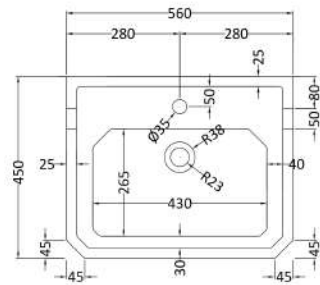

Sales Code: Ccr030

Description: 560mm 1Th Basin & Comfort Height Ped

Packaging Details

Barcode: 5056211818588

Sales Code: NCS884A

Description: 560mm Basin 1Th

Product Dimensions

Height (mm):	266
Width (mm):	560
Depth (mm):	450
Nett Weight (kg):	16.7

Packaging Dimensions

Height (mm):	290
Width (mm):	575
Depth (mm):	480
Gross Weight (kg):	17.5

Packaging Data

Box Colour:	Brown Cardboard Box - Printed
Box Qty:	1
Label Size:	100 x 50
Label Colour:	Not Applicable
Label Qty:	0

Outer Box Dimensions (If Applicable)

Height (mm):	
Width (mm):	
Depth (mm):	
Gross Weight (kg):	
Barcode:	5055369040032

Product Details

Country of Origin:	China
Fitting Instruction:	No
Certification: CE & UKCA:	N/A
WRAS:	N/A
WRAS No:	N/A
Product Material:	Vitreous China
Fixing Supplied:	No

Sales Code: NCS853

Description: Comfort Height Full Pedestal

Product Dimensions

Height (mm):	734
Width (mm):	260
Depth (mm):	180
Nett Weight (kg):	11.5

Packaging Dimensions

Height (mm):	140
Width (mm):	285
Depth (mm):	715
Gross Weight (kg):	12