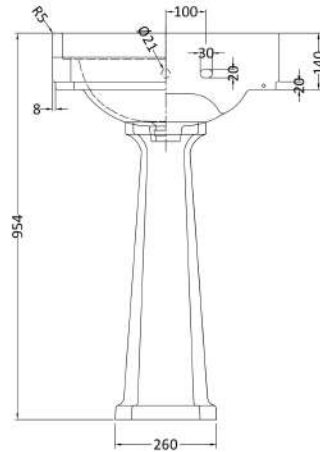

Sales Code: Ccr030

Description: 560mm 1Th Basin & Comfort Height Ped

Packaging Details

Barcode: 5056211818588

Sales Code: NCS884A

Description: 560mm Basin 1Th

Product Dimensions

Height (mm):	266
Width (mm):	560
Depth (mm):	450
Nett Weight (kg):	16.7

Packaging Dimensions

Height (mm):	290
Width (mm):	575
Depth (mm):	480
Gross Weight (kg):	17.5

Packaging Data

Box Colour:	Brown Cardboard Box - Printed
Box Qty:	1
Label Size:	100 x 50
Label Colour:	Not Applicable
Label Qty:	0

Outer Box Dimensions (If Applicable)

Height (mm):	
Width (mm):	
Depth (mm):	
Gross Weight (kg):	
Barcode:	5055369040032

Product Details

Country of Origin:	China
Fitting Instruction:	No
Certification: CE & UKCA:	N/A
WRAS:	N/A
WRAS No:	N/A
Product Material:	Vitreous China
Fixing Supplied:	No

Sales Code: NCS853

Description: Comfort Height Full Pedestal

Product Dimensions

Height (mm):	734
Width (mm):	260
Depth (mm):	180
Nett Weight (kg):	11.5

Packaging Dimensions

Height (mm):	140
Width (mm):	285
Depth (mm):	715
Gross Weight (kg):	12