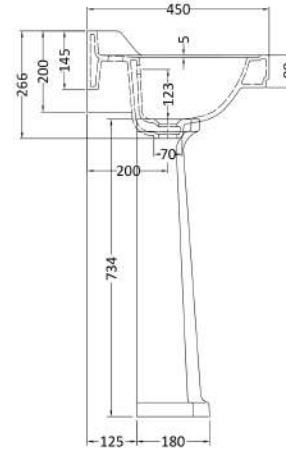

Sales Code: Ccr030

Description: 560mm 1Th Basin & Comfort Height Ped

Packaging Details

Barcode: 5056211818588

Sales Code: NCS884A

Description: 560mm Basin 1Th

Product Dimensions

Height (mm):	266
Width (mm):	560
Depth (mm):	450
Nett Weight (kg):	16.7

Packaging Dimensions

Height (mm):	290
Width (mm):	575
Depth (mm):	480
Gross Weight (kg):	17.5

Packaging Data

Box Colour:	Brown Cardboard Box - Printed
Box Qty:	1
Label Size:	100 x 50
Label Colour:	Not Applicable
Label Qty:	0

Outer Box Dimensions (If Applicable)

Height (mm):	
Width (mm):	
Depth (mm):	
Gross Weight (kg):	
Barcode:	5055369040032

Product Details

Country of Origin:	China
Fitting Instruction:	No
Certification: CE & UKCA:	N/A
WRAS:	N/A
WRAS No:	N/A
Product Material:	Vitreous China
Fixing Supplied:	No

Sales Code: NCS853

Description: Comfort Height Full Pedestal

Product Dimensions

Height (mm):	734
Width (mm):	260
Depth (mm):	180
Nett Weight (kg):	11.5

Packaging Dimensions

Height (mm):	140
Width (mm):	285
Depth (mm):	715
Gross Weight (kg):	12