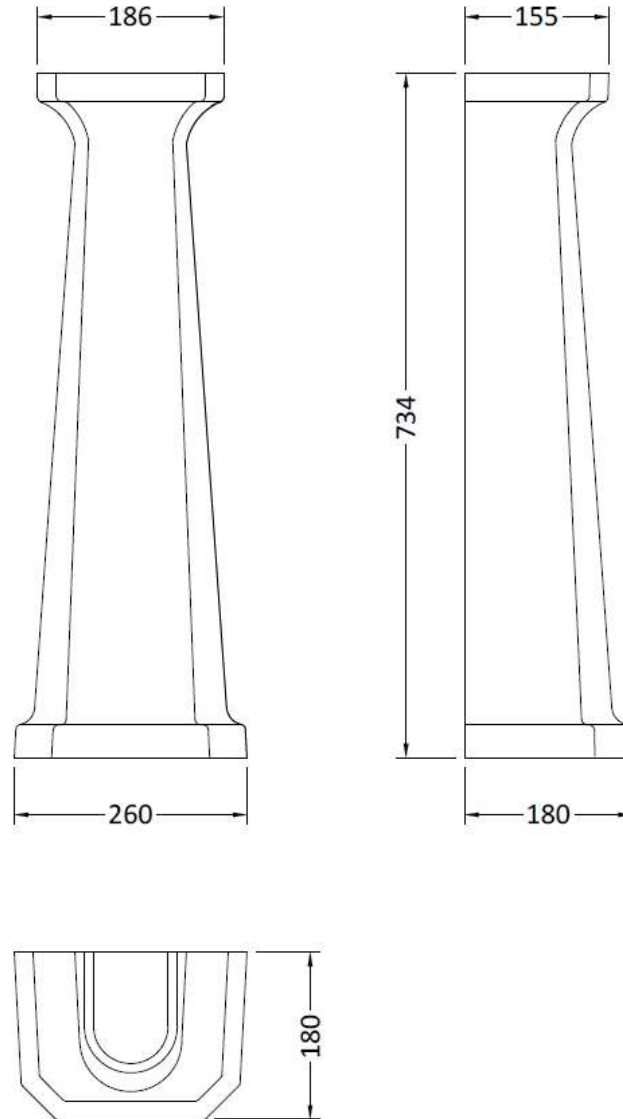

Sales Code: Ccr030

Description: 560mm 1Th Basin & Comfort Height Ped

Packaging Details

Barcode: 5056211818588

Sales Code: NCS884A

Description: 560mm Basin 1Th

Product Dimensions

Height (mm):	266
Width (mm):	560
Depth (mm):	450
Nett Weight (kg):	16.7

Packaging Dimensions

Height (mm):	290
Width (mm):	575
Depth (mm):	480
Gross Weight (kg):	17.5

Packaging Data

Box Colour:	Brown Cardboard Box - Printed
Box Qty:	1
Label Size:	100 x 50
Label Colour:	Not Applicable
Label Qty:	0

Outer Box Dimensions (If Applicable)

Height (mm):	
Width (mm):	
Depth (mm):	
Gross Weight (kg):	
Barcode:	5055369040032

Product Details

Country of Origin:	China
Fitting Instruction:	No
Certification: CE & UKCA:	N/A
WRAS:	N/A
WRAS No:	N/A
Product Material:	Vitreous China
Fixing Supplied:	No

Sales Code: NCS853

Description: Comfort Height Full Pedestal

Product Dimensions

Height (mm):	734
Width (mm):	260
Depth (mm):	180
Nett Weight (kg):	11.5

Packaging Dimensions

Height (mm):	140
Width (mm):	285
Depth (mm):	715
Gross Weight (kg):	12