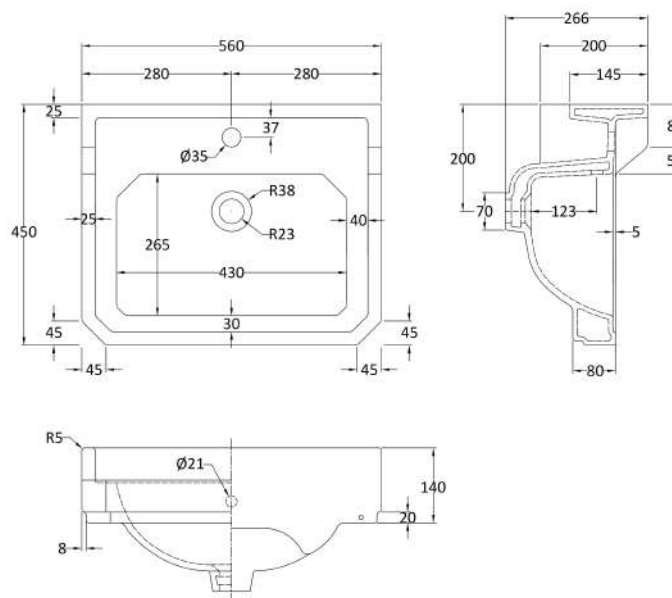

Sales Code: Ccr030

Description: 560mm 1Th Basin & Comfort Height Ped

Packaging Details

Barcode: 5056211818588

Sales Code: NCS884A

Description: 560mm Basin 1Th

Product Dimensions

Height (mm):	266
Width (mm):	560
Depth (mm):	450
Nett Weight (kg):	16.7

Packaging Dimensions

Height (mm):	290
Width (mm):	575
Depth (mm):	480
Gross Weight (kg):	17.5

Packaging Data

Box Colour:	Brown Cardboard Box - Printed
Box Qty:	1
Label Size:	100 x 50
Label Colour:	Not Applicable
Label Qty:	0

Outer Box Dimensions (If Applicable)

Height (mm):	
Width (mm):	
Depth (mm):	
Gross Weight (kg):	
Barcode:	5055369040032

Product Details

Country of Origin:	China
Fitting Instruction:	No
Certification: CE & UKCA:	N/A
WRAS:	N/A
WRAS No:	N/A
Product Material:	Vitreous China
Fixing Supplied:	No

Sales Code: NCS853

Description: Comfort Height Full Pedestal

Product Dimensions

Height (mm):	734
Width (mm):	260
Depth (mm):	180
Nett Weight (kg):	11.5

Packaging Dimensions

Height (mm):	140
Width (mm):	285
Depth (mm):	715
Gross Weight (kg):	12