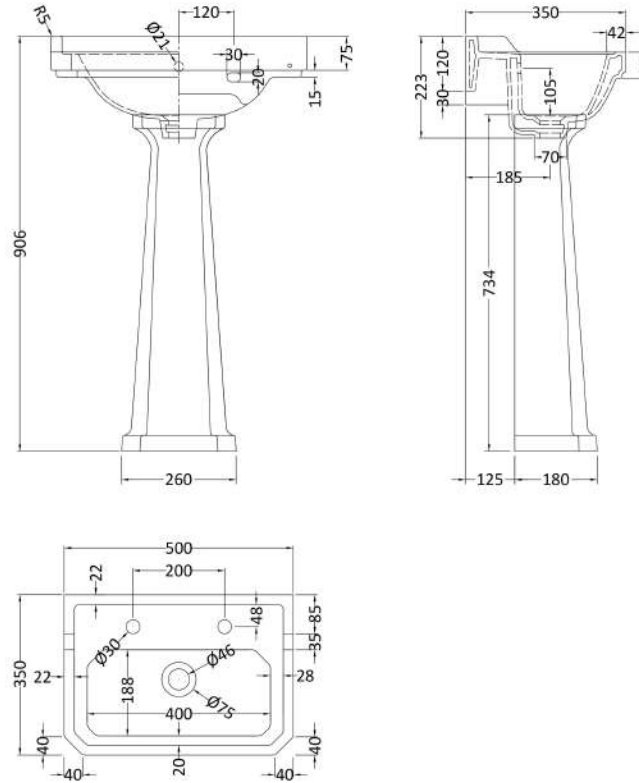

Sales Code: Ccr031

Description: 500mm 2Th Basin & Comfort Height Ped

Packaging Details

Barcode: 5056211818595

Sales Code: NCS885

Description: 500mm Basin 2Th

Product Dimensions

Height (mm):	223
Width (mm):	500
Depth (mm):	350
Nett Weight (kg):	12.53

Packaging Dimensions

Height (mm):	245
Width (mm):	505
Depth (mm):	375
Gross Weight (kg):	13

Packaging Data

Box Colour:	Brown Cardboard Box - Printed
Box Qty:	1
Label Size:	100 x 50
Label Colour:	Not Applicable
Label Qty:	0

Outer Box Dimensions (If Applicable)

Height (mm):	
Width (mm):	
Depth (mm):	
Gross Weight (kg):	
Barcode:	5055369040049

Product Details

Country of Origin:	China
Fitting Instruction:	No
Certification: CE & UKCA:	N/A
WRAS:	N/A
WRAS No:	N/A
Product Material:	Vitreous China
Fixing Supplied:	No

Sales Code: NCS853

Description: Comfort Height Full Pedestal

Product Dimensions

Height (mm):	734
Width (mm):	260
Depth (mm):	180
Nett Weight (kg):	11.5

Packaging Dimensions

Height (mm):	140
Width (mm):	285
Depth (mm):	715
Gross Weight (kg):	12