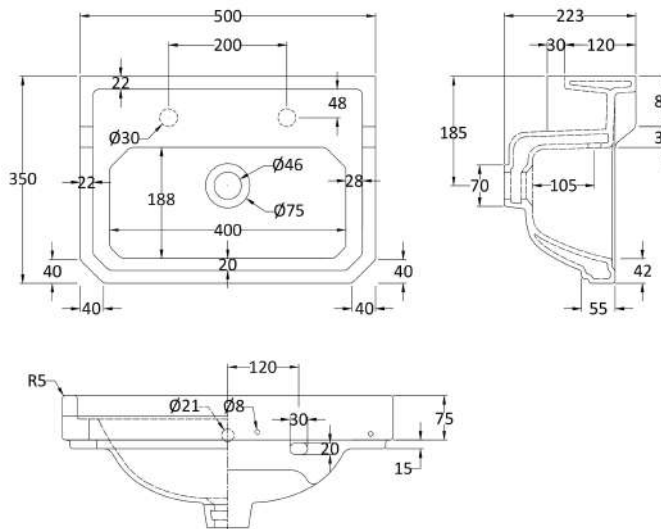

Sales Code: Ccr031

Description: 500mm 2Th Basin & Comfort Height Ped

Packaging Details

Barcode: 5056211818595

Sales Code: NCS885

Description: 500mm Basin 2Th

Product Dimensions

Height (mm):	223
Width (mm):	500
Depth (mm):	350
Nett Weight (kg):	12.53

Packaging Dimensions

Height (mm):	245
Width (mm):	505
Depth (mm):	375
Gross Weight (kg):	13

Packaging Data

Box Colour:	Brown Cardboard Box - Printed
Box Qty:	1
Label Size:	100 x 50
Label Colour:	Not Applicable
Label Qty:	0

Outer Box Dimensions (If Applicable)

Height (mm):	
Width (mm):	
Depth (mm):	
Gross Weight (kg):	
Barcode:	5055369040049

Product Details

Country of Origin:	China
Fitting Instruction:	No
Certification: CE & UKCA:	N/A
WRAS:	N/A
WRAS No:	N/A
Product Material:	Vitreous China
Fixing Supplied:	No

Sales Code: NCS853

Description: Comfort Height Full Pedestal

Product Dimensions

Height (mm):	734
Width (mm):	260
Depth (mm):	180
Nett Weight (kg):	11.5

Packaging Dimensions

Height (mm):	140
Width (mm):	285
Depth (mm):	715
Gross Weight (kg):	12