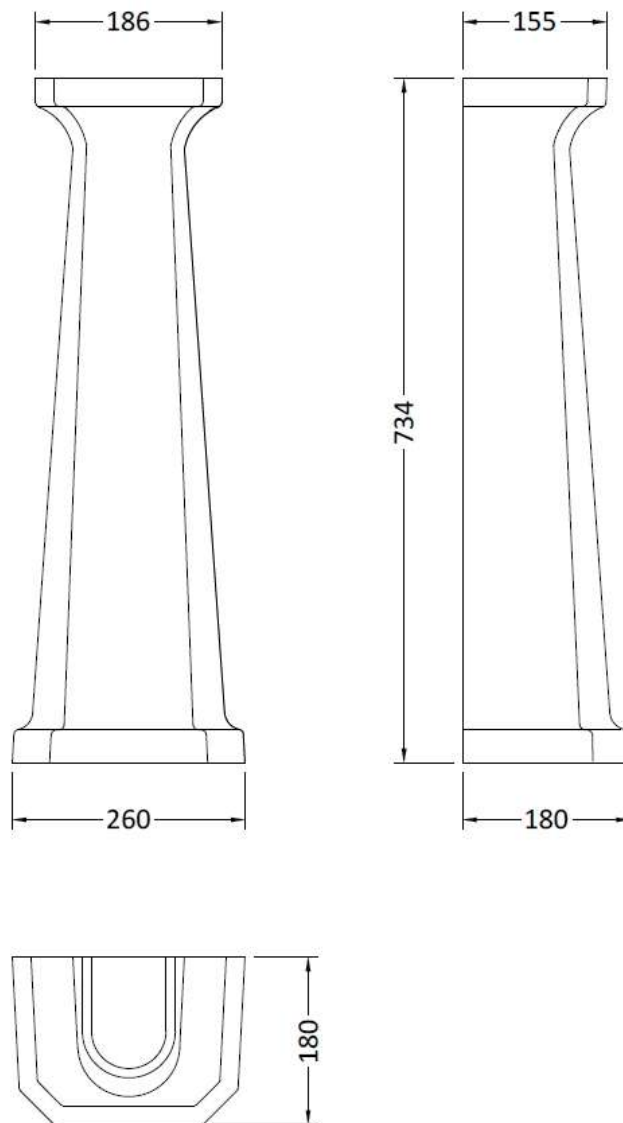

Sales Code: Ccr031

Description: 500mm 2Th Basin & Comfort Height Ped

Packaging Details

Barcode: 5056211818595

Sales Code: NCS885

Description: 500mm Basin 2Th

Product Dimensions

Height (mm):	223
Width (mm):	500
Depth (mm):	350
Nett Weight (kg):	12.53

Outer Box Dimensions (If Applicable)

Height (mm):	
Width (mm):	
Depth (mm):	
Gross Weight (kg):	
Barcode:	5055369040049

Product Details

Country of Origin:	China
Fitting Instruction:	No
Certification: CE & UKCA:	N/A
WRAS:	N/A
WRAS No:	N/A
Product Material:	Vitreous China
Fixing Supplied:	No

Sales Code: NCS853

Description: Comfort Height Full Pedestal

Product Dimensions

Height (mm):	734
Width (mm):	260
Depth (mm):	180
Nett Weight (kg):	11.5

Packaging Dimensions

Height (mm):	140
Width (mm):	285
Depth (mm):	715
Gross Weight (kg):	12

Packaging Data

Box Colour:	
Box Qty:	
Label Size:	x
Label Colour:	
Label Qty:	

Outer Box Dimensions (If Applicable)

Height (mm):	
Width (mm):	
Depth (mm):	
Gross Weight (kg):	
Barcode:	5055275895559

Product Details