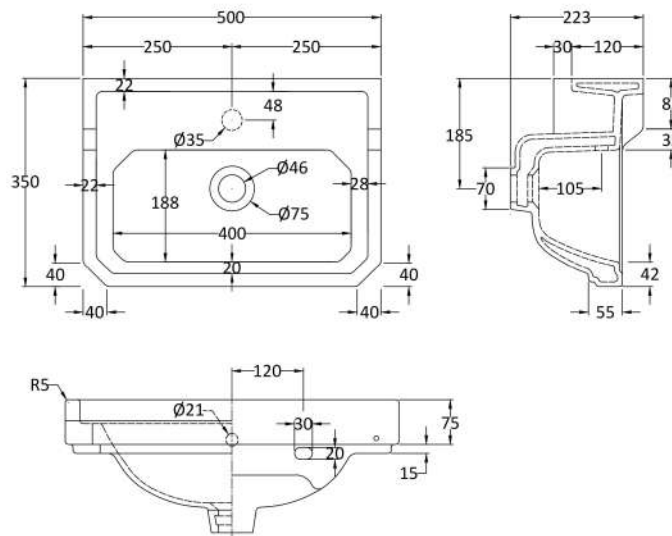

Sales Code: Ccr032

Description: 500mm 1Th Basin & Comfort Height Ped

Packaging Details

Barcode: 5056211818601

Sales Code: NCS885A

Description: 500mm Basin 1Th

Product Dimensions

Height (mm):	223
Width (mm):	500
Depth (mm):	350
Nett Weight (kg):	12.53

Packaging Dimensions

Height (mm):	245
Width (mm):	505
Depth (mm):	375
Gross Weight (kg):	13

Packaging Data

Box Colour:	Brown Cardboard Box - Printed
Box Qty:	1
Label Size:	100 x 50
Label Colour:	Not Applicable
Label Qty:	0

Outer Box Dimensions (If Applicable)

Height (mm):	
Width (mm):	
Depth (mm):	
Gross Weight (kg):	
Barcode:	5055369040056

Product Details

Country of Origin:	China
Fitting Instruction:	No
Certification: CE & UKCA:	N/A
WRAS:	N/A
WRAS No:	N/A
Product Material:	Vitreous China
Fixing Supplied:	No

Sales Code: NCS853

Description: Comfort Height Full Pedestal

Product Dimensions

Height (mm):	734
Width (mm):	260
Depth (mm):	180
Nett Weight (kg):	11.5

Packaging Dimensions

Height (mm):	140
Width (mm):	285
Depth (mm):	715
Gross Weight (kg):	12