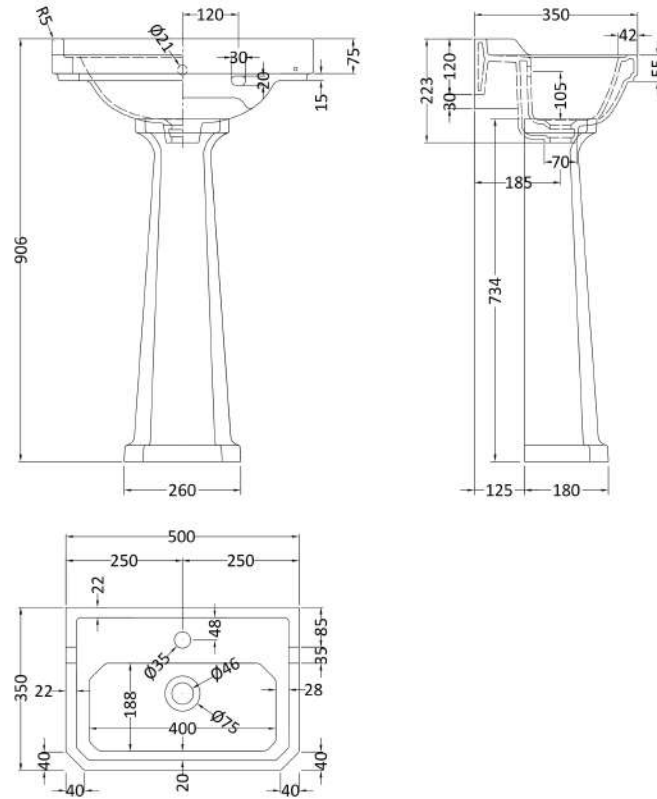

Sales Code: Ccr032

Description: 500mm 1Th Basin & Comfort Height Ped

Packaging Details

Barcode: 5056211818601

Sales Code: NCS885A

Description: 500mm Basin 1Th

Product Dimensions

Height (mm):	223
Width (mm):	500
Depth (mm):	350
Nett Weight (kg):	12.53

Packaging Dimensions

Height (mm):	245
Width (mm):	505
Depth (mm):	375
Gross Weight (kg):	13

Packaging Data

Box Colour:	Brown Cardboard Box - Printed
Box Qty:	1
Label Size:	100 x 50
Label Colour:	Not Applicable
Label Qty:	0

Outer Box Dimensions (If Applicable)

Height (mm):	
Width (mm):	
Depth (mm):	
Gross Weight (kg):	
Barcode:	5055369040056

Product Details

Country of Origin:	China
Fitting Instruction:	No
Certification: CE & UKCA:	N/A
WRAS:	N/A
WRAS No:	N/A
Product Material:	Vitreous China
Fixing Supplied:	No

Sales Code: NCS853

Description: Comfort Height Full Pedestal

Product Dimensions

Height (mm):	734
Width (mm):	260
Depth (mm):	180
Nett Weight (kg):	11.5

Packaging Dimensions

Height (mm):	140
Width (mm):	285
Depth (mm):	715
Gross Weight (kg):	12