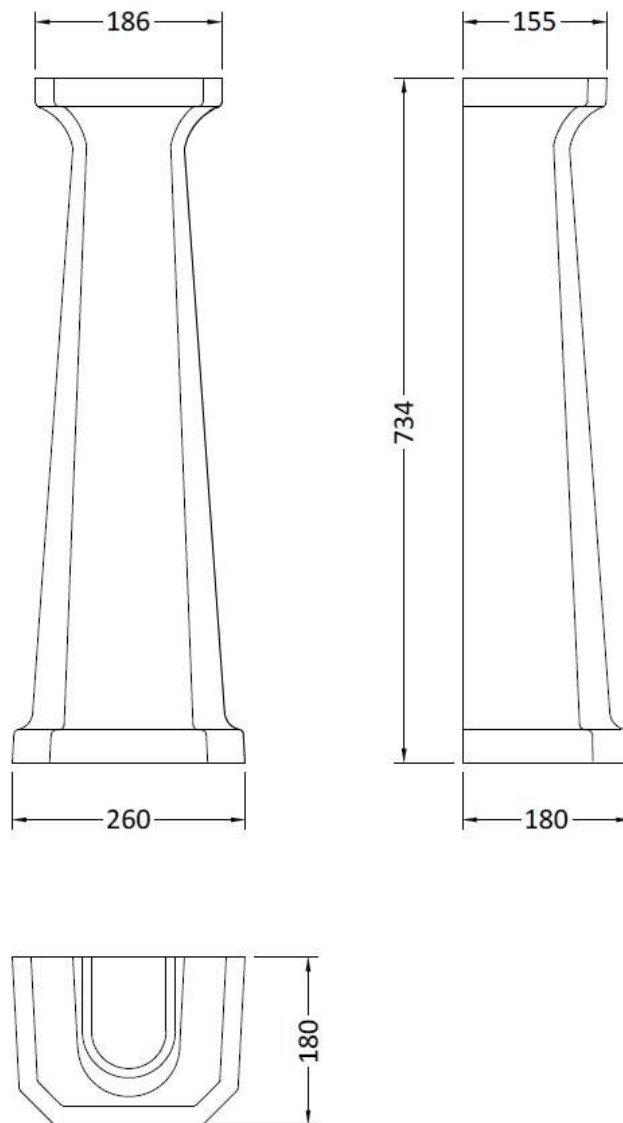

Sales Code: Ccr032

Description: 500mm 1Th Basin & Comfort Height Ped

Packaging Details

Barcode: 5056211818601

Sales Code: NCS885A

Description: 500mm Basin 1Th

Product Dimensions

Height (mm):	223
Width (mm):	500
Depth (mm):	350
Nett Weight (kg):	12.53

Outer Box Dimensions (If Applicable)

Height (mm):	
Width (mm):	
Depth (mm):	
Gross Weight (kg):	
Barcode:	5055369040056

Product Details

Country of Origin:	China
Fitting Instruction:	No
Certification: CE & UKCA:	N/A
WRAS:	N/A
WRAS No:	N/A
Product Material:	Vitreous China
Fixing Supplied:	No

Sales Code: NCS853

Description: Comfort Height Full Pedestal

Product Dimensions

Height (mm):	734
Width (mm):	260
Depth (mm):	180
Nett Weight (kg):	11.5

Packaging Dimensions

Height (mm):	140
Width (mm):	285
Depth (mm):	715
Gross Weight (kg):	12

Packaging Data

Box Colour:	
Box Qty:	
Label Size:	x
Label Colour:	
Label Qty:	

Outer Box Dimensions (If Applicable)

Height (mm):	
Width (mm):	
Depth (mm):	
Gross Weight (kg):	
Barcode:	5055275895559

Product Details