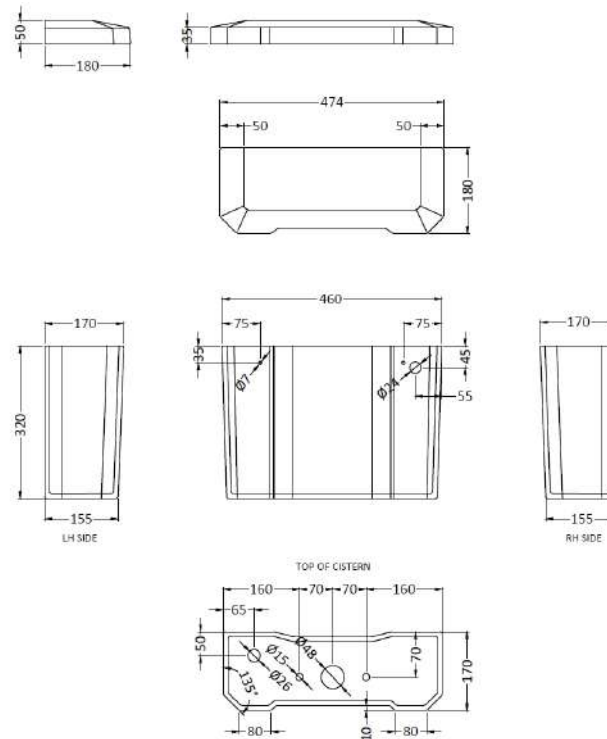

Height (mm):	495
Width (mm):	355
Depth (mm):	700
Nett Weight (kg):	22.5

**Packaging Dimensions**

Height (mm):	380
Width (mm):	720
Depth (mm):	505
Gross Weight (kg):	23.1

**Packaging Data**

Box Colour:	
Box Qty:	
Label Size:	x
Label Colour:	
Label Qty:	

**Outer Box Dimensions (If Applicable)**

Height (mm):	
Width (mm):	
Depth (mm):	
Gross Weight (kg):	
Barcode:	5055275895566

**Product Details**

Country of Origin:	China
Fitting Instruction:	No
Certification: CE & UKCA:	WRAS: N/A WRAS No: N/A
Product Material:	Vitreous China
Fixing Supplied:	No

**Basins:** Tap Hole: Not Applicable Chain Stay Hole: Not Applicable  
 Template: Not Applicable Waste Type Req: Not Applicable  
 Overflow Inc: Not Applicable Overflow Cover: Not Applicable  
 Inner Bowl Depth (mm): N/A

**Sales Code:** NCS881B

**Description:** Toilet Cistern B Ceramic Lever & Fttg

**Product Dimensions**

Height (mm):	370
Width (mm):	474
Depth (mm):	180
Nett Weight (kg):	14.87

**Packaging Dimensions**

Height (mm):	370
Width (mm):	210
Depth (mm):	520
Gross Weight (kg):	17