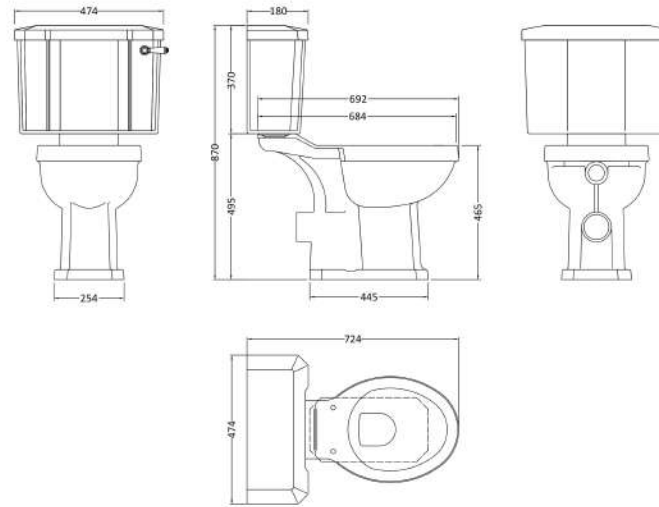

**Sales Code:** Ccr033

**Description:** Comfort Close Coupled Wc & Cistern

**Packaging Details**

Barcode: 5056211818618

**Sales Code:** NCS850

**Description:** Comfort Height Toilet Pan Cc Exc Seat

**Product Dimensions**

Height (mm):	495
Width (mm):	355
Depth (mm):	700
Nett Weight (kg):	22.5

**Packaging Dimensions**

Height (mm):	380
Width (mm):	720
Depth (mm):	505
Gross Weight (kg):	23.1

**Packaging Data**

Box Colour:	
Box Qty:	
Label Size:	x
Label Colour:	
Label Qty:	

**Outer Box Dimensions (If Applicable)**

Height (mm):	
Width (mm):	
Depth (mm):	
Gross Weight (kg):	
Barcode:	5055275895566

**Product Details**

Country of Origin:	China
Fitting Instruction:	No
Certification: CE & UKCA:	WRAS: N/A WRAS No: N/A
Product Material:	Vitreous China
Fixing Supplied:	No

**Sales Code:** NCS881B

**Description:** Toilet Cistern B Ceramic Lever & Fttg

**Product Dimensions**

Height (mm):	370
Width (mm):	474
Depth (mm):	180
Nett Weight (kg):	14.87

**Packaging Dimensions**

Height (mm):	370
Width (mm):	210
Depth (mm):	520
Gross Weight (kg):	17