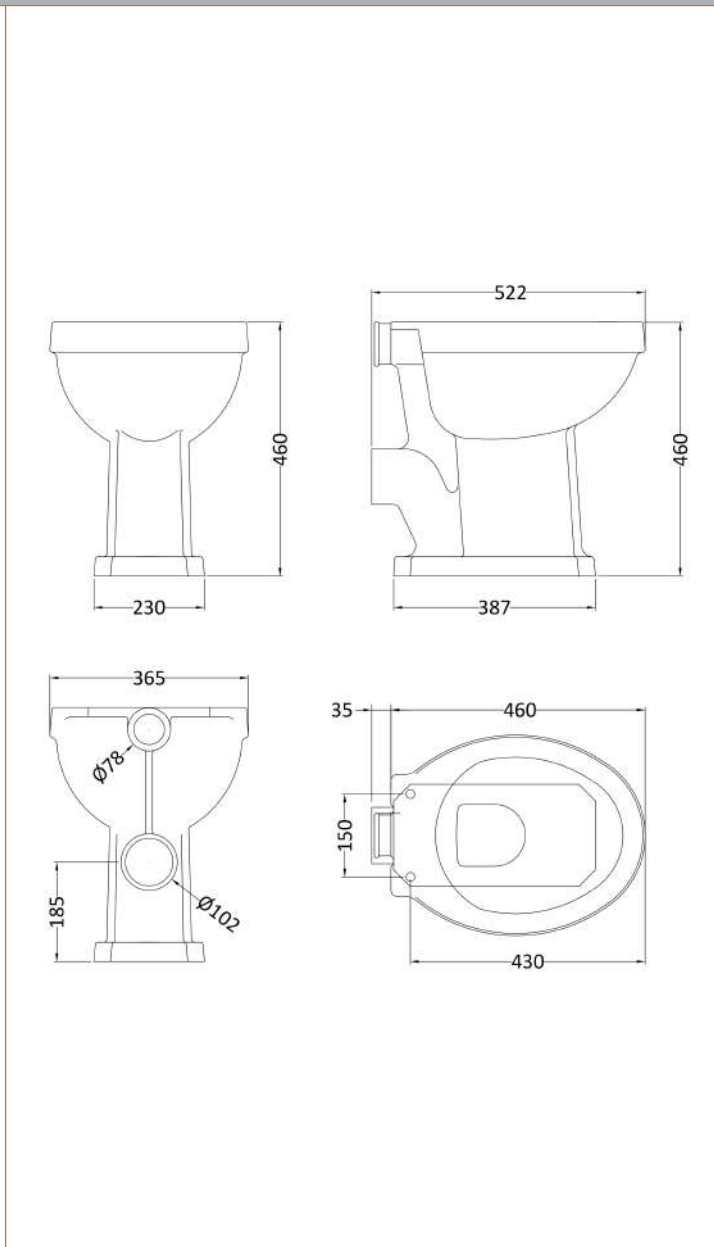

### Product Dimensions

Height (mm):	466
Width (mm):	370
Depth (mm):	515
Nett Weight (kg):	19

### Packaging Dimensions

Height (mm):	500
Width (mm):	380
Depth (mm):	515
Gross Weight (kg):	19.6

### Outer Box Dimensions (If Applicable)

Height (mm):	
Width (mm):	
Depth (mm):	
Gross Weight (kg):	
Barcode:	5055275895573

### Product Dimensions

Length (mm):	
Width (mm):	81
Height (mm):	480
Depth (mm):	220
Nett Weight (kg):	0.78