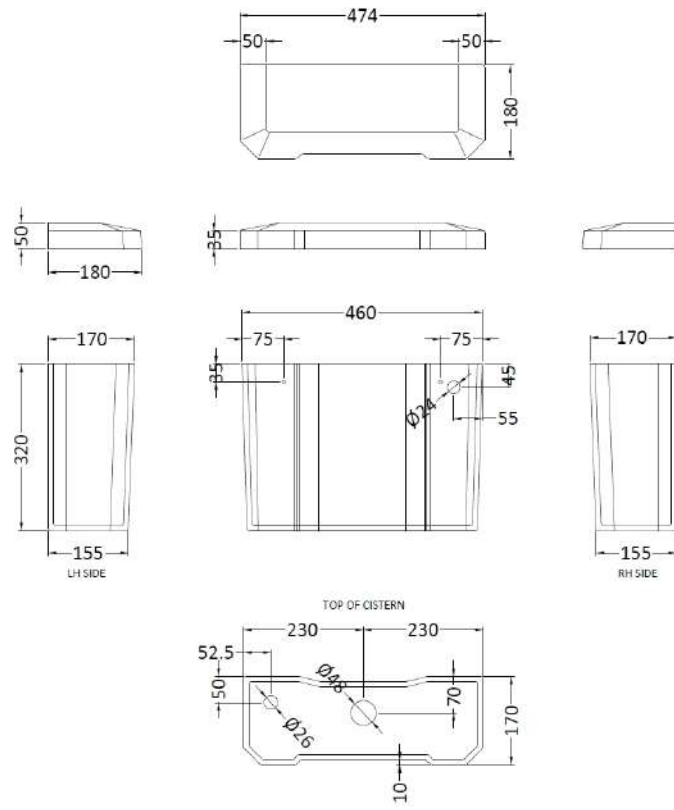

Sales Code: NCS871B

Description: Low Level Cistern B Ceramic Lever Ftgs

Product Dimensions

Height (mm):	370
Width (mm):	474
Depth (mm):	180
Nett Weight (kg):	14.5

Packaging Dimensions

Height (mm):	205
Width (mm):	485
Depth (mm):	397
Gross Weight (kg):	16.5

Packaging Data

Box Colour:	Brown Cardboard Box - Printed
Box Qty:	1
Label Size:	x
Label Colour:	Not Applicable
Label Qty:	0

Outer Box Dimensions (If Applicable)

Height (mm):	
Width (mm):	
Depth (mm):	
Gross Weight (kg):	
Barcode:	5055369040155

Product Details

Country of Origin:	China
Fitting Instruction:	No
Certification: CE & UKCA:	N/A
WRAS: Yes	WRAS No: N/A
Product Material:	Vitreous China
Fixing Supplied:	No

Pans/Bidets: Trap Style: Not Applicable Includes Seat: Not Applicable

Seats: Seat Type: Not Applicable Material: Not Applicable
Function: Not Applicable Hinge Type: Not Applicable
Hinge Material: Not Applicable

Cisterns: Operating Type: Lever Fittings: Loose Single 6L
Lever Type: Ceramic / Chrome Pla

Basins: Tap Hole: Not Applicable Chain Stay Hole: Not Applicable
Template: Not Applicable Waste Type Req: Not Applicable
Overflow Inc: Not Applicable Overflow Cover: Not Applicable
Inner Bowl Depth (mm): N/A