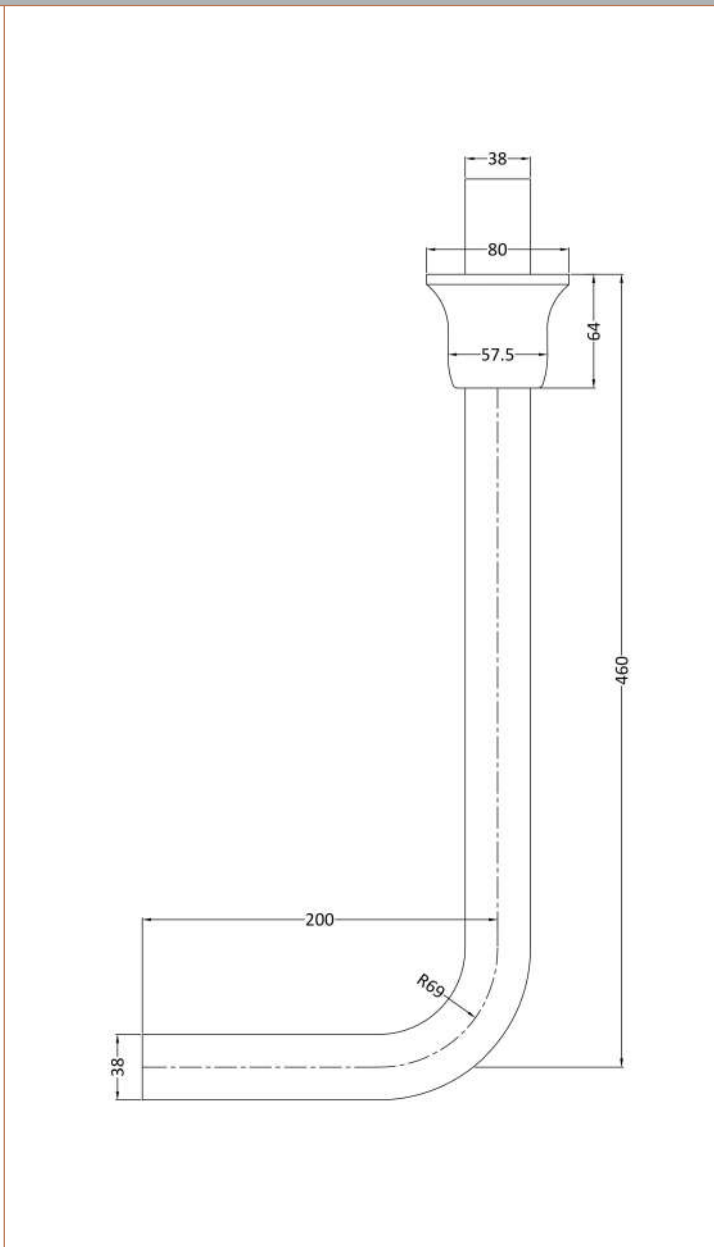

### Product Dimensions

Height (mm):	466
Width (mm):	370
Depth (mm):	515
Nett Weight (kg):	19

### Outer Box Dimensions (If Applicable)

Height (mm):	
Width (mm):	
Depth (mm):	
Gross Weight (kg):	
Barcode:	5055275895573

**Sales Code:** NCS871B

**Description:** Low Level Cistern B Ceramic Lever Ftgs

**Product Dimensions**

Height (mm):	370
Width (mm):	474
Depth (mm):	180
Nett Weight (kg):	14.5

**Packaging Dimensions**

Height (mm):	205
Width (mm):	485
Depth (mm):	397
Gross Weight (kg):	16.5

### Product Dimensions

Length (mm):	
Width (mm):	81
Height (mm):	480
Depth (mm):	220
Nett Weight (kg):	0.78