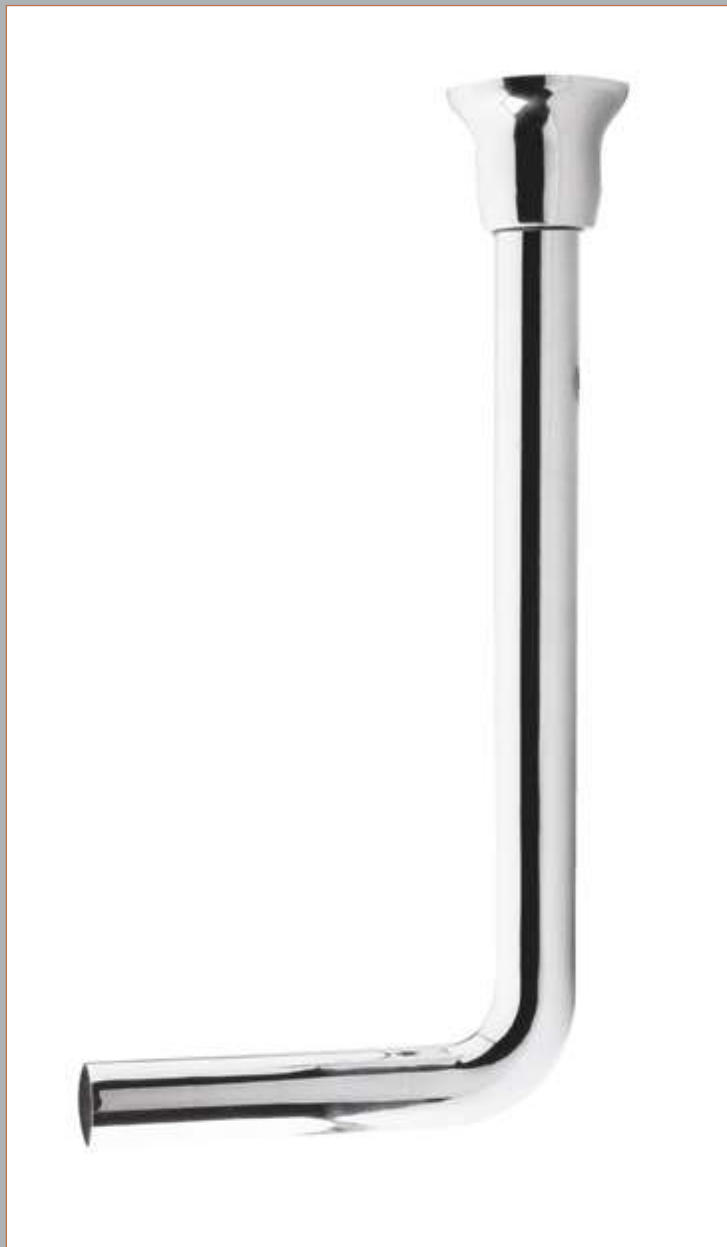

Sales Code: FA302

Description: Low Level Flush Pipe Pack

Product Dimensions

Length (mm):	
Width (mm):	81
Height (mm):	480
Depth (mm):	220
Nett Weight (kg):	0.78

Packaging Dimensions

Height (mm):	540
Width (mm):	200
Depth (mm):	75
Gross Weight (kg):	0.8

Packaging Data

Box Colour:	White Cardboard Box
Box Qty:	1
Label Size:	100 x 50
Label Colour:	White Label
Label Qty:	2

Outer Box Dimensions (If Applicable)

Height (mm):	
Width (mm):	
Length (mm):	
Depth (mm):	
Gross Weight (kg):	6
Barcode:	5055146107613

Product Details

Country of Origin:	China
Fitting Instruction:	No
CE & UKCA:	N/A
Product Material:	Brass
Heating Element Wattage:	Not Applicable
Colour/Finish:	Chrome
Product Diameter:	38mm
Connection Size:	11/2"