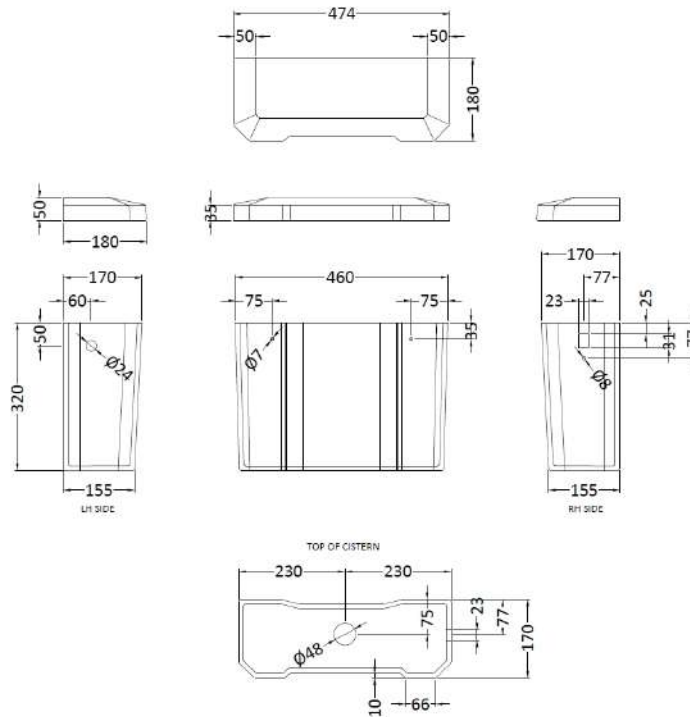

Packaging Dimensions

Height (mm):	500
Width (mm):	380
Depth (mm):	515
Gross Weight (kg):	19.6

Packaging Data

Box Colour:	
Box Qty:	
Label Size:	x
Label Colour:	
Label Qty:	

Outer Box Dimensions (If Applicable)

Height (mm):	
Width (mm):	
Depth (mm):	
Gross Weight (kg):	
Barcode:	5055275895573

Product Details

Country of Origin:	China
Fitting Instruction:	No
Certification: CE & UKCA:	WRAS: N/A WRAS No: N/A
Product Material:	Vitreous China
Fixing Supplied:	No

Basins: Tap Hole: Not Applicable Chain Stay Hole: Not Applicable
 Template: Not Applicable Waste Type Req: Not Applicable
 Overflow Inc: Not Applicable Overflow Cover: Not Applicable
 Inner Bowl Depth (mm): N/A

Sales Code: NCS872B

Description: High Level Cistern B (Inc' Fittings)

Product Dimensions

Height (mm):	370
Width (mm):	474
Depth (mm):	180
Nett Weight (kg):	14.5

Packaging Dimensions

Height (mm):	316
Width (mm):	168
Depth (mm):	455
Gross Weight (kg):	15.9