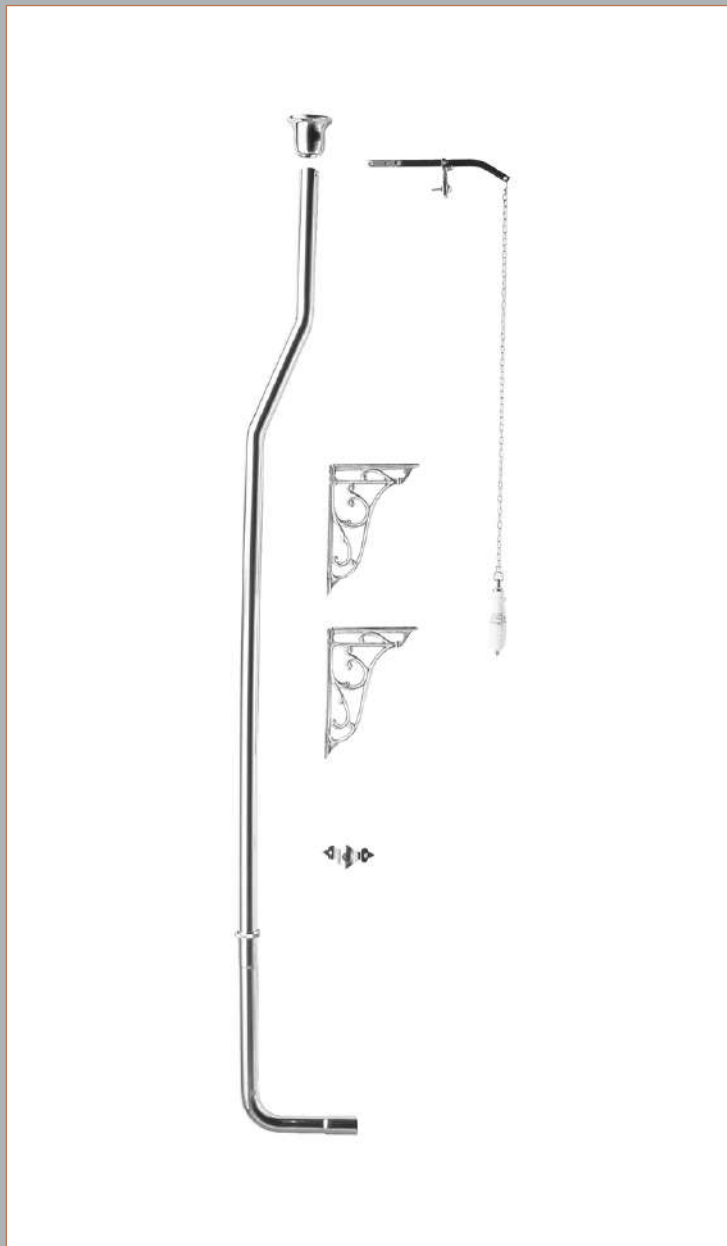

Sales Code: FA313

Description: High Level Flush Pipe Pack

Product Dimensions

Length (mm):	
Width (mm):	80
Height (mm):	1683
Depth (mm):	205
Nett Weight (kg):	3.07

Packaging Dimensions

Height (mm):	1435
Width (mm):	185
Depth (mm):	100
Gross Weight (kg):	3.78

Packaging Data

Box Colour:	White Cardboard Box
Box Qty:	1
Label Size:	100 x 50
Label Colour:	White Label
Label Qty:	2

Outer Box Dimensions (If Applicable)

Height (mm):	210
Width (mm):	1420
Length (mm):	
Depth (mm):	
Gross Weight (kg):	15
Barcode:	5055146108092

Product Details

Country of Origin:	China
Fitting Instruction:	No
CE & UKCA:	N/A
Product Material:	Brass
Heating Element Wattage:	Not Applicable
Colour/Finish:	Chrome
Product Diameter:	35mm
Connection Size:	1 1/2"