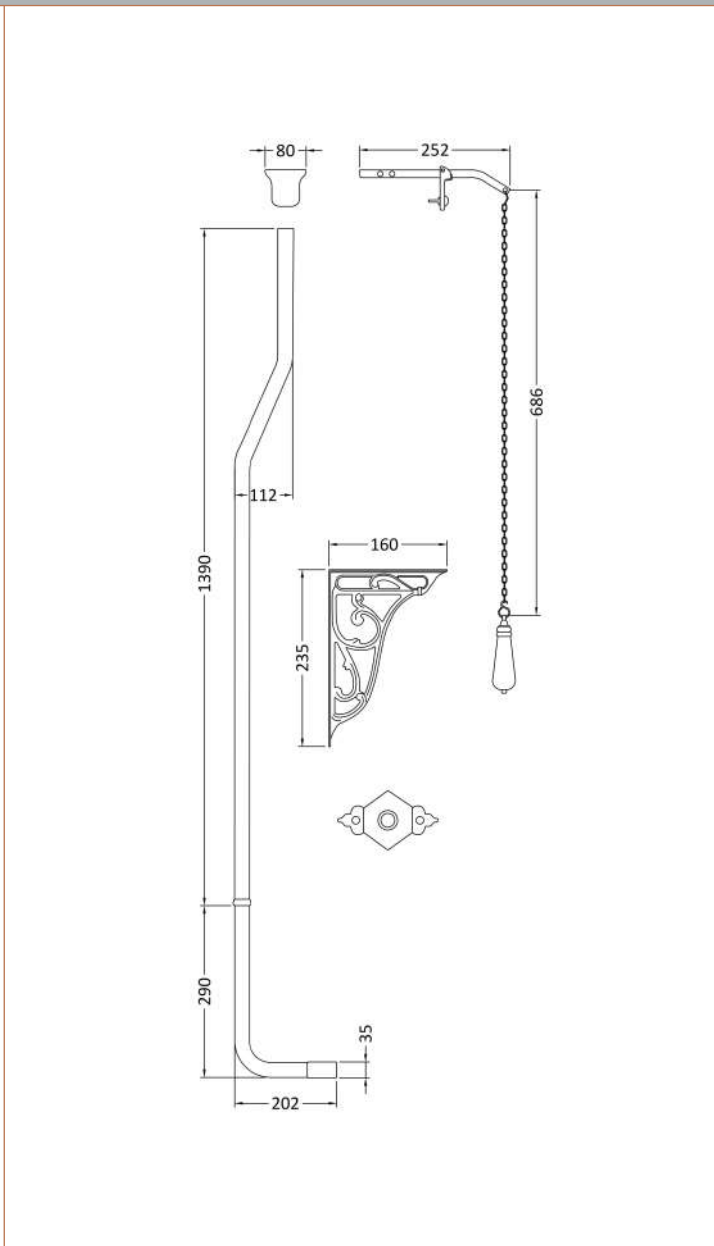

Sales Code: Ccr035

Description: Comfort High Level Wc & Flush Pipe

Packaging Details

Barcode: 5056211818632

Sales Code: NCS860

Description: Comfort Height High/Low Pan Exc Seat

Product Dimensions

Height (mm):	466
Width (mm):	370
Depth (mm):	515
Nett Weight (kg):	19

Sales Code: NCS872B

Description: High Level Cistern B (Inc' Fittings)

Product Dimensions

Height (mm):	370
Width (mm):	474
Depth (mm):	180
Nett Weight (kg):	14.5

Packaging Dimensions

Height (mm):	316
Width (mm):	168
Depth (mm):	455
Gross Weight (kg):	15.9

Basins: Tap Hole: Not Applicable Chain Stay Hole: Not Applicable
 Template: Not Applicable Waste Type Req: Not Applicable
 Overflow Inc: Not Applicable Overflow Cover: Not Applicable
 Inner Bowl Depth (mm): N/A

Sales Code: FA313

Description: High Level Flush Pipe Pack

Product Dimensions

Length (mm):	
Width (mm):	80
Height (mm):	1683
Depth (mm):	205
Nett Weight (kg):	3.07

Packaging Dimensions

Height (mm):	1435
Width (mm):	185
Depth (mm):	100
Gross Weight (kg):	3.78