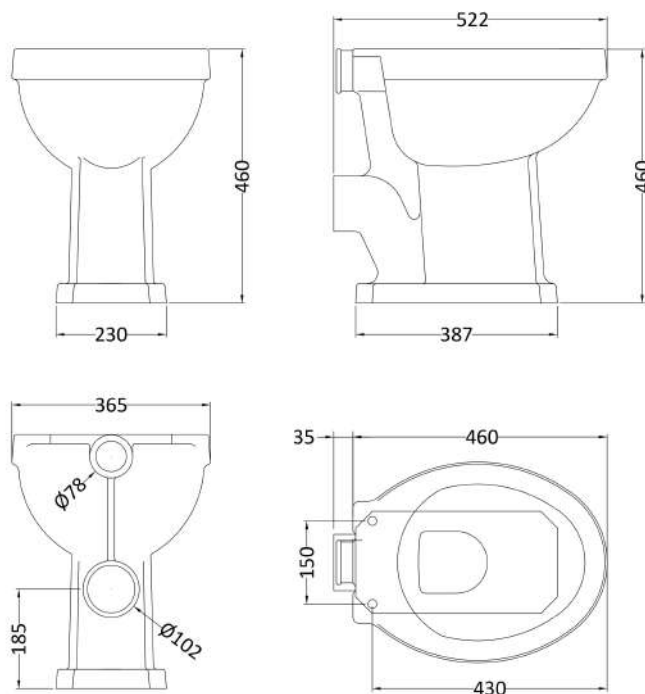

Sales Code: Ccr035

Description: Comfort High Level Wc & Flush Pipe

Packaging Details

Barcode: 5056211818632

Sales Code: NCS860

Description: Comfort Height High/Low Pan Exc Seat

Product Dimensions

Height (mm):	466
Width (mm):	370
Depth (mm):	515
Nett Weight (kg):	19

Packaging Dimensions

Height (mm):	500
Width (mm):	380
Depth (mm):	515
Gross Weight (kg):	19.6

Packaging Data

Box Colour:	
Box Qty:	
Label Size:	x
Label Colour:	
Label Qty:	

Outer Box Dimensions (If Applicable)

Height (mm):	
Width (mm):	
Depth (mm):	
Gross Weight (kg):	
Barcode:	5055275895573

Product Details

Country of Origin:	China
Fitting Instruction:	No
Certification: CE & UKCA:	WRAS: N/A WRAS No: N/A
Product Material:	Vitreous China
Fixing Supplied:	No

Sales Code: FA313

Description: High Level Flush Pipe Pack

Product Dimensions

Length (mm):	
Width (mm):	80
Height (mm):	1683
Depth (mm):	205
Nett Weight (kg):	3.07

Packaging Dimensions

Height (mm):	1435
Width (mm):	185
Depth (mm):	100
Gross Weight (kg):	3.78