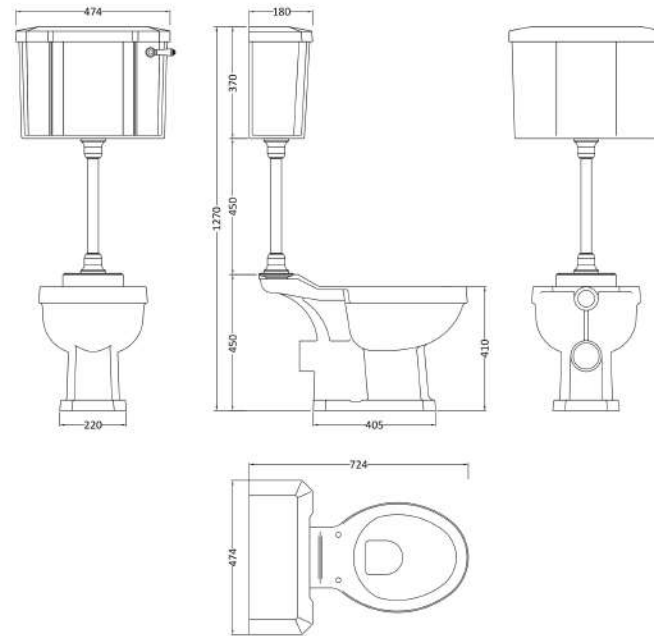

Sales Code: Ccr036

Description: Richmond Mid Level Wc W/ Flush Pipe Kit

Packaging Details

Barcode: 5056211892359

Sales Code: NCS871B

Description: Low Level Cistern B Ceramic Lever Ftgs

Product Dimensions

Height (mm):	370
Width (mm):	474
Depth (mm):	180
Nett Weight (kg):	14.5

Packaging Dimensions

Height (mm):	205
Width (mm):	485
Depth (mm):	397
Gross Weight (kg):	16.5

Packaging Data

Box Colour:	Brown Cardboard Box - Printed
Box Qty:	1
Label Size:	x
Label Colour:	Not Applicable
Label Qty:	0

Outer Box Dimensions (If Applicable)

Height (mm):	
Width (mm):	
Depth (mm):	
Gross Weight (kg):	
Barcode:	5055369040155

Product Details

Country of Origin:	China
Fitting Instruction:	No
Certification: CE & UKCA:	N/A
WRAS: Yes	WRAS No: N/A
Product Material:	Vitreous China
Fixing Supplied:	No

Sales Code: NCS880

Description: Toilet Pan C/C (Excluding Seat)

Product Dimensions

Height (mm):	450
Width (mm):	353
Depth (mm):	690
Nett Weight (kg):	20.42

Packaging Dimensions

Height (mm):	335
Width (mm):	700
Depth (mm):	450
Gross Weight (kg):	21.5