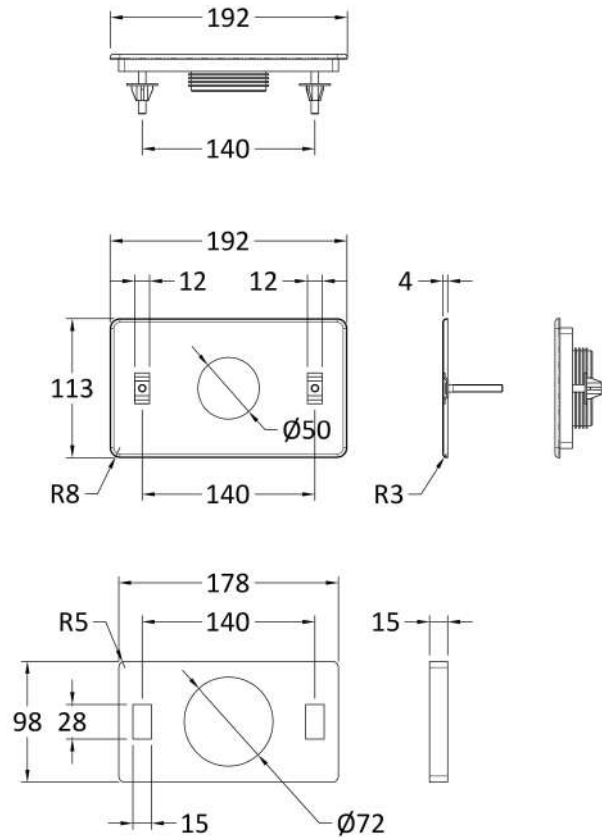

Outer Box Dimensions (If Applicable)

Height (mm):	
Width (mm):	
Depth (mm):	
Gross Weight (kg):	
Barcode:	5055369040155

Product Details

Country of Origin:	China
Fitting Instruction:	No
Certification: CE & UKCA:	N/A
WRAS: Yes	WRAS No: N/A
Product Material:	Vitreous China
Fixing Supplied:	No

Sales Code: NCS880

Description: Toilet Pan C/C (Excluding Seat)

Product Dimensions

Height (mm):	450
Width (mm):	353
Depth (mm):	690
Nett Weight (kg):	20.42

Packaging Dimensions

Height (mm):	335
Width (mm):	700
Depth (mm):	450
Gross Weight (kg):	21.5

Sales Code: FA303

Description: Mid-Level Cover Plate, Pad & Seal Ring

Product Dimensions

Length (mm):	
Width (mm):	192
Height (mm):	4
Depth (mm):	113
Nett Weight (kg):	0.2

Packaging Dimensions

Height (mm):	260
Width (mm):	75
Depth (mm):	95
Gross Weight (kg):	0.24

Sales Code: FA304

Description: Mid-Level Straight Flush Pipe

Product Dimensions

Length (mm):	
Width (mm):	82
Height (mm):	456
Depth (mm):	82
Nett Weight (kg):	0.4

Packaging Dimensions

Height (mm):	100
Width (mm):	115
Depth (mm):	515
Gross Weight (kg):	0.48