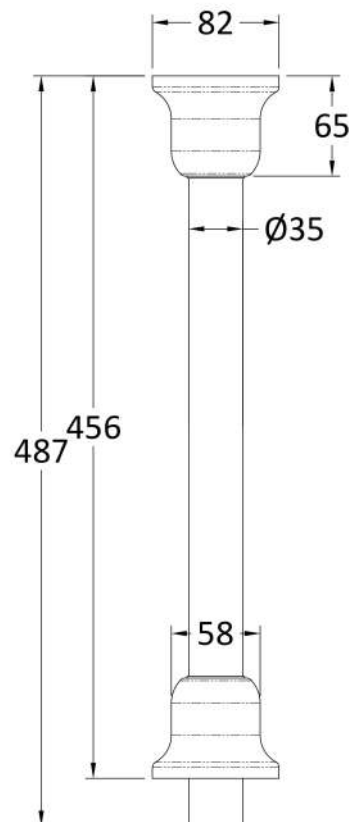

Sales Code: NCS880

Description: Toilet Pan C/C (Excluding Seat)

Product Dimensions

Height (mm):	450
Width (mm):	353
Depth (mm):	690
Nett Weight (kg):	20.42

Packaging Dimensions

Height (mm):	335
Width (mm):	700
Depth (mm):	450
Gross Weight (kg):	21.5

Sales Code: FA303

Description: Mid-Level Cover Plate, Pad & Seal Ring

Product Dimensions

Length (mm):	
Width (mm):	192
Height (mm):	4
Depth (mm):	113
Nett Weight (kg):	0.2

Packaging Dimensions

Height (mm):	260
Width (mm):	75
Depth (mm):	95
Gross Weight (kg):	0.24

Packaging Data

Box Colour:	White Cardboard Box
Box Qty:	1
Label Size:	100 x 50
Label Colour:	White Label
Label Qty:	2

Outer Box Dimensions (If Applicable)

Height (mm):	
Width (mm):	
Length (mm):	
Depth (mm):	
Gross Weight (kg):	
Barcode:	5056211883890

Sales Code: FA304

Description: Mid-Level Straight Flush Pipe

Product Dimensions

Length (mm):	
Width (mm):	82
Height (mm):	456
Depth (mm):	82
Nett Weight (kg):	0.4

Packaging Dimensions

Height (mm):	100
Width (mm):	115
Depth (mm):	515
Gross Weight (kg):	0.48