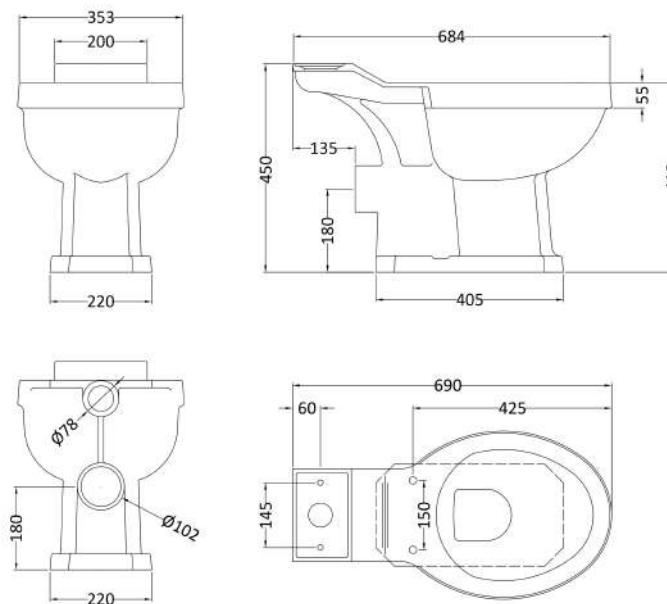

Packaging Dimensions

Height (mm):	205
Width (mm):	485
Depth (mm):	397
Gross Weight (kg):	16.5

Packaging Data

Box Colour:	Brown Cardboard Box - Printed
Box Qty:	1
Label Size:	x
Label Colour:	Not Applicable
Label Qty:	0

Outer Box Dimensions (If Applicable)

Height (mm):	
Width (mm):	
Depth (mm):	
Gross Weight (kg):	
Barcode:	5055369040155

Product Details

Country of Origin:	China
Fitting Instruction:	No
Certification: CE & UKCA:	N/A
WRAS: Yes	WRAS No: N/A
Product Material:	Vitreous China
Fixing Supplied:	No

Sales Code: NCS880

Description: Toilet Pan C/C (Excluding Seat)

Product Dimensions

Height (mm):	450
Width (mm):	353
Depth (mm):	690
Nett Weight (kg):	20.42

Packaging Dimensions

Height (mm):	335
Width (mm):	700
Depth (mm):	450
Gross Weight (kg):	21.5

Sales Code: FA304

Description: Mid-Level Straight Flush Pipe

Product Dimensions

Length (mm):	
Width (mm):	82
Height (mm):	456
Depth (mm):	82
Nett Weight (kg):	0.4

Packaging Dimensions

Height (mm):	100
Width (mm):	115
Depth (mm):	515
Gross Weight (kg):	0.48