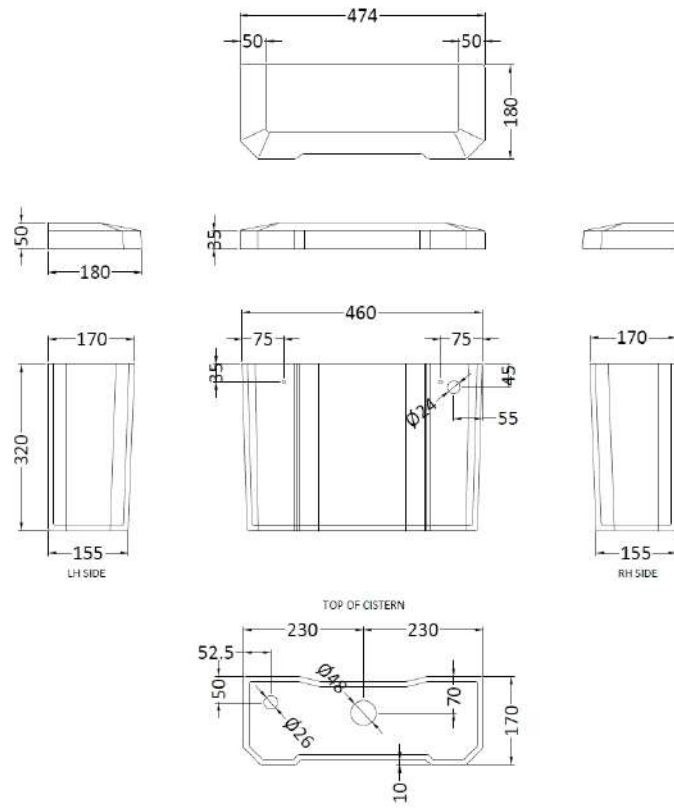

Sales Code: Ccr036

Description: Richmond Mid Level Wc W/ Flush Pipe Kit

Packaging Details

Barcode: 5056211892359

Sales Code: NCS871B

Description: Low Level Cistern B Ceramic Lever Ftgs

Product Dimensions

Height (mm):	370
Width (mm):	474
Depth (mm):	180
Nett Weight (kg):	14.5

Packaging Dimensions

Height (mm):	205
Width (mm):	485
Depth (mm):	397
Gross Weight (kg):	16.5

Packaging Data

Box Colour:	Brown Cardboard Box - Printed
Box Qty:	1
Label Size:	x
Label Colour:	Not Applicable
Label Qty:	0

Outer Box Dimensions (If Applicable)

Height (mm):	
Width (mm):	
Depth (mm):	
Gross Weight (kg):	
Barcode:	5055369040155

Product Details

Country of Origin:	China
Fitting Instruction:	No
Certification: CE & UKCA:	N/A
WRAS: Yes	WRAS No: N/A
Product Material:	Vitreous China
Fixing Supplied:	No

Sales Code: NCS880

Description: Toilet Pan C/C (Excluding Seat)

Product Dimensions

Height (mm):	450
Width (mm):	353
Depth (mm):	690
Nett Weight (kg):	20.42

Packaging Dimensions

Height (mm):	335
Width (mm):	700
Depth (mm):	450
Gross Weight (kg):	21.5