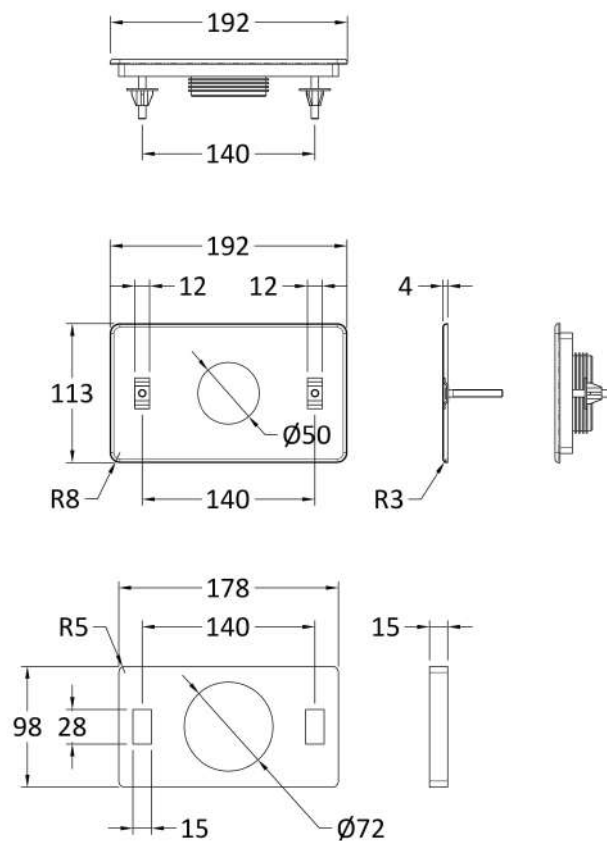

Sales Code: NCS850

Description: Comfort Height Toilet Pan Cc Exc Seat

Product Dimensions

Height (mm):	495
Width (mm):	355
Depth (mm):	700
Nett Weight (kg):	22.5

Packaging Dimensions

Height (mm):	380
Width (mm):	720
Depth (mm):	505
Gross Weight (kg):	23.1

Packaging Data

Box Colour:	
Box Qty:	
Label Size:	x
Label Colour:	
Label Qty:	

Outer Box Dimensions (If Applicable)

Height (mm):	
Width (mm):	
Depth (mm):	
Gross Weight (kg):	
Barcode:	5055275895566

Product Details

Sales Code: FA303

Description: Mid-Level Cover Plate, Pad & Seal Ring

Product Dimensions

Length (mm):	
Width (mm):	192
Height (mm):	4
Depth (mm):	113
Nett Weight (kg):	0.2

Packaging Dimensions

Height (mm):	260
Width (mm):	75
Depth (mm):	95
Gross Weight (kg):	0.24

Sales Code: FA304

Description: Mid-Level Straight Flush Pipe

Product Dimensions

Length (mm):	
Width (mm):	82
Height (mm):	456
Depth (mm):	82
Nett Weight (kg):	0.4

Packaging Dimensions

Height (mm):	100
Width (mm):	115
Depth (mm):	515
Gross Weight (kg):	0.48