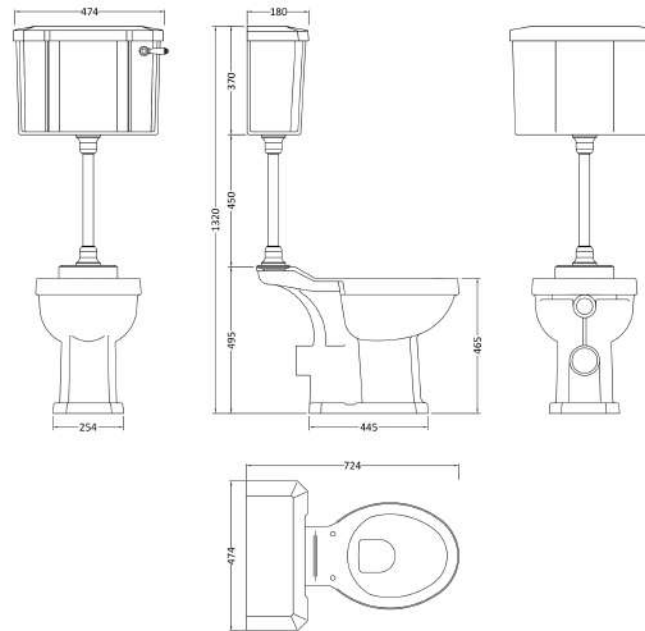

Sales Code: Ccr037

Description: Comfort Mid Level Pan & Flush Pipe Kit

Packaging Details

Barcode: 5056211884361

Sales Code: NCS871B

Description: Low Level Cistern B Ceramic Lever Ftgs

Product Dimensions

Height (mm):	370
Width (mm):	474
Depth (mm):	180
Nett Weight (kg):	14.5

Packaging Dimensions

Height (mm):	205
Width (mm):	485
Depth (mm):	397
Gross Weight (kg):	16.5

Packaging Data

Box Colour:	Brown Cardboard Box - Printed
Box Qty:	1
Label Size:	x
Label Colour:	Not Applicable
Label Qty:	0

Outer Box Dimensions (If Applicable)

Height (mm):	
Width (mm):	
Depth (mm):	
Gross Weight (kg):	
Barcode:	5055369040155

Product Details

Country of Origin:	China
Fitting Instruction:	No
Certification: CE & UKCA:	N/A
WRAS: Yes	WRAS No: N/A
Product Material:	Vitreous China
Fixing Supplied:	No

Sales Code: NCS850

Description: Comfort Height Toilet Pan Cc Exc Seat

Product Dimensions

Height (mm):	495
Width (mm):	355
Depth (mm):	700
Nett Weight (kg):	22.5

Packaging Dimensions

Height (mm):	380
Width (mm):	720
Depth (mm):	505
Gross Weight (kg):	23.1