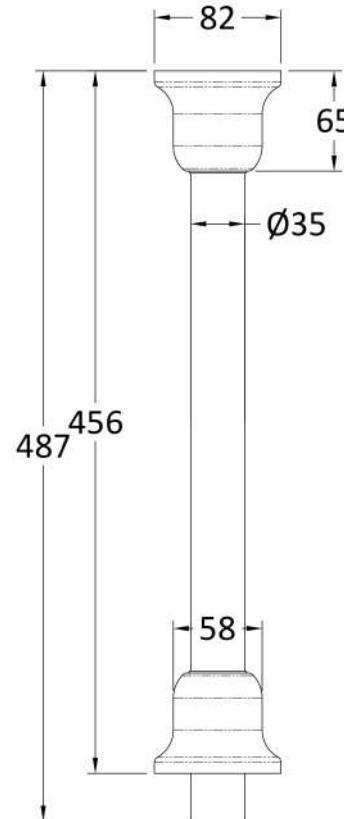

Packaging Data

Box Colour:	
Box Qty:	
Label Size:	x
Label Colour:	
Label Qty:	

Outer Box Dimensions (If Applicable)

Height (mm):	
Width (mm):	
Depth (mm):	
Gross Weight (kg):	
Barcode:	5055275895566

Product Details

Sales Code: FA303

Description: Mid-Level Cover Plate, Pad & Seal Ring

Product Dimensions

Length (mm):	
Width (mm):	192
Height (mm):	4
Depth (mm):	113
Nett Weight (kg):	0.2

Packaging Dimensions

Height (mm):	260
Width (mm):	75
Depth (mm):	95
Gross Weight (kg):	0.24

Packaging Data

Box Colour:	White Cardboard Box
Box Qty:	1
Label Size:	100 x 50
Label Colour:	White Label
Label Qty:	2

Outer Box Dimensions (If Applicable)

Height (mm):	
Width (mm):	
Length (mm):	
Depth (mm):	
Gross Weight (kg):	
Barcode:	5056211883890

Sales Code: FA304

Description: Mid-Level Straight Flush Pipe

Product Dimensions

Length (mm):	
Width (mm):	82
Height (mm):	456
Depth (mm):	82
Nett Weight (kg):	0.4

Packaging Dimensions

Height (mm):	100
Width (mm):	115
Depth (mm):	515
Gross Weight (kg):	0.48