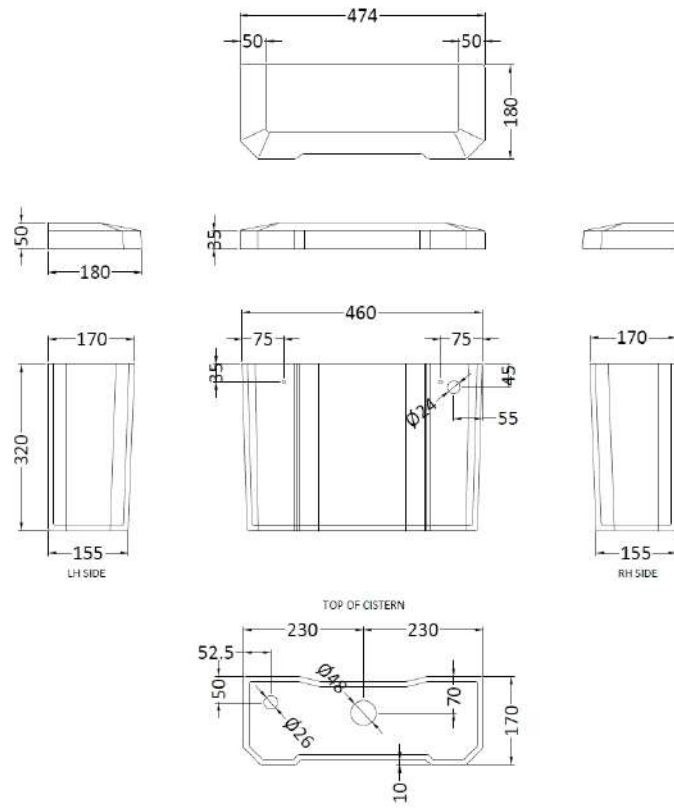

Sales Code: Ccr037

Description: Comfort Mid Level Pan & Flush Pipe Kit

Packaging Details

Barcode: 5056211884361

Sales Code: NCS871B

Description: Low Level Cistern B Ceramic Lever Ftgs

Product Dimensions

Height (mm):	370
Width (mm):	474
Depth (mm):	180
Nett Weight (kg):	14.5

Packaging Dimensions

Height (mm):	205
Width (mm):	485
Depth (mm):	397
Gross Weight (kg):	16.5

Packaging Data

Box Colour:	Brown Cardboard Box - Printed
Box Qty:	1
Label Size:	x
Label Colour:	Not Applicable
Label Qty:	0

Outer Box Dimensions (If Applicable)

Height (mm):	
Width (mm):	
Depth (mm):	
Gross Weight (kg):	
Barcode:	5055369040155

Product Details

Country of Origin:	China
Fitting Instruction:	No
Certification: CE & UKCA:	N/A
WRAS: Yes	WRAS No: N/A
Product Material:	Vitreous China
Fixing Supplied:	No

Sales Code: NCS850

Description: Comfort Height Toilet Pan Cc Exc Seat

Product Dimensions

Height (mm):	495
Width (mm):	355
Depth (mm):	700
Nett Weight (kg):	22.5

Packaging Dimensions

Height (mm):	380
Width (mm):	720
Depth (mm):	505
Gross Weight (kg):	23.1