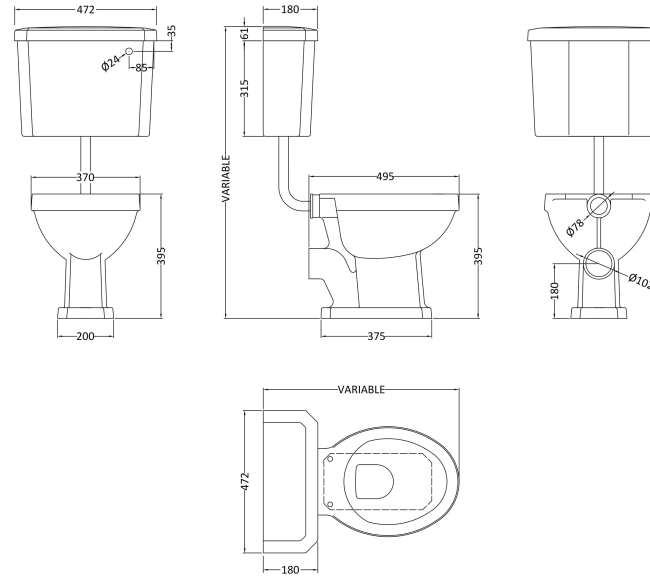

Sales Code: Cct001

Description: Carlton Low Level Wc & Flush Pipe Kit

Packaging Details

Barcode: 5056211820062

Sales Code: NCS870

Description: High/Low Level Pan (Excluding Seat)

Product Dimensions

Height (mm):	395
Width (mm):	370
Depth (mm):	495
Nett Weight (kg):	15.61

Packaging Dimensions

Height (mm):	425
Width (mm):	525
Depth (mm):	430
Gross Weight (kg):	16.5

Packaging Data

Box Colour:	Brown Cardboard Box - Printed
Box Qty:	1
Label Size:	100 x 50
Label Colour:	Not Applicable
Label Qty:	0

Outer Box Dimensions (If Applicable)

Height (mm):	
Width (mm):	
Depth (mm):	
Gross Weight (kg):	
Barcode:	5055369040131

Product Details

Country of Origin:	China
Fitting Instruction:	No
Certification:	CE: N/A WRAS: N/A WRAS No: N/A
Product Material:	Vitreous China
Fixing Supplied:	No

Sales Code: NCS871

Description: Low Level Cistern Ceramic Lever Ftgs

Product Dimensions

Height (mm):	362
Width (mm):	470
Depth (mm):	180
Nett Weight (kg):	14.5

Packaging Dimensions

Height (mm):	316
Width (mm):	168
Depth (mm):	455
Gross Weight (kg):	16.5