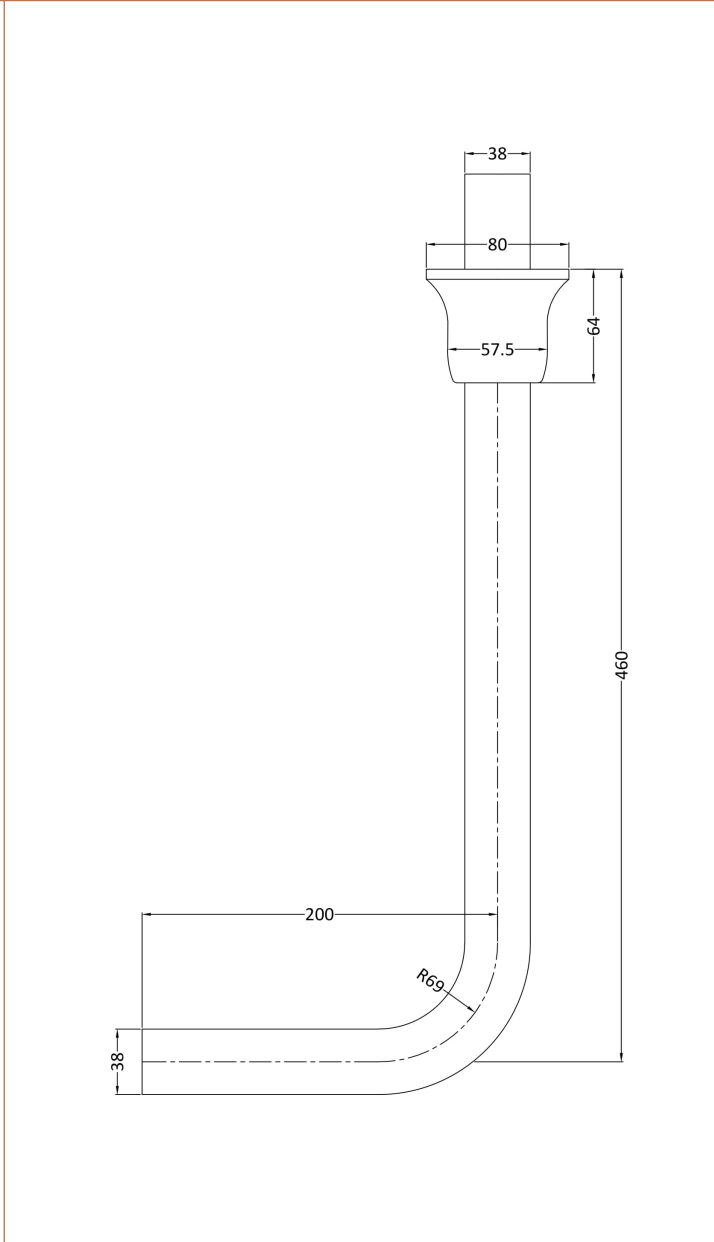

Sales Code: FA302

Description: Low Level Flush Pipe Pack

Product Dimensions

Length (mm):	
Width (mm):	81
Height (mm):	480
Depth (mm):	220
Nett Weight (kg):	0.78

Packaging Dimensions

Height (mm):	540
Width (mm):	200
Depth (mm):	75
Gross Weight (kg):	0.8

Packaging Data

Box Colour:	White Cardboard Box
Box Qty:	1
Label Size:	100 x 50
Label Colour:	White Label
Label Qty:	2

Outer Box Dimensions (If Applicable)

Height (mm):	
Width (mm):	
Length (mm):	
Depth (mm):	
Gross Weight (kg):	6
Barcode:	5055146107613

Product Details

Country of Origin:	China
Fitting Instruction:	No
CE Certification:	N/A
Product Material:	Brass
Heating Element Wattage:	Not Applicable
Colour/Finish:	Chrome
Product Diameter:	38mm
Connection Size:	11/2"