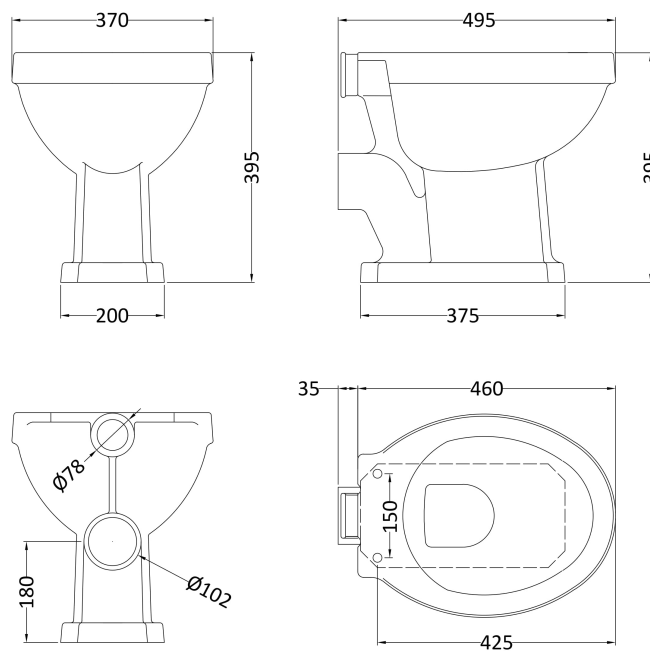

Sales Code: Cct001

Description: Carlton Low Level Wc & Flush Pipe Kit

Packaging Details

Barcode: 5056211820062

Sales Code: NCS870

Description: High/Low Level Pan (Excluding Seat)

Product Dimensions

Height (mm):	395
Width (mm):	370
Depth (mm):	495
Nett Weight (kg):	15.61

Packaging Dimensions

Height (mm):	425
Width (mm):	525
Depth (mm):	430
Gross Weight (kg):	16.5

Packaging Data

Box Colour:	Brown Cardboard Box - Printed
Box Qty:	1
Label Size:	100 x 50
Label Colour:	Not Applicable
Label Qty:	0

Outer Box Dimensions (If Applicable)

Height (mm):	
Width (mm):	
Depth (mm):	
Gross Weight (kg):	
Barcode:	5055369040131

Product Details

Country of Origin:	China
Fitting Instruction:	No
Certification:	CE: N/A WRAS: N/A WRAS No: N/A
Product Material:	Vitreous China
Fixing Supplied:	No

Sales Code: NCS871

Description: Low Level Cistern Ceramic Lever Ftgs

Product Dimensions

Height (mm):	362
Width (mm):	470
Depth (mm):	180
Nett Weight (kg):	14.5

Packaging Dimensions

Height (mm):	316
Width (mm):	168
Depth (mm):	455
Gross Weight (kg):	16.5