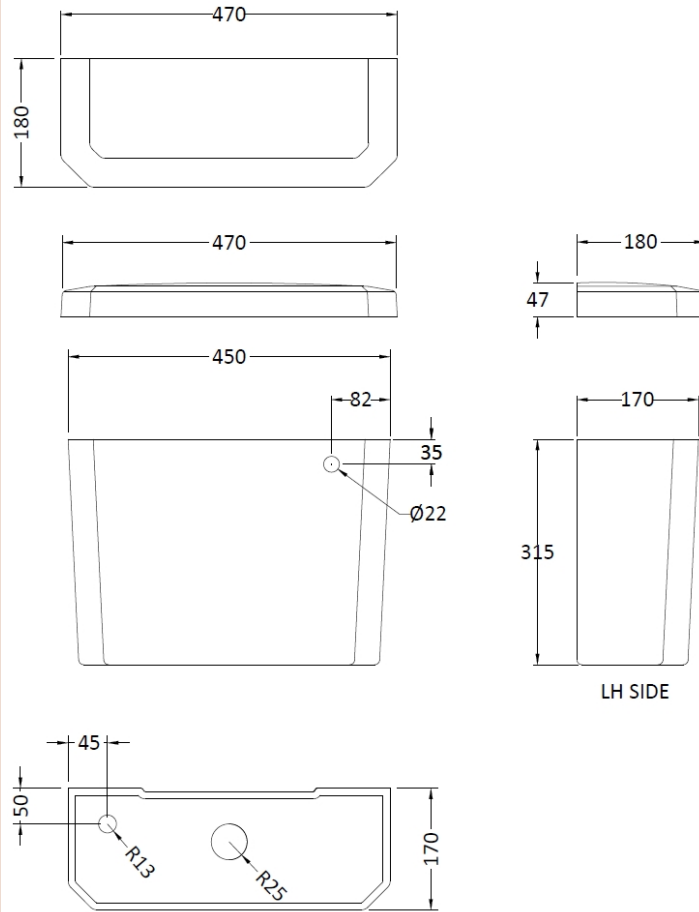

Packaging Dimensions

Height (mm):	425
Width (mm):	525
Depth (mm):	430
Gross Weight (kg):	16.5

Packaging Data

Box Colour:	Brown Cardboard Box - Printed
Box Qty:	1
Label Size:	100 x 50
Label Colour:	Not Applicable
Label Qty:	0

Outer Box Dimensions (If Applicable)

Height (mm):	
Width (mm):	
Depth (mm):	
Gross Weight (kg):	
Barcode:	5055369040131

Product Details

Country of Origin:	China
Fitting Instruction:	No
Certification:	CE: N/A WRAS: N/A WRAS No: N/A
Product Material:	Vitreous China
Fixing Supplied:	No

Basins: Tap Hole: Not Applicable Chain Stay Hole: Not Applicable
Template: Not Applicable Waste Type Req: Not Applicable
Overflow Inc: Not Applicable Overflow Cover: Not Applicable
Inner Bowl Depth (mm): N/A

Sales Code: NCS871

Description: Low Level Cistern Ceramic Lever Ftgs

Product Dimensions

Height (mm):	362
Width (mm):	470
Depth (mm):	180
Nett Weight (kg):	14.5

Packaging Dimensions

Height (mm):	316
Width (mm):	168
Depth (mm):	455
Gross Weight (kg):	16.5