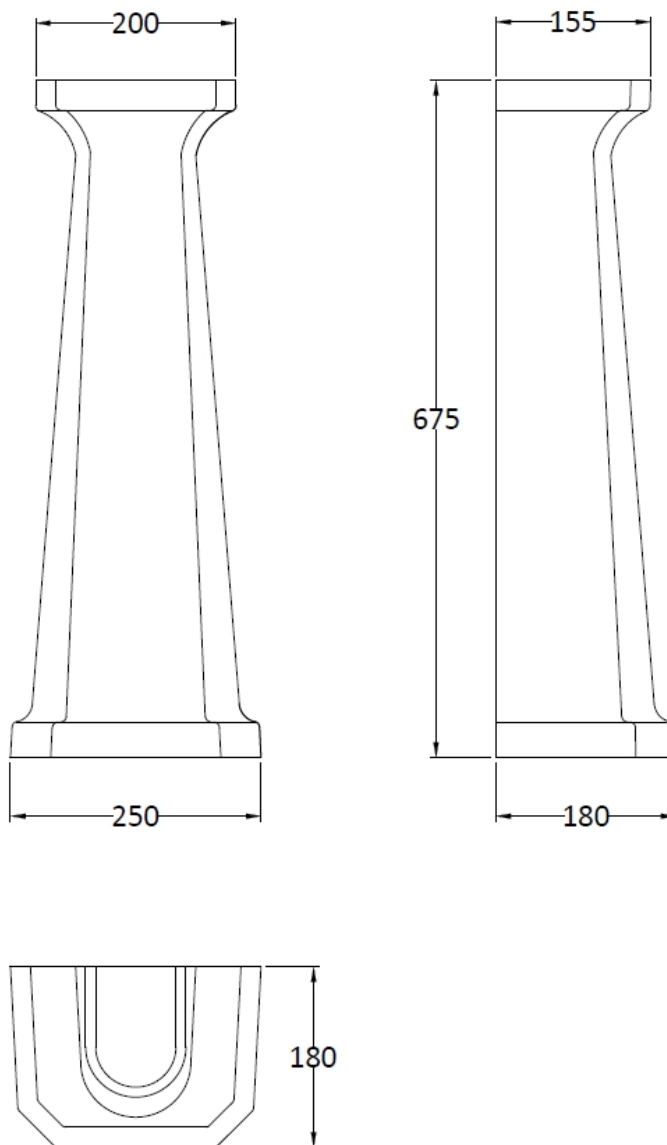

Sales Code: Cct004

Description: Carlton 560 2Th Basin & Full Pedestal

Packaging Details

Barcode: 5056211804895

Sales Code: NCS884

Description: 560mm Basin 2Th

Product Dimensions

Height (mm):	266
Width (mm):	560
Depth (mm):	450
Nett Weight (kg):	16.7

Packaging Dimensions

Height (mm):	290
Width (mm):	575
Depth (mm):	480
Gross Weight (kg):	17.5

Packaging Data

Box Colour:	Brown Cardboard Box - Printed
Box Qty:	1
Label Size:	100 x 50
Label Colour:	Not Applicable
Label Qty:	0

Outer Box Dimensions (If Applicable)

Height (mm):	
Width (mm):	
Depth (mm):	
Gross Weight (kg):	
Barcode:	5055369040025

Product Details

Country of Origin:	China
Fitting Instruction:	No
Certification:	CE: N/A WRAS: N/A WRAS No: N/A
Product Material:	Vitreous China
Fixing Supplied:	No

Sales Code: NCS883

Description: Full Pedestal

Product Dimensions

Height (mm):	670
Width (mm):	250
Depth (mm):	180
Nett Weight (kg):	11

Packaging Dimensions

Height (mm):	290
Width (mm):	685
Depth (mm):	200
Gross Weight (kg):	11.6