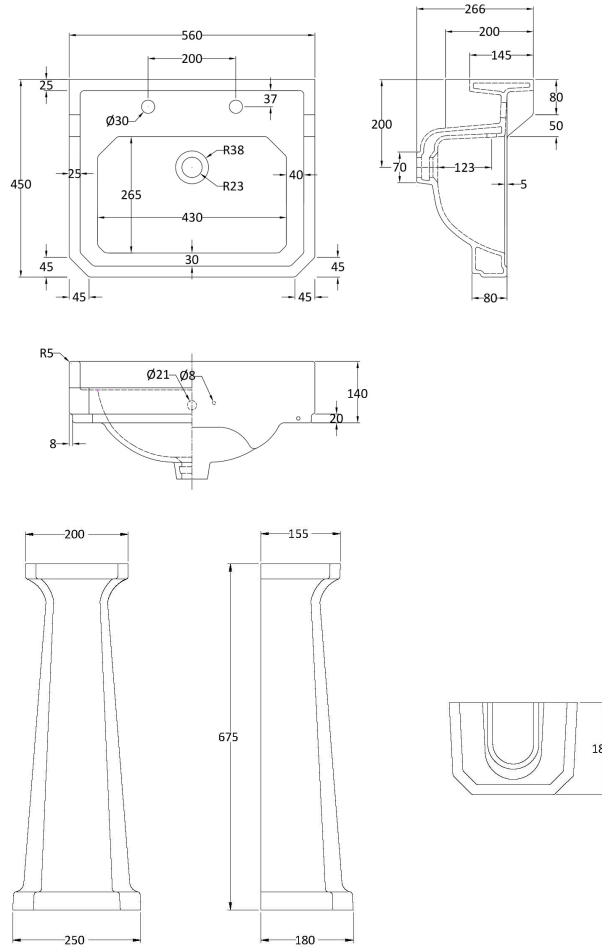

Sales Code: Cct004

Description: Carlton 560 2Th Basin & Full Pedestal

Packaging Details

Barcode: 5056211804895

Sales Code: NCS884

Description: 560mm Basin 2Th

Product Dimensions

Height (mm):	266
Width (mm):	560
Depth (mm):	450
Nett Weight (kg):	16.7

Packaging Dimensions

Height (mm):	290
Width (mm):	575
Depth (mm):	480
Gross Weight (kg):	17.5

Packaging Data

Box Colour:	Brown Cardboard Box - Printed
Box Qty:	1
Label Size:	100 x 50
Label Colour:	Not Applicable
Label Qty:	0

Outer Box Dimensions (If Applicable)

Height (mm):	
Width (mm):	
Depth (mm):	
Gross Weight (kg):	
Barcode:	5055369040025

Product Details

Country of Origin:	China
Fitting Instruction:	No
Certification:	CE: N/A WRAS: N/A WRAS No: N/A
Product Material:	Vitreous China
Fixing Supplied:	No

Sales Code: NCS883

Description: Full Pedestal

Product Dimensions

Height (mm):	670
Width (mm):	250
Depth (mm):	180
Nett Weight (kg):	11

Packaging Dimensions

Height (mm):	290
Width (mm):	685
Depth (mm):	200
Gross Weight (kg):	11.6