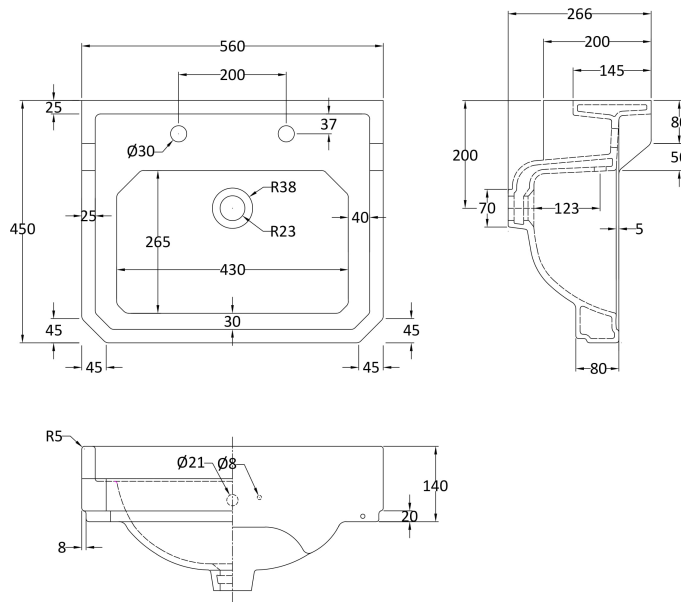

Sales Code: Cct004

Description: Carlton 560 2Th Basin & Full Pedestal

Packaging Details

Barcode: 5056211804895

Sales Code: NCS884

Description: 560mm Basin 2Th

Product Dimensions

Height (mm):	266
Width (mm):	560
Depth (mm):	450
Nett Weight (kg):	16.7

Packaging Dimensions

Height (mm):	290
Width (mm):	575
Depth (mm):	480
Gross Weight (kg):	17.5

Packaging Data

Box Colour:	Brown Cardboard Box - Printed
Box Qty:	1
Label Size:	100 x 50
Label Colour:	Not Applicable
Label Qty:	0

Outer Box Dimensions (If Applicable)

Height (mm):	
Width (mm):	
Depth (mm):	
Gross Weight (kg):	
Barcode:	5055369040025

Product Details

Country of Origin:	China
Fitting Instruction:	No
Certification:	CE: N/A WRAS: N/A WRAS No: N/A
Product Material:	Vitreous China
Fixing Supplied:	No

Sales Code: NCS883

Description: Full Pedestal

Product Dimensions

Height (mm):	670
Width (mm):	250
Depth (mm):	180
Nett Weight (kg):	11

Packaging Dimensions

Height (mm):	290
Width (mm):	685
Depth (mm):	200
Gross Weight (kg):	11.6