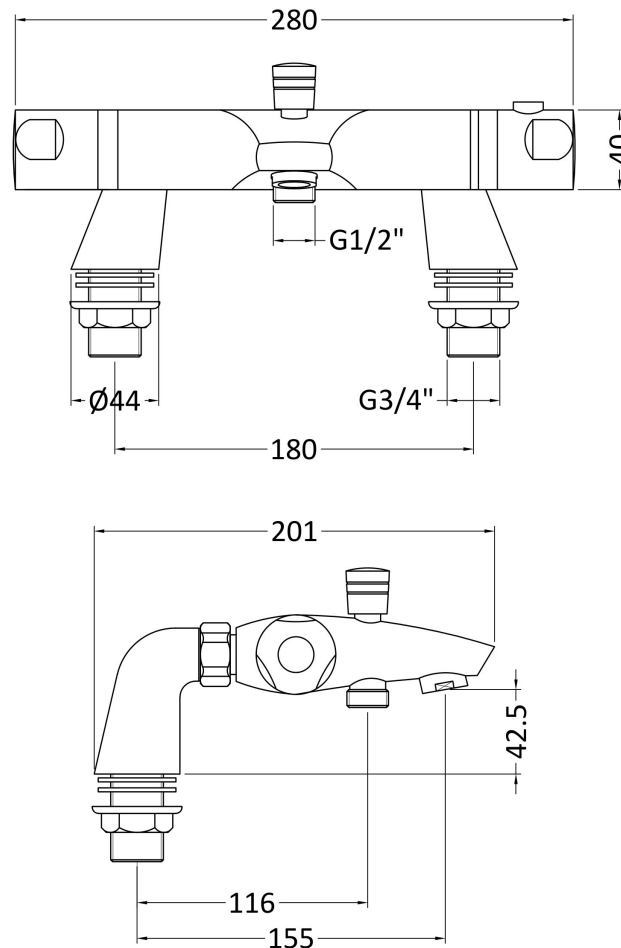

Sales Code: CD324

Description: Reef Thermostatic Bath Shower Mixer

Product Dimensions

Height (mm):	40
Width (mm):	288
Depth (mm):	195
Length (mm):	
Nett Weight (kg):	2.25

Packaging Dimensions

Height (mm):	310
Width (mm):	160
Depth (mm):	80
Gross Weight (kg):	2.6

Packaging Data

Box Colour:	White Cardboard Box
Box Qty:	0
Label Size:	0 x 0
Label Colour:	White Label
Label Qty:	0

Outer Box Dimensions (If Applicable)

Height (mm):	340
Width (mm):	300
Depth (mm):	420
Length (mm):	
Gross Weight (kg):	16
Barcode:	5055146130581

Product Details

Country of Origin:	China
Fitting Instruction:	Yes
Product Material:	Brass/ABS
Control Type:	Manual
Waste Included:	Waste Not Included
Waste Type:	Not Applicable
WRAS Approval: No	Approval No: N/A
Valve/Cartridge Type:	1/4 Turn Ceramic Disc
Colour/Finish:	Chrome
Mount Type:	Deck
Operating Pressure (bar):	1

Flow Rates: (Litres Per Min)	0.1 bar: 3	0.5 bar: 8	1 bar: 12	2 bar: 17	3 bar: 21
Pipe Size:	15 mm (1/2" Bsp)				
Pipe Centres:	N/A				