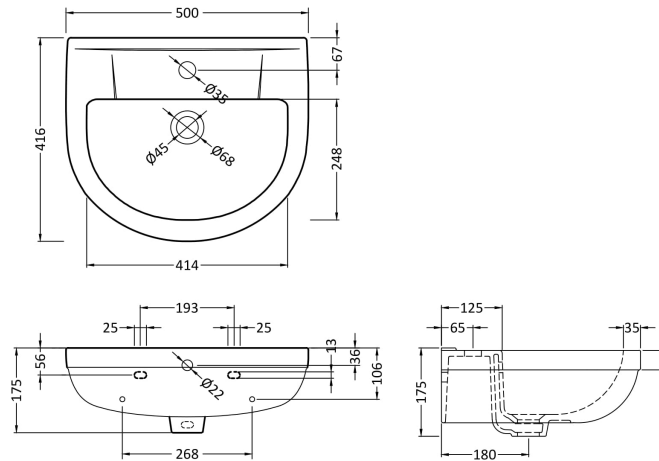

Sales Code: Chm002

Description: Harmony 500mm Basin & Pedestal

Packaging Details

Barcode: 5055275814109

Sales Code: NCH604

Description: Harmony 500 Basin 1Th

Product Dimensions

Height (mm):	175
Width (mm):	500
Depth (mm):	416
Nett Weight (kg):	15

Packaging Dimensions

Height (mm):	192
Width (mm):	570
Depth (mm):	440
Gross Weight (kg):	15.2

Packaging Data

Box Colour:	Brown Cardboard Box
Box Qty:	1
Label Size:	100 x 50
Label Colour:	White Label
Label Qty:	2

Outer Box Dimensions (If Applicable)

Height (mm):	
Width (mm):	
Depth (mm):	
Gross Weight (kg):	
Barcode:	5055275827147

Product Details

Country of Origin:	China
Fitting Instruction:	No
Certification:	CE: WRAS: N/A WRAS No: N/A
Product Material:	Vitreous China
Fixing Supplied:	No

Sales Code: NCH603

Description: Harmony Pedestal

Product Dimensions

Height (mm):	685
Width (mm):	180
Depth (mm):	165
Nett Weight (kg):	9.2

Packaging Dimensions

Height (mm):	710
Width (mm):	180
Depth (mm):	190
Gross Weight (kg):	9.4