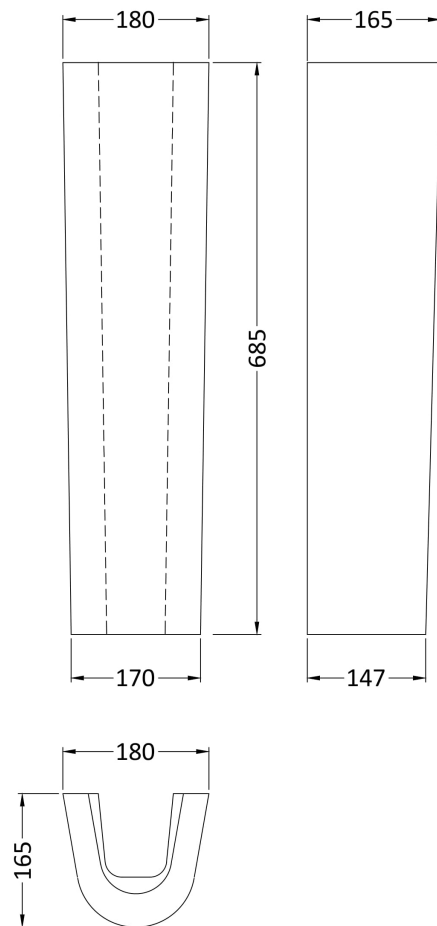

Sales Code: Chm002

Description: Harmony 500mm Basin & Pedestal

Packaging Details

Barcode: 5055275814109

Sales Code: NCH604

Description: Harmony 500 Basin 1Th

Product Dimensions

Height (mm):	175
Width (mm):	500
Depth (mm):	416
Nett Weight (kg):	15

Packaging Dimensions

Height (mm):	192
Width (mm):	570
Depth (mm):	440
Gross Weight (kg):	15.2

Packaging Data

Box Colour:	Brown Cardboard Box
Box Qty:	1
Label Size:	100 x 50
Label Colour:	White Label
Label Qty:	2

Outer Box Dimensions (If Applicable)

Height (mm):	
Width (mm):	
Depth (mm):	
Gross Weight (kg):	
Barcode:	5055275827147

Product Details

Country of Origin:	China
Fitting Instruction:	No
Certification:	CE: WRAS: N/A WRAS No: N/A
Product Material:	Vitreous China
Fixing Supplied:	No

Sales Code: NCH603

Description: Harmony Pedestal

Product Dimensions

Height (mm):	685
Width (mm):	180
Depth (mm):	165
Nett Weight (kg):	9.2

Packaging Dimensions

Height (mm):	710
Width (mm):	180
Depth (mm):	190
Gross Weight (kg):	9.4