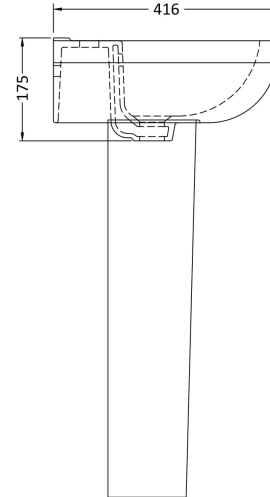

Sales Code: Chm002

Description: Harmony 500mm Basin & Pedestal

Packaging Details

Barcode: 5055275814109

Sales Code: NCH604

Description: Harmony 500 Basin 1Th

Product Dimensions

Height (mm):	175
Width (mm):	500
Depth (mm):	416
Nett Weight (kg):	15

Packaging Dimensions

Height (mm):	192
Width (mm):	570
Depth (mm):	440
Gross Weight (kg):	15.2

Packaging Data

Box Colour:	Brown Cardboard Box
Box Qty:	1
Label Size:	100 x 50
Label Colour:	White Label
Label Qty:	2

Outer Box Dimensions (If Applicable)

Height (mm):	
Width (mm):	
Depth (mm):	
Gross Weight (kg):	
Barcode:	5055275827147

Product Details

Country of Origin:	China
Fitting Instruction:	No
Certification:	CE: WRAS: N/A WRAS No: N/A
Product Material:	Vitreous China
Fixing Supplied:	No

Sales Code: NCH603

Description: Harmony Pedestal

Product Dimensions

Height (mm):	685
Width (mm):	180
Depth (mm):	165
Nett Weight (kg):	9.2

Packaging Dimensions

Height (mm):	710
Width (mm):	180
Depth (mm):	190
Gross Weight (kg):	9.4