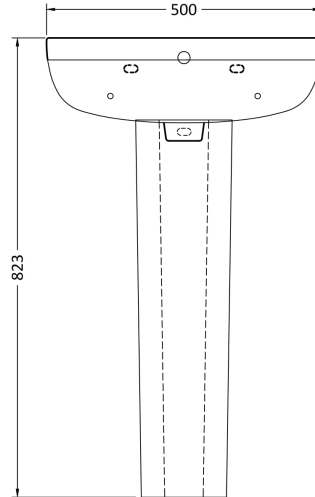

Sales Code: Chm002

Description: Harmony 500mm Basin & Pedestal

Packaging Details

Barcode: 5055275814109

Sales Code: NCH604

Description: Harmony 500 Basin 1Th

Product Dimensions

Height (mm):	175
Width (mm):	500
Depth (mm):	416
Nett Weight (kg):	15

Packaging Dimensions

Height (mm):	192
Width (mm):	570
Depth (mm):	440
Gross Weight (kg):	15.2

Packaging Data

Box Colour:	Brown Cardboard Box
Box Qty:	1
Label Size:	100 x 50
Label Colour:	White Label
Label Qty:	2

Outer Box Dimensions (If Applicable)

Height (mm):	
Width (mm):	
Depth (mm):	
Gross Weight (kg):	
Barcode:	5055275827147

Product Details

Country of Origin:	China
Fitting Instruction:	No
Certification:	CE: WRAS: N/A WRAS No: N/A
Product Material:	Vitreous China
Fixing Supplied:	No

Sales Code: NCH603

Description: Harmony Pedestal

Product Dimensions

Height (mm):	685
Width (mm):	180
Depth (mm):	165
Nett Weight (kg):	9.2

Packaging Dimensions

Height (mm):	710
Width (mm):	180
Depth (mm):	190
Gross Weight (kg):	9.4