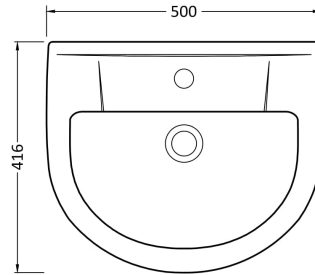

Sales Code: Chm002

Description: Harmony 500mm Basin & Pedestal

Packaging Details

Barcode: 5055275814109

Sales Code: NCH604

Description: Harmony 500 Basin 1Th

Product Dimensions

Height (mm):	175
Width (mm):	500
Depth (mm):	416
Nett Weight (kg):	15

Packaging Dimensions

Height (mm):	192
Width (mm):	570
Depth (mm):	440
Gross Weight (kg):	15.2

Packaging Data

Box Colour:	Brown Cardboard Box
Box Qty:	1
Label Size:	100 x 50
Label Colour:	White Label
Label Qty:	2

Outer Box Dimensions (If Applicable)

Height (mm):	
Width (mm):	
Depth (mm):	
Gross Weight (kg):	
Barcode:	5055275827147

Product Details

Country of Origin:	China
Fitting Instruction:	No
Certification:	CE: WRAS: N/A WRAS No: N/A
Product Material:	Vitreous China
Fixing Supplied:	No

Sales Code: NCH603

Description: Harmony Pedestal

Product Dimensions

Height (mm):	685
Width (mm):	180
Depth (mm):	165
Nett Weight (kg):	9.2

Packaging Dimensions

Height (mm):	710
Width (mm):	180
Depth (mm):	190
Gross Weight (kg):	9.4