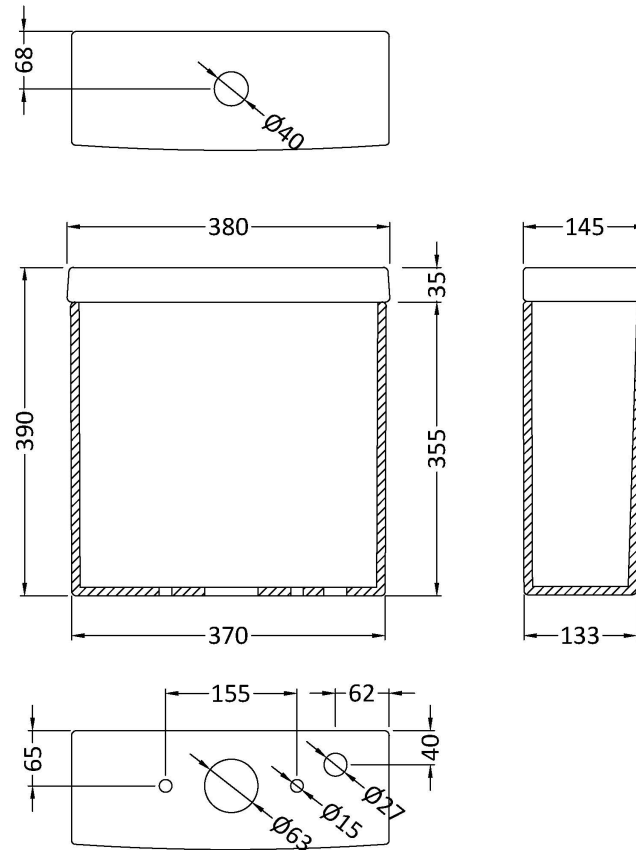

Sales Code: Chm003

Description: Harmony Pan & Cistern

Packaging Details

Barcode: 5055275814192

Sales Code: NCH601

Description: Harmony Cistern & Fittings

Product Dimensions

Height (mm):	390
Width (mm):	380
Depth (mm):	145
Nett Weight (kg):	13.5

Packaging Dimensions

Height (mm):	410
Width (mm):	425
Depth (mm):	170
Gross Weight (kg):	13.7

Packaging Data

Box Colour:	Brown Cardboard Box
Box Qty:	1
Label Size:	100 x 50
Label Colour:	White Label
Label Qty:	2

Outer Box Dimensions (If Applicable)

Height (mm):	
Width (mm):	
Depth (mm):	
Gross Weight (kg):	
Barcode:	5055275827123

Product Details

Country of Origin:	China
Fitting Instruction:	No
Certification:	CE: No WRAS: No WRAS No: N/A
Product Material:	Vitreous China
Fixing Supplied:	No

Sales Code: NCH600B

Description: Harmony Pan Without Seat

Product Dimensions

Height (mm):	407
Width (mm):	370
Depth (mm):	625
Nett Weight (kg):	25.5

Packaging Dimensions

Height (mm):	445
Width (mm):	400
Depth (mm):	650
Gross Weight (kg):	26