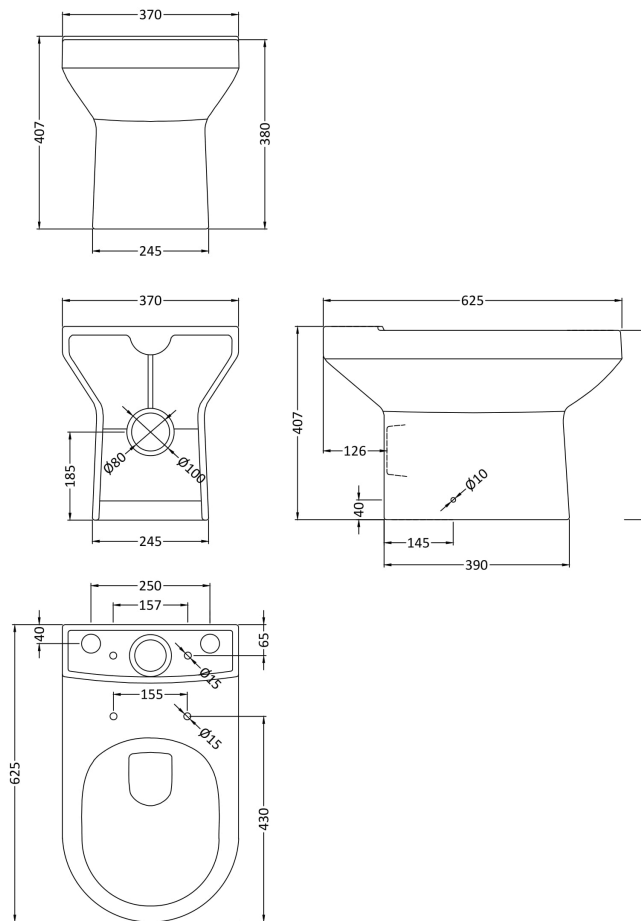

Sales Code: Chm003

Description: Harmony Pan & Cistern

Packaging Details

Barcode: 5055275814192

Sales Code: NCH601

Description: Harmony Cistern & Fittings

Product Dimensions

Height (mm):	390
Width (mm):	380
Depth (mm):	145
Nett Weight (kg):	13.5

Packaging Dimensions

Height (mm):	410
Width (mm):	425
Depth (mm):	170
Gross Weight (kg):	13.7

Packaging Data

Box Colour:	Brown Cardboard Box
Box Qty:	1
Label Size:	100 x 50
Label Colour:	White Label
Label Qty:	2

Outer Box Dimensions (If Applicable)

Height (mm):	
Width (mm):	
Depth (mm):	
Gross Weight (kg):	
Barcode:	5055275827123

Product Details

Country of Origin:	China
Fitting Instruction:	No
Certification:	CE: No WRAS: No WRAS No: N/A
Product Material:	Vitreous China
Fixing Supplied:	No

Sales Code: NCH600B

Description: Harmony Pan Without Seat

Product Dimensions

Height (mm):	407
Width (mm):	370
Depth (mm):	625
Nett Weight (kg):	25.5

Packaging Dimensions

Height (mm):	445
Width (mm):	400
Depth (mm):	650
Gross Weight (kg):	26