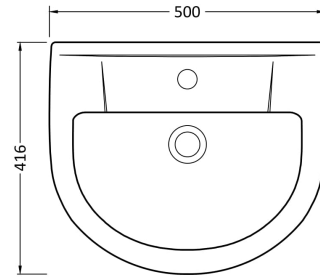

Sales Code: Chm004

Description: Harmony 500mm Basin & Semi Pedestal

Packaging Details

Barcode: 5055275867419