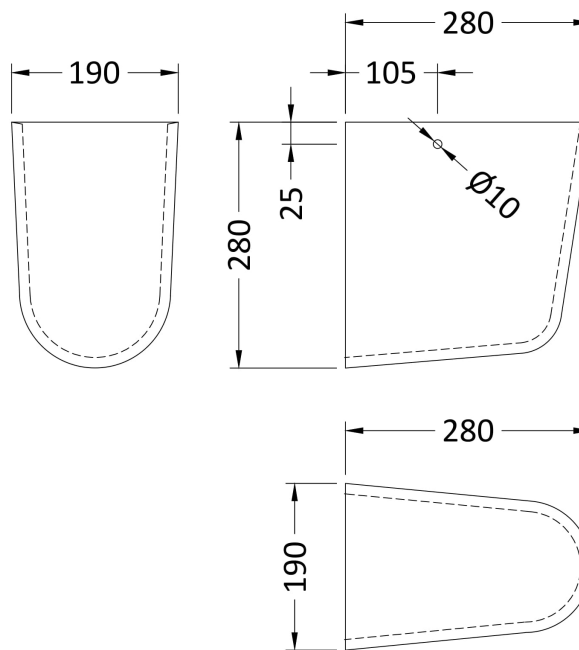

### Product Dimensions

Height (mm):	175
Width (mm):	500
Depth (mm):	416
Nett Weight (kg):	15

### Packaging Dimensions

Height (mm):	192
Width (mm):	570
Depth (mm):	440
Gross Weight (kg):	15.2

### Outer Box Dimensions (If Applicable)

Height (mm):	
Width (mm):	
Depth (mm):	
Gross Weight (kg):	
Barcode:	5055275827147

**Product Dimensions**

Height (mm):	280
Width (mm):	190
Depth (mm):	280
Nett Weight (kg):	6.4

**Packaging Dimensions**

Height (mm):	300
Width (mm):	210
Depth (mm):	295
Gross Weight (kg):	6.6

**Packaging Data**