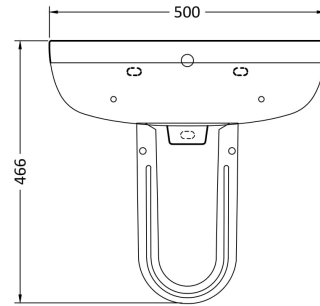

Sales Code: Chm004

Description: Harmony 500mm Basin & Semi Pedestal

Packaging Details

Barcode: 5055275867419