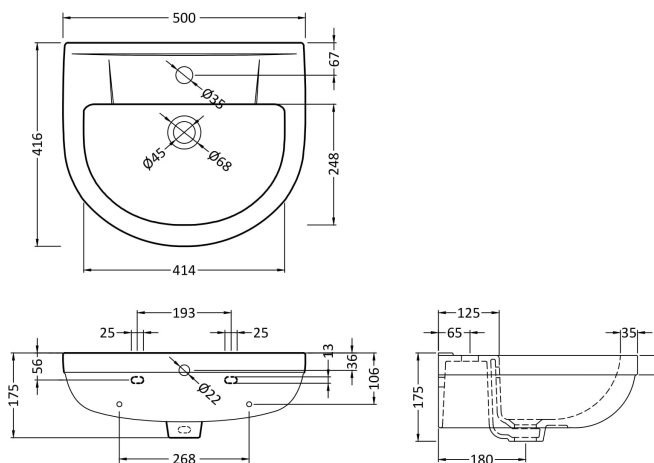

### Product Dimensions

Height (mm):	175
Width (mm):	500
Depth (mm):	416
Nett Weight (kg):	15

### Packaging Dimensions

Height (mm):	192
Width (mm):	570
Depth (mm):	440
Gross Weight (kg):	15.2

### Outer Box Dimensions (If Applicable)

Height (mm):	
Width (mm):	
Depth (mm):	
Gross Weight (kg):	
Barcode:	5055275827147

**Product Dimensions**

Height (mm):	280
Width (mm):	190
Depth (mm):	280
Nett Weight (kg):	6.4

**Packaging Dimensions**

Height (mm):	300
Width (mm):	210
Depth (mm):	295
Gross Weight (kg):	6.6

**Packaging Data**