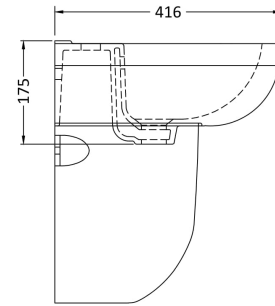

Sales Code: Chm004

Description: Harmony 500mm Basin & Semi Pedestal

Packaging Details

Barcode: 5055275867419