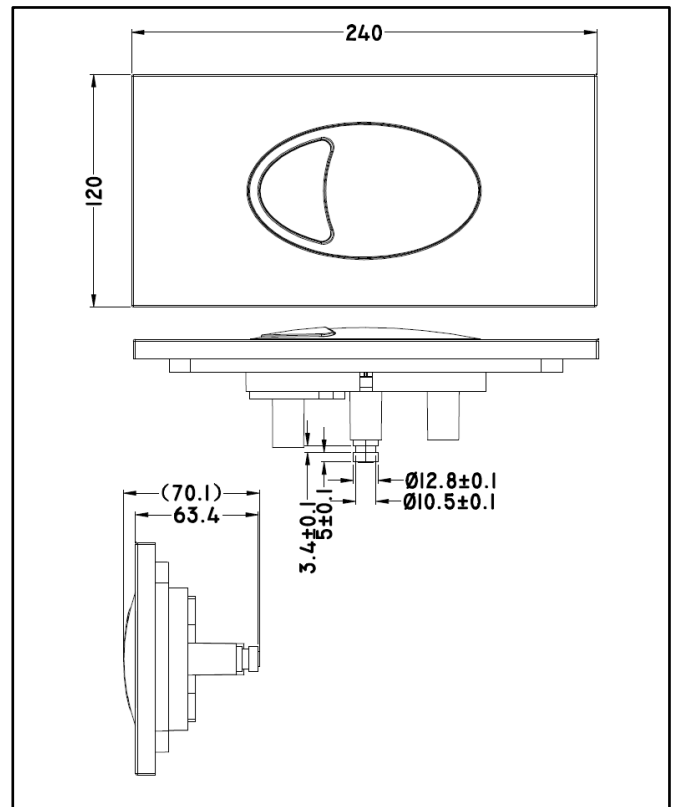

PRODUCT DATA SHEET

Large Dual Flush Plate & Access Panel 240x120mm

Product Code: CISTERN-BUTTON-BRONZE

SCUDO
BEAUTIFUL BATHROOMS

0330 124 7290

sales@scudo.co.uk www.scudo.co.uk

Scudo is the trading name of Harrison Bathrooms Ltd. Whilst we endeavour to ensure that the product information is accurate, we accept no liability for any information given. All images are for illustration purposes only. Product images and specification are subject to change. Measurements are in millimetres and are nominal.

Product Name	CISTERN-BUTTON-BRONZE
Product Description	Large Dual Flush Plate & Access Panel 240x120mm
Product Transportation	
Barcode	5060991201027
Country of origin	China
Commodity code	3922900000
Product Measurements	
Product Weight (KG)	0.2
Product Width (mm)	240
Product Height (mm)	120
Product Depth (mm)	10
Primary Packed Measurements	
Packaged Weight	0.326
Packed Length	130
Packed Width	80
Packed Height	240
General Information	
Construction Material	ABS
Installation type	Furniture mounted
Colour / Finish	Brushed Bronze