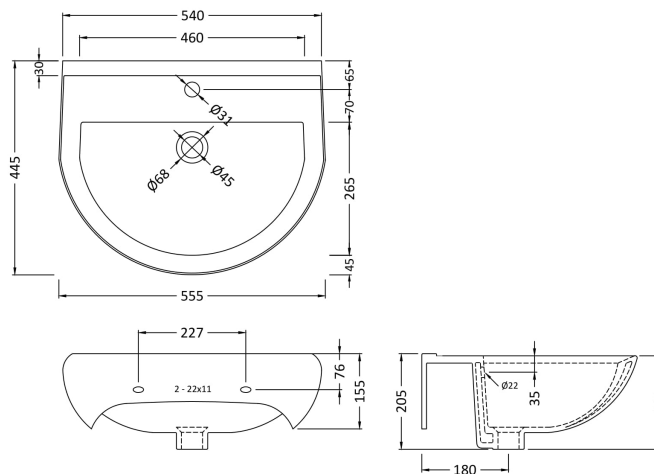

Sales Code: Civ002

Description: Ivo 550mm Basin & Pedestal 1Th

Packaging Details

Barcode: 5055275814116

Sales Code: NCS203

Description: Ivo Pedestal

Product Dimensions

Height (mm):	675
Width (mm):	165
Depth (mm):	165
Nett Weight (kg):	9

Packaging Dimensions

Height (mm):	700
Width (mm):	170
Depth (mm):	190
Gross Weight (kg):	9.26

Packaging Data

Box Colour:	Brown Cardboard Box - Printed
Box Qty:	1
Label Size:	100 x 50
Label Colour:	White Label
Label Qty:	2

Outer Box Dimensions (If Applicable)

Height (mm):	
Width (mm):	
Depth (mm):	
Gross Weight (kg):	
Barcode:	5060272820077

Product Details

Country of Origin:	China
Fitting Instruction:	No
Certification:	CE: N/A WRAS: N/A WRAS No: N/A
Product Material:	Vitreous China
Fixing Supplied:	No

Sales Code: NCS202

Description: Ivo Large Basin 1 T/H

Product Dimensions

Height (mm):	205
Width (mm):	540
Depth (mm):	445
Nett Weight (kg):	13.7

Packaging Dimensions

Height (mm):	210
Width (mm):	590
Depth (mm):	480
Gross Weight (kg):	13.9