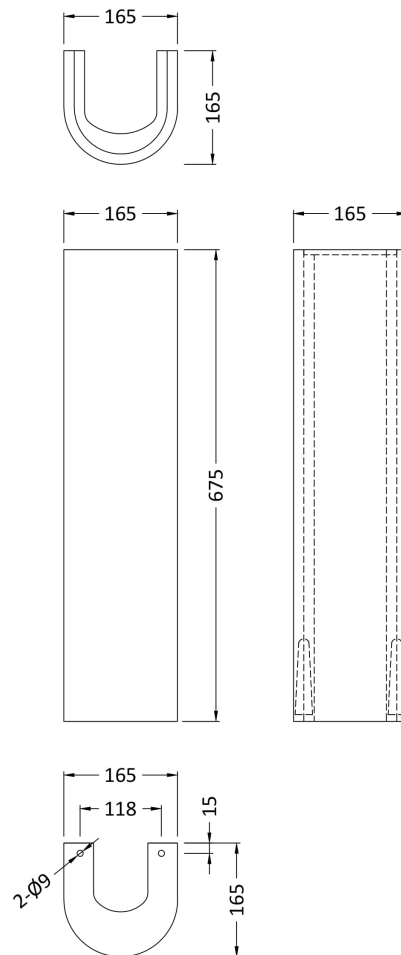

Sales Code: Civ002

Description: Ivo 550mm Basin & Pedestal 1Th

Packaging Details

Barcode: 5055275814116

Sales Code: NCS203

Description: Ivo Pedestal

Product Dimensions

Height (mm):	675
Width (mm):	165
Depth (mm):	165
Nett Weight (kg):	9

Packaging Dimensions

Height (mm):	700
Width (mm):	170
Depth (mm):	190
Gross Weight (kg):	9.26

Packaging Data

Box Colour:	Brown Cardboard Box - Printed
Box Qty:	1
Label Size:	100 x 50
Label Colour:	White Label
Label Qty:	2

Outer Box Dimensions (If Applicable)

Height (mm):	
Width (mm):	
Depth (mm):	
Gross Weight (kg):	
Barcode:	5060272820077

Product Details

Country of Origin:	China
Fitting Instruction:	No
Certification:	CE: N/A WRAS: N/A WRAS No: N/A
Product Material:	Vitreous China
Fixing Supplied:	No

Sales Code: NCS202

Description: Ivo Large Basin 1 T/H

Product Dimensions

Height (mm):	205
Width (mm):	540
Depth (mm):	445
Nett Weight (kg):	13.7

Packaging Dimensions

Height (mm):	210
Width (mm):	590
Depth (mm):	480
Gross Weight (kg):	13.9