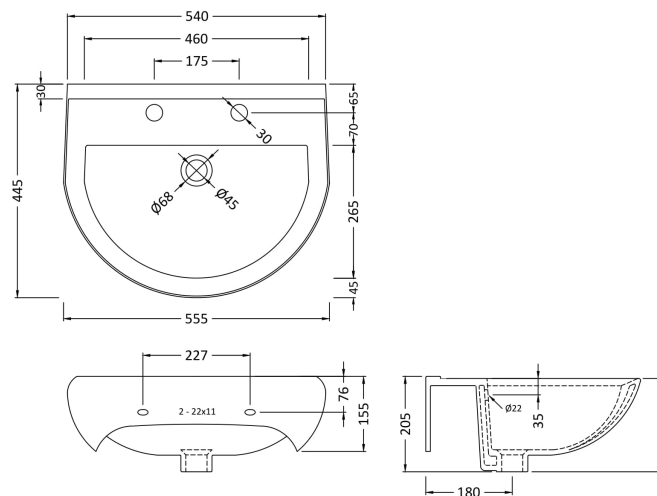

Sales Code: Civ003

Description: Ivo 550mm 2Th Basin & Pedestal

Packaging Details

Barcode: 5055275814123

Sales Code: NCS222

Description: Ivo 550 Basin 2T/H

Product Dimensions

Height (mm):	205
Width (mm):	540
Depth (mm):	445
Nett Weight (kg):	15.6

Packaging Dimensions

Height (mm):	215
Width (mm):	580
Depth (mm):	480
Gross Weight (kg):	15.8

Packaging Data

Box Colour:	Brown Cardboard Box - Printed
Box Qty:	1
Label Size:	100 x 50
Label Colour:	White Label
Label Qty:	2

Outer Box Dimensions (If Applicable)

Height (mm):	
Width (mm):	
Depth (mm):	
Gross Weight (kg):	
Barcode:	5060272822767

Product Details

Country of Origin:	China
Fitting Instruction:	No
Certification:	CE: No WRAS: N/A WRAS No: N/A
Product Material:	Vitreous China
Fixing Supplied:	No

Sales Code: NCS203

Description: Ivo Pedestal

Product Dimensions

Height (mm):	675
Width (mm):	165
Depth (mm):	165
Nett Weight (kg):	9

Packaging Dimensions

Height (mm):	700
Width (mm):	170
Depth (mm):	190
Gross Weight (kg):	9.26