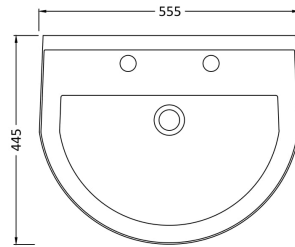

Sales Code: Civ003

Description: Ivo 550mm 2Th Basin & Pedestal

Packaging Details

Barcode: 5055275814123

Sales Code: NCS222

Description: Ivo 550 Basin 2T/H

Product Dimensions

Height (mm):	205
Width (mm):	540
Depth (mm):	445
Nett Weight (kg):	15.6

Packaging Dimensions

Height (mm):	215
Width (mm):	580
Depth (mm):	480
Gross Weight (kg):	15.8

Packaging Data

Box Colour:	Brown Cardboard Box - Printed
Box Qty:	1
Label Size:	100 x 50
Label Colour:	White Label
Label Qty:	2

Outer Box Dimensions (If Applicable)

Height (mm):	
Width (mm):	
Depth (mm):	
Gross Weight (kg):	
Barcode:	5060272822767

Product Details

Country of Origin:	China
Fitting Instruction:	No
Certification:	CE: No WRAS: N/A WRAS No: N/A
Product Material:	Vitreous China
Fixing Supplied:	No

Sales Code: NCS203

Description: Ivo Pedestal

Product Dimensions

Height (mm):	675
Width (mm):	165
Depth (mm):	165
Nett Weight (kg):	9

Packaging Dimensions

Height (mm):	700
Width (mm):	170
Depth (mm):	190
Gross Weight (kg):	9.26