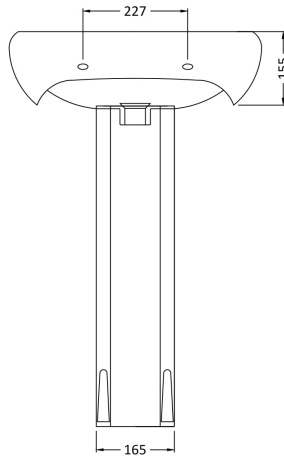

Sales Code: Civ003

Description: Ivo 550mm 2Th Basin & Pedestal

Packaging Details

Barcode: 5055275814123

Sales Code: NCS222

Description: Ivo 550 Basin 2T/H

Product Dimensions

Height (mm):	205
Width (mm):	540
Depth (mm):	445
Nett Weight (kg):	15.6

Packaging Dimensions

Height (mm):	215
Width (mm):	580
Depth (mm):	480
Gross Weight (kg):	15.8

Packaging Data

Box Colour:	Brown Cardboard Box - Printed
Box Qty:	1
Label Size:	100 x 50
Label Colour:	White Label
Label Qty:	2

Outer Box Dimensions (If Applicable)

Height (mm):	
Width (mm):	
Depth (mm):	
Gross Weight (kg):	
Barcode:	5060272822767

Product Details

Country of Origin:	China
Fitting Instruction:	No
Certification:	CE: No WRAS: N/A WRAS No: N/A
Product Material:	Vitreous China
Fixing Supplied:	No

Sales Code: NCS203

Description: Ivo Pedestal

Product Dimensions

Height (mm):	675
Width (mm):	165
Depth (mm):	165
Nett Weight (kg):	9

Packaging Dimensions

Height (mm):	700
Width (mm):	170
Depth (mm):	190
Gross Weight (kg):	9.26