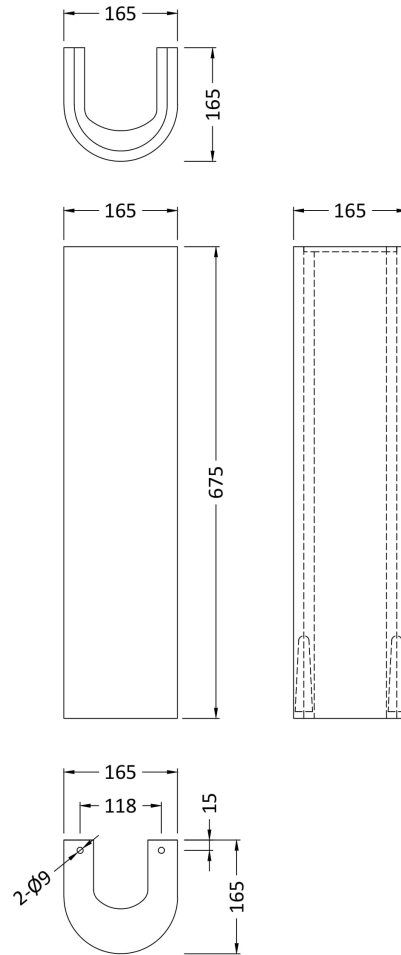

Sales Code: Civ003

Description: Ivo 550mm 2Th Basin & Pedestal

Packaging Details

Barcode: 5055275814123

Sales Code: NCS222

Description: Ivo 550 Basin 2T/H

Product Dimensions

Height (mm):	205
Width (mm):	540
Depth (mm):	445
Nett Weight (kg):	15.6

Packaging Dimensions

Height (mm):	215
Width (mm):	580
Depth (mm):	480
Gross Weight (kg):	15.8

Packaging Data

Box Colour:	Brown Cardboard Box - Printed
Box Qty:	1
Label Size:	100 x 50
Label Colour:	White Label
Label Qty:	2

Outer Box Dimensions (If Applicable)

Height (mm):	
Width (mm):	
Depth (mm):	
Gross Weight (kg):	
Barcode:	5060272822767

Product Details

Country of Origin:	China
Fitting Instruction:	No
Certification:	CE: No WRAS: N/A WRAS No: N/A
Product Material:	Vitreous China
Fixing Supplied:	No

Sales Code: NCS203

Description: Ivo Pedestal

Product Dimensions

Height (mm):	675
Width (mm):	165
Depth (mm):	165
Nett Weight (kg):	9

Packaging Dimensions

Height (mm):	700
Width (mm):	170
Depth (mm):	190
Gross Weight (kg):	9.26