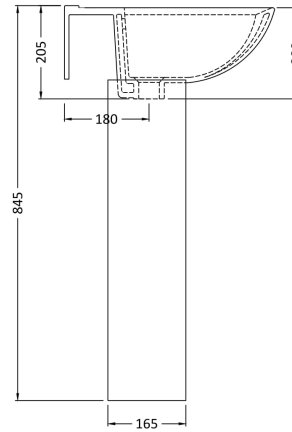

Sales Code: Civ003

Description: Ivo 550mm 2Th Basin & Pedestal

Packaging Details

Barcode: 5055275814123

Sales Code: NCS222

Description: Ivo 550 Basin 2T/H

Product Dimensions

Height (mm):	205
Width (mm):	540
Depth (mm):	445
Nett Weight (kg):	15.6

Packaging Dimensions

Height (mm):	215
Width (mm):	580
Depth (mm):	480
Gross Weight (kg):	15.8

Packaging Data

Box Colour:	Brown Cardboard Box - Printed
Box Qty:	1
Label Size:	100 x 50
Label Colour:	White Label
Label Qty:	2

Outer Box Dimensions (If Applicable)

Height (mm):	
Width (mm):	
Depth (mm):	
Gross Weight (kg):	
Barcode:	5060272822767

Product Details

Country of Origin:	China
Fitting Instruction:	No
Certification:	CE: No WRAS: N/A WRAS No: N/A
Product Material:	Vitreous China
Fixing Supplied:	No

Sales Code: NCS203

Description: Ivo Pedestal

Product Dimensions

Height (mm):	675
Width (mm):	165
Depth (mm):	165
Nett Weight (kg):	9

Packaging Dimensions

Height (mm):	700
Width (mm):	170
Depth (mm):	190
Gross Weight (kg):	9.26