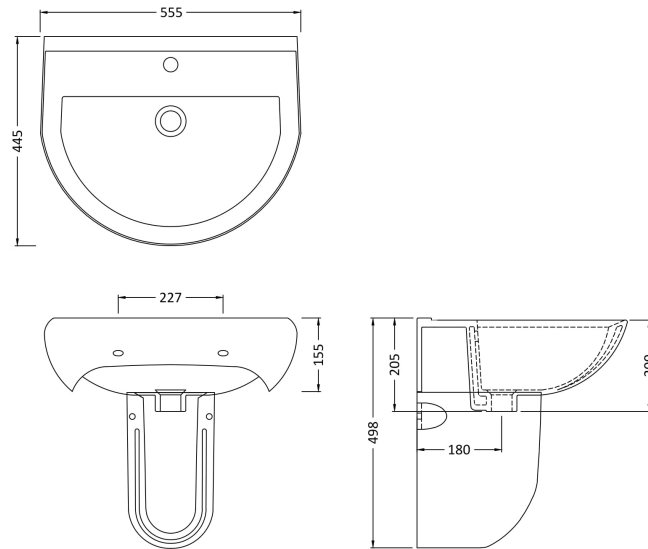

Sales Code: Civ004

Description: Ivo 550mm Basin 1Th & Semi Pedestal

Packaging Details

Barcode: 5055275867501

Sales Code: NCS202

Description: Ivo Large Basin 1 T/H

Product Dimensions

Height (mm):	205
Width (mm):	540
Depth (mm):	445
Nett Weight (kg):	13.7

Packaging Dimensions

Height (mm):	210
Width (mm):	590
Depth (mm):	480
Gross Weight (kg):	13.9

Packaging Data

Box Colour:	Brown Cardboard Box - Printed
Box Qty:	1
Label Size:	100 x 50
Label Colour:	White Label
Label Qty:	2

Outer Box Dimensions (If Applicable)

Height (mm):	
Width (mm):	
Depth (mm):	
Gross Weight (kg):	
Barcode:	5060272820060

Product Details

Country of Origin:	China
Fitting Instruction:	No
Certification:	CE: Yes WRAS: N/A WRAS No: N/A
Product Material:	Vitreous China
Fixing Supplied:	No

Sales Code: NCS207

Description: Semi Pedestal

Product Dimensions

Height (mm):	328
Width (mm):	185
Depth (mm):	260
Nett Weight (kg):	6.8

Packaging Dimensions

Height (mm):	390
Width (mm):	195
Depth (mm):	280
Gross Weight (kg):	7