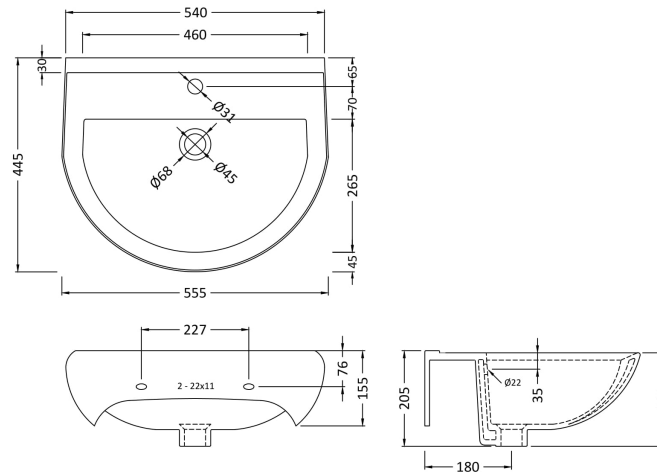

Sales Code: Civ004

Description: Ivo 550mm Basin 1Th & Semi Pedestal

Packaging Details

Barcode: 5055275867501

Sales Code: NCS202

Description: Ivo Large Basin 1 T/H

Product Dimensions

Height (mm):	205
Width (mm):	540
Depth (mm):	445
Nett Weight (kg):	13.7

Packaging Dimensions

Height (mm):	210
Width (mm):	590
Depth (mm):	480
Gross Weight (kg):	13.9

Packaging Data

Box Colour:	Brown Cardboard Box - Printed
Box Qty:	1
Label Size:	100 x 50
Label Colour:	White Label
Label Qty:	2

Outer Box Dimensions (If Applicable)

Height (mm):	
Width (mm):	
Depth (mm):	
Gross Weight (kg):	
Barcode:	5060272820060

Product Details

Country of Origin:	China
Fitting Instruction:	No
Certification:	CE: Yes WRAS: N/A WRAS No: N/A
Product Material:	Vitreous China
Fixing Supplied:	No

Sales Code: NCS207

Description: Semi Pedestal

Product Dimensions

Height (mm):	328
Width (mm):	185
Depth (mm):	260
Nett Weight (kg):	6.8

Packaging Dimensions

Height (mm):	390
Width (mm):	195
Depth (mm):	280
Gross Weight (kg):	7