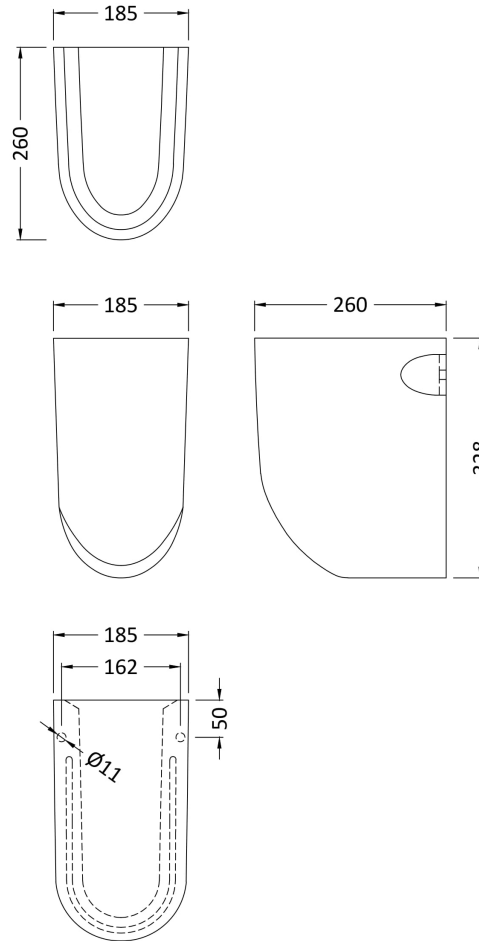

Sales Code: Civ004

Description: Ivo 550mm Basin 1Th & Semi Pedestal

Packaging Details

Barcode: 5055275867501

Sales Code: NCS202

Description: Ivo Large Basin 1 T/H

Product Dimensions

Height (mm):	205
Width (mm):	540
Depth (mm):	445
Nett Weight (kg):	13.7

Packaging Dimensions

Height (mm):	210
Width (mm):	590
Depth (mm):	480
Gross Weight (kg):	13.9

Packaging Data

Box Colour:	Brown Cardboard Box - Printed
Box Qty:	1
Label Size:	100 x 50
Label Colour:	White Label
Label Qty:	2

Outer Box Dimensions (If Applicable)

Height (mm):	
Width (mm):	
Depth (mm):	
Gross Weight (kg):	
Barcode:	5060272820060

Product Details

Country of Origin:	China
Fitting Instruction:	No
Certification:	CE: Yes WRAS: N/A WRAS No: N/A
Product Material:	Vitreous China
Fixing Supplied:	No

Sales Code: NCS207

Description: Semi Pedestal

Product Dimensions

Height (mm):	328
Width (mm):	185
Depth (mm):	260
Nett Weight (kg):	6.8

Packaging Dimensions

Height (mm):	390
Width (mm):	195
Depth (mm):	280
Gross Weight (kg):	7