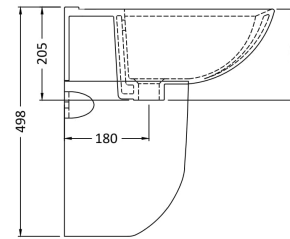

Sales Code: Civ005

Description: Ivo 550mm Basin 2Th & Semi Pedestal

Packaging Details

Barcode: 5055275867518

Sales Code: NCS207

Description: Semi Pedestal

Product Dimensions

Height (mm):	328
Width (mm):	185
Depth (mm):	260
Nett Weight (kg):	6.8

Packaging Dimensions

Height (mm):	390
Width (mm):	195
Depth (mm):	280
Gross Weight (kg):	7

Packaging Data

Box Colour:	Brown Cardboard Box - Printed
Box Qty:	1
Label Size:	100 x 50
Label Colour:	White Label
Label Qty:	2

Outer Box Dimensions (If Applicable)

Height (mm):	
Width (mm):	
Depth (mm):	
Gross Weight (kg):	
Barcode:	5055275811252

Product Details

Country of Origin:	China
Fitting Instruction:	No
Certification:	CE: N/A WRAS: N/A WRAS No: N/A
Product Material:	Vitreous China
Fixing Supplied:	No

Sales Code: NCS222

Description: Ivo 550 Basin 2T/H

Product Dimensions

Height (mm):	205
Width (mm):	540
Depth (mm):	445
Nett Weight (kg):	15.6

Packaging Dimensions

Height (mm):	215
Width (mm):	580
Depth (mm):	480
Gross Weight (kg):	15.8