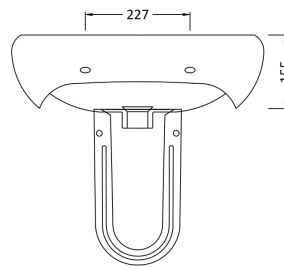

Sales Code: Civ005

Description: Ivo 550mm Basin 2Th & Semi Pedestal

Packaging Details

Barcode: 5055275867518

Sales Code: NCS207

Description: Semi Pedestal

Product Dimensions

Height (mm):	328
Width (mm):	185
Depth (mm):	260
Nett Weight (kg):	6.8

Packaging Dimensions

Height (mm):	390
Width (mm):	195
Depth (mm):	280
Gross Weight (kg):	7

Packaging Data

Box Colour:	Brown Cardboard Box - Printed
Box Qty:	1
Label Size:	100 x 50
Label Colour:	White Label
Label Qty:	2

Outer Box Dimensions (If Applicable)

Height (mm):	
Width (mm):	
Depth (mm):	
Gross Weight (kg):	
Barcode:	5055275811252

Product Details

Country of Origin:	China
Fitting Instruction:	No
Certification:	CE: N/A WRAS: N/A WRAS No: N/A
Product Material:	Vitreous China
Fixing Supplied:	No

Sales Code: NCS222

Description: Ivo 550 Basin 2T/H

Product Dimensions

Height (mm):	205
Width (mm):	540
Depth (mm):	445
Nett Weight (kg):	15.6

Packaging Dimensions

Height (mm):	215
Width (mm):	580
Depth (mm):	480
Gross Weight (kg):	15.8