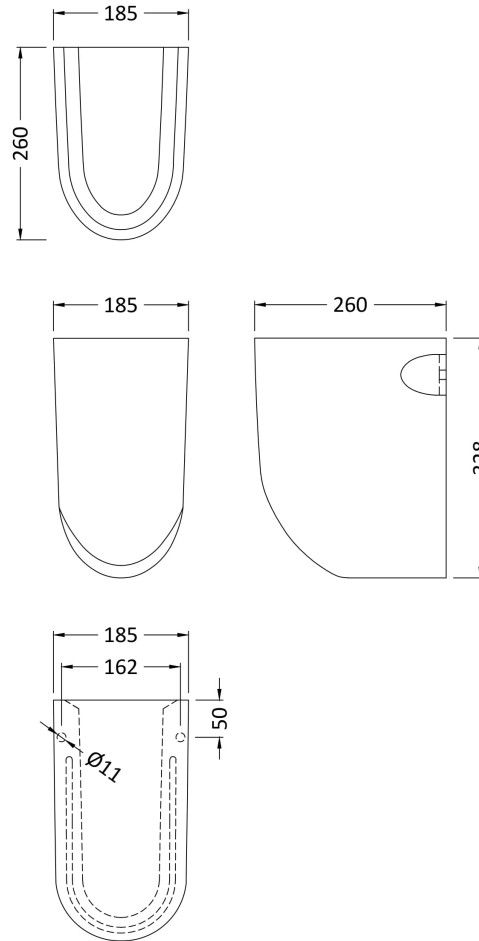

Sales Code: Civ005

Description: Ivo 550mm Basin 2Th & Semi Pedestal

Packaging Details

Barcode: 5055275867518

Sales Code: NCS207

Description: Semi Pedestal

Product Dimensions

Height (mm):	328
Width (mm):	185
Depth (mm):	260
Nett Weight (kg):	6.8

Packaging Dimensions

Height (mm):	390
Width (mm):	195
Depth (mm):	280
Gross Weight (kg):	7

Packaging Data

Box Colour:	Brown Cardboard Box - Printed
Box Qty:	1
Label Size:	100 x 50
Label Colour:	White Label
Label Qty:	2

Outer Box Dimensions (If Applicable)

Height (mm):	
Width (mm):	
Depth (mm):	
Gross Weight (kg):	
Barcode:	5055275811252

Product Details

Country of Origin:	China
Fitting Instruction:	No
Certification:	CE: N/A WRAS: N/A WRAS No: N/A
Product Material:	Vitreous China
Fixing Supplied:	No

Sales Code: NCS222

Description: Ivo 550 Basin 2T/H

Product Dimensions

Height (mm):	205
Width (mm):	540
Depth (mm):	445
Nett Weight (kg):	15.6

Packaging Dimensions

Height (mm):	215
Width (mm):	580
Depth (mm):	480
Gross Weight (kg):	15.8