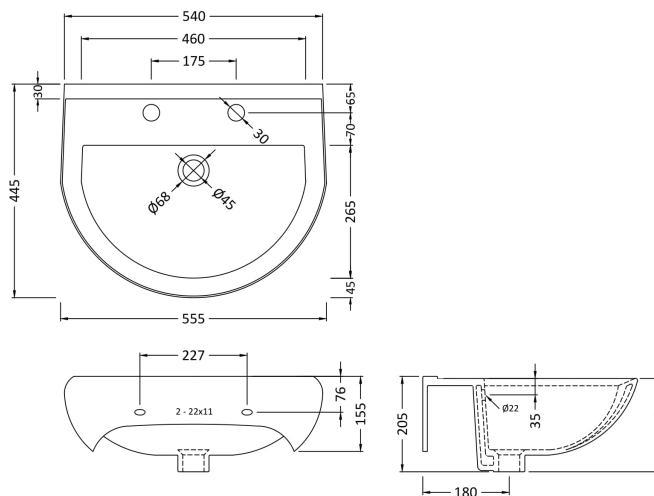

Sales Code: Civ005

Description: Ivo 550mm Basin 2Th & Semi Pedestal

Packaging Details

Barcode: 5055275867518

Sales Code: NCS207

Description: Semi Pedestal

Product Dimensions

Height (mm):	328
Width (mm):	185
Depth (mm):	260
Nett Weight (kg):	6.8

Packaging Dimensions

Height (mm):	390
Width (mm):	195
Depth (mm):	280
Gross Weight (kg):	7

Packaging Data

Box Colour:	Brown Cardboard Box - Printed
Box Qty:	1
Label Size:	100 x 50
Label Colour:	White Label
Label Qty:	2

Outer Box Dimensions (If Applicable)

Height (mm):	
Width (mm):	
Depth (mm):	
Gross Weight (kg):	
Barcode:	5055275811252

Product Details

Country of Origin:	China
Fitting Instruction:	No
Certification:	CE: N/A WRAS: N/A WRAS No: N/A
Product Material:	Vitreous China
Fixing Supplied:	No

Sales Code: NCS222

Description: Ivo 550 Basin 2T/H

Product Dimensions

Height (mm):	205
Width (mm):	540
Depth (mm):	445
Nett Weight (kg):	15.6

Packaging Dimensions

Height (mm):	215
Width (mm):	580
Depth (mm):	480
Gross Weight (kg):	15.8