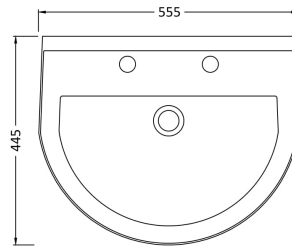

Sales Code: Civ005

Description: Ivo 550mm Basin 2Th & Semi Pedestal

Packaging Details

Barcode: 5055275867518

Sales Code: NCS207

Description: Semi Pedestal

Product Dimensions

Height (mm):	328
Width (mm):	185
Depth (mm):	260
Nett Weight (kg):	6.8

Packaging Dimensions

Height (mm):	390
Width (mm):	195
Depth (mm):	280
Gross Weight (kg):	7

Packaging Data

Box Colour:	Brown Cardboard Box - Printed
Box Qty:	1
Label Size:	100 x 50
Label Colour:	White Label
Label Qty:	2

Outer Box Dimensions (If Applicable)

Height (mm):	
Width (mm):	
Depth (mm):	
Gross Weight (kg):	
Barcode:	5055275811252

Product Details

Country of Origin:	China
Fitting Instruction:	No
Certification:	CE: N/A WRAS: N/A WRAS No: N/A
Product Material:	Vitreous China
Fixing Supplied:	No

Sales Code: NCS222

Description: Ivo 550 Basin 2T/H

Product Dimensions

Height (mm):	205
Width (mm):	540
Depth (mm):	445
Nett Weight (kg):	15.6

Packaging Dimensions

Height (mm):	215
Width (mm):	580
Depth (mm):	480
Gross Weight (kg):	15.8