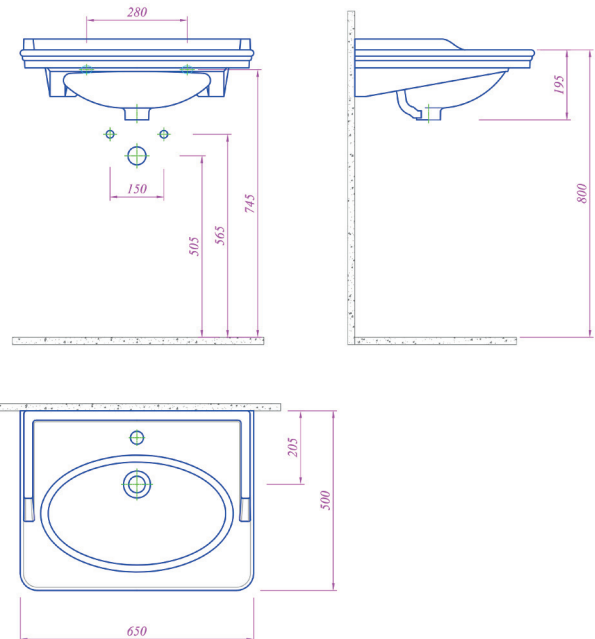

## CLASSICA BASIN

Product Code: CLASSICA-BASIN002

**SCUDO**  
BEAUTIFUL BATHROOMS

0330 124 7290

sales@scudo.co.uk - www.scudo.co.uk

Scudo is the trading name of Harrison Bathrooms Ltd. Whilst we endeavour to ensure that the product information is accurate we accept no liability for any information given. All images are for illustration purposes only. Product images and specification are subject to change. Measurement are in millimetres and are nominal.

Product Name	CLASSICA-BASIN002
Product Description	Classica Basin
<b>Product Transportation</b>	
Barcode	5060766124247
Contry of origin	TURK
Comodity code	6910900000
<b>Product Measurements</b>	
Product Weight (KG)	0
Product Width (mm)	0
Product Height (mm)	0
Product Depth (mm)	0
Product Length (mm)	0
<b>Primary Packed Measurements</b>	
Packaged Weight	0
Packed Length	0
Packed Width	0
Packed Height	0
<b>Packaging Weights</b>	
Card (kg)	0
Paper (kg)	0
Wood (kg)	0
Plastic (kg)	0
Compliance DOP	0

<b>General Information</b>	
Construction Material	0
Installation type	0
Colour / Finish	0
<b>Basin Attributes</b>	
Basin Type	0
Number of Tap Holes	0
Compatible Tap codes	0
Overflow	0
Recommended waste type	0
Compatible Waste Part Code	0
Inner Bowl Width (mm)	0
Inner Bowl Length (mm)	0
Inner Bowl Depth (mm)	0

**Dimensions**  
(measurements in mm)