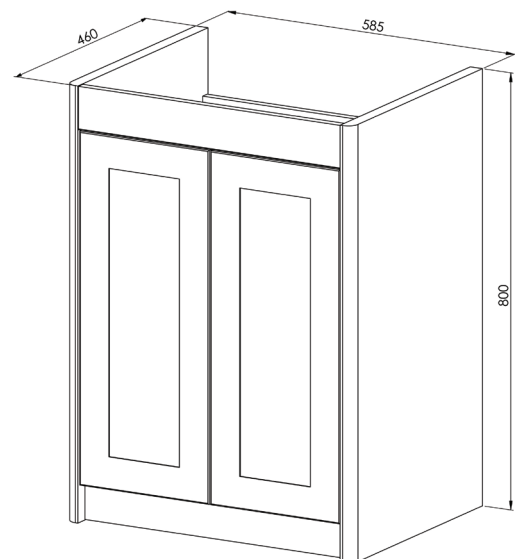

PRODUCT DATA SHEET

CLASSICA VANITY SILK CHARCOAL GREY

Product Code: CLASSICA002-VANITY-CHGREY

SCUDO
BEAUTIFUL BATHROOMS

0330 124 7290

sales@scudo.co.uk - www.scudo.co.uk

Scudo is the trading name of Harrison Bathrooms Ltd. Whilst we endeavour to ensure that the product information is accurate we accept no liability for any information given. All images are for illustration purposes only. Product images and specification are subject to change. Measurement are in millimetres and are nominal.

Product Name	CLASSICA002-VANITY-CHGREY
Product Description	Classica 600 Vanity Char Grey
Product Transportation	
Barcode	5060766124278
Contry of origin	TURK
Comodity code	9403609000
Product Measurements	
Product Weight (KG)	16
Product Width (mm)	585
Product Height (mm)	460
Product Depth (mm)	800
Product Length (mm)	0
Primary Packed Measurements	
Packaged Weight	18
Packed Length	700
Packed Width	470
Packed Height	865
Packaging Weights	
Card (kg)	2
Paper (kg)	0
Wood (kg)	0
Plastic (kg)	0
Compliance DOP	N/a

General Information	
Construction Material	0
Installation type	0
Colour / Finish	0
Basin Attributes	
Basin Type	0
Number of Tap Holes	0
Compatible Tap codes	0
Overflow	0
Recommended waste type	0
Compatible Waste Part Code	0
Inner Bowl Width (mm)	0
Inner Bowl Length (mm)	0
Inner Bowl Depth (mm)	0

Dimensions
(measurements in mm)

LIFETIME GUARANTEE

We are confident in our products and we want our customer to be, we proudly give a lifetime guarantee on our taps and showers, further details can be found on our website.