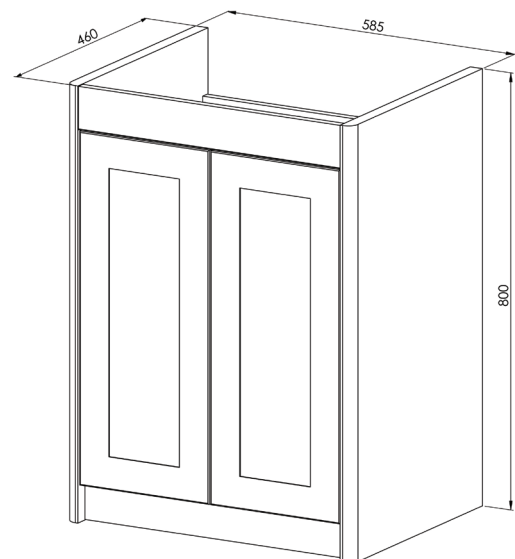

PRODUCT DATA SHEET

CLASSICA VANITY SILK CHALK WHITE

Product Code: CLASSICA002-VANITY-CHWTE

SCUDO
BEAUTIFUL BATHROOMS

0330 124 7290

sales@scudo.co.uk - www.scudo.co.uk

Scudo is the trading name of Harrison Bathrooms Ltd. Whilst we endeavour to ensure that the product information is accurate we accept no liability for any information given. All images are for illustration purposes only. Product images and specification are subject to change. Measurement are in millimetres and are nominal.

Product Name	CLASSICA002-VANITY-CHWTE
Product Description	Classica 600 Vanity Chalk White
Product Transportation	
Barcode	5060766124254
Country of origin	TURK
Commodity code	9403609000
Product Measurements	
Product Weight (KG)	16
Product Width (mm)	585
Product Height (mm)	460
Product Depth (mm)	800
Product Length (mm)	0
Primary Packed Measurements	
Packaged Weight	18
Packed Length	700
Packed Width	470
Packed Height	865
Packaging Weights	
Card (kg)	2
Paper (kg)	0
Wood (kg)	0
Plastic (kg)	0
Compliance DOP	N/a

General Information	
Construction Material	0
Installation type	0
Colour / Finish	0
Basin Attributes	
Basin Type	0
Number of Tap Holes	0
Compatible Tap codes	0
Overflow	0
Recommended waste type	0
Compatible Waste Part Code	0
Inner Bowl Width (mm)	0
Inner Bowl Length (mm)	0
Inner Bowl Depth (mm)	0

Dimensions
(measurements in mm)

LIFETIME GUARANTEE

We are confident in our products and we want our customer to be, we proudly give a lifetime guarantee on our taps and showers, further details can be found on our website.