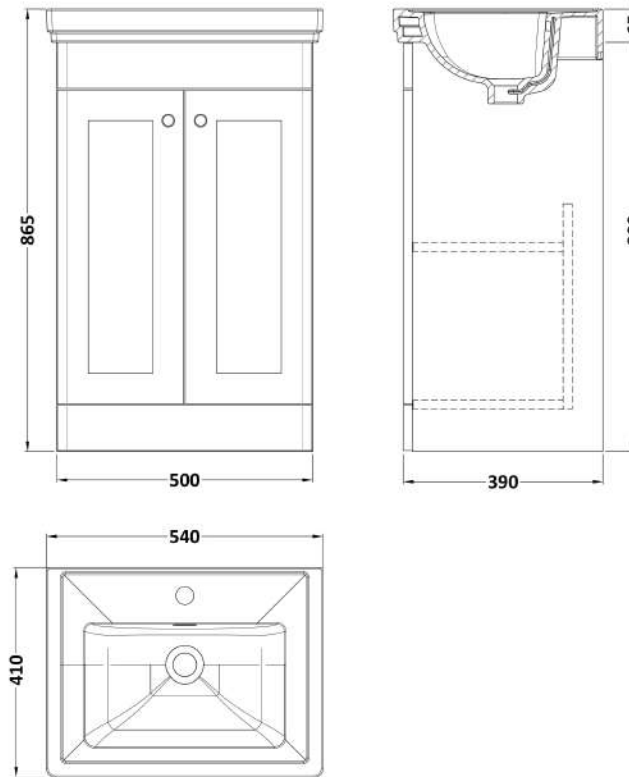

Sales Code: CLC123A

Description: 500 F/S 2-Door Unit & Basin 1Th

Packaging Details

Barcode: 5056462685526

Sales Code: CLA123

Description: 500 F/S 2-Door Unit (800X500x390)

Product Dimensions

Height (mm):	800
Width (mm):	500
Depth (mm):	390
Nett Weight (kg):	21

Packaging Dimensions

Height (mm):	835
Width (mm):	525
Depth (mm):	415
Gross Weight (kg):	21.5

Packaging Data

Box Colour:	Brown Cardboard Box
Box Qty:	0
Label Size:	0 x 0
Label Colour:	White Label
Label Qty:	0

Outer Box Dimensions (If Applicable)

Height (mm):	
Width (mm):	
Depth (mm):	
Gross Weight (kg):	
Barcode:	5056462643106

Product Details

Country of Origin:	China
Fitting Instruction:	Yes
CE & UKCA:	N/A
FSC Certified Materials:	Yes
Colour:	Satin White
Construction Method:	Cam & Wood Dowel
Construction Type:	Rigid
Cabinet Finish:	MFC Painted Matt
Fascia Finish:	Mdf Painted Matt
Cabinet Thickness (mm):	18
Fascia Thickness (mm):	18
Drawer Included:	No
Drawer Type:	Not Applicable
No of Shelves:	1
Hinge Type:	95 Degree Clip-On Soft Close
Hinge Included:	Yes, Supplied
Adjustable Legs:	No, Not Required
Fixings Included:	Yes
Handle Style:	Traditional
Waste Shroud:	Not Applicable
Handle Included:	Yes, Supplied
Handle Type:	Knob

Sales Code: CBM502

Description: 500 Classic Basin (540X410x185) 1Th

Product Dimensions

Height (mm):	0
Width (mm):	0
Depth (mm):	0
Nett Weight (kg):	12.7

Packaging Dimensions

Height (mm):	430
Width (mm):	550
Depth (mm):	220
Gross Weight (kg):	13