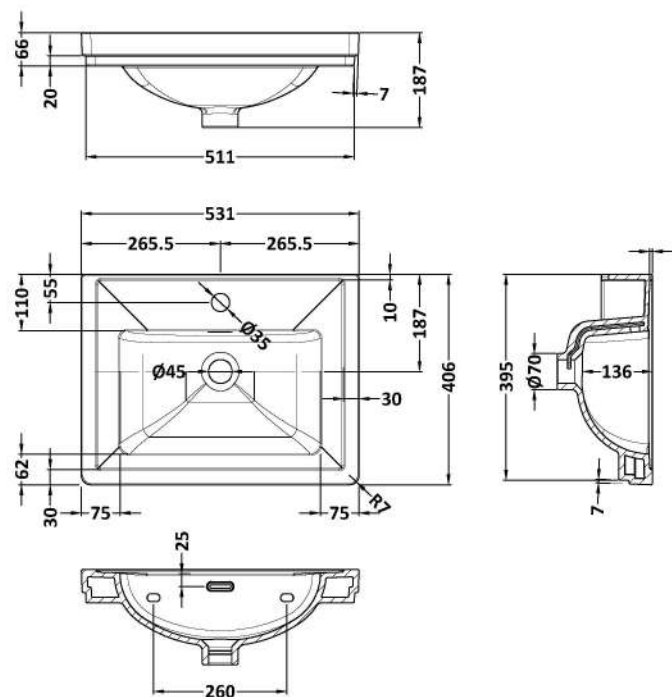

Sales Code: CLC123A

Description: 500 F/S 2-Door Unit & Basin 1Th

Packaging Details

Barcode: 5056462685526

Sales Code: CLA123

Description: 500 F/S 2-Door Unit (800X500x390)

Product Dimensions

Height (mm):	800
Width (mm):	500
Depth (mm):	390
Nett Weight (kg):	21

Packaging Dimensions

Height (mm):	835
Width (mm):	525
Depth (mm):	415
Gross Weight (kg):	21.5

Packaging Data

Box Colour:	Brown Cardboard Box
Box Qty:	0
Label Size:	0 x 0
Label Colour:	White Label
Label Qty:	0

Outer Box Dimensions (If Applicable)

Height (mm):	
Width (mm):	
Depth (mm):	
Gross Weight (kg):	
Barcode:	5056462643106

Product Details

Country of Origin:	China
Fitting Instruction:	Yes
CE & UKCA:	N/A
FSC Certified Materials:	Yes
Colour:	Satin White
Construction Method:	Cam & Wood Dowel
Construction Type:	Rigid
Cabinet Finish:	MFC Painted Matt
Fascia Finish:	Mdf Painted Matt
Cabinet Thickness (mm):	18
Fascia Thickness (mm):	18
Drawer Included:	No
Drawer Type:	Not Applicable
No of Shelves:	1
Hinge Type:	95 Degree Clip-On Soft Close
Hinge Included:	Yes, Supplied
Adjustable Legs:	No, Not Required
Fixings Included:	Yes
Handle Style:	Traditional
Waste Shroud:	Not Applicable
Handle Included:	Yes, Supplied
Handle Type:	Knob

Sales Code: CBM502

Description: 500 Classic Basin (540X410x185) 1Th

Product Dimensions

Height (mm):	0
Width (mm):	0
Depth (mm):	0
Nett Weight (kg):	12.7

Packaging Dimensions

Height (mm):	430
Width (mm):	550
Depth (mm):	220
Gross Weight (kg):	13