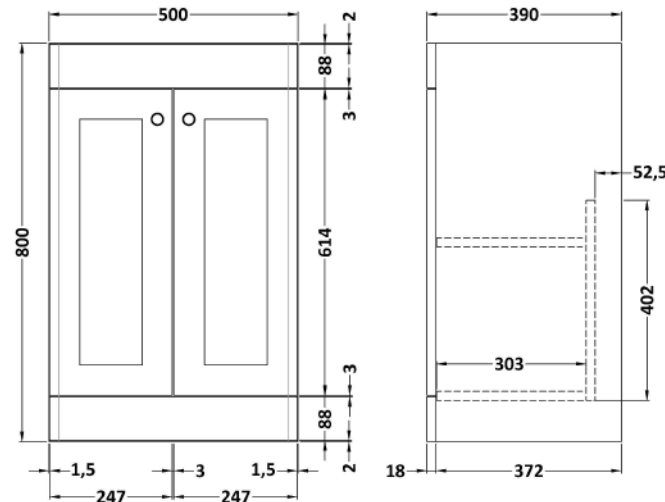

Sales Code: CLC123A

Description: 500 F/S 2-Door Unit & Basin 1Th

Packaging Details

Barcode: 5056462685526

Sales Code: CLA123

Description: 500 F/S 2-Door Unit (800X500x390)

Product Dimensions

Height (mm):	800
Width (mm):	500
Depth (mm):	390
Nett Weight (kg):	21

Packaging Dimensions

Height (mm):	835
Width (mm):	525
Depth (mm):	415
Gross Weight (kg):	21.5

Packaging Data

Box Colour:	Brown Cardboard Box
Box Qty:	0
Label Size:	0 x 0
Label Colour:	White Label
Label Qty:	0

Outer Box Dimensions (If Applicable)

Height (mm):	
Width (mm):	
Depth (mm):	
Gross Weight (kg):	
Barcode:	5056462643106

Product Details

Country of Origin:	China
Fitting Instruction:	Yes
CE & UKCA:	N/A
FSC Certified Materials:	Yes
Colour:	Satin White
Construction Method:	Cam & Wood Dowel
Construction Type:	Rigid
Cabinet Finish:	MFC Painted Matt
Fascia Finish:	Mdf Painted Matt
Cabinet Thickness (mm):	18
Fascia Thickness (mm):	18
Drawer Included:	No
Drawer Type:	Not Applicable
No of Shelves:	1
Hinge Type:	95 Degree Clip-On Soft Close
Hinge Included:	Yes, Supplied
Adjustable Legs:	No, Not Required
Fixings Included:	Yes
Handle Style:	Traditional
Waste Shroud:	Not Applicable
Handle Included:	Yes, Supplied
Handle Type:	Knob

Sales Code: CBM502

Description: 500 Classic Basin (540X410x185) 1Th

Product Dimensions

Height (mm):	0
Width (mm):	0
Depth (mm):	0
Nett Weight (kg):	12.7

Packaging Dimensions

Height (mm):	430
Width (mm):	550
Depth (mm):	220
Gross Weight (kg):	13