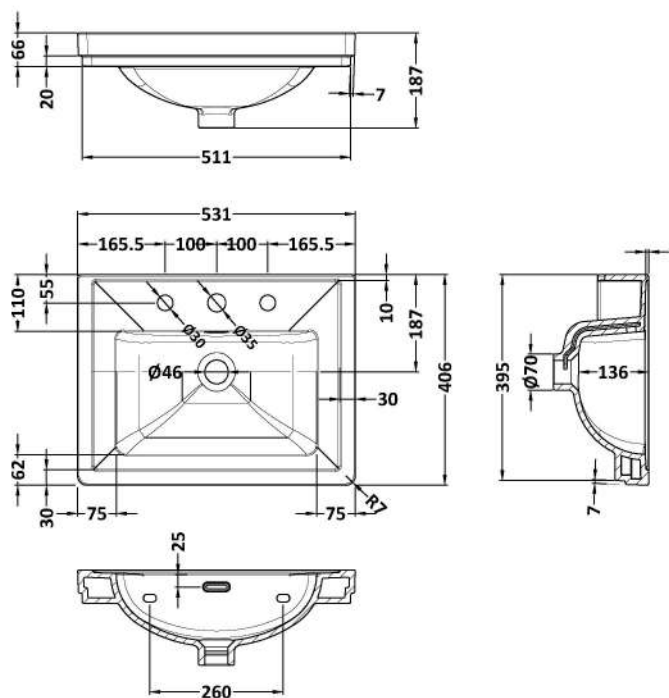

Packaging Dimensions

Height (mm):	835
Width (mm):	525
Depth (mm):	415
Gross Weight (kg):	21.5

Packaging Data

Box Colour:	Brown Cardboard Box
Box Qty:	0
Label Size:	0 x 0
Label Colour:	White Label
Label Qty:	0

Outer Box Dimensions (If Applicable)

Height (mm):	
Width (mm):	
Depth (mm):	
Gross Weight (kg):	
Barcode:	5056462643106

Product Details

Country of Origin:	China
Fitting Instruction:	Yes
CE & UKCA:	N/A
FSC Certified Materials:	Yes
Colour:	Satin White
Construction Method:	Cam & Wood Dowel
Construction Type:	Rigid
Cabinet Finish:	MFC Painted Matt
Fascia Finish:	Mdf Painted Matt
Cabinet Thickness (mm):	18
Fascia Thickness (mm):	18
Drawer Included:	No
Drawer Type:	Not Applicable
No of Shelves:	1
Hinge Type:	95 Degree Clip-On Soft Close
Hinge Included:	Yes, Supplied
Adjustable Legs:	No, Not Required
Fixings Included:	Yes
Handle Style:	Traditional
Waste Shroud:	Not Applicable
Handle Included:	Yes, Supplied
Handle Type:	Knob

Sales Code: CBM532

Description: 500 Classic Basin (540X410x185) 3Th

Product Dimensions

Height (mm):	0
Width (mm):	0
Depth (mm):	0
Nett Weight (kg):	12.7

Packaging Dimensions

Height (mm):	430
Width (mm):	550
Depth (mm):	220
Gross Weight (kg):	13

Basins: Tap Hole: Three Tapholes Chain Stay Hole: No
 Template: Not Required Waste Type Req: Slotted
 Overflow Inc: Yes Overflow Cover: Yes
 Inner Bowl Depth (mm): 136 mm