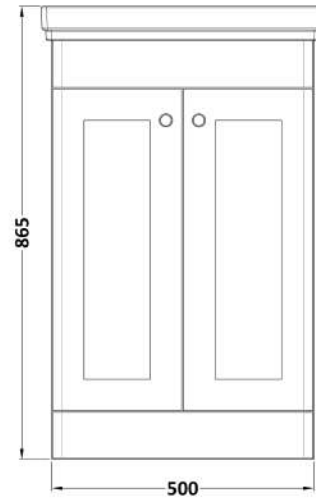

Sales Code: CLC123B

Description: 500 F/S 2-Door Unit & Basin 3Th

Packaging Details

Barcode: 5056462687162

Sales Code: CLA123

Description: 500 F/S 2-Door Unit (800X500x390)

Product Dimensions

Height (mm):	800
Width (mm):	500
Depth (mm):	390
Nett Weight (kg):	21

Packaging Dimensions

Height (mm):	835
Width (mm):	525
Depth (mm):	415
Gross Weight (kg):	21.5

Packaging Data

Box Colour:	Brown Cardboard Box
Box Qty:	0
Label Size:	0 x 0
Label Colour:	White Label
Label Qty:	0

Outer Box Dimensions (If Applicable)

Height (mm):	
Width (mm):	
Depth (mm):	
Gross Weight (kg):	
Barcode:	5056462643106

Product Details

Country of Origin:	China
Fitting Instruction:	Yes
CE & UKCA:	N/A
FSC Certified Materials:	Yes
Colour:	Satin White
Construction Method:	Cam & Wood Dowel
Construction Type:	Rigid
Cabinet Finish:	MFC Painted Matt
Fascia Finish:	Mdf Painted Matt
Cabinet Thickness (mm):	18
Fascia Thickness (mm):	18
Drawer Included:	No
Drawer Type:	Not Applicable
No of Shelves:	1
Hinge Type:	95 Degree Clip-On Soft Close
Hinge Included:	Yes, Supplied
Adjustable Legs:	No, Not Required
Fixings Included:	Yes
Handle Style:	Traditional
Waste Shroud:	Not Applicable
Handle Included:	Yes, Supplied
Handle Type:	Knob

Sales Code: CBM532

Description: 500 Classic Basin (540X410x185) 3Th

Product Dimensions

Height (mm):	0
Width (mm):	0
Depth (mm):	0
Nett Weight (kg):	12.7

Packaging Dimensions

Height (mm):	430
Width (mm):	550
Depth (mm):	220
Gross Weight (kg):	13