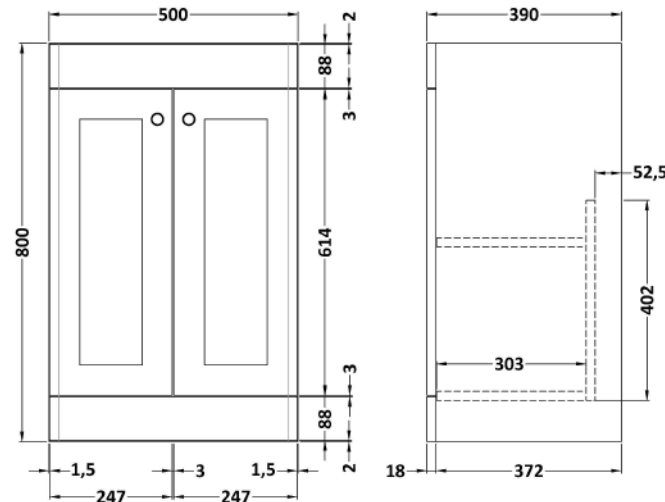

Sales Code: CLC123B

Description: 500 F/S 2-Door Unit & Basin 3Th

Packaging Details

Barcode: 5056462687162

Sales Code: CLA123

Description: 500 F/S 2-Door Unit (800X500x390)

Product Dimensions

Height (mm):	800
Width (mm):	500
Depth (mm):	390
Nett Weight (kg):	21

Packaging Dimensions

Height (mm):	835
Width (mm):	525
Depth (mm):	415
Gross Weight (kg):	21.5

Packaging Data

Box Colour:	Brown Cardboard Box
Box Qty:	0
Label Size:	0 x 0
Label Colour:	White Label
Label Qty:	0

Outer Box Dimensions (If Applicable)

Height (mm):	
Width (mm):	
Depth (mm):	
Gross Weight (kg):	
Barcode:	5056462643106

Product Details

Country of Origin:	China
Fitting Instruction:	Yes
CE & UKCA:	N/A
FSC Certified Materials:	Yes
Colour:	Satin White
Construction Method:	Cam & Wood Dowel
Construction Type:	Rigid
Cabinet Finish:	MFC Painted Matt
Fascia Finish:	Mdf Painted Matt
Cabinet Thickness (mm):	18
Fascia Thickness (mm):	18
Drawer Included:	No
Drawer Type:	Not Applicable
No of Shelves:	1
Hinge Type:	95 Degree Clip-On Soft Close
Hinge Included:	Yes, Supplied
Adjustable Legs:	No, Not Required
Fixings Included:	Yes
Handle Style:	Traditional
Waste Shroud:	Not Applicable
Handle Included:	Yes, Supplied
Handle Type:	Knob

Sales Code: CBM532

Description: 500 Classic Basin (540X410x185) 3Th

Product Dimensions

Height (mm):	0
Width (mm):	0
Depth (mm):	0
Nett Weight (kg):	12.7

Packaging Dimensions

Height (mm):	430
Width (mm):	550
Depth (mm):	220
Gross Weight (kg):	13