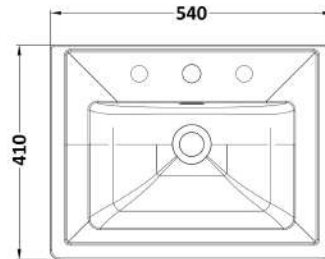

Sales Code: CLC123B

Description: 500 F/S 2-Door Unit & Basin 3Th

Packaging Details

Barcode: 5056462687162

Sales Code: CLA123

Description: 500 F/S 2-Door Unit (800X500x390)

Product Dimensions

Height (mm):	800
Width (mm):	500
Depth (mm):	390
Nett Weight (kg):	21

Packaging Dimensions

Height (mm):	835
Width (mm):	525
Depth (mm):	415
Gross Weight (kg):	21.5

Packaging Data

Box Colour:	Brown Cardboard Box
Box Qty:	0
Label Size:	0 x 0
Label Colour:	White Label
Label Qty:	0

Outer Box Dimensions (If Applicable)

Height (mm):	
Width (mm):	
Depth (mm):	
Gross Weight (kg):	
Barcode:	5056462643106

Product Details

Country of Origin:	China
Fitting Instruction:	Yes
CE & UKCA:	N/A
FSC Certified Materials:	Yes
Colour:	Satin White
Construction Method:	Cam & Wood Dowel
Construction Type:	Rigid
Cabinet Finish:	MFC Painted Matt
Fascia Finish:	Mdf Painted Matt
Cabinet Thickness (mm):	18
Fascia Thickness (mm):	18
Drawer Included:	No
Drawer Type:	Not Applicable
No of Shelves:	1
Hinge Type:	95 Degree Clip-On Soft Close
Hinge Included:	Yes, Supplied
Adjustable Legs:	No, Not Required
Fixings Included:	Yes
Handle Style:	Traditional
Waste Shroud:	Not Applicable
Handle Included:	Yes, Supplied
Handle Type:	Knob

Sales Code: CBM532

Description: 500 Classic Basin (540X410x185) 3Th

Product Dimensions

Height (mm):	0
Width (mm):	0
Depth (mm):	0
Nett Weight (kg):	12.7

Packaging Dimensions

Height (mm):	430
Width (mm):	550
Depth (mm):	220
Gross Weight (kg):	13