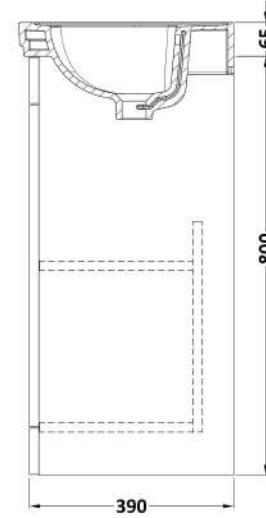

Sales Code: CLC123B

Description: 500 F/S 2-Door Unit & Basin 3Th

Packaging Details

Barcode: 5056462687162

Sales Code: CLA123

Description: 500 F/S 2-Door Unit (800X500x390)

Product Dimensions

Height (mm):	800
Width (mm):	500
Depth (mm):	390
Nett Weight (kg):	21

Packaging Dimensions

Height (mm):	835
Width (mm):	525
Depth (mm):	415
Gross Weight (kg):	21.5

Packaging Data

Box Colour:	Brown Cardboard Box
Box Qty:	0
Label Size:	0 x 0
Label Colour:	White Label
Label Qty:	0

Outer Box Dimensions (If Applicable)

Height (mm):	
Width (mm):	
Depth (mm):	
Gross Weight (kg):	
Barcode:	5056462643106

Product Details

Country of Origin:	China
Fitting Instruction:	Yes
CE & UKCA:	N/A
FSC Certified Materials:	Yes
Colour:	Satin White
Construction Method:	Cam & Wood Dowel
Construction Type:	Rigid
Cabinet Finish:	MFC Painted Matt
Fascia Finish:	Mdf Painted Matt
Cabinet Thickness (mm):	18
Fascia Thickness (mm):	18
Drawer Included:	No
Drawer Type:	Not Applicable
No of Shelves:	1
Hinge Type:	95 Degree Clip-On Soft Close
Hinge Included:	Yes, Supplied
Adjustable Legs:	No, Not Required
Fixings Included:	Yes
Handle Style:	Traditional
Waste Shroud:	Not Applicable
Handle Included:	Yes, Supplied
Handle Type:	Knob

Sales Code: CBM532

Description: 500 Classic Basin (540X410x185) 3Th

Product Dimensions

Height (mm):	0
Width (mm):	0
Depth (mm):	0
Nett Weight (kg):	12.7

Packaging Dimensions

Height (mm):	430
Width (mm):	550
Depth (mm):	220
Gross Weight (kg):	13