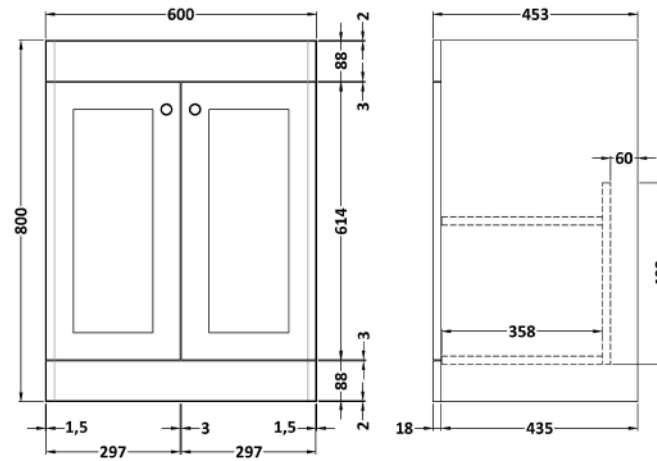

Sales Code: CLC125A

Description: 600 F/S 2-Door Unit & Basin 1Th

Packaging Details

Barcode: 5056462685656

Sales Code: CLA125

Description: 600 F/S 2-Door Unit (800X600x453)

Product Dimensions

Height (mm):	800
Width (mm):	600
Depth (mm):	453
Nett Weight (kg):	25.3

Packaging Dimensions

Height (mm):	835
Width (mm):	625
Depth (mm):	480
Gross Weight (kg):	25.8

Packaging Data

Box Colour:	Brown Cardboard Box
Box Qty:	0
Label Size:	0 x 0
Label Colour:	White Label
Label Qty:	0

Outer Box Dimensions (If Applicable)

Height (mm):	
Width (mm):	
Depth (mm):	
Gross Weight (kg):	
Barcode:	5056462643144

Product Details

Country of Origin:	China
Fitting Instruction:	Yes
CE & UKCA:	N/A
FSC Certified Materials:	Yes
Colour:	Satin White
Construction Method:	Cam & Wood Dowel
Construction Type:	Rigid
Cabinet Finish:	MFC Painted Matt
Fascia Finish:	Mdf Painted Matt
Cabinet Thickness (mm):	18
Fascia Thickness (mm):	18
Drawer Included:	No
Drawer Type:	Not Applicable
No of Shelves:	1
Hinge Type:	95 Degree Clip-On Soft Close
Hinge Included:	Yes, Supplied
Adjustable Legs:	No, Not Required
Fixings Included:	Yes
Handle Style:	Traditional
Waste Shroud:	Not Applicable
Handle Included:	Yes, Supplied
Handle Type:	Knob

Sales Code: CBM503

Description: 600 Classic Basin (640X472x185) 1Th

Product Dimensions

Height (mm):	0
Width (mm):	0
Depth (mm):	0
Nett Weight (kg):	17

Packaging Dimensions

Height (mm):	490
Width (mm):	650
Depth (mm):	220
Gross Weight (kg):	17.3