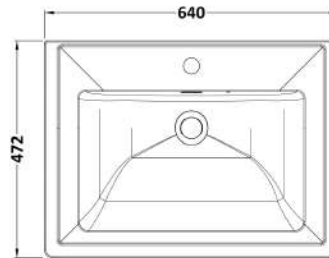

Sales Code: CLC125A

Description: 600 F/S 2-Door Unit & Basin 1Th

Packaging Details

Barcode: 5056462685656

Sales Code: CLA125

Description: 600 F/S 2-Door Unit (800X600x453)

Product Dimensions

Height (mm):	800
Width (mm):	600
Depth (mm):	453
Nett Weight (kg):	25.3

Packaging Dimensions

Height (mm):	835
Width (mm):	625
Depth (mm):	480
Gross Weight (kg):	25.8

Packaging Data

Box Colour:	Brown Cardboard Box
Box Qty:	0
Label Size:	0 x 0
Label Colour:	White Label
Label Qty:	0

Outer Box Dimensions (If Applicable)

Height (mm):	
Width (mm):	
Depth (mm):	
Gross Weight (kg):	
Barcode:	5056462643144

Product Details

Country of Origin:	China
Fitting Instruction:	Yes
CE & UKCA:	N/A
FSC Certified Materials:	Yes
Colour:	Satin White
Construction Method:	Cam & Wood Dowel
Construction Type:	Rigid
Cabinet Finish:	MFC Painted Matt
Fascia Finish:	Mdf Painted Matt
Cabinet Thickness (mm):	18
Fascia Thickness (mm):	18
Drawer Included:	No
Drawer Type:	Not Applicable
No of Shelves:	1
Hinge Type:	95 Degree Clip-On Soft Close
Hinge Included:	Yes, Supplied
Adjustable Legs:	No, Not Required
Fixings Included:	Yes
Handle Style:	Traditional
Waste Shroud:	Not Applicable
Handle Included:	Yes, Supplied
Handle Type:	Knob

Sales Code: CBM503

Description: 600 Classic Basin (640X472x185) 1Th

Product Dimensions

Height (mm):	0
Width (mm):	0
Depth (mm):	0
Nett Weight (kg):	17

Packaging Dimensions

Height (mm):	490
Width (mm):	650
Depth (mm):	220
Gross Weight (kg):	17.3