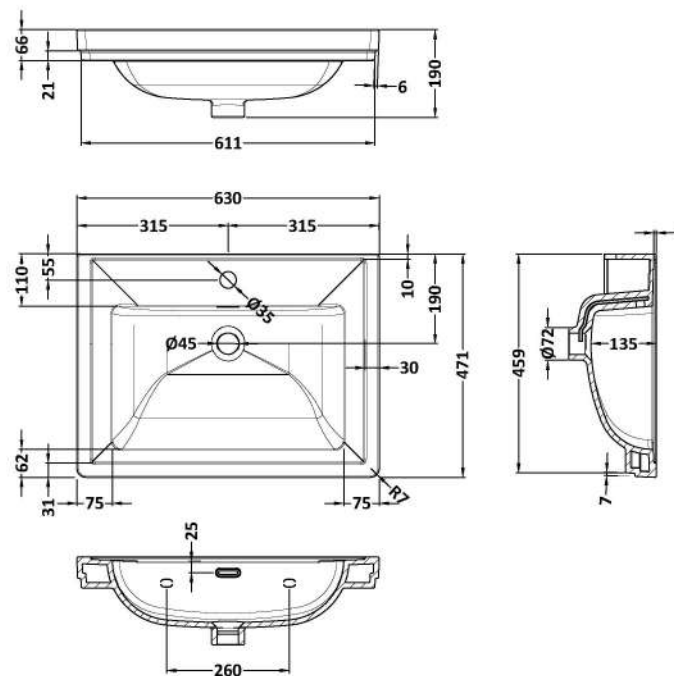

Sales Code: CLC125A

Description: 600 F/S 2-Door Unit & Basin 1Th

Packaging Details

Barcode: 5056462685656

Sales Code: CLA125

Description: 600 F/S 2-Door Unit (800X600x453)

Product Dimensions

Height (mm):	800
Width (mm):	600
Depth (mm):	453
Nett Weight (kg):	25.3

Packaging Dimensions

Height (mm):	835
Width (mm):	625
Depth (mm):	480
Gross Weight (kg):	25.8

Packaging Data

Box Colour:	Brown Cardboard Box
Box Qty:	0
Label Size:	0 x 0
Label Colour:	White Label
Label Qty:	0

Outer Box Dimensions (If Applicable)

Height (mm):	
Width (mm):	
Depth (mm):	
Gross Weight (kg):	
Barcode:	5056462643144

Product Details

Country of Origin:	China
Fitting Instruction:	Yes
CE & UKCA:	N/A
FSC Certified Materials:	Yes
Colour:	Satin White
Construction Method:	Cam & Wood Dowel
Construction Type:	Rigid
Cabinet Finish:	MFC Painted Matt
Fascia Finish:	Mdf Painted Matt
Cabinet Thickness (mm):	18
Fascia Thickness (mm):	18
Drawer Included:	No
Drawer Type:	Not Applicable
No of Shelves:	1
Hinge Type:	95 Degree Clip-On Soft Close
Hinge Included:	Yes, Supplied
Adjustable Legs:	No, Not Required
Fixings Included:	Yes
Handle Style:	Traditional
Waste Shroud:	Not Applicable
Handle Included:	Yes, Supplied
Handle Type:	Knob

Sales Code: CBM503

Description: 600 Classic Basin (640X472x185) 1Th

Product Dimensions

Height (mm):	0
Width (mm):	0
Depth (mm):	0
Nett Weight (kg):	17

Packaging Dimensions

Height (mm):	490
Width (mm):	650
Depth (mm):	220
Gross Weight (kg):	17.3