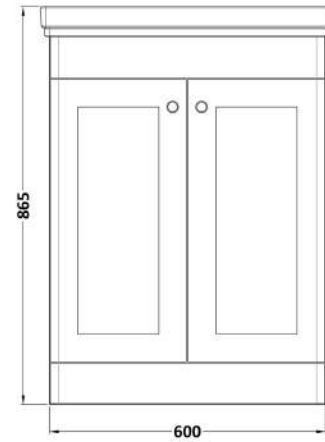

Sales Code: CLC125A

Description: 600 F/S 2-Door Unit & Basin 1Th

Packaging Details

Barcode: 5056462685656

Sales Code: CLA125

Description: 600 F/S 2-Door Unit (800X600x453)

Product Dimensions

Height (mm):	800
Width (mm):	600
Depth (mm):	453
Nett Weight (kg):	25.3

Packaging Dimensions

Height (mm):	835
Width (mm):	625
Depth (mm):	480
Gross Weight (kg):	25.8

Packaging Data

Box Colour:	Brown Cardboard Box
Box Qty:	0
Label Size:	0 x 0
Label Colour:	White Label
Label Qty:	0

Outer Box Dimensions (If Applicable)

Height (mm):	
Width (mm):	
Depth (mm):	
Gross Weight (kg):	
Barcode:	5056462643144

Product Details

Country of Origin:	China
Fitting Instruction:	Yes
CE & UKCA:	N/A
FSC Certified Materials:	Yes
Colour:	Satin White
Construction Method:	Cam & Wood Dowel
Construction Type:	Rigid
Cabinet Finish:	MFC Painted Matt
Fascia Finish:	Mdf Painted Matt
Cabinet Thickness (mm):	18
Fascia Thickness (mm):	18
Drawer Included:	No
Drawer Type:	Not Applicable
No of Shelves:	1
Hinge Type:	95 Degree Clip-On Soft Close
Hinge Included:	Yes, Supplied
Adjustable Legs:	No, Not Required
Fixings Included:	Yes
Handle Style:	Traditional
Waste Shroud:	Not Applicable
Handle Included:	Yes, Supplied
Handle Type:	Knob

Sales Code: CBM503

Description: 600 Classic Basin (640X472x185) 1Th

Product Dimensions

Height (mm):	0
Width (mm):	0
Depth (mm):	0
Nett Weight (kg):	17

Packaging Dimensions

Height (mm):	490
Width (mm):	650
Depth (mm):	220
Gross Weight (kg):	17.3