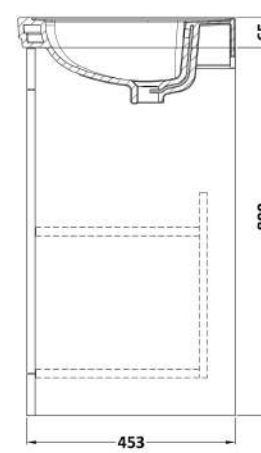

Sales Code: CLC125A

Description: 600 F/S 2-Door Unit & Basin 1Th

Packaging Details

Barcode: 5056462685656

Sales Code: CLA125

Description: 600 F/S 2-Door Unit (800X600x453)

Product Dimensions

Height (mm):	800
Width (mm):	600
Depth (mm):	453
Nett Weight (kg):	25.3

Packaging Dimensions

Height (mm):	835
Width (mm):	625
Depth (mm):	480
Gross Weight (kg):	25.8

Packaging Data

Box Colour:	Brown Cardboard Box
Box Qty:	0
Label Size:	0 x 0
Label Colour:	White Label
Label Qty:	0

Outer Box Dimensions (If Applicable)

Height (mm):	
Width (mm):	
Depth (mm):	
Gross Weight (kg):	
Barcode:	5056462643144

Product Details

Country of Origin:	China
Fitting Instruction:	Yes
CE & UKCA:	N/A
FSC Certified Materials:	Yes
Colour:	Satin White
Construction Method:	Cam & Wood Dowel
Construction Type:	Rigid
Cabinet Finish:	MFC Painted Matt
Fascia Finish:	Mdf Painted Matt
Cabinet Thickness (mm):	18
Fascia Thickness (mm):	18
Drawer Included:	No
Drawer Type:	Not Applicable
No of Shelves:	1
Hinge Type:	95 Degree Clip-On Soft Close
Hinge Included:	Yes, Supplied
Adjustable Legs:	No, Not Required
Fixings Included:	Yes
Handle Style:	Traditional
Waste Shroud:	Not Applicable
Handle Included:	Yes, Supplied
Handle Type:	Knob

Sales Code: CBM503

Description: 600 Classic Basin (640X472x185) 1Th

Product Dimensions

Height (mm):	0
Width (mm):	0
Depth (mm):	0
Nett Weight (kg):	17

Packaging Dimensions

Height (mm):	490
Width (mm):	650
Depth (mm):	220
Gross Weight (kg):	17.3