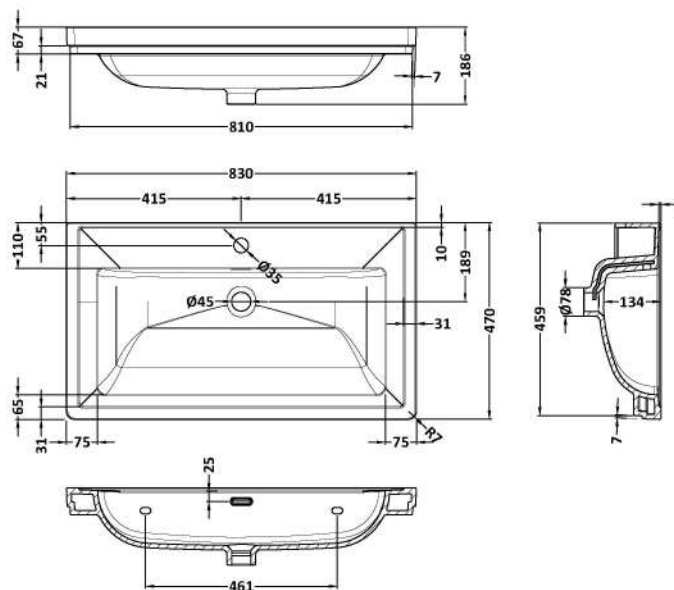

Packaging Dimensions

Height (mm):	835
Width (mm):	825
Depth (mm):	480
Gross Weight (kg):	31

Packaging Data

Box Colour:	Brown Cardboard Box
Box Qty:	0
Label Size:	0 x 0
Label Colour:	White Label
Label Qty:	0

Outer Box Dimensions (If Applicable)

Height (mm):	
Width (mm):	
Depth (mm):	
Gross Weight (kg):	
Barcode:	5056462643182

Product Details

Country of Origin:	China
Fitting Instruction:	Yes
CE & UKCA:	N/A
FSC Certified Materials:	Yes
Colour:	Satin White
Construction Method:	Cam & Wood Dowel
Construction Type:	Rigid
Cabinet Finish:	MFC Painted Matt
Fascia Finish:	Mdf Painted Matt
Cabinet Thickness (mm):	18
Fascia Thickness (mm):	18
Drawer Included:	No
Drawer Type:	Not Applicable
No of Shelves:	1
Hinge Type:	95 Degree Clip-On Soft Close
Hinge Included:	Yes, Supplied
Adjustable Legs:	No, Not Required
Fixings Included:	Yes
Handle Style:	Traditional
Waste Shroud:	Not Applicable
Handle Included:	Yes, Supplied
Handle Type:	Knob

Sales Code: CBM505

Description: 800 Classic Basin (840X472x185) 1Th

Product Dimensions

Height (mm):	0
Width (mm):	0
Depth (mm):	0
Nett Weight (kg):	22.2

Packaging Dimensions

Height (mm):	490
Width (mm):	850
Depth (mm):	220
Gross Weight (kg):	22.5

Packaging Data

Box Colour:	Brown Cardboard Box - Printed
Box Qty:	0
Label Size:	0 x 0
Label Colour:	White Label
Label Qty:	0

Outer Box Dimensions (If Applicable)

Height (mm):	
Width (mm):	
Depth (mm):	
Gross Weight (kg):	
Barcode:	5056462643670