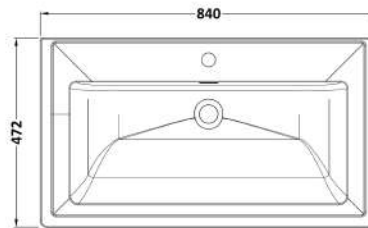

Sales Code: CLC126A

Description: 800 F/S 2-Door Unit & Basin 1Th

Packaging Details

Barcode: 5056462685908

Sales Code: CLA126

Description: 800 F/S 2-Door Unit (800X800 X453)

Product Dimensions

Height (mm):	800
Width (mm):	800
Depth (mm):	453
Nett Weight (kg):	30.5

Packaging Dimensions

Height (mm):	835
Width (mm):	825
Depth (mm):	480
Gross Weight (kg):	31

Packaging Data

Box Colour:	Brown Cardboard Box
Box Qty:	0
Label Size:	0 x 0
Label Colour:	White Label
Label Qty:	0

Outer Box Dimensions (If Applicable)

Height (mm):	
Width (mm):	
Depth (mm):	
Gross Weight (kg):	
Barcode:	5056462643182

Product Details

Country of Origin:	China
Fitting Instruction:	Yes
CE & UKCA:	N/A
FSC Certified Materials:	Yes
Colour:	Satin White
Construction Method:	Cam & Wood Dowel
Construction Type:	Rigid
Cabinet Finish:	MFC Painted Matt
Fascia Finish:	Mdf Painted Matt
Cabinet Thickness (mm):	18
Fascia Thickness (mm):	18
Drawer Included:	No
Drawer Type:	Not Applicable
No of Shelves:	1
Hinge Type:	95 Degree Clip-On Soft Close
Hinge Included:	Yes, Supplied
Adjustable Legs:	No, Not Required
Fixings Included:	Yes
Handle Style:	Traditional
Waste Shroud:	Not Applicable
Handle Included:	Yes, Supplied
Handle Type:	Knob

Sales Code: CBM505

Description: 800 Classic Basin (840X472x185) 1Th

Product Dimensions

Height (mm):	0
Width (mm):	0
Depth (mm):	0
Nett Weight (kg):	22.2

Packaging Dimensions

Height (mm):	490
Width (mm):	850
Depth (mm):	220
Gross Weight (kg):	22.5