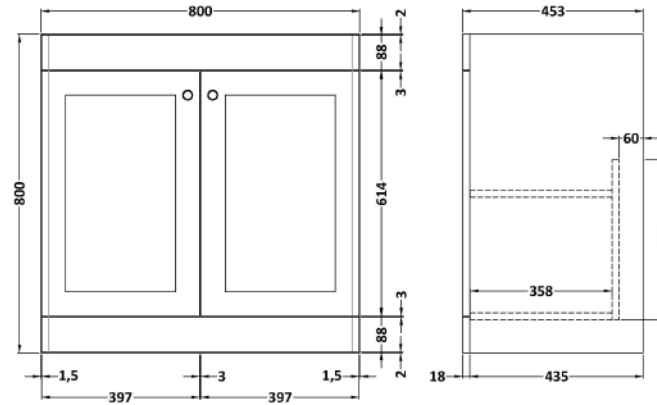

Sales Code: CLC126A

Description: 800 F/S 2-Door Unit & Basin 1Th

Packaging Details

Barcode: 5056462685908

Sales Code: CLA126

Description: 800 F/S 2-Door Unit (800X800 X453)

Product Dimensions

Height (mm):	800
Width (mm):	800
Depth (mm):	453
Nett Weight (kg):	30.5

Packaging Dimensions

Height (mm):	835
Width (mm):	825
Depth (mm):	480
Gross Weight (kg):	31

Packaging Data

Box Colour:	Brown Cardboard Box
Box Qty:	0
Label Size:	0 x 0
Label Colour:	White Label
Label Qty:	0

Outer Box Dimensions (If Applicable)

Height (mm):	
Width (mm):	
Depth (mm):	
Gross Weight (kg):	
Barcode:	5056462643182

Product Details

Country of Origin:	China
Fitting Instruction:	Yes
CE & UKCA:	N/A
FSC Certified Materials:	Yes
Colour:	Satin White
Construction Method:	Cam & Wood Dowel
Construction Type:	Rigid
Cabinet Finish:	MFC Painted Matt
Fascia Finish:	Mdf Painted Matt
Cabinet Thickness (mm):	18
Fascia Thickness (mm):	18
Drawer Included:	No
Drawer Type:	Not Applicable
No of Shelves:	1
Hinge Type:	95 Degree Clip-On Soft Close
Hinge Included:	Yes, Supplied
Adjustable Legs:	No, Not Required
Fixings Included:	Yes
Handle Style:	Traditional
Waste Shroud:	Not Applicable
Handle Included:	Yes, Supplied
Handle Type:	Knob

Sales Code: CBM505

Description: 800 Classic Basin (840X472x185) 1Th

Product Dimensions

Height (mm):	0
Width (mm):	0
Depth (mm):	0
Nett Weight (kg):	22.2

Packaging Dimensions

Height (mm):	490
Width (mm):	850
Depth (mm):	220
Gross Weight (kg):	22.5