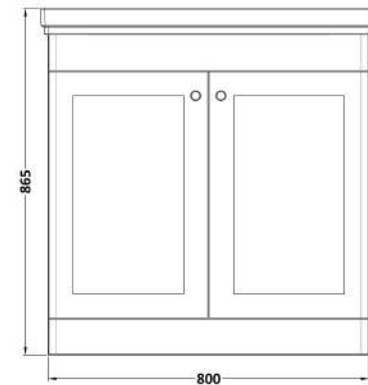

Sales Code: CLC126A

Description: 800 F/S 2-Door Unit & Basin 1Th

Packaging Details

Barcode: 5056462685908

Sales Code: CLA126

Description: 800 F/S 2-Door Unit (800X800 X453)

Product Dimensions

Height (mm):	800
Width (mm):	800
Depth (mm):	453
Nett Weight (kg):	30.5

Packaging Dimensions

Height (mm):	835
Width (mm):	825
Depth (mm):	480
Gross Weight (kg):	31

Packaging Data

Box Colour:	Brown Cardboard Box
Box Qty:	0
Label Size:	0 x 0
Label Colour:	White Label
Label Qty:	0

Outer Box Dimensions (If Applicable)

Height (mm):	
Width (mm):	
Depth (mm):	
Gross Weight (kg):	
Barcode:	5056462643182

Product Details

Country of Origin:	China
Fitting Instruction:	Yes
CE & UKCA:	N/A
FSC Certified Materials:	Yes
Colour:	Satin White
Construction Method:	Cam & Wood Dowel
Construction Type:	Rigid
Cabinet Finish:	MFC Painted Matt
Fascia Finish:	Mdf Painted Matt
Cabinet Thickness (mm):	18
Fascia Thickness (mm):	18
Drawer Included:	No
Drawer Type:	Not Applicable
No of Shelves:	1
Hinge Type:	95 Degree Clip-On Soft Close
Hinge Included:	Yes, Supplied
Adjustable Legs:	No, Not Required
Fixings Included:	Yes
Handle Style:	Traditional
Waste Shroud:	Not Applicable
Handle Included:	Yes, Supplied
Handle Type:	Knob

Sales Code: CBM505

Description: 800 Classic Basin (840X472x185) 1Th

Product Dimensions

Height (mm):	0
Width (mm):	0
Depth (mm):	0
Nett Weight (kg):	22.2

Packaging Dimensions

Height (mm):	490
Width (mm):	850
Depth (mm):	220
Gross Weight (kg):	22.5