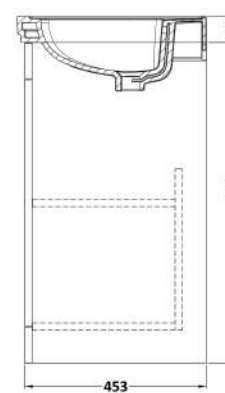

Sales Code: CLC126A

Description: 800 F/S 2-Door Unit & Basin 1Th

Packaging Details

Barcode: 5056462685908

Sales Code: CLA126

Description: 800 F/S 2-Door Unit (800X800 X453)

Product Dimensions

Height (mm):	800
Width (mm):	800
Depth (mm):	453
Nett Weight (kg):	30.5

Packaging Dimensions

Height (mm):	835
Width (mm):	825
Depth (mm):	480
Gross Weight (kg):	31

Packaging Data

Box Colour:	Brown Cardboard Box
Box Qty:	0
Label Size:	0 x 0
Label Colour:	White Label
Label Qty:	0

Outer Box Dimensions (If Applicable)

Height (mm):	
Width (mm):	
Depth (mm):	
Gross Weight (kg):	
Barcode:	5056462643182

Product Details

Country of Origin:	China
Fitting Instruction:	Yes
CE & UKCA:	N/A
FSC Certified Materials:	Yes
Colour:	Satin White
Construction Method:	Cam & Wood Dowel
Construction Type:	Rigid
Cabinet Finish:	MFC Painted Matt
Fascia Finish:	Mdf Painted Matt
Cabinet Thickness (mm):	18
Fascia Thickness (mm):	18
Drawer Included:	No
Drawer Type:	Not Applicable
No of Shelves:	1
Hinge Type:	95 Degree Clip-On Soft Close
Hinge Included:	Yes, Supplied
Adjustable Legs:	No, Not Required
Fixings Included:	Yes
Handle Style:	Traditional
Waste Shroud:	Not Applicable
Handle Included:	Yes, Supplied
Handle Type:	Knob

Sales Code: CBM505

Description: 800 Classic Basin (840X472x185) 1Th

Product Dimensions

Height (mm):	0
Width (mm):	0
Depth (mm):	0
Nett Weight (kg):	22.2

Packaging Dimensions

Height (mm):	490
Width (mm):	850
Depth (mm):	220
Gross Weight (kg):	22.5