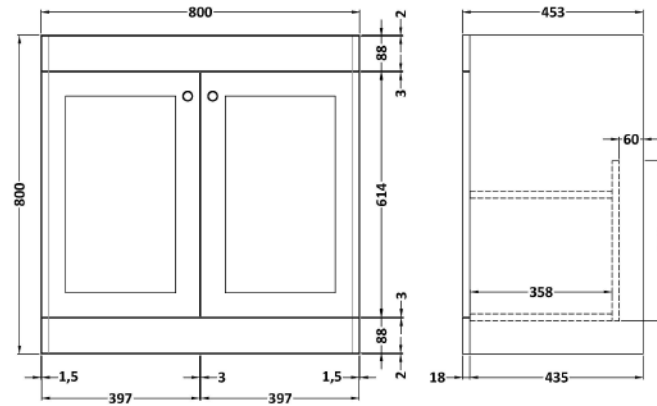

Sales Code: CLC126B

Description: 800 F/S 2-Door Unit & Basin 3Th

Packaging Details

Barcode: 5056462688145

Sales Code: CLA126

Description: 800 F/S 2-Door Unit (800X800 X453)

Product Dimensions

Height (mm):	800
Width (mm):	800
Depth (mm):	453
Nett Weight (kg):	30.5

Packaging Dimensions

Height (mm):	835
Width (mm):	825
Depth (mm):	480
Gross Weight (kg):	31

Packaging Data

Box Colour:	Brown Cardboard Box
Box Qty:	0
Label Size:	0 x 0
Label Colour:	White Label
Label Qty:	0

Outer Box Dimensions (If Applicable)

Height (mm):	
Width (mm):	
Depth (mm):	
Gross Weight (kg):	
Barcode:	5056462643182

Product Details

Country of Origin:	China
Fitting Instruction:	Yes
CE & UKCA:	N/A
FSC Certified Materials:	Yes
Colour:	Satin White
Construction Method:	Cam & Wood Dowel
Construction Type:	Rigid
Cabinet Finish:	MFC Painted Matt
Fascia Finish:	Mdf Painted Matt
Cabinet Thickness (mm):	18
Fascia Thickness (mm):	18
Drawer Included:	No
Drawer Type:	Not Applicable
No of Shelves:	1
Hinge Type:	95 Degree Clip-On Soft Close
Hinge Included:	Yes, Supplied
Adjustable Legs:	No, Not Required
Fixings Included:	Yes
Handle Style:	Traditional
Waste Shroud:	Not Applicable
Handle Included:	Yes, Supplied
Handle Type:	Knob

Sales Code: CBM535

Description: 800 Classic Basin (840X472x185) 3Th

Product Dimensions

Height (mm):	0
Width (mm):	0
Depth (mm):	0
Nett Weight (kg):	22.2

Packaging Dimensions

Height (mm):	490
Width (mm):	850
Depth (mm):	220
Gross Weight (kg):	22.5