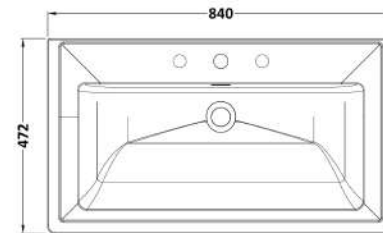

Sales Code: CLC126B

Description: 800 F/S 2-Door Unit & Basin 3Th

Packaging Details

Barcode: 5056462688145

Sales Code: CLA126

Description: 800 F/S 2-Door Unit (800X800 X453)

Product Dimensions

Height (mm):	800
Width (mm):	800
Depth (mm):	453
Nett Weight (kg):	30.5

Packaging Dimensions

Height (mm):	835
Width (mm):	825
Depth (mm):	480
Gross Weight (kg):	31

Packaging Data

Box Colour:	Brown Cardboard Box
Box Qty:	0
Label Size:	0 x 0
Label Colour:	White Label
Label Qty:	0

Outer Box Dimensions (If Applicable)

Height (mm):	
Width (mm):	
Depth (mm):	
Gross Weight (kg):	
Barcode:	5056462643182

Product Details

Country of Origin:	China
Fitting Instruction:	Yes
CE & UKCA:	N/A
FSC Certified Materials:	Yes
Colour:	Satin White
Construction Method:	Cam & Wood Dowel
Construction Type:	Rigid
Cabinet Finish:	MFC Painted Matt
Fascia Finish:	Mdf Painted Matt
Cabinet Thickness (mm):	18
Fascia Thickness (mm):	18
Drawer Included:	No
Drawer Type:	Not Applicable
No of Shelves:	1
Hinge Type:	95 Degree Clip-On Soft Close
Hinge Included:	Yes, Supplied
Adjustable Legs:	No, Not Required
Fixings Included:	Yes
Handle Style:	Traditional
Waste Shroud:	Not Applicable
Handle Included:	Yes, Supplied
Handle Type:	Knob

Sales Code: CBM535

Description: 800 Classic Basin (840X472x185) 3Th

Product Dimensions

Height (mm):	0
Width (mm):	0
Depth (mm):	0
Nett Weight (kg):	22.2

Packaging Dimensions

Height (mm):	490
Width (mm):	850
Depth (mm):	220
Gross Weight (kg):	22.5