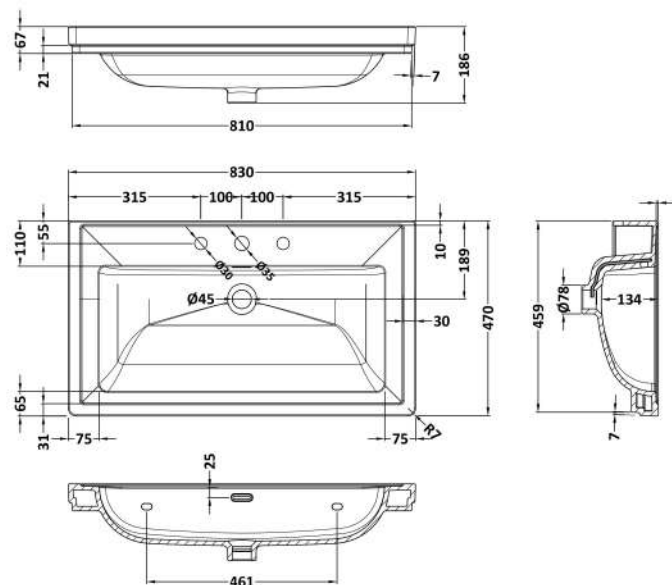

Packaging Dimensions

Height (mm):	835
Width (mm):	825
Depth (mm):	480
Gross Weight (kg):	31

Packaging Data

Box Colour:	Brown Cardboard Box
Box Qty:	0
Label Size:	0 x 0
Label Colour:	White Label
Label Qty:	0

Outer Box Dimensions (If Applicable)

Height (mm):	
Width (mm):	
Depth (mm):	
Gross Weight (kg):	
Barcode:	5056462643182

Product Details

Country of Origin:	China
Fitting Instruction:	Yes
CE & UKCA:	N/A
FSC Certified Materials:	Yes
Colour:	Satin White
Construction Method:	Cam & Wood Dowel
Construction Type:	Rigid
Cabinet Finish:	MFC Painted Matt
Fascia Finish:	Mdf Painted Matt
Cabinet Thickness (mm):	18
Fascia Thickness (mm):	18
Drawer Included:	No
Drawer Type:	Not Applicable
No of Shelves:	1
Hinge Type:	95 Degree Clip-On Soft Close
Hinge Included:	Yes, Supplied
Adjustable Legs:	No, Not Required
Fixings Included:	Yes
Handle Style:	Traditional
Waste Shroud:	Not Applicable
Handle Included:	Yes, Supplied
Handle Type:	Knob

Sales Code: CBM535

Description: 800 Classic Basin (840X472x185) 3Th

Product Dimensions

Height (mm):	0
Width (mm):	0
Depth (mm):	0
Nett Weight (kg):	22.2

Packaging Dimensions

Height (mm):	490
Width (mm):	850
Depth (mm):	220
Gross Weight (kg):	22.5

Packaging Data

Box Colour:	Brown Cardboard Box - Printed
Box Qty:	0
Label Size:	0 x 0
Label Colour:	White Label
Label Qty:	0

Outer Box Dimensions (If Applicable)

Height (mm):	
Width (mm):	
Depth (mm):	
Gross Weight (kg):	
Barcode:	5056462643687