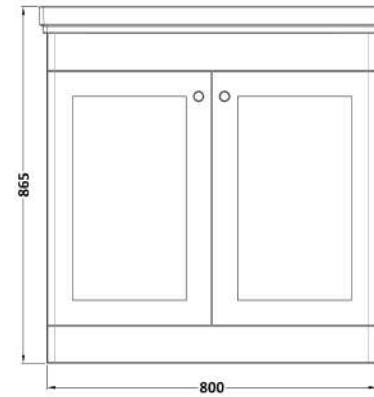

Sales Code: CLC126B

Description: 800 F/S 2-Door Unit & Basin 3Th

Packaging Details

Barcode: 5056462688145

Sales Code: CLA126

Description: 800 F/S 2-Door Unit (800X800 X453)

Product Dimensions

Height (mm):	800
Width (mm):	800
Depth (mm):	453
Nett Weight (kg):	30.5

Packaging Dimensions

Height (mm):	835
Width (mm):	825
Depth (mm):	480
Gross Weight (kg):	31

Packaging Data

Box Colour:	Brown Cardboard Box
Box Qty:	0
Label Size:	0 x 0
Label Colour:	White Label
Label Qty:	0

Outer Box Dimensions (If Applicable)

Height (mm):	
Width (mm):	
Depth (mm):	
Gross Weight (kg):	
Barcode:	5056462643182

Product Details

Country of Origin:	China
Fitting Instruction:	Yes
CE & UKCA:	N/A
FSC Certified Materials:	Yes
Colour:	Satin White
Construction Method:	Cam & Wood Dowel
Construction Type:	Rigid
Cabinet Finish:	MFC Painted Matt
Fascia Finish:	Mdf Painted Matt
Cabinet Thickness (mm):	18
Fascia Thickness (mm):	18
Drawer Included:	No
Drawer Type:	Not Applicable
No of Shelves:	1
Hinge Type:	95 Degree Clip-On Soft Close
Hinge Included:	Yes, Supplied
Adjustable Legs:	No, Not Required
Fixings Included:	Yes
Handle Style:	Traditional
Waste Shroud:	Not Applicable
Handle Included:	Yes, Supplied
Handle Type:	Knob

Sales Code: CBM535

Description: 800 Classic Basin (840X472x185) 3Th

Product Dimensions

Height (mm):	0
Width (mm):	0
Depth (mm):	0
Nett Weight (kg):	22.2

Packaging Dimensions

Height (mm):	490
Width (mm):	850
Depth (mm):	220
Gross Weight (kg):	22.5