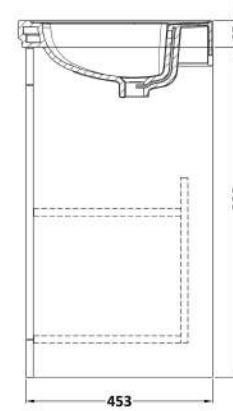

Sales Code: CLC126B

Description: 800 F/S 2-Door Unit & Basin 3Th

Packaging Details

Barcode: 5056462688145

Sales Code: CLA126

Description: 800 F/S 2-Door Unit (800X800 X453)

Product Dimensions

Height (mm):	800
Width (mm):	800
Depth (mm):	453
Nett Weight (kg):	30.5

Packaging Dimensions

Height (mm):	835
Width (mm):	825
Depth (mm):	480
Gross Weight (kg):	31

Packaging Data

Box Colour:	Brown Cardboard Box
Box Qty:	0
Label Size:	0 x 0
Label Colour:	White Label
Label Qty:	0

Outer Box Dimensions (If Applicable)

Height (mm):	
Width (mm):	
Depth (mm):	
Gross Weight (kg):	
Barcode:	5056462643182

Product Details

Country of Origin:	China
Fitting Instruction:	Yes
CE & UKCA:	N/A
FSC Certified Materials:	Yes
Colour:	Satin White
Construction Method:	Cam & Wood Dowel
Construction Type:	Rigid
Cabinet Finish:	MFC Painted Matt
Fascia Finish:	Mdf Painted Matt
Cabinet Thickness (mm):	18
Fascia Thickness (mm):	18
Drawer Included:	No
Drawer Type:	Not Applicable
No of Shelves:	1
Hinge Type:	95 Degree Clip-On Soft Close
Hinge Included:	Yes, Supplied
Adjustable Legs:	No, Not Required
Fixings Included:	Yes
Handle Style:	Traditional
Waste Shroud:	Not Applicable
Handle Included:	Yes, Supplied
Handle Type:	Knob

Sales Code: CBM535

Description: 800 Classic Basin (840X472x185) 3Th

Product Dimensions

Height (mm):	0
Width (mm):	0
Depth (mm):	0
Nett Weight (kg):	22.2

Packaging Dimensions

Height (mm):	490
Width (mm):	850
Depth (mm):	220
Gross Weight (kg):	22.5