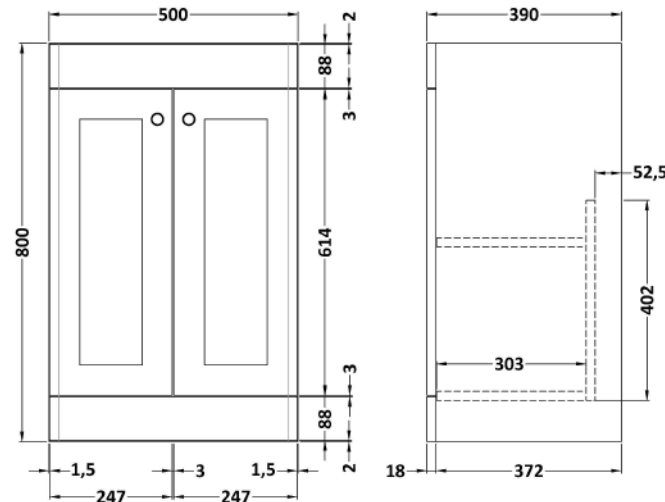

Sales Code: CLC1423A

Description: 500 F/S 2-Door Unit & Basin 1Th

Packaging Details

Barcode: 5056462685625

Sales Code: CLA1423

Description: 500 F/S 2-Door Unit (800X500x390)

Product Dimensions

Height (mm):	800
Width (mm):	500
Depth (mm):	390
Nett Weight (kg):	21

Packaging Dimensions

Height (mm):	835
Width (mm):	525
Depth (mm):	415
Gross Weight (kg):	21.5

Packaging Data

Box Colour:	Brown Cardboard Box
Box Qty:	0
Label Size:	0 x 0
Label Colour:	White Label
Label Qty:	0

Outer Box Dimensions (If Applicable)

Height (mm):	
Width (mm):	
Depth (mm):	
Gross Weight (kg):	
Barcode:	5056462643137

Product Details

Country of Origin:	China
Fitting Instruction:	Yes
CE & UKCA:	N/A
FSC Certified Materials:	Yes
Colour:	Satin Anthracite
Construction Method:	Cam & Wood Dowel
Construction Type:	Rigid
Cabinet Finish:	MFC Painted Matt
Fascia Finish:	Mdf Painted Matt
Cabinet Thickness (mm):	18
Fascia Thickness (mm):	18
Drawer Included:	No
Drawer Type:	Not Applicable
No of Shelves:	1
Hinge Type:	95 Degree Clip-On Soft Close
Hinge Included:	Yes, Supplied
Adjustable Legs:	No, Not Required
Fixings Included:	Yes
Handle Style:	Traditional
Waste Shroud:	Not Applicable
Handle Included:	Yes, Supplied
Handle Type:	Knob

Sales Code: CBM502

Description: 500 Classic Basin (540X410x185) 1Th

Product Dimensions

Height (mm):	0
Width (mm):	0
Depth (mm):	0
Nett Weight (kg):	12.7

Packaging Dimensions

Height (mm):	430
Width (mm):	550
Depth (mm):	220
Gross Weight (kg):	13