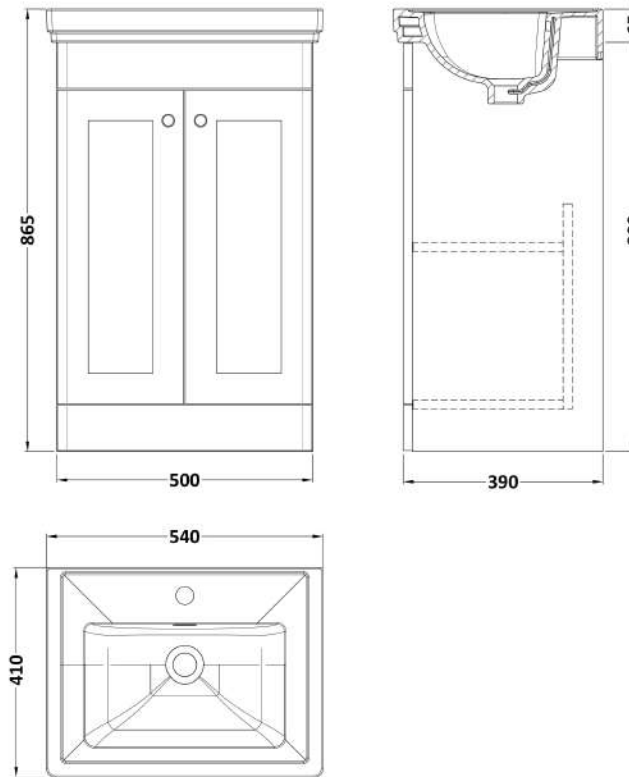

Sales Code: CLC1423A

Description: 500 F/S 2-Door Unit & Basin 1Th

Packaging Details

Barcode: 5056462685625

Sales Code: CLA1423

Description: 500 F/S 2-Door Unit (800X500x390)

Product Dimensions

Height (mm):	800
Width (mm):	500
Depth (mm):	390
Nett Weight (kg):	21

Packaging Dimensions

Height (mm):	835
Width (mm):	525
Depth (mm):	415
Gross Weight (kg):	21.5

Packaging Data

Box Colour:	Brown Cardboard Box
Box Qty:	0
Label Size:	0 x 0
Label Colour:	White Label
Label Qty:	0

Outer Box Dimensions (If Applicable)

Height (mm):	
Width (mm):	
Depth (mm):	
Gross Weight (kg):	
Barcode:	5056462643137

Product Details

Country of Origin:	China
Fitting Instruction:	Yes
CE & UKCA:	N/A
FSC Certified Materials:	Yes
Colour:	Satin Anthracite
Construction Method:	Cam & Wood Dowel
Construction Type:	Rigid
Cabinet Finish:	MFC Painted Matt
Fascia Finish:	Mdf Painted Matt
Cabinet Thickness (mm):	18
Fascia Thickness (mm):	18
Drawer Included:	No
Drawer Type:	Not Applicable
No of Shelves:	1
Hinge Type:	95 Degree Clip-On Soft Close
Hinge Included:	Yes, Supplied
Adjustable Legs:	No, Not Required
Fixings Included:	Yes
Handle Style:	Traditional
Waste Shroud:	Not Applicable
Handle Included:	Yes, Supplied
Handle Type:	Knob

Sales Code: CBM502

Description: 500 Classic Basin (540X410x185) 1Th

Product Dimensions

Height (mm):	0
Width (mm):	0
Depth (mm):	0
Nett Weight (kg):	12.7

Packaging Dimensions

Height (mm):	430
Width (mm):	550
Depth (mm):	220
Gross Weight (kg):	13