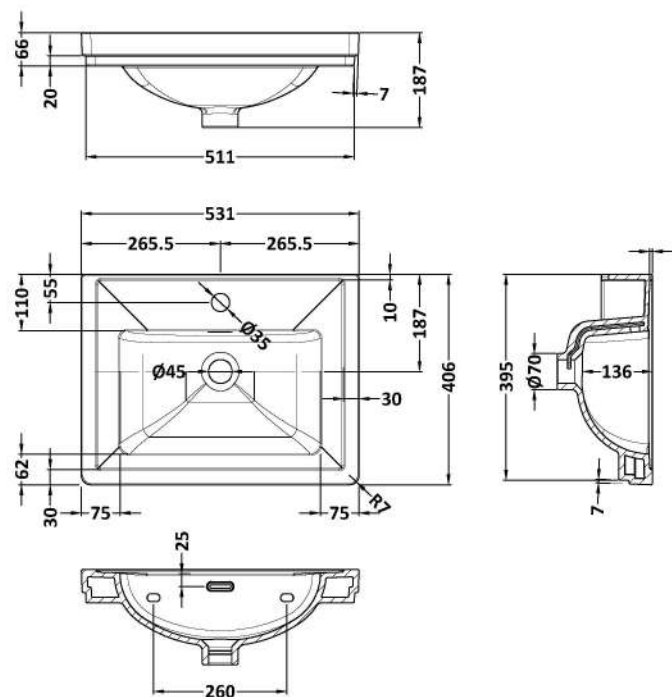

Sales Code: CLC1423A

Description: 500 F/S 2-Door Unit & Basin 1Th

Packaging Details

Barcode: 5056462685625

Sales Code: CLA1423

Description: 500 F/S 2-Door Unit (800X500x390)

Product Dimensions

Height (mm):	800
Width (mm):	500
Depth (mm):	390
Nett Weight (kg):	21

Packaging Dimensions

Height (mm):	835
Width (mm):	525
Depth (mm):	415
Gross Weight (kg):	21.5

Packaging Data

Box Colour:	Brown Cardboard Box
Box Qty:	0
Label Size:	0 x 0
Label Colour:	White Label
Label Qty:	0

Outer Box Dimensions (If Applicable)

Height (mm):	
Width (mm):	
Depth (mm):	
Gross Weight (kg):	
Barcode:	5056462643137

Product Details

Country of Origin:	China
Fitting Instruction:	Yes
CE & UKCA:	N/A
FSC Certified Materials:	Yes
Colour:	Satin Anthracite
Construction Method:	Cam & Wood Dowel
Construction Type:	Rigid
Cabinet Finish:	MFC Painted Matt
Fascia Finish:	Mdf Painted Matt
Cabinet Thickness (mm):	18
Fascia Thickness (mm):	18
Drawer Included:	No
Drawer Type:	Not Applicable
No of Shelves:	1
Hinge Type:	95 Degree Clip-On Soft Close
Hinge Included:	Yes, Supplied
Adjustable Legs:	No, Not Required
Fixings Included:	Yes
Handle Style:	Traditional
Waste Shroud:	Not Applicable
Handle Included:	Yes, Supplied
Handle Type:	Knob

Sales Code: CBM502

Description: 500 Classic Basin (540X410x185) 1Th

Product Dimensions

Height (mm):	0
Width (mm):	0
Depth (mm):	0
Nett Weight (kg):	12.7

Packaging Dimensions

Height (mm):	430
Width (mm):	550
Depth (mm):	220
Gross Weight (kg):	13