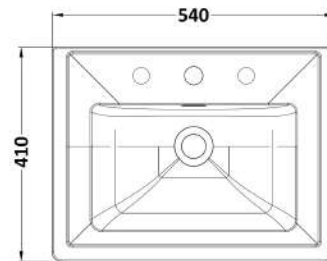

Sales Code: CLC1423B

Description: 500 F/S 2-Door Unit & Basin 3Th

Packaging Details

Barcode: 5056462687193

Sales Code: CLA1423

Description: 500 F/S 2-Door Unit (800X500x390)

Product Dimensions

Height (mm):	800
Width (mm):	500
Depth (mm):	390
Nett Weight (kg):	21

Packaging Dimensions

Height (mm):	835
Width (mm):	525
Depth (mm):	415
Gross Weight (kg):	21.5

Packaging Data

Box Colour:	Brown Cardboard Box
Box Qty:	0
Label Size:	0 x 0
Label Colour:	White Label
Label Qty:	0

Outer Box Dimensions (If Applicable)

Height (mm):	
Width (mm):	
Depth (mm):	
Gross Weight (kg):	
Barcode:	5056462643137

Product Details

Country of Origin:	China
Fitting Instruction:	Yes
CE & UKCA:	N/A
FSC Certified Materials:	Yes
Colour:	Satin Anthracite
Construction Method:	Cam & Wood Dowel
Construction Type:	Rigid
Cabinet Finish:	MFC Painted Matt
Fascia Finish:	Mdf Painted Matt
Cabinet Thickness (mm):	18
Fascia Thickness (mm):	18
Drawer Included:	No
Drawer Type:	Not Applicable
No of Shelves:	1
Hinge Type:	95 Degree Clip-On Soft Close
Hinge Included:	Yes, Supplied
Adjustable Legs:	No, Not Required
Fixings Included:	Yes
Handle Style:	Traditional
Waste Shroud:	Not Applicable
Handle Included:	Yes, Supplied
Handle Type:	Knob

Sales Code: CBM532

Description: 500 Classic Basin (540X410x185) 3Th

Product Dimensions

Height (mm):	0
Width (mm):	0
Depth (mm):	0
Nett Weight (kg):	12.7

Packaging Dimensions

Height (mm):	430
Width (mm):	550
Depth (mm):	220
Gross Weight (kg):	13