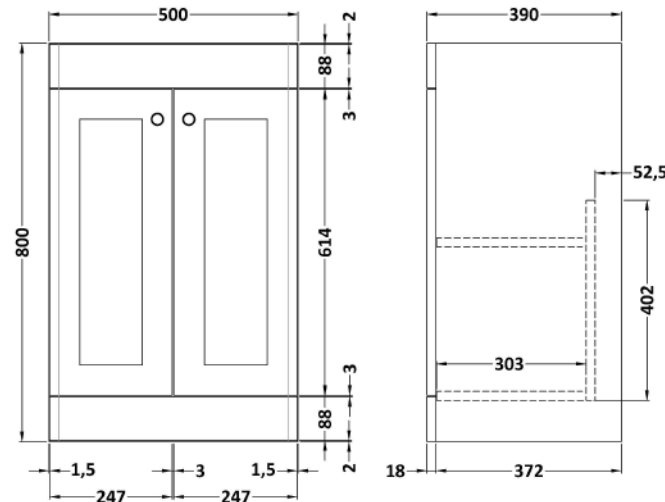

Sales Code: CLC1423B

Description: 500 F/S 2-Door Unit & Basin 3Th

Packaging Details

Barcode: 5056462687193

Sales Code: CLA1423

Description: 500 F/S 2-Door Unit (800X500x390)

Product Dimensions

Height (mm):	800
Width (mm):	500
Depth (mm):	390
Nett Weight (kg):	21

Packaging Dimensions

Height (mm):	835
Width (mm):	525
Depth (mm):	415
Gross Weight (kg):	21.5

Packaging Data

Box Colour:	Brown Cardboard Box
Box Qty:	0
Label Size:	0 x 0
Label Colour:	White Label
Label Qty:	0

Outer Box Dimensions (If Applicable)

Height (mm):	
Width (mm):	
Depth (mm):	
Gross Weight (kg):	
Barcode:	5056462643137

Product Details

Country of Origin:	China
Fitting Instruction:	Yes
CE & UKCA:	N/A
FSC Certified Materials:	Yes
Colour:	Satin Anthracite
Construction Method:	Cam & Wood Dowel
Construction Type:	Rigid
Cabinet Finish:	MFC Painted Matt
Fascia Finish:	Mdf Painted Matt
Cabinet Thickness (mm):	18
Fascia Thickness (mm):	18
Drawer Included:	No
Drawer Type:	Not Applicable
No of Shelves:	1
Hinge Type:	95 Degree Clip-On Soft Close
Hinge Included:	Yes, Supplied
Adjustable Legs:	No, Not Required
Fixings Included:	Yes
Handle Style:	Traditional
Waste Shroud:	Not Applicable
Handle Included:	Yes, Supplied
Handle Type:	Knob

Sales Code: CBM532

Description: 500 Classic Basin (540X410x185) 3Th

Product Dimensions

Height (mm):	0
Width (mm):	0
Depth (mm):	0
Nett Weight (kg):	12.7

Packaging Dimensions

Height (mm):	430
Width (mm):	550
Depth (mm):	220
Gross Weight (kg):	13