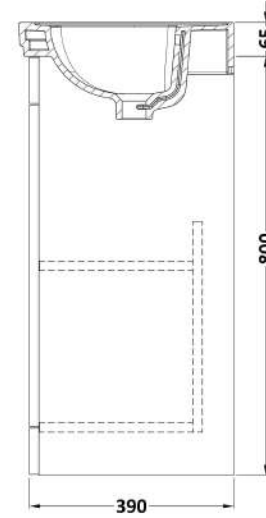

Sales Code: CLC1423B

Description: 500 F/S 2-Door Unit & Basin 3Th

Packaging Details

Barcode: 5056462687193

Sales Code: CLA1423

Description: 500 F/S 2-Door Unit (800X500x390)

Product Dimensions

Height (mm):	800
Width (mm):	500
Depth (mm):	390
Nett Weight (kg):	21

Packaging Dimensions

Height (mm):	835
Width (mm):	525
Depth (mm):	415
Gross Weight (kg):	21.5

Packaging Data

Box Colour:	Brown Cardboard Box
Box Qty:	0
Label Size:	0 x 0
Label Colour:	White Label
Label Qty:	0

Outer Box Dimensions (If Applicable)

Height (mm):	
Width (mm):	
Depth (mm):	
Gross Weight (kg):	
Barcode:	5056462643137

Product Details

Country of Origin:	China
Fitting Instruction:	Yes
CE & UKCA:	N/A
FSC Certified Materials:	Yes
Colour:	Satin Anthracite
Construction Method:	Cam & Wood Dowel
Construction Type:	Rigid
Cabinet Finish:	MFC Painted Matt
Fascia Finish:	Mdf Painted Matt
Cabinet Thickness (mm):	18
Fascia Thickness (mm):	18
Drawer Included:	No
Drawer Type:	Not Applicable
No of Shelves:	1
Hinge Type:	95 Degree Clip-On Soft Close
Hinge Included:	Yes, Supplied
Adjustable Legs:	No, Not Required
Fixings Included:	Yes
Handle Style:	Traditional
Waste Shroud:	Not Applicable
Handle Included:	Yes, Supplied
Handle Type:	Knob

Sales Code: CBM532

Description: 500 Classic Basin (540X410x185) 3Th

Product Dimensions

Height (mm):	0
Width (mm):	0
Depth (mm):	0
Nett Weight (kg):	12.7

Packaging Dimensions

Height (mm):	430
Width (mm):	550
Depth (mm):	220
Gross Weight (kg):	13