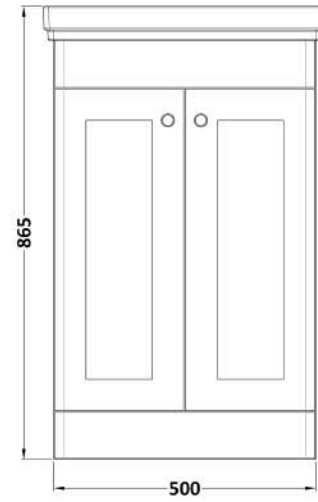

Sales Code: CLC1423B

Description: 500 F/S 2-Door Unit & Basin 3Th

Packaging Details

Barcode: 5056462687193

Sales Code: CLA1423

Description: 500 F/S 2-Door Unit (800X500x390)

Product Dimensions

Height (mm):	800
Width (mm):	500
Depth (mm):	390
Nett Weight (kg):	21

Packaging Dimensions

Height (mm):	835
Width (mm):	525
Depth (mm):	415
Gross Weight (kg):	21.5

Packaging Data

Box Colour:	Brown Cardboard Box
Box Qty:	0
Label Size:	0 x 0
Label Colour:	White Label
Label Qty:	0

Outer Box Dimensions (If Applicable)

Height (mm):	
Width (mm):	
Depth (mm):	
Gross Weight (kg):	
Barcode:	5056462643137

Product Details

Country of Origin:	China
Fitting Instruction:	Yes
CE & UKCA:	N/A
FSC Certified Materials:	Yes
Colour:	Satin Anthracite
Construction Method:	Cam & Wood Dowel
Construction Type:	Rigid
Cabinet Finish:	MFC Painted Matt
Fascia Finish:	Mdf Painted Matt
Cabinet Thickness (mm):	18
Fascia Thickness (mm):	18
Drawer Included:	No
Drawer Type:	Not Applicable
No of Shelves:	1
Hinge Type:	95 Degree Clip-On Soft Close
Hinge Included:	Yes, Supplied
Adjustable Legs:	No, Not Required
Fixings Included:	Yes
Handle Style:	Traditional
Waste Shroud:	Not Applicable
Handle Included:	Yes, Supplied
Handle Type:	Knob

Sales Code: CBM532

Description: 500 Classic Basin (540X410x185) 3Th

Product Dimensions

Height (mm):	0
Width (mm):	0
Depth (mm):	0
Nett Weight (kg):	12.7

Packaging Dimensions

Height (mm):	430
Width (mm):	550
Depth (mm):	220
Gross Weight (kg):	13