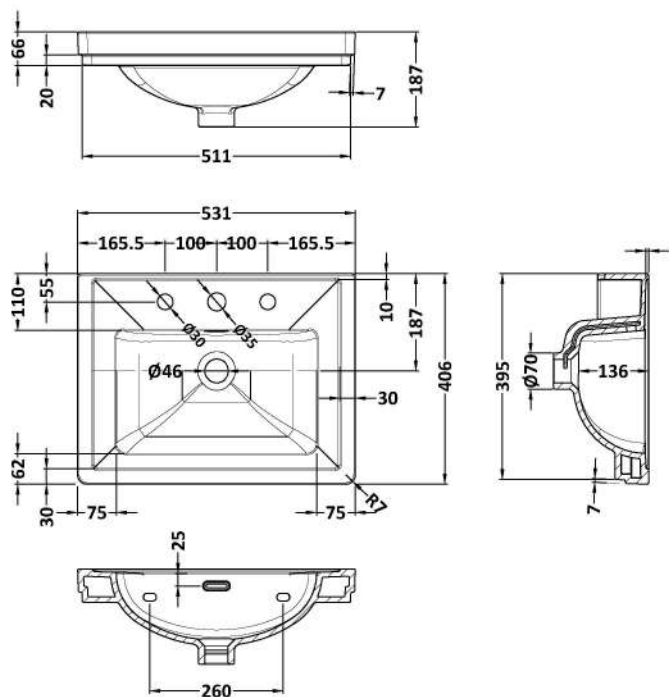

Packaging Dimensions

Height (mm):	835
Width (mm):	525
Depth (mm):	415
Gross Weight (kg):	21.5

Packaging Data

Box Colour:	Brown Cardboard Box
Box Qty:	0
Label Size:	0 x 0
Label Colour:	White Label
Label Qty:	0

Outer Box Dimensions (If Applicable)

Height (mm):	
Width (mm):	
Depth (mm):	
Gross Weight (kg):	
Barcode:	5056462643137

Product Details

Country of Origin:	China
Fitting Instruction:	Yes
CE & UKCA:	N/A
FSC Certified Materials:	Yes
Colour:	Satin Anthracite
Construction Method:	Cam & Wood Dowel
Construction Type:	Rigid
Cabinet Finish:	MFC Painted Matt
Fascia Finish:	Mdf Painted Matt
Cabinet Thickness (mm):	18
Fascia Thickness (mm):	18
Drawer Included:	No
Drawer Type:	Not Applicable
No of Shelves:	1
Hinge Type:	95 Degree Clip-On Soft Close
Hinge Included:	Yes, Supplied
Adjustable Legs:	No, Not Required
Fixings Included:	Yes
Handle Style:	Traditional
Waste Shroud:	Not Applicable
Handle Included:	Yes, Supplied
Handle Type:	Knob

Sales Code: CBM532

Description: 500 Classic Basin (540X410x185) 3Th

Product Dimensions

Height (mm):	0
Width (mm):	0
Depth (mm):	0
Nett Weight (kg):	12.7

Packaging Dimensions

Height (mm):	430
Width (mm):	550
Depth (mm):	220
Gross Weight (kg):	13

Basins: Tap Hole: Three Tapholes Chain Stay Hole: No
 Template: Not Required Waste Type Req: Slotted
 Overflow Inc: Yes Overflow Cover: Yes
 Inner Bowl Depth (mm): 136 mm