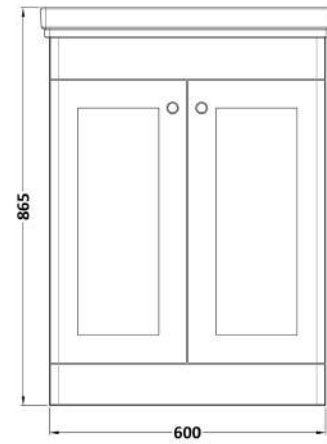

Sales Code: CLC1425A

Description: 600 F/S 2-Door Unit & Basin 1Th

Packaging Details

Barcode: 5056462685892

Sales Code: CLA1425

Description: 600 F/S 2-Door Unit (800X600x453)

Product Dimensions

Height (mm):	800
Width (mm):	600
Depth (mm):	453
Nett Weight (kg):	25.3

Packaging Dimensions

Height (mm):	835
Width (mm):	625
Depth (mm):	480
Gross Weight (kg):	25.8

Packaging Data

Box Colour:	Brown Cardboard Box
Box Qty:	0
Label Size:	0 x 0
Label Colour:	White Label
Label Qty:	0

Outer Box Dimensions (If Applicable)

Height (mm):	
Width (mm):	
Depth (mm):	
Gross Weight (kg):	
Barcode:	5056462643175

Product Details

Country of Origin:	China
Fitting Instruction:	Yes
CE & UKCA:	N/A
FSC Certified Materials:	Yes
Colour:	Satin Anthracite
Construction Method:	Cam & Wood Dowel
Construction Type:	Rigid
Cabinet Finish:	MFC Painted Matt
Fascia Finish:	Mdf Painted Matt
Cabinet Thickness (mm):	18
Fascia Thickness (mm):	18
Drawer Included:	No
Drawer Type:	Not Applicable
No of Shelves:	1
Hinge Type:	95 Degree Clip-On Soft Close
Hinge Included:	Yes, Supplied
Adjustable Legs:	No, Not Required
Fixings Included:	Yes
Handle Style:	Traditional
Waste Shroud:	Not Applicable
Handle Included:	Yes, Supplied
Handle Type:	Knob

Sales Code: CBM503

Description: 600 Classic Basin (640X472x185) 1Th

Product Dimensions

Height (mm):	0
Width (mm):	0
Depth (mm):	0
Nett Weight (kg):	17

Packaging Dimensions

Height (mm):	490
Width (mm):	650
Depth (mm):	220
Gross Weight (kg):	17.3