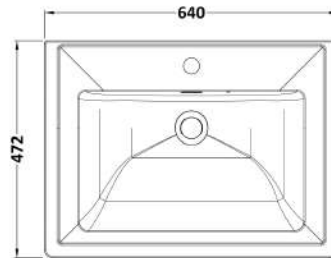

Sales Code: CLC1425A

Description: 600 F/S 2-Door Unit & Basin 1Th

Packaging Details

Barcode: 5056462685892

Sales Code: CLA1425

Description: 600 F/S 2-Door Unit (800X600x453)

Product Dimensions

Height (mm):	800
Width (mm):	600
Depth (mm):	453
Nett Weight (kg):	25.3

Packaging Dimensions

Height (mm):	835
Width (mm):	625
Depth (mm):	480
Gross Weight (kg):	25.8

Packaging Data

Box Colour:	Brown Cardboard Box
Box Qty:	0
Label Size:	0 x 0
Label Colour:	White Label
Label Qty:	0

Outer Box Dimensions (If Applicable)

Height (mm):	
Width (mm):	
Depth (mm):	
Gross Weight (kg):	
Barcode:	5056462643175

Product Details

Country of Origin:	China
Fitting Instruction:	Yes
CE & UKCA:	N/A
FSC Certified Materials:	Yes
Colour:	Satin Anthracite
Construction Method:	Cam & Wood Dowel
Construction Type:	Rigid
Cabinet Finish:	MFC Painted Matt
Fascia Finish:	Mdf Painted Matt
Cabinet Thickness (mm):	18
Fascia Thickness (mm):	18
Drawer Included:	No
Drawer Type:	Not Applicable
No of Shelves:	1
Hinge Type:	95 Degree Clip-On Soft Close
Hinge Included:	Yes, Supplied
Adjustable Legs:	No, Not Required
Fixings Included:	Yes
Handle Style:	Traditional
Waste Shroud:	Not Applicable
Handle Included:	Yes, Supplied
Handle Type:	Knob

Sales Code: CBM503

Description: 600 Classic Basin (640X472x185) 1Th

Product Dimensions

Height (mm):	0
Width (mm):	0
Depth (mm):	0
Nett Weight (kg):	17

Packaging Dimensions

Height (mm):	490
Width (mm):	650
Depth (mm):	220
Gross Weight (kg):	17.3