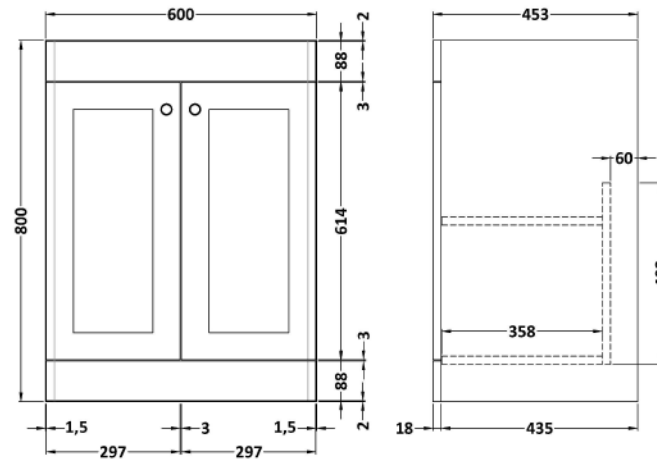

Sales Code: CLC1425A

Description: 600 F/S 2-Door Unit & Basin 1Th

Packaging Details

Barcode: 5056462685892

Sales Code: CLA1425

Description: 600 F/S 2-Door Unit (800X600x453)

Product Dimensions

Height (mm):	800
Width (mm):	600
Depth (mm):	453
Nett Weight (kg):	25.3

Packaging Dimensions

Height (mm):	835
Width (mm):	625
Depth (mm):	480
Gross Weight (kg):	25.8

Packaging Data

Box Colour:	Brown Cardboard Box
Box Qty:	0
Label Size:	0 x 0
Label Colour:	White Label
Label Qty:	0

Outer Box Dimensions (If Applicable)

Height (mm):	
Width (mm):	
Depth (mm):	
Gross Weight (kg):	
Barcode:	5056462643175

Product Details

Country of Origin:	China
Fitting Instruction:	Yes
CE & UKCA:	N/A
FSC Certified Materials:	Yes
Colour:	Satin Anthracite
Construction Method:	Cam & Wood Dowel
Construction Type:	Rigid
Cabinet Finish:	MFC Painted Matt
Fascia Finish:	Mdf Painted Matt
Cabinet Thickness (mm):	18
Fascia Thickness (mm):	18
Drawer Included:	No
Drawer Type:	Not Applicable
No of Shelves:	1
Hinge Type:	95 Degree Clip-On Soft Close
Hinge Included:	Yes, Supplied
Adjustable Legs:	No, Not Required
Fixings Included:	Yes
Handle Style:	Traditional
Waste Shroud:	Not Applicable
Handle Included:	Yes, Supplied
Handle Type:	Knob

Sales Code: CBM503

Description: 600 Classic Basin (640X472x185) 1Th

Product Dimensions

Height (mm):	0
Width (mm):	0
Depth (mm):	0
Nett Weight (kg):	17

Packaging Dimensions

Height (mm):	490
Width (mm):	650
Depth (mm):	220
Gross Weight (kg):	17.3