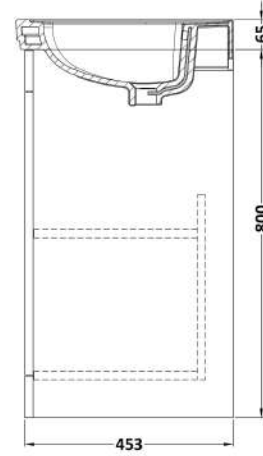

Sales Code: CLC1425A

Description: 600 F/S 2-Door Unit & Basin 1Th

Packaging Details

Barcode: 5056462685892

Sales Code: CLA1425

Description: 600 F/S 2-Door Unit (800X600x453)

Product Dimensions

Height (mm):	800
Width (mm):	600
Depth (mm):	453
Nett Weight (kg):	25.3

Packaging Dimensions

Height (mm):	835
Width (mm):	625
Depth (mm):	480
Gross Weight (kg):	25.8

Packaging Data

Box Colour:	Brown Cardboard Box
Box Qty:	0
Label Size:	0 x 0
Label Colour:	White Label
Label Qty:	0

Outer Box Dimensions (If Applicable)

Height (mm):	
Width (mm):	
Depth (mm):	
Gross Weight (kg):	
Barcode:	5056462643175

Product Details

Country of Origin:	China
Fitting Instruction:	Yes
CE & UKCA:	N/A
FSC Certified Materials:	Yes
Colour:	Satin Anthracite
Construction Method:	Cam & Wood Dowel
Construction Type:	Rigid
Cabinet Finish:	MFC Painted Matt
Fascia Finish:	Mdf Painted Matt
Cabinet Thickness (mm):	18
Fascia Thickness (mm):	18
Drawer Included:	No
Drawer Type:	Not Applicable
No of Shelves:	1
Hinge Type:	95 Degree Clip-On Soft Close
Hinge Included:	Yes, Supplied
Adjustable Legs:	No, Not Required
Fixings Included:	Yes
Handle Style:	Traditional
Waste Shroud:	Not Applicable
Handle Included:	Yes, Supplied
Handle Type:	Knob

Sales Code: CBM503

Description: 600 Classic Basin (640X472x185) 1Th

Product Dimensions

Height (mm):	0
Width (mm):	0
Depth (mm):	0
Nett Weight (kg):	17

Packaging Dimensions

Height (mm):	490
Width (mm):	650
Depth (mm):	220
Gross Weight (kg):	17.3