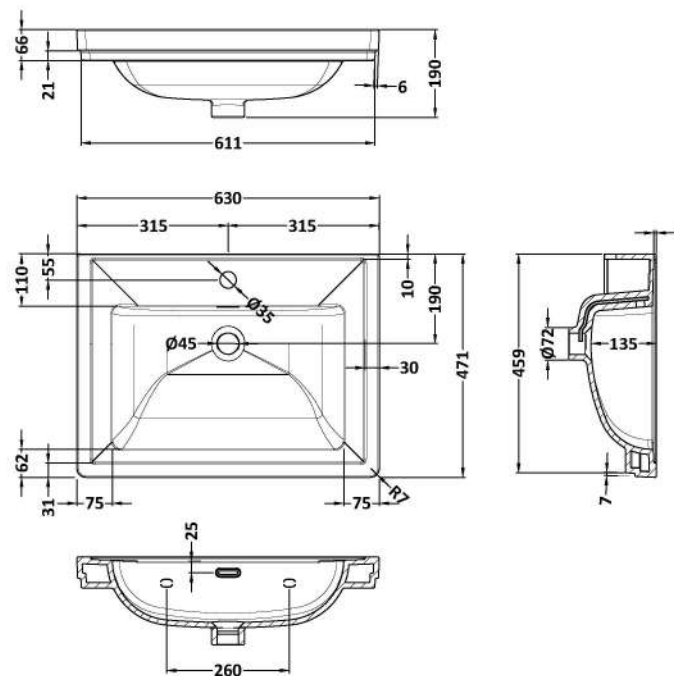

Packaging Dimensions

Height (mm):	835
Width (mm):	625
Depth (mm):	480
Gross Weight (kg):	25.8

Packaging Data

Box Colour:	Brown Cardboard Box
Box Qty:	0
Label Size:	0 x 0
Label Colour:	White Label
Label Qty:	0

Outer Box Dimensions (If Applicable)

Height (mm):	
Width (mm):	
Depth (mm):	
Gross Weight (kg):	
Barcode:	5056462643175

Product Details

Country of Origin:	China
Fitting Instruction:	Yes
CE & UKCA:	N/A
FSC Certified Materials:	Yes
Colour:	Satin Anthracite
Construction Method:	Cam & Wood Dowel
Construction Type:	Rigid
Cabinet Finish:	MFC Painted Matt
Fascia Finish:	Mdf Painted Matt
Cabinet Thickness (mm):	18
Fascia Thickness (mm):	18
Drawer Included:	No
Drawer Type:	Not Applicable
No of Shelves:	1
Hinge Type:	95 Degree Clip-On Soft Close
Hinge Included:	Yes, Supplied
Adjustable Legs:	No, Not Required
Fixings Included:	Yes
Handle Style:	Traditional
Waste Shroud:	Not Applicable
Handle Included:	Yes, Supplied
Handle Type:	Knob

Sales Code: CBM503

Description: 600 Classic Basin (640X472x185) 1Th

Product Dimensions

Height (mm):	0
Width (mm):	0
Depth (mm):	0
Nett Weight (kg):	17

Packaging Dimensions

Height (mm):	490
Width (mm):	650
Depth (mm):	220
Gross Weight (kg):	17.3

Packaging Data

Box Colour:	Brown Cardboard Box - Printed
Box Qty:	0
Label Size:	0 x 0
Label Colour:	White Label
Label Qty:	0

Outer Box Dimensions (If Applicable)

Height (mm):	
Width (mm):	
Depth (mm):	
Gross Weight (kg):	
Barcode:	5056462643656