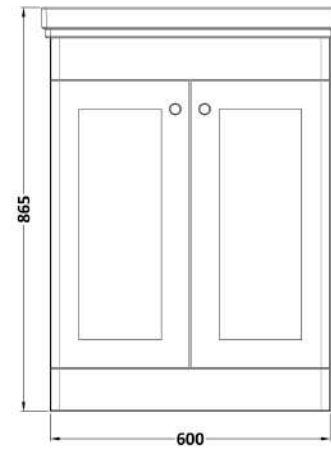

Sales Code: CLC1425B

Description: 600 F/S 2-Door Unit & Basin 3Th

Packaging Details

Barcode: 5056462688138

Sales Code: CLA1425

Description: 600 F/S 2-Door Unit (800X600x453)

Product Dimensions

Height (mm):	800
Width (mm):	600
Depth (mm):	453
Nett Weight (kg):	25.3

Packaging Dimensions

Height (mm):	835
Width (mm):	625
Depth (mm):	480
Gross Weight (kg):	25.8

Packaging Data

Box Colour:	Brown Cardboard Box
Box Qty:	0
Label Size:	0 x 0
Label Colour:	White Label
Label Qty:	0

Outer Box Dimensions (If Applicable)

Height (mm):	
Width (mm):	
Depth (mm):	
Gross Weight (kg):	
Barcode:	5056462643175

Product Details

Country of Origin:	China
Fitting Instruction:	Yes
CE & UKCA:	N/A
FSC Certified Materials:	Yes
Colour:	Satin Anthracite
Construction Method:	Cam & Wood Dowel
Construction Type:	Rigid
Cabinet Finish:	MFC Painted Matt
Fascia Finish:	Mdf Painted Matt
Cabinet Thickness (mm):	18
Fascia Thickness (mm):	18
Drawer Included:	No
Drawer Type:	Not Applicable
No of Shelves:	1
Hinge Type:	95 Degree Clip-On Soft Close
Hinge Included:	Yes, Supplied
Adjustable Legs:	No, Not Required
Fixings Included:	Yes
Handle Style:	Traditional
Waste Shroud:	Not Applicable
Handle Included:	Yes, Supplied
Handle Type:	Knob

Sales Code: CBM533

Description: 600 Classic Basin (640X472x185) 3Th

Product Dimensions

Height (mm):	0
Width (mm):	0
Depth (mm):	0
Nett Weight (kg):	17

Packaging Dimensions

Height (mm):	490
Width (mm):	650
Depth (mm):	220
Gross Weight (kg):	17.3