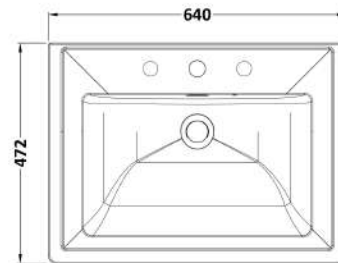

Sales Code: CLC1425B

Description: 600 F/S 2-Door Unit & Basin 3Th

Packaging Details

Barcode: 5056462688138

Sales Code: CLA1425

Description: 600 F/S 2-Door Unit (800X600x453)

Product Dimensions

Height (mm):	800
Width (mm):	600
Depth (mm):	453
Nett Weight (kg):	25.3

Packaging Dimensions

Height (mm):	835
Width (mm):	625
Depth (mm):	480
Gross Weight (kg):	25.8

Packaging Data

Box Colour:	Brown Cardboard Box
Box Qty:	0
Label Size:	0 x 0
Label Colour:	White Label
Label Qty:	0

Outer Box Dimensions (If Applicable)

Height (mm):	
Width (mm):	
Depth (mm):	
Gross Weight (kg):	
Barcode:	5056462643175

Product Details

Country of Origin:	China
Fitting Instruction:	Yes
CE & UKCA:	N/A
FSC Certified Materials:	Yes
Colour:	Satin Anthracite
Construction Method:	Cam & Wood Dowel
Construction Type:	Rigid
Cabinet Finish:	MFC Painted Matt
Fascia Finish:	Mdf Painted Matt
Cabinet Thickness (mm):	18
Fascia Thickness (mm):	18
Drawer Included:	No
Drawer Type:	Not Applicable
No of Shelves:	1
Hinge Type:	95 Degree Clip-On Soft Close
Hinge Included:	Yes, Supplied
Adjustable Legs:	No, Not Required
Fixings Included:	Yes
Handle Style:	Traditional
Waste Shroud:	Not Applicable
Handle Included:	Yes, Supplied
Handle Type:	Knob

Sales Code: CBM533

Description: 600 Classic Basin (640X472x185) 3Th

Product Dimensions

Height (mm):	0
Width (mm):	0
Depth (mm):	0
Nett Weight (kg):	17

Packaging Dimensions

Height (mm):	490
Width (mm):	650
Depth (mm):	220
Gross Weight (kg):	17.3