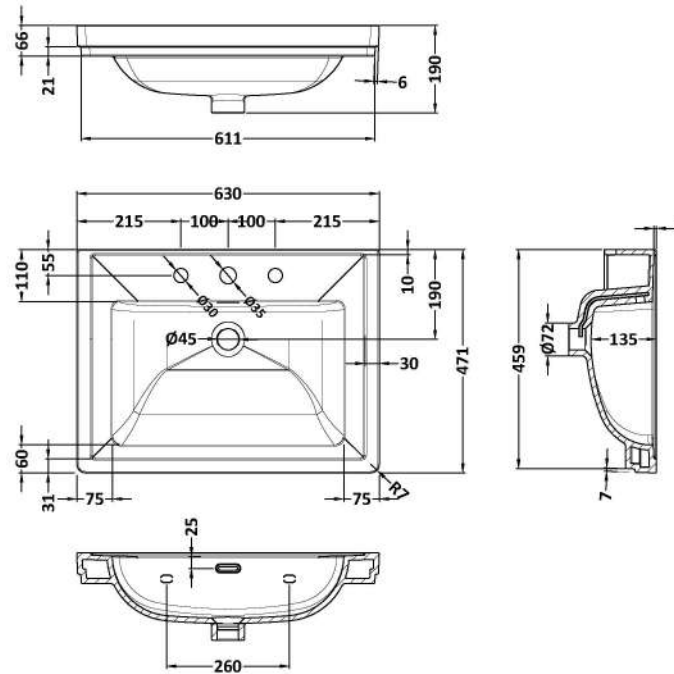

Packaging Dimensions

Height (mm):	835
Width (mm):	625
Depth (mm):	480
Gross Weight (kg):	25.8

Packaging Data

Box Colour:	Brown Cardboard Box
Box Qty:	0
Label Size:	0 x 0
Label Colour:	White Label
Label Qty:	0

Outer Box Dimensions (If Applicable)

Height (mm):	
Width (mm):	
Depth (mm):	
Gross Weight (kg):	
Barcode:	5056462643175

Product Details

Country of Origin:	China
Fitting Instruction:	Yes
CE & UKCA:	N/A
FSC Certified Materials:	Yes
Colour:	Satin Anthracite
Construction Method:	Cam & Wood Dowel
Construction Type:	Rigid
Cabinet Finish:	MFC Painted Matt
Fascia Finish:	Mdf Painted Matt
Cabinet Thickness (mm):	18
Fascia Thickness (mm):	18
Drawer Included:	No
Drawer Type:	Not Applicable
No of Shelves:	1
Hinge Type:	95 Degree Clip-On Soft Close
Hinge Included:	Yes, Supplied
Adjustable Legs:	No, Not Required
Fixings Included:	Yes
Handle Style:	Traditional
Waste Shroud:	Not Applicable
Handle Included:	Yes, Supplied
Handle Type:	Knob

Sales Code: CBM533

Description: 600 Classic Basin (640X472x185) 3Th

Product Dimensions

Height (mm):	0
Width (mm):	0
Depth (mm):	0
Nett Weight (kg):	17

Packaging Dimensions

Height (mm):	490
Width (mm):	650
Depth (mm):	220
Gross Weight (kg):	17.3

Basins: Tap Hole: Three Tapholes Chain Stay Hole: No
Template: Not Required Waste Type Req: Slotted
Overflow Inc: Yes Overflow Cover: Yes
Inner Bowl Depth (mm): 135 mm