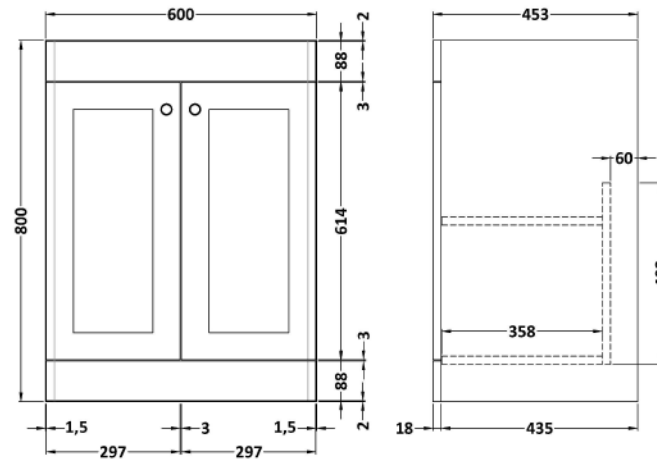

Sales Code: CLC1425B

Description: 600 F/S 2-Door Unit & Basin 3Th

Packaging Details

Barcode: 5056462688138

Sales Code: CLA1425

Description: 600 F/S 2-Door Unit (800X600x453)

Product Dimensions

Height (mm):	800
Width (mm):	600
Depth (mm):	453
Nett Weight (kg):	25.3

Packaging Dimensions

Height (mm):	835
Width (mm):	625
Depth (mm):	480
Gross Weight (kg):	25.8

Packaging Data

Box Colour:	Brown Cardboard Box
Box Qty:	0
Label Size:	0 x 0
Label Colour:	White Label
Label Qty:	0

Outer Box Dimensions (If Applicable)

Height (mm):	
Width (mm):	
Depth (mm):	
Gross Weight (kg):	
Barcode:	5056462643175

Product Details

Country of Origin:	China
Fitting Instruction:	Yes
CE & UKCA:	N/A
FSC Certified Materials:	Yes
Colour:	Satin Anthracite
Construction Method:	Cam & Wood Dowel
Construction Type:	Rigid
Cabinet Finish:	MFC Painted Matt
Fascia Finish:	Mdf Painted Matt
Cabinet Thickness (mm):	18
Fascia Thickness (mm):	18
Drawer Included:	No
Drawer Type:	Not Applicable
No of Shelves:	1
Hinge Type:	95 Degree Clip-On Soft Close
Hinge Included:	Yes, Supplied
Adjustable Legs:	No, Not Required
Fixings Included:	Yes
Handle Style:	Traditional
Waste Shroud:	Not Applicable
Handle Included:	Yes, Supplied
Handle Type:	Knob

Sales Code: CBM533

Description: 600 Classic Basin (640X472x185) 3Th

Product Dimensions

Height (mm):	0
Width (mm):	0
Depth (mm):	0
Nett Weight (kg):	17

Packaging Dimensions

Height (mm):	490
Width (mm):	650
Depth (mm):	220
Gross Weight (kg):	17.3