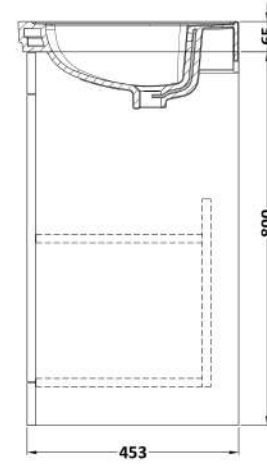

Sales Code: CLC1425B

Description: 600 F/S 2-Door Unit & Basin 3Th

Packaging Details

Barcode: 5056462688138

Sales Code: CLA1425

Description: 600 F/S 2-Door Unit (800X600x453)

Product Dimensions

Height (mm):	800
Width (mm):	600
Depth (mm):	453
Nett Weight (kg):	25.3

Packaging Dimensions

Height (mm):	835
Width (mm):	625
Depth (mm):	480
Gross Weight (kg):	25.8

Packaging Data

Box Colour:	Brown Cardboard Box
Box Qty:	0
Label Size:	0 x 0
Label Colour:	White Label
Label Qty:	0

Outer Box Dimensions (If Applicable)

Height (mm):	
Width (mm):	
Depth (mm):	
Gross Weight (kg):	
Barcode:	5056462643175

Product Details

Country of Origin:	China
Fitting Instruction:	Yes
CE & UKCA:	N/A
FSC Certified Materials:	Yes
Colour:	Satin Anthracite
Construction Method:	Cam & Wood Dowel
Construction Type:	Rigid
Cabinet Finish:	MFC Painted Matt
Fascia Finish:	Mdf Painted Matt
Cabinet Thickness (mm):	18
Fascia Thickness (mm):	18
Drawer Included:	No
Drawer Type:	Not Applicable
No of Shelves:	1
Hinge Type:	95 Degree Clip-On Soft Close
Hinge Included:	Yes, Supplied
Adjustable Legs:	No, Not Required
Fixings Included:	Yes
Handle Style:	Traditional
Waste Shroud:	Not Applicable
Handle Included:	Yes, Supplied
Handle Type:	Knob

Sales Code: CBM533

Description: 600 Classic Basin (640X472x185) 3Th

Product Dimensions

Height (mm):	0
Width (mm):	0
Depth (mm):	0
Nett Weight (kg):	17

Packaging Dimensions

Height (mm):	490
Width (mm):	650
Depth (mm):	220
Gross Weight (kg):	17.3