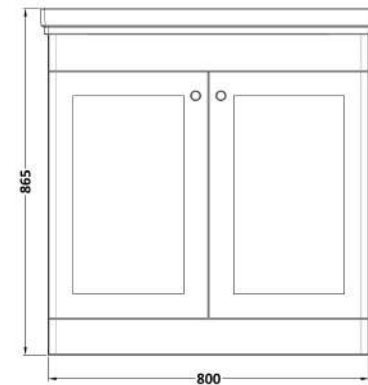

Sales Code: CLC1426A

Description: 800 F/S 2-Door Unit & Basin 1Th

Packaging Details

Barcode: 5056462685960