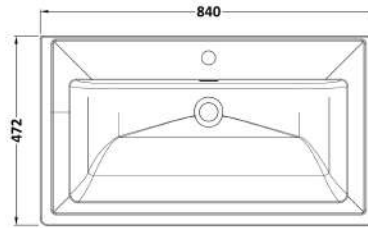

Sales Code: CLC1426A

Description: 800 F/S 2-Door Unit & Basin 1Th

Packaging Details

Barcode: 5056462685960