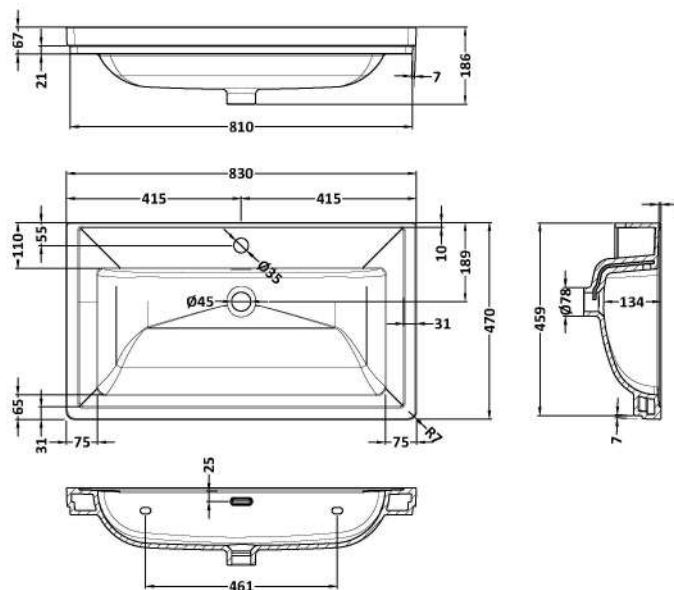

### Packaging Dimensions

Height (mm):	835
Width (mm):	825
Depth (mm):	480
Gross Weight (kg):	31

### Outer Box Dimensions (If Applicable)

Height (mm):	
Width (mm):	
Depth (mm):	
Gross Weight (kg):	
Barcode:	5056462643212

### Product Dimensions

Height (mm):	0
Width (mm):	0
Depth (mm):	0
Nett Weight (kg):	22.2

### Packaging Dimensions

Height (mm):	490
Width (mm):	850
Depth (mm):	220
Gross Weight (kg):	22.5