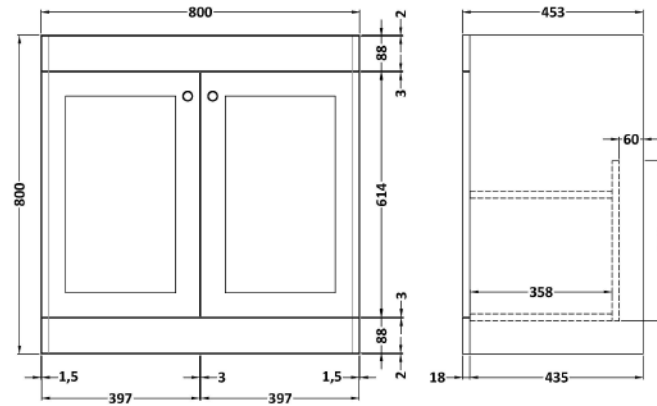

### Product Dimensions

Height (mm):	800
Width (mm):	800
Depth (mm):	453
Nett Weight (kg):	30.5

### Packaging Dimensions

Height (mm):	835
Width (mm):	825
Depth (mm):	480
Gross Weight (kg):	31

### Outer Box Dimensions (If Applicable)

Height (mm):	
Width (mm):	
Depth (mm):	
Gross Weight (kg):	
Barcode:	5056462643212

### Packaging Dimensions

Height (mm):	490
Width (mm):	850
Depth (mm):	220
Gross Weight (kg):	22.5