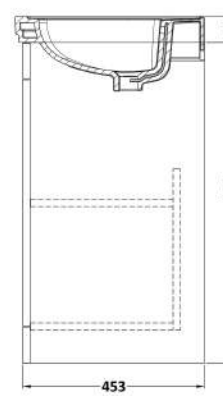

Sales Code: CLC1426A

Description: 800 F/S 2-Door Unit & Basin 1Th

Packaging Details

Barcode: 5056462685960