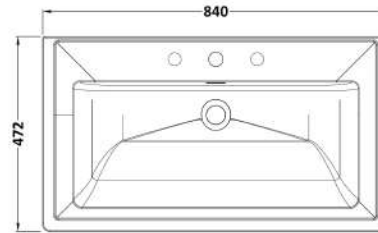

Sales Code: CLC1426B

Description: 800 F/S 2-Door Unit & Basin 3Th

Packaging Details

Barcode: 5056462688176