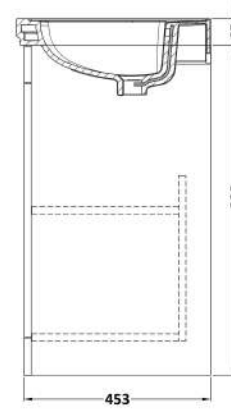

Sales Code: CLC1426B

Description: 800 F/S 2-Door Unit & Basin 3Th

Packaging Details

Barcode: 5056462688176