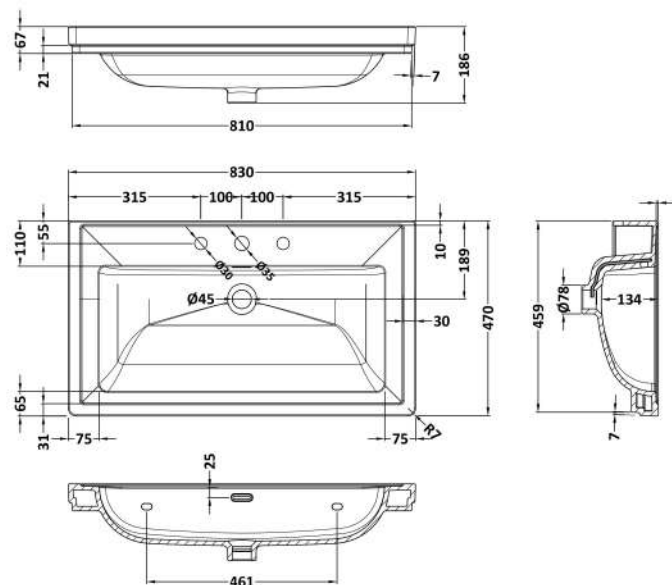

### Packaging Dimensions

Height (mm):	835
Width (mm):	825
Depth (mm):	480
Gross Weight (kg):	31

### Outer Box Dimensions (If Applicable)

Height (mm):	
Width (mm):	
Depth (mm):	
Gross Weight (kg):	
Barcode:	5056462643212

### Product Dimensions

Height (mm):	0
Width (mm):	0
Depth (mm):	0
Nett Weight (kg):	22.2

### Packaging Dimensions

Height (mm):	490
Width (mm):	850
Depth (mm):	220
Gross Weight (kg):	22.5