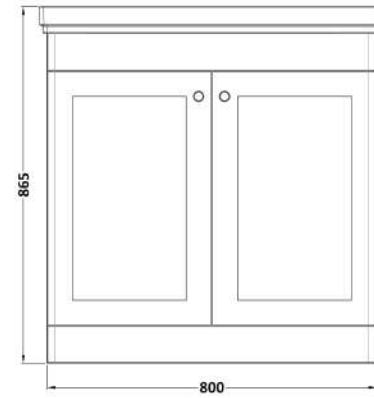

Sales Code: CLC1426B

Description: 800 F/S 2-Door Unit & Basin 3Th

Packaging Details

Barcode: 5056462688176