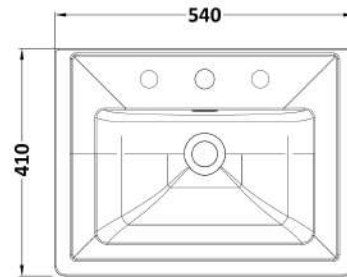

### Packaging Details

Barcode: 5056462688213

Sales Code: CLA1491

Description: 500 W/H 1-Drawer Unit (431X500x390)

### Product Dimensions

Height (mm):	431
Width (mm):	500
Depth (mm):	390
Nett Weight (kg):	15.2

### Packaging Dimensions

Height (mm):	465
Width (mm):	525
Depth (mm):	415
Gross Weight (kg):	15.7

### Outer Box Dimensions (If Applicable)

Height (mm):	
Width (mm):	
Depth (mm):	
Gross Weight (kg):	
Barcode:	5056462643250