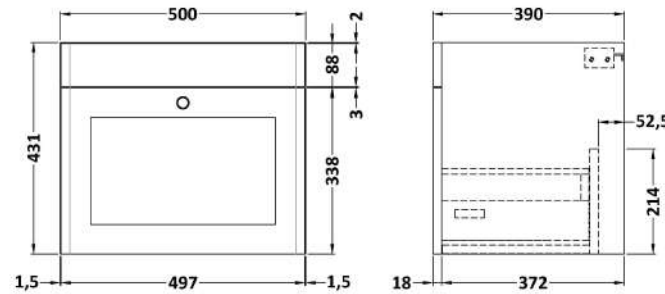

### Packaging Details

Barcode: 5056462688213

Sales Code: CLA1491

Description: 500 W/H 1-Drawer Unit (431X500x390)

### Product Dimensions

Height (mm):	431
Width (mm):	500
Depth (mm):	390
Nett Weight (kg):	15.2

### Packaging Dimensions

Height (mm):	465
Width (mm):	525
Depth (mm):	415
Gross Weight (kg):	15.7

### Outer Box Dimensions (If Applicable)

Height (mm):	
Width (mm):	
Depth (mm):	
Gross Weight (kg):	
Barcode:	5056462643250