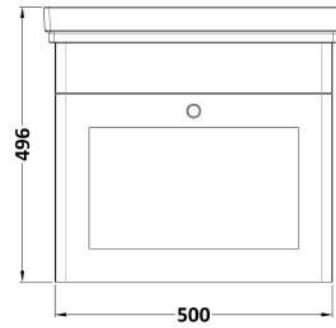

### Packaging Details

Barcode: 5056462688213

Sales Code: CLA1491

Description: 500 W/H 1-Drawer Unit (431X500x390)

### Product Dimensions

Height (mm):	431
Width (mm):	500
Depth (mm):	390
Nett Weight (kg):	15.2

### Packaging Dimensions

Height (mm):	465
Width (mm):	525
Depth (mm):	415
Gross Weight (kg):	15.7

### Outer Box Dimensions (If Applicable)

Height (mm):	
Width (mm):	
Depth (mm):	
Gross Weight (kg):	
Barcode:	5056462643250