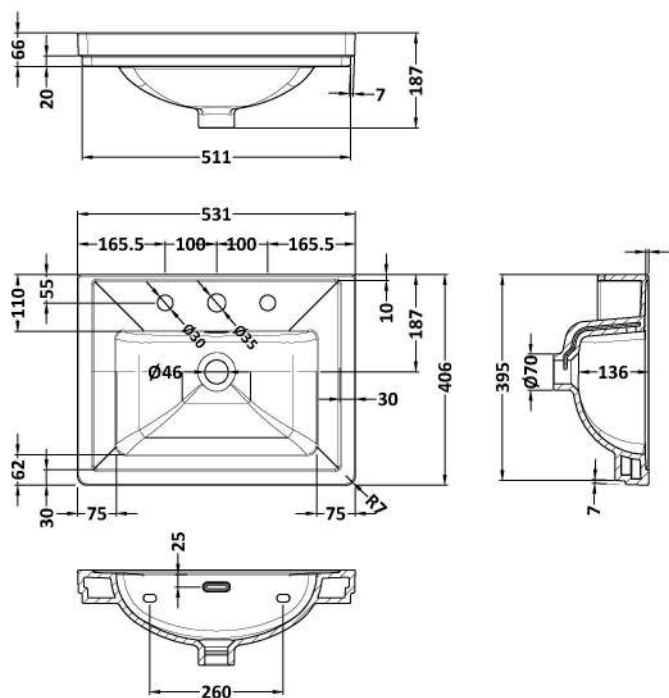

### Product Dimensions

Height (mm):	431
Width (mm):	500
Depth (mm):	390
Nett Weight (kg):	15.2

### Packaging Dimensions

Height (mm):	465
Width (mm):	525
Depth (mm):	415
Gross Weight (kg):	15.7

### Outer Box Dimensions (If Applicable)

Height (mm):	
Width (mm):	
Depth (mm):	
Gross Weight (kg):	
Barcode:	5056462643250

Sales Code: CBM532

Description: 500 Classic Basin (540X410x185) 3Th

**Product Dimensions**

Height (mm):	0
Width (mm):	0
Depth (mm):	0
Nett Weight (kg):	12.7

**Packaging Dimensions**

Height (mm):	430
Width (mm):	550
Depth (mm):	220
Gross Weight (kg):	13