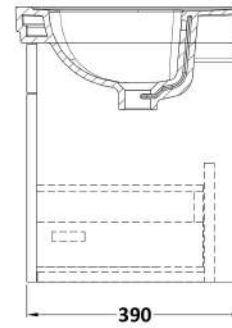

### Packaging Details

Barcode: 5056462688213

Sales Code: CLA1491

Description: 500 W/H 1-Drawer Unit (431X500x390)

### Product Dimensions

Height (mm):	431
Width (mm):	500
Depth (mm):	390
Nett Weight (kg):	15.2

### Packaging Dimensions

Height (mm):	465
Width (mm):	525
Depth (mm):	415
Gross Weight (kg):	15.7

### Outer Box Dimensions (If Applicable)

Height (mm):	
Width (mm):	
Depth (mm):	
Gross Weight (kg):	
Barcode:	5056462643250