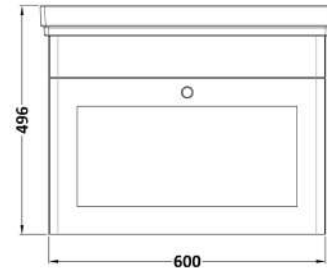

Sales Code: CLC1494B

Description: 600 W/H 1-Drawer Unit & Basin 3Th

Packaging Details

Barcode: 5056462688251