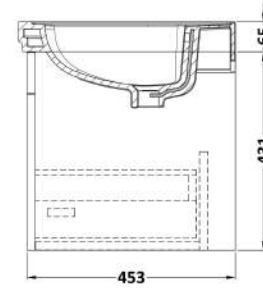

Sales Code: CLC1494B

Description: 600 W/H 1-Drawer Unit & Basin 3Th

Packaging Details

Barcode: 5056462688251