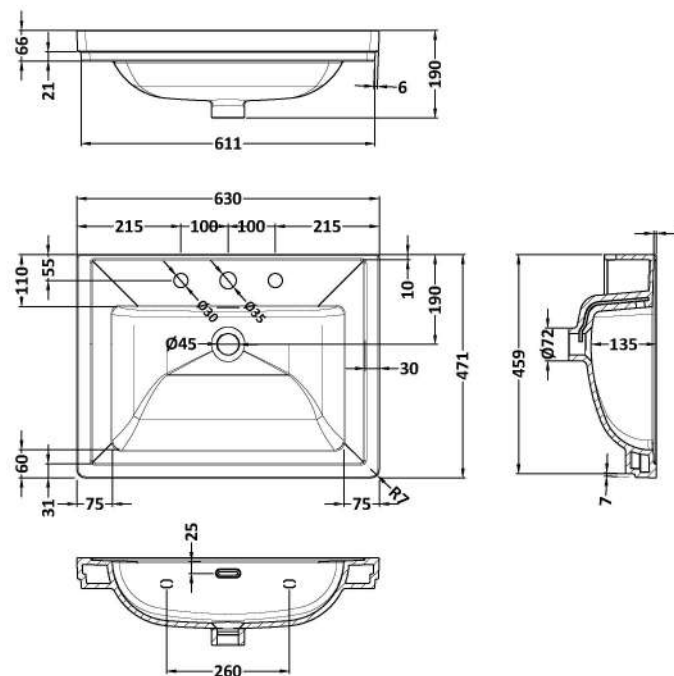

### Product Dimensions

Height (mm):	431
Width (mm):	600
Depth (mm):	453
Nett Weight (kg):	19

### Outer Box Dimensions (If Applicable)

Height (mm):	
Width (mm):	
Depth (mm):	
Gross Weight (kg):	
Barcode:	5056462643298

### Product Dimensions

Height (mm):	0
Width (mm):	0
Depth (mm):	0
Nett Weight (kg):	17

### Packaging Dimensions

Height (mm):	490
Width (mm):	650
Depth (mm):	220
Gross Weight (kg):	17.3