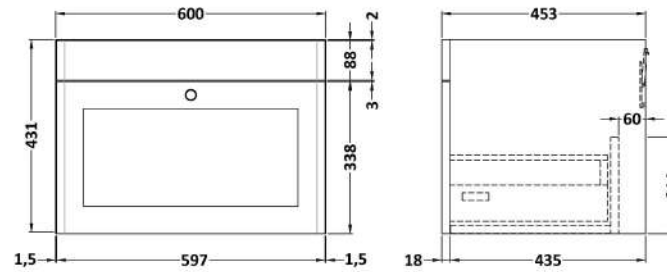

### Product Dimensions

Height (mm):	431
Width (mm):	600
Depth (mm):	453
Nett Weight (kg):	19

### Packaging Dimensions

Height (mm):	465
Width (mm):	625
Depth (mm):	480
Gross Weight (kg):	19.5

### Outer Box Dimensions (If Applicable)

Height (mm):	
Width (mm):	
Depth (mm):	
Gross Weight (kg):	
Barcode:	5056462643298

### Packaging Dimensions

Height (mm):	490
Width (mm):	650
Depth (mm):	220
Gross Weight (kg):	17.3