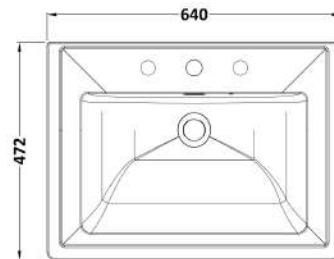

Sales Code: CLC1494B

Description: 600 W/H 1-Drawer Unit & Basin 3Th

Packaging Details

Barcode: 5056462688251