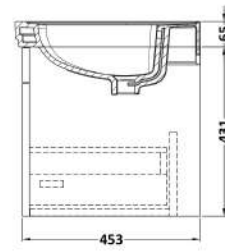

Sales Code: CLC1496A

Description: 800 W/H 1-Drawer Unit & Basin 1Th

Packaging Details

Barcode: 5056462687094

Sales Code: CLA1496

Description: 800 W/H 1-Drawer Unit (431X800x453)

Product Dimensions

Height (mm):	431
Width (mm):	800
Depth (mm):	453
Nett Weight (kg):	23

Packaging Dimensions

Height (mm):	465
Width (mm):	825
Depth (mm):	480
Gross Weight (kg):	23.5

Packaging Data

Box Colour:	Brown Cardboard Box
Box Qty:	0
Label Size:	0 x 0
Label Colour:	White Label
Label Qty:	0

Outer Box Dimensions (If Applicable)

Height (mm):	
Width (mm):	
Depth (mm):	
Gross Weight (kg):	
Barcode:	5056462643335

Product Details

Country of Origin:	China
Fitting Instruction:	Yes
CE & UKCA:	N/A
FSC Certified Materials:	Yes
Colour:	Satin Anthracite
Construction Method:	Cam & Wood Dowel
Construction Type:	Rigid
Cabinet Finish:	MFC Painted Matt
Fascia Finish:	Mdf Painted Matt
Cabinet Thickness (mm):	18
Fascia Thickness (mm):	18
Drawer Included:	Yes
Drawer Type:	80mm High Metal S/C Inc Galler
No of Shelves:	Not Applicable
Hinge Type:	Not Applicable
Hinge Included:	Not Applicable
Adjustable Legs:	No, Not Required
Fixings Included:	Yes
Handle Style:	Traditional
Waste Shroud:	Yes
Handle Included:	Yes, Supplied
Handle Type:	Knob

Sales Code: CBM505

Description: 800 Classic Basin (840X472x185) 1Th

Product Dimensions

Height (mm):	0
Width (mm):	0
Depth (mm):	0
Nett Weight (kg):	22.2

Packaging Dimensions

Height (mm):	490
Width (mm):	850
Depth (mm):	220
Gross Weight (kg):	22.5