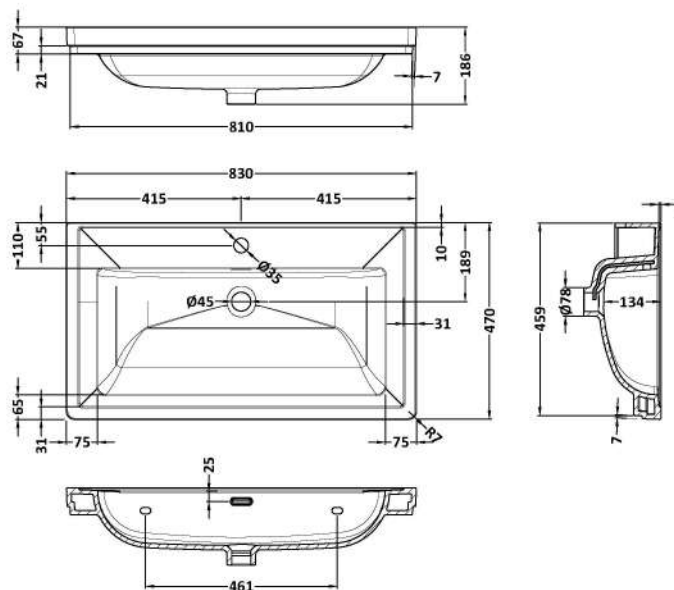

Packaging Dimensions

Height (mm):	465
Width (mm):	825
Depth (mm):	480
Gross Weight (kg):	23.5

Packaging Data

Box Colour:	Brown Cardboard Box
Box Qty:	0
Label Size:	0 x 0
Label Colour:	White Label
Label Qty:	0

Outer Box Dimensions (If Applicable)

Height (mm):	
Width (mm):	
Depth (mm):	
Gross Weight (kg):	
Barcode:	5056462643335

Product Details

Country of Origin:	China
Fitting Instruction:	Yes
CE & UKCA:	N/A
FSC Certified Materials:	Yes
Colour:	Satin Anthracite
Construction Method:	Cam & Wood Dowel
Construction Type:	Rigid
Cabinet Finish:	MFC Painted Matt
Fascia Finish:	Mdf Painted Matt
Cabinet Thickness (mm):	18
Fascia Thickness (mm):	18
Drawer Included:	Yes
Drawer Type:	80mm High Metal S/C Inc Galler
No of Shelves:	Not Applicable
Hinge Type:	Not Applicable
Hinge Included:	Not Applicable
Adjustable Legs:	No, Not Required
Fixings Included:	Yes
Handle Style:	Traditional
Waste Shroud:	Yes
Handle Included:	Yes, Supplied
Handle Type:	Knob

Sales Code: CBM505

Description: 800 Classic Basin (840X472x185) 1Th

Product Dimensions

Height (mm):	0
Width (mm):	0
Depth (mm):	0
Nett Weight (kg):	22.2

Packaging Dimensions

Height (mm):	490
Width (mm):	850
Depth (mm):	220
Gross Weight (kg):	22.5

Packaging Data

Box Colour:	Brown Cardboard Box - Printed
Box Qty:	0
Label Size:	0 x 0
Label Colour:	White Label
Label Qty:	0

Outer Box Dimensions (If Applicable)

Height (mm):	
Width (mm):	
Depth (mm):	
Gross Weight (kg):	
Barcode:	5056462643670