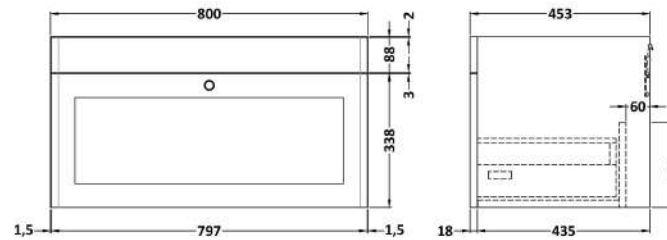

Sales Code: CLC1496A

Description: 800 W/H 1-Drawer Unit & Basin 1Th

Packaging Details

Barcode: 5056462687094

Sales Code: CLA1496

Description: 800 W/H 1-Drawer Unit (431X800x453)

Product Dimensions

Height (mm):	431
Width (mm):	800
Depth (mm):	453
Nett Weight (kg):	23

Packaging Dimensions

Height (mm):	465
Width (mm):	825
Depth (mm):	480
Gross Weight (kg):	23.5

Packaging Data

Box Colour:	Brown Cardboard Box
Box Qty:	0
Label Size:	0 x 0
Label Colour:	White Label
Label Qty:	0

Outer Box Dimensions (If Applicable)

Height (mm):	
Width (mm):	
Depth (mm):	
Gross Weight (kg):	
Barcode:	5056462643335

Product Details

Country of Origin:	China
Fitting Instruction:	Yes
CE & UKCA:	N/A
FSC Certified Materials:	Yes
Colour:	Satin Anthracite
Construction Method:	Cam & Wood Dowel
Construction Type:	Rigid
Cabinet Finish:	MFC Painted Matt
Fascia Finish:	Mdf Painted Matt
Cabinet Thickness (mm):	18
Fascia Thickness (mm):	18
Drawer Included:	Yes
Drawer Type:	80mm High Metal S/C Inc Galler
No of Shelves:	Not Applicable
Hinge Type:	Not Applicable
Hinge Included:	Not Applicable
Adjustable Legs:	No, Not Required
Fixings Included:	Yes
Handle Style:	Traditional
Waste Shroud:	Yes
Handle Included:	Yes, Supplied
Handle Type:	Knob

Sales Code: CBM505

Description: 800 Classic Basin (840X472x185) 1Th

Product Dimensions

Height (mm):	0
Width (mm):	0
Depth (mm):	0
Nett Weight (kg):	22.2

Packaging Dimensions

Height (mm):	490
Width (mm):	850
Depth (mm):	220
Gross Weight (kg):	22.5