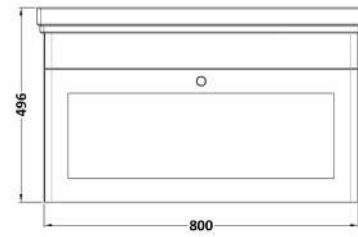

Sales Code: CLC1496A

Description: 800 W/H 1-Drawer Unit & Basin 1Th

Packaging Details

Barcode: 5056462687094

Sales Code: CLA1496

Description: 800 W/H 1-Drawer Unit (431X800x453)

Product Dimensions

Height (mm):	431
Width (mm):	800
Depth (mm):	453
Nett Weight (kg):	23

Packaging Dimensions

Height (mm):	465
Width (mm):	825
Depth (mm):	480
Gross Weight (kg):	23.5

Packaging Data

Box Colour:	Brown Cardboard Box
Box Qty:	0
Label Size:	0 x 0
Label Colour:	White Label
Label Qty:	0

Outer Box Dimensions (If Applicable)

Height (mm):	
Width (mm):	
Depth (mm):	
Gross Weight (kg):	
Barcode:	5056462643335

Product Details

Country of Origin:	China
Fitting Instruction:	Yes
CE & UKCA:	N/A
FSC Certified Materials:	Yes
Colour:	Satin Anthracite
Construction Method:	Cam & Wood Dowel
Construction Type:	Rigid
Cabinet Finish:	MFC Painted Matt
Fascia Finish:	Mdf Painted Matt
Cabinet Thickness (mm):	18
Fascia Thickness (mm):	18
Drawer Included:	Yes
Drawer Type:	80mm High Metal S/C Inc Galler
No of Shelves:	Not Applicable
Hinge Type:	Not Applicable
Hinge Included:	Not Applicable
Adjustable Legs:	No, Not Required
Fixings Included:	Yes
Handle Style:	Traditional
Waste Shroud:	Yes
Handle Included:	Yes, Supplied
Handle Type:	Knob

Sales Code: CBM505

Description: 800 Classic Basin (840X472x185) 1Th

Product Dimensions

Height (mm):	0
Width (mm):	0
Depth (mm):	0
Nett Weight (kg):	22.2

Packaging Dimensions

Height (mm):	490
Width (mm):	850
Depth (mm):	220
Gross Weight (kg):	22.5