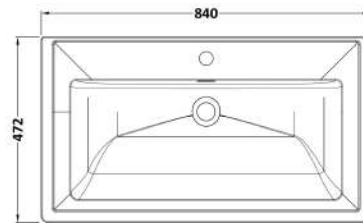

Sales Code: CLC1496A

Description: 800 W/H 1-Drawer Unit & Basin 1Th

Packaging Details

Barcode: 5056462687094

Sales Code: CLA1496

Description: 800 W/H 1-Drawer Unit (431X800x453)

Product Dimensions

Height (mm):	431
Width (mm):	800
Depth (mm):	453
Nett Weight (kg):	23

Packaging Dimensions

Height (mm):	465
Width (mm):	825
Depth (mm):	480
Gross Weight (kg):	23.5

Packaging Data

Box Colour:	Brown Cardboard Box
Box Qty:	0
Label Size:	0 x 0
Label Colour:	White Label
Label Qty:	0

Outer Box Dimensions (If Applicable)

Height (mm):	
Width (mm):	
Depth (mm):	
Gross Weight (kg):	
Barcode:	5056462643335

Product Details

Country of Origin:	China
Fitting Instruction:	Yes
CE & UKCA:	N/A
FSC Certified Materials:	Yes
Colour:	Satin Anthracite
Construction Method:	Cam & Wood Dowel
Construction Type:	Rigid
Cabinet Finish:	MFC Painted Matt
Fascia Finish:	Mdf Painted Matt
Cabinet Thickness (mm):	18
Fascia Thickness (mm):	18
Drawer Included:	Yes
Drawer Type:	80mm High Metal S/C Inc Galler
No of Shelves:	Not Applicable
Hinge Type:	Not Applicable
Hinge Included:	Not Applicable
Adjustable Legs:	No, Not Required
Fixings Included:	Yes
Handle Style:	Traditional
Waste Shroud:	Yes
Handle Included:	Yes, Supplied
Handle Type:	Knob

Sales Code: CBM505

Description: 800 Classic Basin (840X472x185) 1Th

Product Dimensions

Height (mm):	0
Width (mm):	0
Depth (mm):	0
Nett Weight (kg):	22.2

Packaging Dimensions

Height (mm):	490
Width (mm):	850
Depth (mm):	220
Gross Weight (kg):	22.5