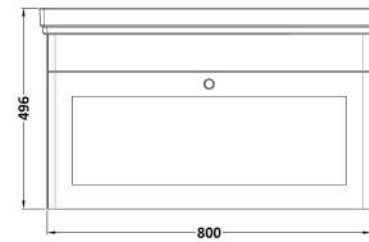

Sales Code: CLC1496B

Description: 800 W/H 1-Drawer Unit & Basin 3Th

Packaging Details

Barcode: 5056462688299

Sales Code: CLA1496

Description: 800 W/H 1-Drawer Unit (431X800x453)

Product Dimensions

Height (mm):	431
Width (mm):	800
Depth (mm):	453
Nett Weight (kg):	23

Packaging Dimensions

Height (mm):	465
Width (mm):	825
Depth (mm):	480
Gross Weight (kg):	23.5

Packaging Data

Box Colour:	Brown Cardboard Box
Box Qty:	0
Label Size:	0 x 0
Label Colour:	White Label
Label Qty:	0

Outer Box Dimensions (If Applicable)

Height (mm):	
Width (mm):	
Depth (mm):	
Gross Weight (kg):	
Barcode:	5056462643335

Product Details

Country of Origin:	China
Fitting Instruction:	Yes
CE & UKCA:	N/A
FSC Certified Materials:	Yes
Colour:	Satin Anthracite
Construction Method:	Cam & Wood Dowel
Construction Type:	Rigid
Cabinet Finish:	MFC Painted Matt
Fascia Finish:	Mdf Painted Matt
Cabinet Thickness (mm):	18
Fascia Thickness (mm):	18
Drawer Included:	Yes
Drawer Type:	80mm High Metal S/C Inc Galler
No of Shelves:	Not Applicable
Hinge Type:	Not Applicable
Hinge Included:	Not Applicable
Adjustable Legs:	No, Not Required
Fixings Included:	Yes
Handle Style:	Traditional
Waste Shroud:	Yes
Handle Included:	Yes, Supplied
Handle Type:	Knob

Sales Code: CBM535

Description: 800 Classic Basin (840X472x185) 3Th

Product Dimensions

Height (mm):	0
Width (mm):	0
Depth (mm):	0
Nett Weight (kg):	22.2

Packaging Dimensions

Height (mm):	490
Width (mm):	850
Depth (mm):	220
Gross Weight (kg):	22.5