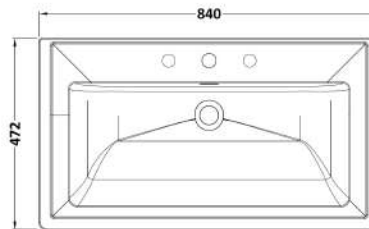

Sales Code: CLC1496B

Description: 800 W/H 1-Drawer Unit & Basin 3Th

Packaging Details

Barcode: 5056462688299

Sales Code: CLA1496

Description: 800 W/H 1-Drawer Unit (431X800x453)

Product Dimensions

Height (mm):	431
Width (mm):	800
Depth (mm):	453
Nett Weight (kg):	23

Packaging Dimensions

Height (mm):	465
Width (mm):	825
Depth (mm):	480
Gross Weight (kg):	23.5

Packaging Data

Box Colour:	Brown Cardboard Box
Box Qty:	0
Label Size:	0 x 0
Label Colour:	White Label
Label Qty:	0

Outer Box Dimensions (If Applicable)

Height (mm):	
Width (mm):	
Depth (mm):	
Gross Weight (kg):	
Barcode:	5056462643335

Product Details

Country of Origin:	China
Fitting Instruction:	Yes
CE & UKCA:	N/A
FSC Certified Materials:	Yes
Colour:	Satin Anthracite
Construction Method:	Cam & Wood Dowel
Construction Type:	Rigid
Cabinet Finish:	MFC Painted Matt
Fascia Finish:	Mdf Painted Matt
Cabinet Thickness (mm):	18
Fascia Thickness (mm):	18
Drawer Included:	Yes
Drawer Type:	80mm High Metal S/C Inc Galler
No of Shelves:	Not Applicable
Hinge Type:	Not Applicable
Hinge Included:	Not Applicable
Adjustable Legs:	No, Not Required
Fixings Included:	Yes
Handle Style:	Traditional
Waste Shroud:	Yes
Handle Included:	Yes, Supplied
Handle Type:	Knob

Sales Code: CBM535

Description: 800 Classic Basin (840X472x185) 3Th

Product Dimensions

Height (mm):	0
Width (mm):	0
Depth (mm):	0
Nett Weight (kg):	22.2

Packaging Dimensions

Height (mm):	490
Width (mm):	850
Depth (mm):	220
Gross Weight (kg):	22.5