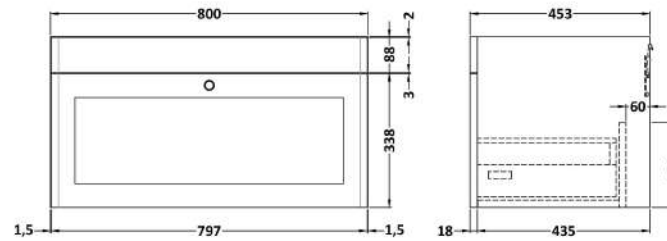

Sales Code: CLC1496B

Description: 800 W/H 1-Drawer Unit & Basin 3Th

Packaging Details

Barcode: 5056462688299

Sales Code: CLA1496

Description: 800 W/H 1-Drawer Unit (431X800x453)

Product Dimensions

Height (mm):	431
Width (mm):	800
Depth (mm):	453
Nett Weight (kg):	23

Packaging Dimensions

Height (mm):	465
Width (mm):	825
Depth (mm):	480
Gross Weight (kg):	23.5

Packaging Data

Box Colour:	Brown Cardboard Box
Box Qty:	0
Label Size:	0 x 0
Label Colour:	White Label
Label Qty:	0

Outer Box Dimensions (If Applicable)

Height (mm):	
Width (mm):	
Depth (mm):	
Gross Weight (kg):	
Barcode:	5056462643335

Product Details

Country of Origin:	China
Fitting Instruction:	Yes
CE & UKCA:	N/A
FSC Certified Materials:	Yes
Colour:	Satin Anthracite
Construction Method:	Cam & Wood Dowel
Construction Type:	Rigid
Cabinet Finish:	MFC Painted Matt
Fascia Finish:	Mdf Painted Matt
Cabinet Thickness (mm):	18
Fascia Thickness (mm):	18
Drawer Included:	Yes
Drawer Type:	80mm High Metal S/C Inc Galler
No of Shelves:	Not Applicable
Hinge Type:	Not Applicable
Hinge Included:	Not Applicable
Adjustable Legs:	No, Not Required
Fixings Included:	Yes
Handle Style:	Traditional
Waste Shroud:	Yes
Handle Included:	Yes, Supplied
Handle Type:	Knob

Sales Code: CBM535

Description: 800 Classic Basin (840X472x185) 3Th

Product Dimensions

Height (mm):	0
Width (mm):	0
Depth (mm):	0
Nett Weight (kg):	22.2

Packaging Dimensions

Height (mm):	490
Width (mm):	850
Depth (mm):	220
Gross Weight (kg):	22.5