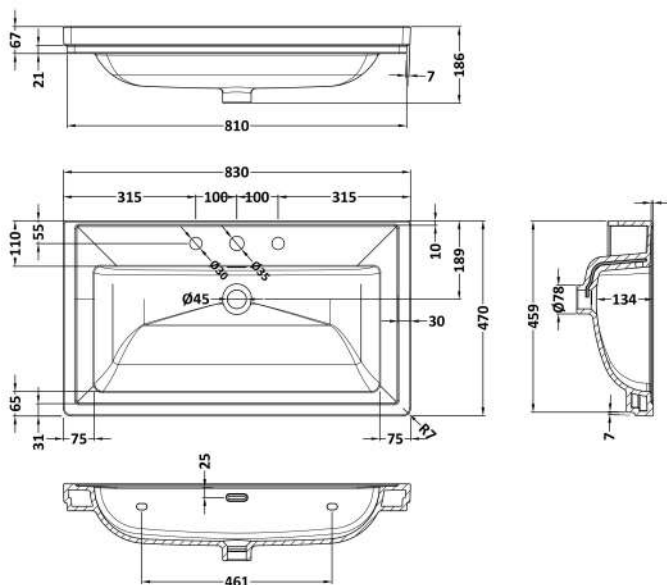

Packaging Dimensions

Height (mm):	465
Width (mm):	825
Depth (mm):	480
Gross Weight (kg):	23.5

Packaging Data

Box Colour:	Brown Cardboard Box
Box Qty:	0
Label Size:	0 x 0
Label Colour:	White Label
Label Qty:	0

Outer Box Dimensions (If Applicable)

Height (mm):	
Width (mm):	
Depth (mm):	
Gross Weight (kg):	
Barcode:	5056462643335

Product Details

Country of Origin:	China
Fitting Instruction:	Yes
CE & UKCA:	N/A
FSC Certified Materials:	Yes
Colour:	Satin Anthracite
Construction Method:	Cam & Wood Dowel
Construction Type:	Rigid
Cabinet Finish:	MFC Painted Matt
Fascia Finish:	Mdf Painted Matt
Cabinet Thickness (mm):	18
Fascia Thickness (mm):	18
Drawer Included:	Yes
Drawer Type:	80mm High Metal S/C Inc Galler
No of Shelves:	Not Applicable
Hinge Type:	Not Applicable
Hinge Included:	Not Applicable
Adjustable Legs:	No, Not Required
Fixings Included:	Yes
Handle Style:	Traditional
Waste Shroud:	Yes
Handle Included:	Yes, Supplied
Handle Type:	Knob

Sales Code: CBM535

Description: 800 Classic Basin (840X472x185) 3Th

Product Dimensions

Height (mm):	0
Width (mm):	0
Depth (mm):	0
Nett Weight (kg):	22.2

Packaging Dimensions

Height (mm):	490
Width (mm):	850
Depth (mm):	220
Gross Weight (kg):	22.5

Packaging Data

Box Colour:	Brown Cardboard Box - Printed
Box Qty:	0
Label Size:	0 x 0
Label Colour:	White Label
Label Qty:	0

Outer Box Dimensions (If Applicable)

Height (mm):	
Width (mm):	
Depth (mm):	
Gross Weight (kg):	
Barcode:	5056462643687