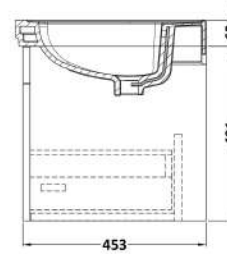

Sales Code: CLC1496B

Description: 800 W/H 1-Drawer Unit & Basin 3Th

Packaging Details

Barcode: 5056462688299

Sales Code: CLA1496

Description: 800 W/H 1-Drawer Unit (431X800x453)

Product Dimensions

Height (mm):	431
Width (mm):	800
Depth (mm):	453
Nett Weight (kg):	23

Packaging Dimensions

Height (mm):	465
Width (mm):	825
Depth (mm):	480
Gross Weight (kg):	23.5

Packaging Data

Box Colour:	Brown Cardboard Box
Box Qty:	0
Label Size:	0 x 0
Label Colour:	White Label
Label Qty:	0

Outer Box Dimensions (If Applicable)

Height (mm):	
Width (mm):	
Depth (mm):	
Gross Weight (kg):	
Barcode:	5056462643335

Product Details

Country of Origin:	China
Fitting Instruction:	Yes
CE & UKCA:	N/A
FSC Certified Materials:	Yes
Colour:	Satin Anthracite
Construction Method:	Cam & Wood Dowel
Construction Type:	Rigid
Cabinet Finish:	MFC Painted Matt
Fascia Finish:	Mdf Painted Matt
Cabinet Thickness (mm):	18
Fascia Thickness (mm):	18
Drawer Included:	Yes
Drawer Type:	80mm High Metal S/C Inc Galler
No of Shelves:	Not Applicable
Hinge Type:	Not Applicable
Hinge Included:	Not Applicable
Adjustable Legs:	No, Not Required
Fixings Included:	Yes
Handle Style:	Traditional
Waste Shroud:	Yes
Handle Included:	Yes, Supplied
Handle Type:	Knob

Sales Code: CBM535

Description: 800 Classic Basin (840X472x185) 3Th

Product Dimensions

Height (mm):	0
Width (mm):	0
Depth (mm):	0
Nett Weight (kg):	22.2

Packaging Dimensions

Height (mm):	490
Width (mm):	850
Depth (mm):	220
Gross Weight (kg):	22.5