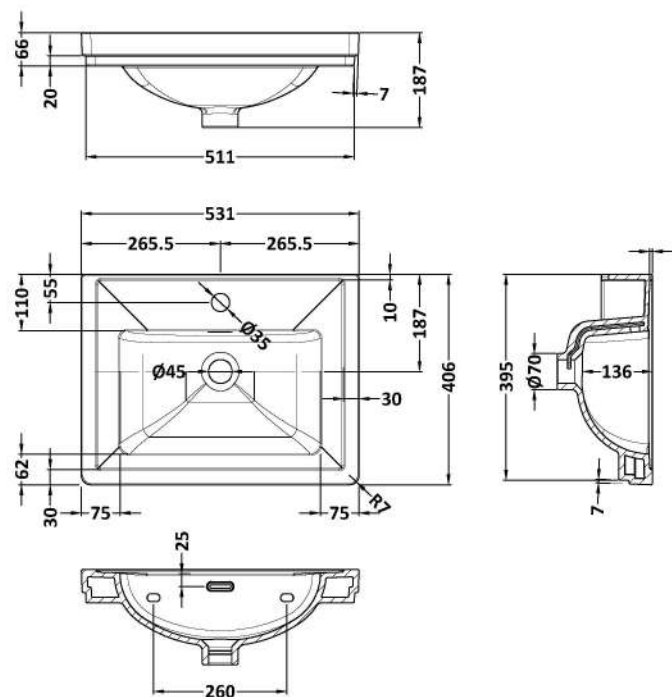

Sales Code: CLC191A

Description: 500 W/H 1-Drawer Unit & Basin 1Th

Packaging Details

Barcode: 5056462686233

Sales Code: CLA191

Description: 500 W/H 1-Drawer Unit (431X500x390)

Product Dimensions

Height (mm):	431
Width (mm):	500
Depth (mm):	390
Nett Weight (kg):	15.2

Packaging Dimensions

Height (mm):	465
Width (mm):	525
Depth (mm):	415
Gross Weight (kg):	15.7

Packaging Data

Box Colour:	Brown Cardboard Box
Box Qty:	0
Label Size:	0 x 0
Label Colour:	White Label
Label Qty:	0

Outer Box Dimensions (If Applicable)

Height (mm):	
Width (mm):	
Depth (mm):	
Gross Weight (kg):	
Barcode:	5056462643229

Product Details

Country of Origin:	China
Fitting Instruction:	Yes
CE & UKCA:	N/A
FSC Certified Materials:	Yes
Colour:	Satin White
Construction Method:	Cam & Wood Dowel
Construction Type:	Rigid
Cabinet Finish:	MFC Painted Matt
Fascia Finish:	Mdf Painted Matt
Cabinet Thickness (mm):	18
Fascia Thickness (mm):	18
Drawer Included:	Yes
Drawer Type:	80mm High Metal S/C Inc Galler
No of Shelves:	Not Applicable
Hinge Type:	Not Applicable
Hinge Included:	Not Applicable
Adjustable Legs:	No, Not Required
Fixings Included:	Yes
Handle Style:	Traditional
Waste Shroud:	Yes
Handle Included:	Yes, Supplied
Handle Type:	Knob

Sales Code: CBM502

Description: 500 Classic Basin (540X410x185) 1Th

Product Dimensions

Height (mm):	0
Width (mm):	0
Depth (mm):	0
Nett Weight (kg):	12.7

Packaging Dimensions

Height (mm):	430
Width (mm):	550
Depth (mm):	220
Gross Weight (kg):	13