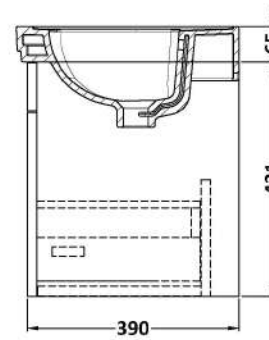

Sales Code: CLC191A

Description: 500 W/H 1-Drawer Unit & Basin 1Th

Packaging Details

Barcode: 5056462686233

Sales Code: CLA191

Description: 500 W/H 1-Drawer Unit (431X500x390)

Product Dimensions

Height (mm):	431
Width (mm):	500
Depth (mm):	390
Nett Weight (kg):	15.2

Packaging Dimensions

Height (mm):	465
Width (mm):	525
Depth (mm):	415
Gross Weight (kg):	15.7

Packaging Data

Box Colour:	Brown Cardboard Box
Box Qty:	0
Label Size:	0 x 0
Label Colour:	White Label
Label Qty:	0

Outer Box Dimensions (If Applicable)

Height (mm):	
Width (mm):	
Depth (mm):	
Gross Weight (kg):	
Barcode:	5056462643229

Product Details

Country of Origin:	China
Fitting Instruction:	Yes
CE & UKCA:	N/A
FSC Certified Materials:	Yes
Colour:	Satin White
Construction Method:	Cam & Wood Dowel
Construction Type:	Rigid
Cabinet Finish:	MFC Painted Matt
Fascia Finish:	Mdf Painted Matt
Cabinet Thickness (mm):	18
Fascia Thickness (mm):	18
Drawer Included:	Yes
Drawer Type:	80mm High Metal S/C Inc Galler
No of Shelves:	Not Applicable
Hinge Type:	Not Applicable
Hinge Included:	Not Applicable
Adjustable Legs:	No, Not Required
Fixings Included:	Yes
Handle Style:	Traditional
Waste Shroud:	Yes
Handle Included:	Yes, Supplied
Handle Type:	Knob

Sales Code: CBM502

Description: 500 Classic Basin (540X410x185) 1Th

Product Dimensions

Height (mm):	0
Width (mm):	0
Depth (mm):	0
Nett Weight (kg):	12.7

Packaging Dimensions

Height (mm):	430
Width (mm):	550
Depth (mm):	220
Gross Weight (kg):	13