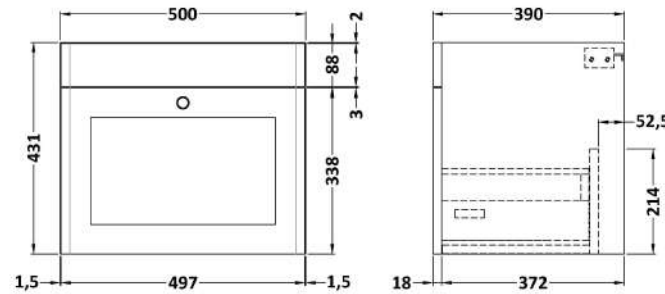

Sales Code: CLC191A

Description: 500 W/H 1-Drawer Unit & Basin 1Th

Packaging Details

Barcode: 5056462686233

Sales Code: CLA191

Description: 500 W/H 1-Drawer Unit (431X500x390)

Product Dimensions

Height (mm):	431
Width (mm):	500
Depth (mm):	390
Nett Weight (kg):	15.2

Packaging Dimensions

Height (mm):	465
Width (mm):	525
Depth (mm):	415
Gross Weight (kg):	15.7

Packaging Data

Box Colour:	Brown Cardboard Box
Box Qty:	0
Label Size:	0 x 0
Label Colour:	White Label
Label Qty:	0

Outer Box Dimensions (If Applicable)

Height (mm):	
Width (mm):	
Depth (mm):	
Gross Weight (kg):	
Barcode:	5056462643229

Product Details

Country of Origin:	China
Fitting Instruction:	Yes
CE & UKCA:	N/A
FSC Certified Materials:	Yes
Colour:	Satin White
Construction Method:	Cam & Wood Dowel
Construction Type:	Rigid
Cabinet Finish:	MFC Painted Matt
Fascia Finish:	Mdf Painted Matt
Cabinet Thickness (mm):	18
Fascia Thickness (mm):	18
Drawer Included:	Yes
Drawer Type:	80mm High Metal S/C Inc Galler
No of Shelves:	Not Applicable
Hinge Type:	Not Applicable
Hinge Included:	Not Applicable
Adjustable Legs:	No, Not Required
Fixings Included:	Yes
Handle Style:	Traditional
Waste Shroud:	Yes
Handle Included:	Yes, Supplied
Handle Type:	Knob

Sales Code: CBM502

Description: 500 Classic Basin (540X410x185) 1Th

Product Dimensions

Height (mm):	0
Width (mm):	0
Depth (mm):	0
Nett Weight (kg):	12.7

Packaging Dimensions

Height (mm):	430
Width (mm):	550
Depth (mm):	220
Gross Weight (kg):	13