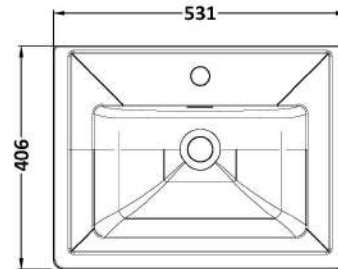

Sales Code: CLC191A

Description: 500 W/H 1-Drawer Unit & Basin 1Th

Packaging Details

Barcode: 5056462686233

Sales Code: CLA191

Description: 500 W/H 1-Drawer Unit (431X500x390)

Product Dimensions

Height (mm):	431
Width (mm):	500
Depth (mm):	390
Nett Weight (kg):	15.2

Packaging Dimensions

Height (mm):	465
Width (mm):	525
Depth (mm):	415
Gross Weight (kg):	15.7

Packaging Data

Box Colour:	Brown Cardboard Box
Box Qty:	0
Label Size:	0 x 0
Label Colour:	White Label
Label Qty:	0

Outer Box Dimensions (If Applicable)

Height (mm):	
Width (mm):	
Depth (mm):	
Gross Weight (kg):	
Barcode:	5056462643229

Product Details

Country of Origin:	China
Fitting Instruction:	Yes
CE & UKCA:	N/A
FSC Certified Materials:	Yes
Colour:	Satin White
Construction Method:	Cam & Wood Dowel
Construction Type:	Rigid
Cabinet Finish:	MFC Painted Matt
Fascia Finish:	Mdf Painted Matt
Cabinet Thickness (mm):	18
Fascia Thickness (mm):	18
Drawer Included:	Yes
Drawer Type:	80mm High Metal S/C Inc Galler
No of Shelves:	Not Applicable
Hinge Type:	Not Applicable
Hinge Included:	Not Applicable
Adjustable Legs:	No, Not Required
Fixings Included:	Yes
Handle Style:	Traditional
Waste Shroud:	Yes
Handle Included:	Yes, Supplied
Handle Type:	Knob

Sales Code: CBM502

Description: 500 Classic Basin (540X410x185) 1Th

Product Dimensions

Height (mm):	0
Width (mm):	0
Depth (mm):	0
Nett Weight (kg):	12.7

Packaging Dimensions

Height (mm):	430
Width (mm):	550
Depth (mm):	220
Gross Weight (kg):	13