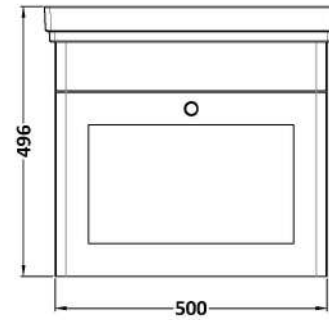

Sales Code: CLC191A

Description: 500 W/H 1-Drawer Unit & Basin 1Th

Packaging Details

Barcode: 5056462686233

Sales Code: CLA191

Description: 500 W/H 1-Drawer Unit (431X500x390)

Product Dimensions

Height (mm):	431
Width (mm):	500
Depth (mm):	390
Nett Weight (kg):	15.2

Packaging Dimensions

Height (mm):	465
Width (mm):	525
Depth (mm):	415
Gross Weight (kg):	15.7

Packaging Data

Box Colour:	Brown Cardboard Box
Box Qty:	0
Label Size:	0 x 0
Label Colour:	White Label
Label Qty:	0

Outer Box Dimensions (If Applicable)

Height (mm):	
Width (mm):	
Depth (mm):	
Gross Weight (kg):	
Barcode:	5056462643229

Product Details

Country of Origin:	China
Fitting Instruction:	Yes
CE & UKCA:	N/A
FSC Certified Materials:	Yes
Colour:	Satin White
Construction Method:	Cam & Wood Dowel
Construction Type:	Rigid
Cabinet Finish:	MFC Painted Matt
Fascia Finish:	Mdf Painted Matt
Cabinet Thickness (mm):	18
Fascia Thickness (mm):	18
Drawer Included:	Yes
Drawer Type:	80mm High Metal S/C Inc Galler
No of Shelves:	Not Applicable
Hinge Type:	Not Applicable
Hinge Included:	Not Applicable
Adjustable Legs:	No, Not Required
Fixings Included:	Yes
Handle Style:	Traditional
Waste Shroud:	Yes
Handle Included:	Yes, Supplied
Handle Type:	Knob

Sales Code: CBM502

Description: 500 Classic Basin (540X410x185) 1Th

Product Dimensions

Height (mm):	0
Width (mm):	0
Depth (mm):	0
Nett Weight (kg):	12.7

Packaging Dimensions

Height (mm):	430
Width (mm):	550
Depth (mm):	220
Gross Weight (kg):	13