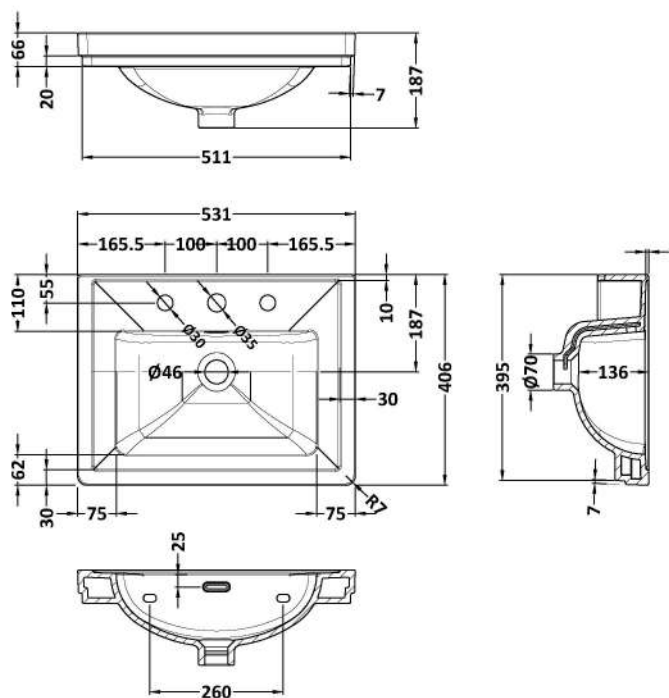

Packaging Dimensions

Height (mm):	465
Width (mm):	525
Depth (mm):	415
Gross Weight (kg):	15.7

Packaging Data

Box Colour:	Brown Cardboard Box
Box Qty:	0
Label Size:	0 x 0
Label Colour:	White Label
Label Qty:	0

Outer Box Dimensions (If Applicable)

Height (mm):	
Width (mm):	
Depth (mm):	
Gross Weight (kg):	
Barcode:	5056462643229

Product Details

Country of Origin:	China
Fitting Instruction:	Yes
CE & UKCA:	N/A
FSC Certified Materials:	Yes
Colour:	Satin White
Construction Method:	Cam & Wood Dowel
Construction Type:	Rigid
Cabinet Finish:	MFC Painted Matt
Fascia Finish:	Mdf Painted Matt
Cabinet Thickness (mm):	18
Fascia Thickness (mm):	18
Drawer Included:	Yes
Drawer Type:	80mm High Metal S/C Inc Galler
No of Shelves:	Not Applicable
Hinge Type:	Not Applicable
Hinge Included:	Not Applicable
Adjustable Legs:	No, Not Required
Fixings Included:	Yes
Handle Style:	Traditional
Waste Shroud:	Yes
Handle Included:	Yes, Supplied
Handle Type:	Knob

Sales Code: CBM532

Description: 500 Classic Basin (540X410x185) 3Th

Product Dimensions

Height (mm):	0
Width (mm):	0
Depth (mm):	0
Nett Weight (kg):	12.7

Packaging Dimensions

Height (mm):	430
Width (mm):	550
Depth (mm):	220
Gross Weight (kg):	13

Basins: Tap Hole: Three Tapholes Chain Stay Hole: No
 Template: Not Required Waste Type Req: Slotted
 Overflow Inc: Yes Overflow Cover: Yes
 Inner Bowl Depth (mm): 136 mm