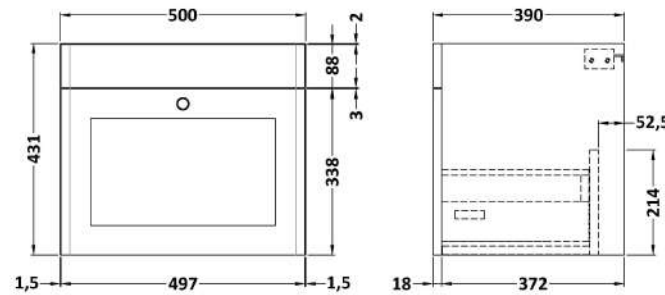

Sales Code: CLC191B

Description: 500 W/H 1-Drawer Unit & Basin 3Th

Packaging Details

Barcode: 5056462688183

Sales Code: CLA191

Description: 500 W/H 1-Drawer Unit (431X500x390)

Product Dimensions

Height (mm):	431
Width (mm):	500
Depth (mm):	390
Nett Weight (kg):	15.2

Packaging Dimensions

Height (mm):	465
Width (mm):	525
Depth (mm):	415
Gross Weight (kg):	15.7

Packaging Data

Box Colour:	Brown Cardboard Box
Box Qty:	0
Label Size:	0 x 0
Label Colour:	White Label
Label Qty:	0

Outer Box Dimensions (If Applicable)

Height (mm):	
Width (mm):	
Depth (mm):	
Gross Weight (kg):	
Barcode:	5056462643229

Product Details

Country of Origin:	China
Fitting Instruction:	Yes
CE & UKCA:	N/A
FSC Certified Materials:	Yes
Colour:	Satin White
Construction Method:	Cam & Wood Dowel
Construction Type:	Rigid
Cabinet Finish:	MFC Painted Matt
Fascia Finish:	Mdf Painted Matt
Cabinet Thickness (mm):	18
Fascia Thickness (mm):	18
Drawer Included:	Yes
Drawer Type:	80mm High Metal S/C Inc Galler
No of Shelves:	Not Applicable
Hinge Type:	Not Applicable
Hinge Included:	Not Applicable
Adjustable Legs:	No, Not Required
Fixings Included:	Yes
Handle Style:	Traditional
Waste Shroud:	Yes
Handle Included:	Yes, Supplied
Handle Type:	Knob

Sales Code: CBM532

Description: 500 Classic Basin (540X410x185) 3Th

Product Dimensions

Height (mm):	0
Width (mm):	0
Depth (mm):	0
Nett Weight (kg):	12.7

Packaging Dimensions

Height (mm):	430
Width (mm):	550
Depth (mm):	220
Gross Weight (kg):	13