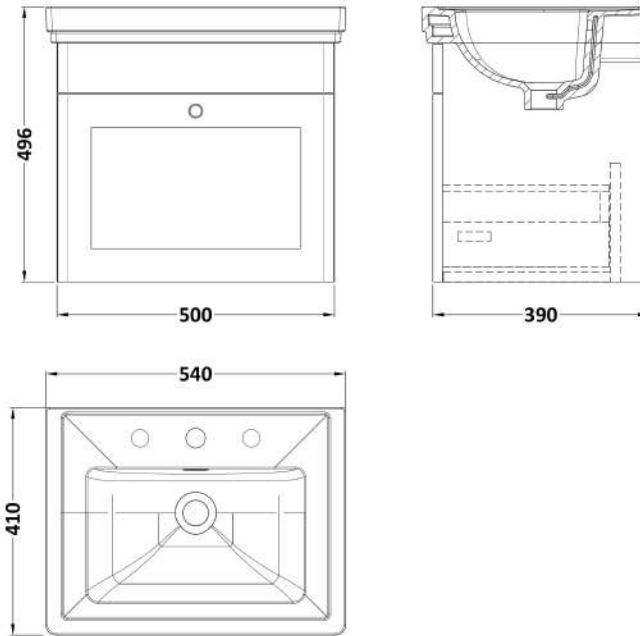

Sales Code: CLC191B

Description: 500 W/H 1-Drawer Unit & Basin 3Th

Packaging Details

Barcode: 5056462688183

Sales Code: CLA191

Description: 500 W/H 1-Drawer Unit (431X500x390)

Product Dimensions

Height (mm):	431
Width (mm):	500
Depth (mm):	390
Nett Weight (kg):	15.2

Packaging Dimensions

Height (mm):	465
Width (mm):	525
Depth (mm):	415
Gross Weight (kg):	15.7

Packaging Data

Box Colour:	Brown Cardboard Box
Box Qty:	0
Label Size:	0 x 0
Label Colour:	White Label
Label Qty:	0

Outer Box Dimensions (If Applicable)

Height (mm):	
Width (mm):	
Depth (mm):	
Gross Weight (kg):	
Barcode:	5056462643229

Product Details

Country of Origin:	China
Fitting Instruction:	Yes
CE & UKCA:	N/A
FSC Certified Materials:	Yes
Colour:	Satin White
Construction Method:	Cam & Wood Dowel
Construction Type:	Rigid
Cabinet Finish:	MFC Painted Matt
Fascia Finish:	Mdf Painted Matt
Cabinet Thickness (mm):	18
Fascia Thickness (mm):	18
Drawer Included:	Yes
Drawer Type:	80mm High Metal S/C Inc Galler
No of Shelves:	Not Applicable
Hinge Type:	Not Applicable
Hinge Included:	Not Applicable
Adjustable Legs:	No, Not Required
Fixings Included:	Yes
Handle Style:	Traditional
Waste Shroud:	Yes
Handle Included:	Yes, Supplied
Handle Type:	Knob

Sales Code: CBM532

Description: 500 Classic Basin (540X410x185) 3Th

Product Dimensions

Height (mm):	0
Width (mm):	0
Depth (mm):	0
Nett Weight (kg):	12.7

Packaging Dimensions

Height (mm):	430
Width (mm):	550
Depth (mm):	220
Gross Weight (kg):	13