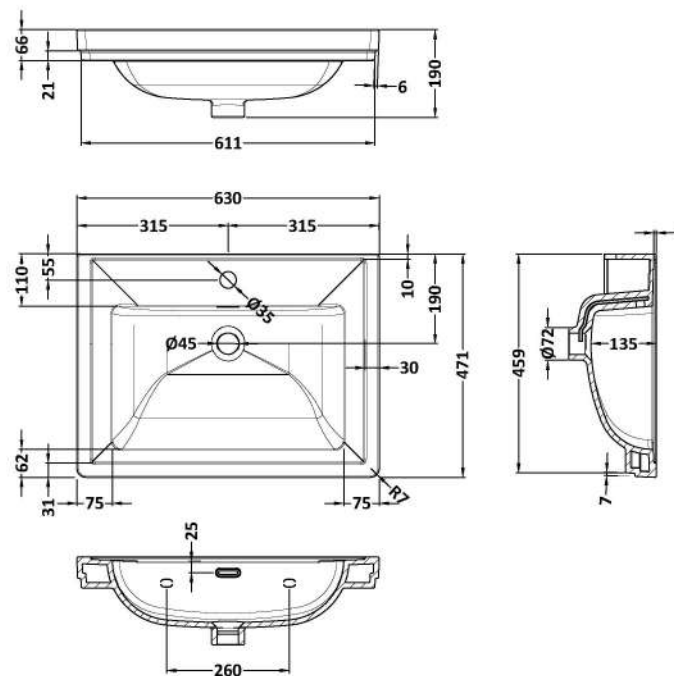

Packaging Dimensions

Height (mm):	465
Width (mm):	625
Depth (mm):	480
Gross Weight (kg):	19.5

Packaging Data

Box Colour:	Brown Cardboard Box
Box Qty:	0
Label Size:	0 x 0
Label Colour:	White Label
Label Qty:	0

Outer Box Dimensions (If Applicable)

Height (mm):	
Width (mm):	
Depth (mm):	
Gross Weight (kg):	
Barcode:	5056462643267

Product Details

Country of Origin:	China
Fitting Instruction:	Yes
CE & UKCA:	N/A
FSC Certified Materials:	Yes
Colour:	Satin White
Construction Method:	Cam & Wood Dowel
Construction Type:	Rigid
Cabinet Finish:	MFC Painted Matt
Fascia Finish:	Mdf Painted Matt
Cabinet Thickness (mm):	18
Fascia Thickness (mm):	18
Drawer Included:	Yes
Drawer Type:	80mm High Metal S/C Inc Galler
No of Shelves:	Not Applicable
Hinge Type:	Not Applicable
Hinge Included:	Not Applicable
Adjustable Legs:	No, Not Required
Fixings Included:	Yes
Handle Style:	Traditional
Waste Shroud:	Yes
Handle Included:	Yes, Supplied
Handle Type:	Knob

Sales Code: CBM503

Description: 600 Classic Basin (640X472x185) 1Th

Product Dimensions

Height (mm):	0
Width (mm):	0
Depth (mm):	0
Nett Weight (kg):	17

Packaging Dimensions

Height (mm):	490
Width (mm):	650
Depth (mm):	220
Gross Weight (kg):	17.3

Packaging Data

Box Colour:	Brown Cardboard Box - Printed
Box Qty:	0
Label Size:	0 x 0
Label Colour:	White Label
Label Qty:	0

Outer Box Dimensions (If Applicable)

Height (mm):	
Width (mm):	
Depth (mm):	
Gross Weight (kg):	
Barcode:	5056462643656