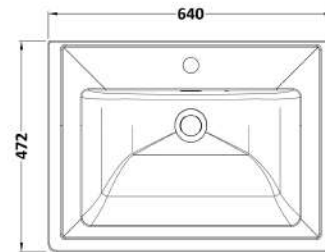

Sales Code: CLC194A

Description: 600 W/H 1-Drawer Unit & Basin 1Th

Packaging Details

Barcode: 5056462686813

Sales Code: CLA194

Description: 600 W/H 1-Drawer Unit (431X600x453)

Product Dimensions

Height (mm):	431
Width (mm):	600
Depth (mm):	453
Nett Weight (kg):	19

Packaging Dimensions

Height (mm):	465
Width (mm):	625
Depth (mm):	480
Gross Weight (kg):	19.5

Packaging Data

Box Colour:	Brown Cardboard Box
Box Qty:	0
Label Size:	0 x 0
Label Colour:	White Label
Label Qty:	0

Outer Box Dimensions (If Applicable)

Height (mm):	
Width (mm):	
Depth (mm):	
Gross Weight (kg):	
Barcode:	5056462643267

Product Details

Country of Origin:	China
Fitting Instruction:	Yes
CE & UKCA:	N/A
FSC Certified Materials:	Yes
Colour:	Satin White
Construction Method:	Cam & Wood Dowel
Construction Type:	Rigid
Cabinet Finish:	MFC Painted Matt
Fascia Finish:	Mdf Painted Matt
Cabinet Thickness (mm):	18
Fascia Thickness (mm):	18
Drawer Included:	Yes
Drawer Type:	80mm High Metal S/C Inc Galler
No of Shelves:	Not Applicable
Hinge Type:	Not Applicable
Hinge Included:	Not Applicable
Adjustable Legs:	No, Not Required
Fixings Included:	Yes
Handle Style:	Traditional
Waste Shroud:	Yes
Handle Included:	Yes, Supplied
Handle Type:	Knob

Sales Code: CBM503

Description: 600 Classic Basin (640X472x185) 1Th

Product Dimensions

Height (mm):	0
Width (mm):	0
Depth (mm):	0
Nett Weight (kg):	17

Packaging Dimensions

Height (mm):	490
Width (mm):	650
Depth (mm):	220
Gross Weight (kg):	17.3