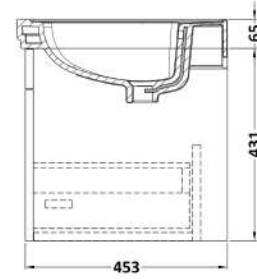

Sales Code: CLC194A

Description: 600 W/H 1-Drawer Unit & Basin 1Th

Packaging Details

Barcode: 5056462686813

Sales Code: CLA194

Description: 600 W/H 1-Drawer Unit (431X600x453)

Product Dimensions

Height (mm):	431
Width (mm):	600
Depth (mm):	453
Nett Weight (kg):	19

Packaging Dimensions

Height (mm):	465
Width (mm):	625
Depth (mm):	480
Gross Weight (kg):	19.5

Packaging Data

Box Colour:	Brown Cardboard Box
Box Qty:	0
Label Size:	0 x 0
Label Colour:	White Label
Label Qty:	0

Outer Box Dimensions (If Applicable)

Height (mm):	
Width (mm):	
Depth (mm):	
Gross Weight (kg):	
Barcode:	5056462643267

Product Details

Country of Origin:	China
Fitting Instruction:	Yes
CE & UKCA:	N/A
FSC Certified Materials:	Yes
Colour:	Satin White
Construction Method:	Cam & Wood Dowel
Construction Type:	Rigid
Cabinet Finish:	MFC Painted Matt
Fascia Finish:	Mdf Painted Matt
Cabinet Thickness (mm):	18
Fascia Thickness (mm):	18
Drawer Included:	Yes
Drawer Type:	80mm High Metal S/C Inc Galler
No of Shelves:	Not Applicable
Hinge Type:	Not Applicable
Hinge Included:	Not Applicable
Adjustable Legs:	No, Not Required
Fixings Included:	Yes
Handle Style:	Traditional
Waste Shroud:	Yes
Handle Included:	Yes, Supplied
Handle Type:	Knob

Sales Code: CBM503

Description: 600 Classic Basin (640X472x185) 1Th

Product Dimensions

Height (mm):	0
Width (mm):	0
Depth (mm):	0
Nett Weight (kg):	17

Packaging Dimensions

Height (mm):	490
Width (mm):	650
Depth (mm):	220
Gross Weight (kg):	17.3