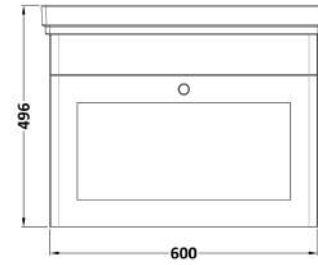

Sales Code: CLC194A

Description: 600 W/H 1-Drawer Unit & Basin 1Th

Packaging Details

Barcode: 5056462686813

Sales Code: CLA194

Description: 600 W/H 1-Drawer Unit (431X600x453)

Product Dimensions

Height (mm):	431
Width (mm):	600
Depth (mm):	453
Nett Weight (kg):	19

Packaging Dimensions

Height (mm):	465
Width (mm):	625
Depth (mm):	480
Gross Weight (kg):	19.5

Packaging Data

Box Colour:	Brown Cardboard Box
Box Qty:	0
Label Size:	0 x 0
Label Colour:	White Label
Label Qty:	0

Outer Box Dimensions (If Applicable)

Height (mm):	
Width (mm):	
Depth (mm):	
Gross Weight (kg):	
Barcode:	5056462643267

Product Details

Country of Origin:	China
Fitting Instruction:	Yes
CE & UKCA:	N/A
FSC Certified Materials:	Yes
Colour:	Satin White
Construction Method:	Cam & Wood Dowel
Construction Type:	Rigid
Cabinet Finish:	MFC Painted Matt
Fascia Finish:	Mdf Painted Matt
Cabinet Thickness (mm):	18
Fascia Thickness (mm):	18
Drawer Included:	Yes
Drawer Type:	80mm High Metal S/C Inc Galler
No of Shelves:	Not Applicable
Hinge Type:	Not Applicable
Hinge Included:	Not Applicable
Adjustable Legs:	No, Not Required
Fixings Included:	Yes
Handle Style:	Traditional
Waste Shroud:	Yes
Handle Included:	Yes, Supplied
Handle Type:	Knob

Sales Code: CBM503

Description: 600 Classic Basin (640X472x185) 1Th

Product Dimensions

Height (mm):	0
Width (mm):	0
Depth (mm):	0
Nett Weight (kg):	17

Packaging Dimensions

Height (mm):	490
Width (mm):	650
Depth (mm):	220
Gross Weight (kg):	17.3