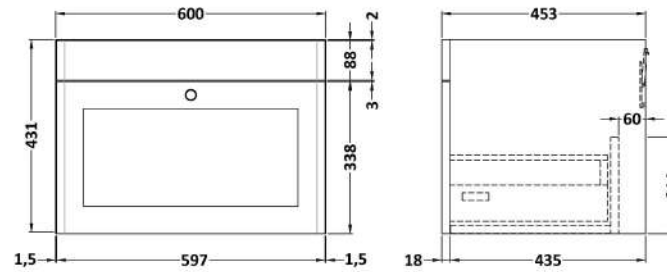

Sales Code: CLC194A

Description: 600 W/H 1-Drawer Unit & Basin 1Th

Packaging Details

Barcode: 5056462686813

Sales Code: CLA194

Description: 600 W/H 1-Drawer Unit (431X600x453)

Product Dimensions

Height (mm):	431
Width (mm):	600
Depth (mm):	453
Nett Weight (kg):	19

Packaging Dimensions

Height (mm):	465
Width (mm):	625
Depth (mm):	480
Gross Weight (kg):	19.5

Packaging Data

Box Colour:	Brown Cardboard Box
Box Qty:	0
Label Size:	0 x 0
Label Colour:	White Label
Label Qty:	0

Outer Box Dimensions (If Applicable)

Height (mm):	
Width (mm):	
Depth (mm):	
Gross Weight (kg):	
Barcode:	5056462643267

Product Details

Country of Origin:	China
Fitting Instruction:	Yes
CE & UKCA:	N/A
FSC Certified Materials:	Yes
Colour:	Satin White
Construction Method:	Cam & Wood Dowel
Construction Type:	Rigid
Cabinet Finish:	MFC Painted Matt
Fascia Finish:	Mdf Painted Matt
Cabinet Thickness (mm):	18
Fascia Thickness (mm):	18
Drawer Included:	Yes
Drawer Type:	80mm High Metal S/C Inc Galler
No of Shelves:	Not Applicable
Hinge Type:	Not Applicable
Hinge Included:	Not Applicable
Adjustable Legs:	No, Not Required
Fixings Included:	Yes
Handle Style:	Traditional
Waste Shroud:	Yes
Handle Included:	Yes, Supplied
Handle Type:	Knob

Sales Code: CBM503

Description: 600 Classic Basin (640X472x185) 1Th

Product Dimensions

Height (mm):	0
Width (mm):	0
Depth (mm):	0
Nett Weight (kg):	17

Packaging Dimensions

Height (mm):	490
Width (mm):	650
Depth (mm):	220
Gross Weight (kg):	17.3